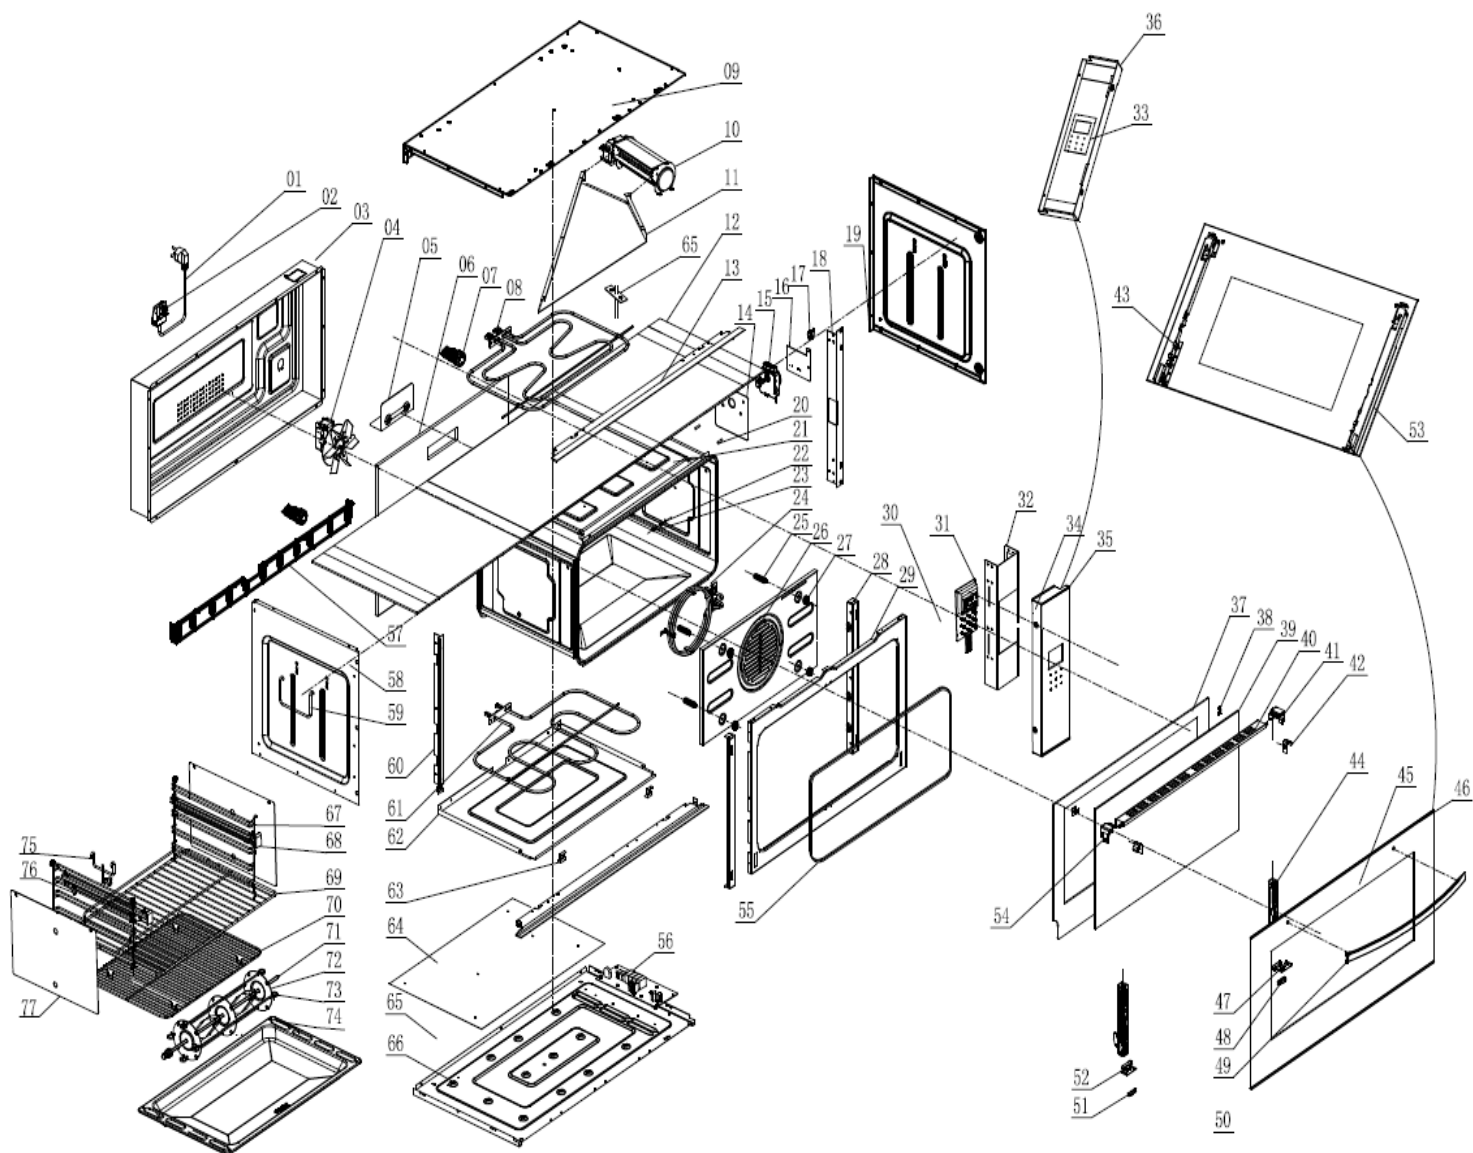

C2901

Caple 90cm Touch Control Oven

Technical Manual

C2901

Caple 90cm Touch Control Oven

C2901

Caple 90cm Touch Control Oven

Item	Part Number	Description	Additional Info	Quantity
1	142101500201	power cord		1
2	1421600101	power box		1
3	2121603801	Back Panel		1
4	142090020101	circulating fan motor		1
5	2125700101	top heater plate		1
6	1920100226	rear isolation cotton		1
7	1420700113	Lamp		2
8	1420500128	Top heater		1
9	2121400102	Top Panel		1
10	142090021501	Cooling fan		1
11	212580010103	Vantile		1
12	1920100118	Upper isolation cotton		1
13	212540010301	Top and Bottom frame		2
14	2125500101	Synchronous motor plate		1
15	1420900305	Synchronous motor		1
16	2125600101	plate for thermostat		1
17	1421200207	Thermostat 110°C		1
18	212520010101	Right frame		1
19	2121000103	right panel		2
20	1220100102	aluminium casing		1
21	212090160101	Cavity		1
22	2128400103	Rivet Nuts		2
23	1220100117	Fixing screws for side shelves		2
24	1420500304	circle heater		1
25	1220100123	Heat shield studs		4
26	212030020101	fan cover		1
27	1220100104	Nuts for fan cover		4
28	2126500301	hinge bracket		2
29	21202002101	Door frame		1
31	1422100139	Timer		1
32	2124920001	Bracket for Control panel		1
36	EB-100ECD4-01-02	Control Panel components	Timer box	1
			decorative frame for control panel	1
			Aluminium Strip for control panel	2
			Glass Panel	1