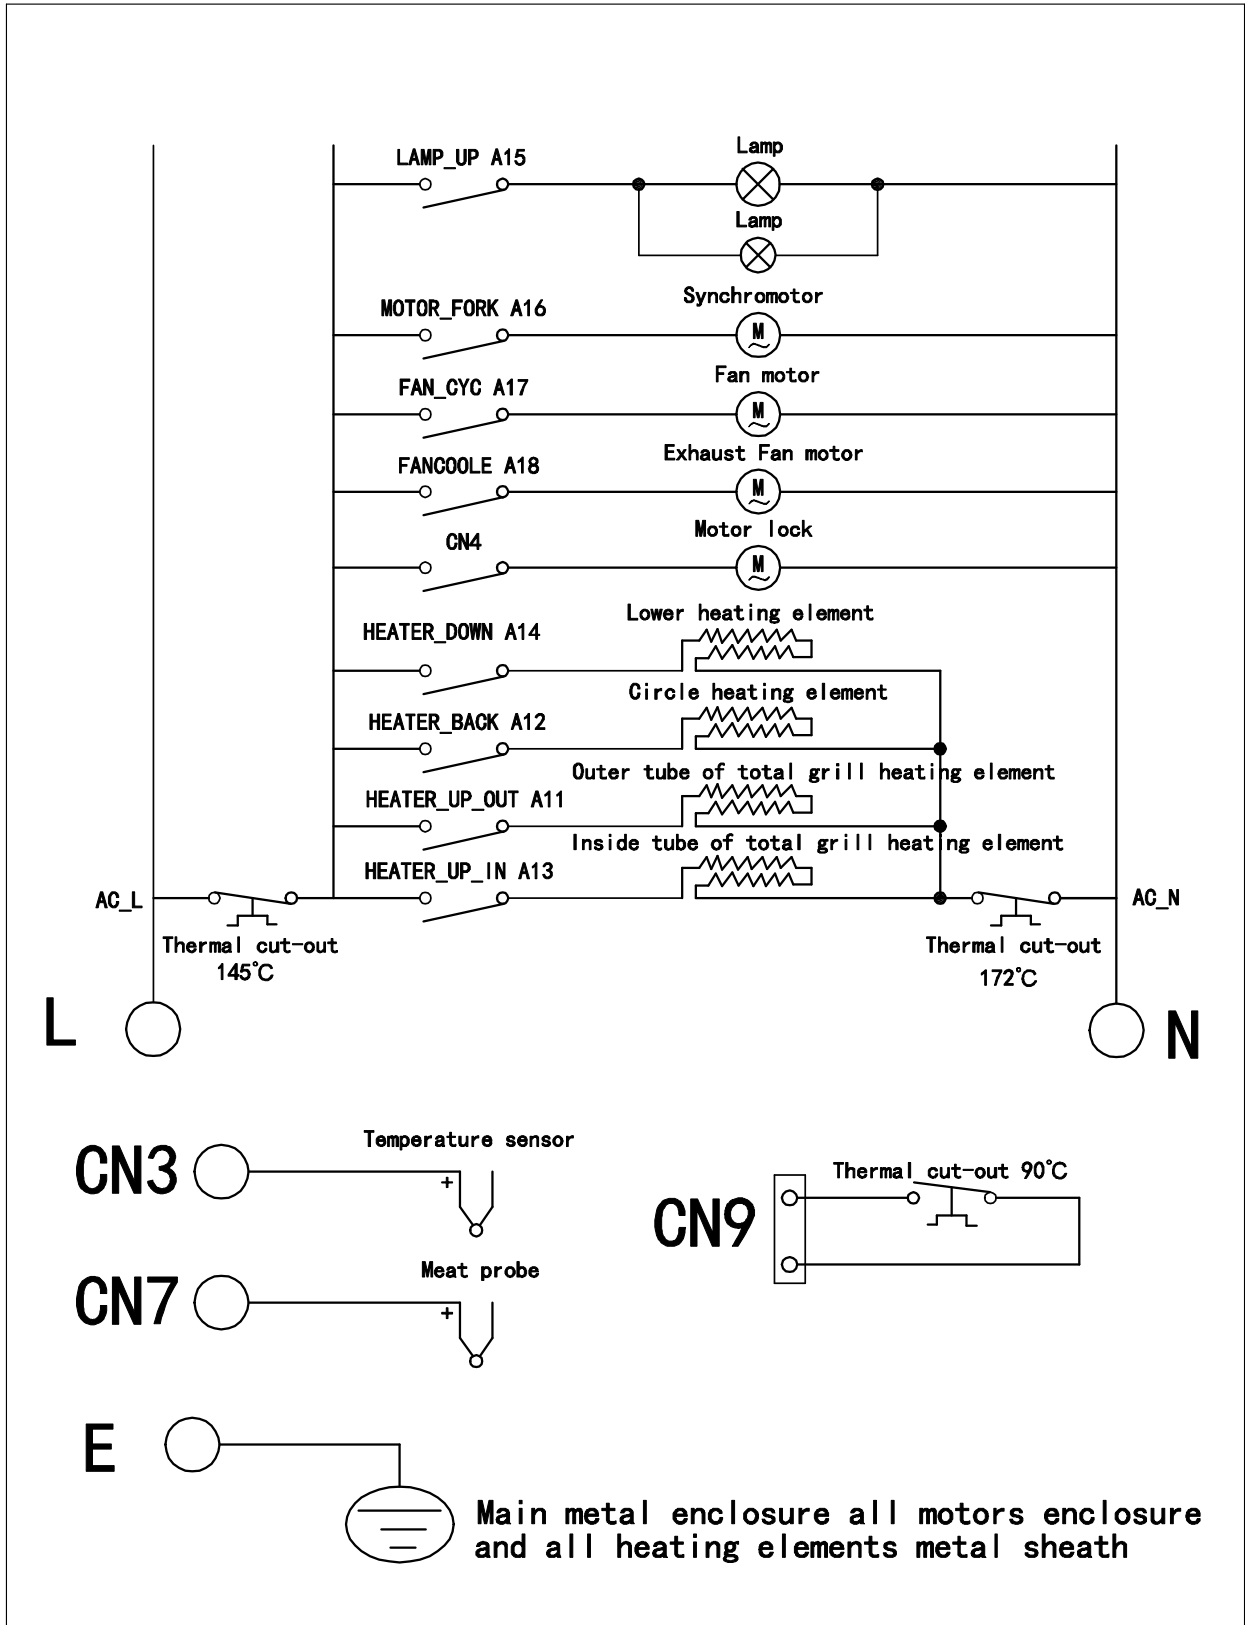

C2601SS

Caple Sense Premium Oven Stainless Steel

Technical Manual

C2601SS

Caple Sense Premium Oven Stainless Steel

C2601SS

Caple Sense Premium Oven Stainless Steel

Item	Part Number		Description	Quantity
1	142101503001		Power cord	1
2	1421600101		Power box	1
3	2121600103		Rear cover	1
4	1420900231		Circulating fan motor	1
5	1421100119		Thermostat 90°C	1
6	1421100203		Thermostat 172°C	1
7	2121500601		Bracket of convection motor	1
8	1420700117		Halogen lamp	2
9	1920100229		Rear isolation cotton	1
10	1420500129		Top heater	1
11	142090022001		Motor (cooling fan)	1
12	2121400901		Top cover	1
13	1421100112		Thermostat 145°C	1
14	2126700112		Cooling cover component	1
15	2127500501		Top Panel	1
16	2126800701		Vent	1
17	1920100123		Top isolation cotton	1
18	1320400101		Holder	2
19	2121000807		Right side panel	1
20	212090053001		Cavity assembly	1
21	1420500407		Circle heater	1
22	212030080304		Fan cover	1
23	212020015601		Door frame	1
24	2126500207		Right hinge bracket	1
25	1320200905		Door seal	1
26	CPA2600SS	Control Panel component	TFT bracket	1
			Glass for Control Panel	1
			Glass connector	4
			SS Frame(C2402)	1
27	1422100178		TFT Display	1
31	2127700501		Fixing plate for power board	1
32	220208005007002		Power board	1
33	1120100360		Inner glass	1
34	1120100221		Middle glass 1 Low-E	1
35	1120100220		Middle glass 2	1
36	2127401806		Top Door bracket	1

C2601SS

Caple Sense Premium Oven Stainless Steel

Item	Part Number	Description	Quantity
73	132140010501	WIFI Box(Bottom)	1
74	1422900107	WIFI Chip	1
75	132140010402	WIFI Box(Cover)	1
76	1121900102	Hook	1
77	1121900103	Hook ring	1

CDAC2601SS

Complete door

1122600111

Rotisserie

C2601 Wiring Diagram

C2601** – Wiring Diagram