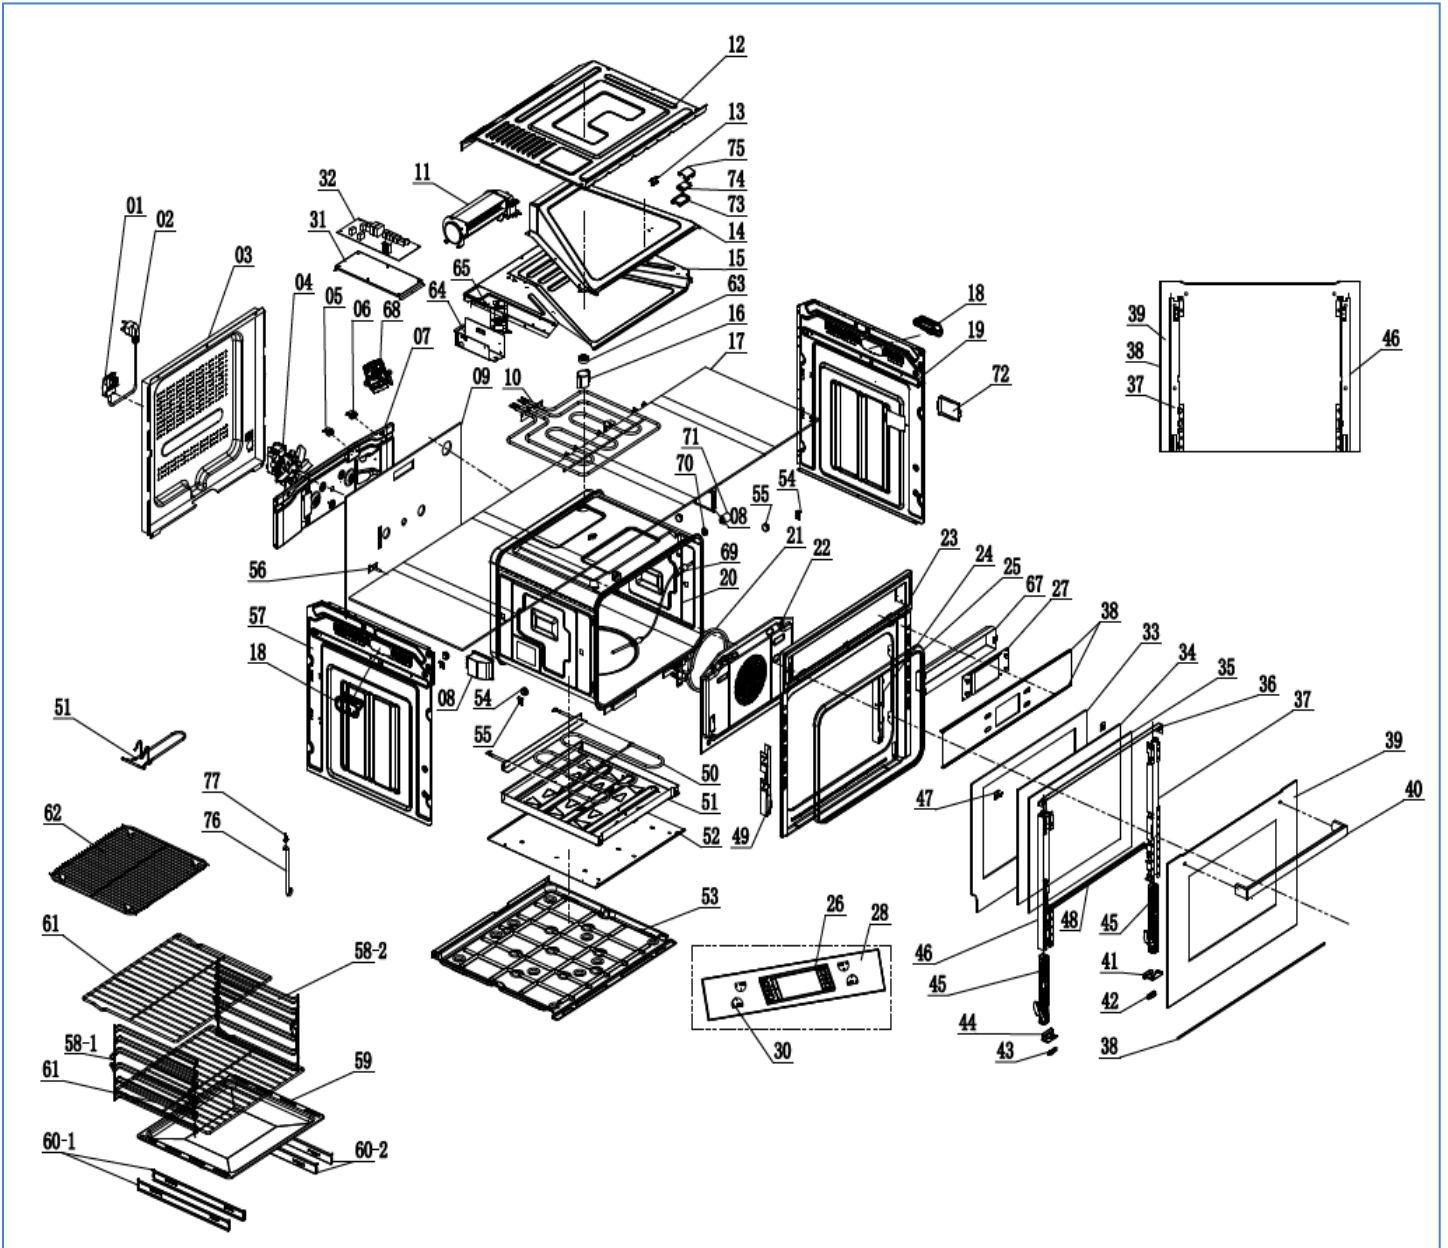

C2601SS

Caple Sense Premium Oven Stainless Steel

Technical Manual

C2601SS

Caple Sense Premium Oven Stainless Steel

C2601SS

Caple Sense Premium Oven Stainless Steel

Item	Part Number		Description	Quantity
1	142101503001		Power cord	1
2	1421600101		Power box	1
3	2121600103		Rear cover	1
4	1420900231		Circulating fan motor	1
5	1421100119		Thermostat 90°C	1
6	1421100203		Thermostat 172°C	1
7	2121500601		Bracket of convection motor	1
8	1420700117		Halogen lamp	2
9	1920100229		Rear isolation cotton	1
10	1420500129		Top heater	1
11	142090022001		Motor (cooling fan)	1
12	2121400901		Top cover	1
13	1421100112		Thermostat 145°C	1
14	2126700112		Cooling cover component	1
15	2127500501		Top Panel	1
16	2126800701		Vent	1
17	1920100123		Top isolation cotton	1
18	1320400101		Holder	2
19	2121000807		Right side panel	1
20	212090053001		Cavity assembly	1
21	1420500407		Circle heater	1
22	212030080304		Fan cover	1
23	212020015601		Door frame	1
24	2126500207		Right hinge bracket	1
25	1320200905		Door seal	1
26	CPA2600SS	Control Panel component	TFT bracket	1
			Glass for Control Panel	1
			Glass connector	4
			SS Frame(C2402)	1
27	1422100178		TFT Display	1
31	2127700501		Fixing plate for power board	1
32	220208005007002		Power board	1
33	1120100360		Inner glass	1
34	1120100221		Middle glass 1 Low-E	1
35	1120100220		Middle glass 2	1
36	2127401806		Top Door bracket	1