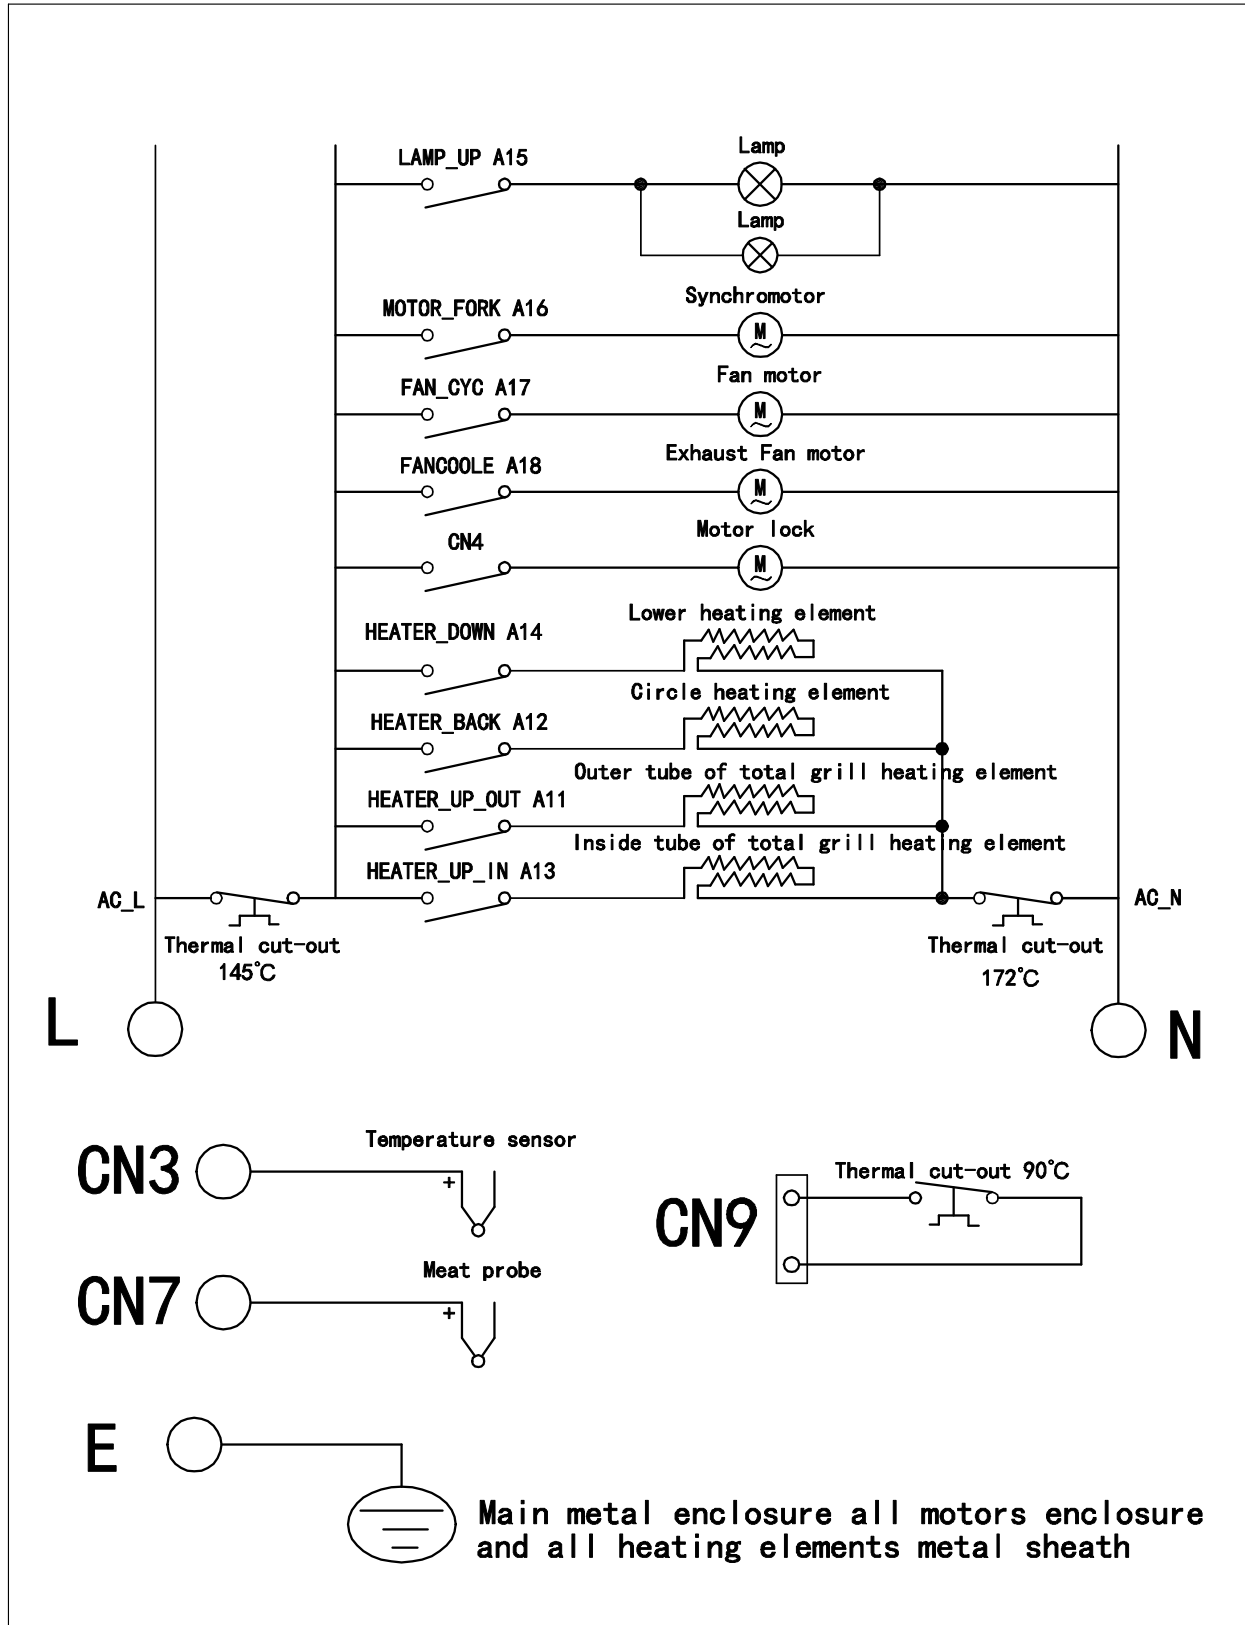

C2601GM

Caple Sense Premium Oven Gun Metal

Item	Part number	Description	Quantity
73	132140010501	WIFI Box(Bottom)	1
74	1422900107	WIFI Chip	1
75	132140010402	WIFI Box(Cover)	1
76	1121900102	Hook	1
77	1121900103	Hook ring	1

CDAC2601GM

Complete door

1122600111

Rotisserie

C2601 Wiring Diagram