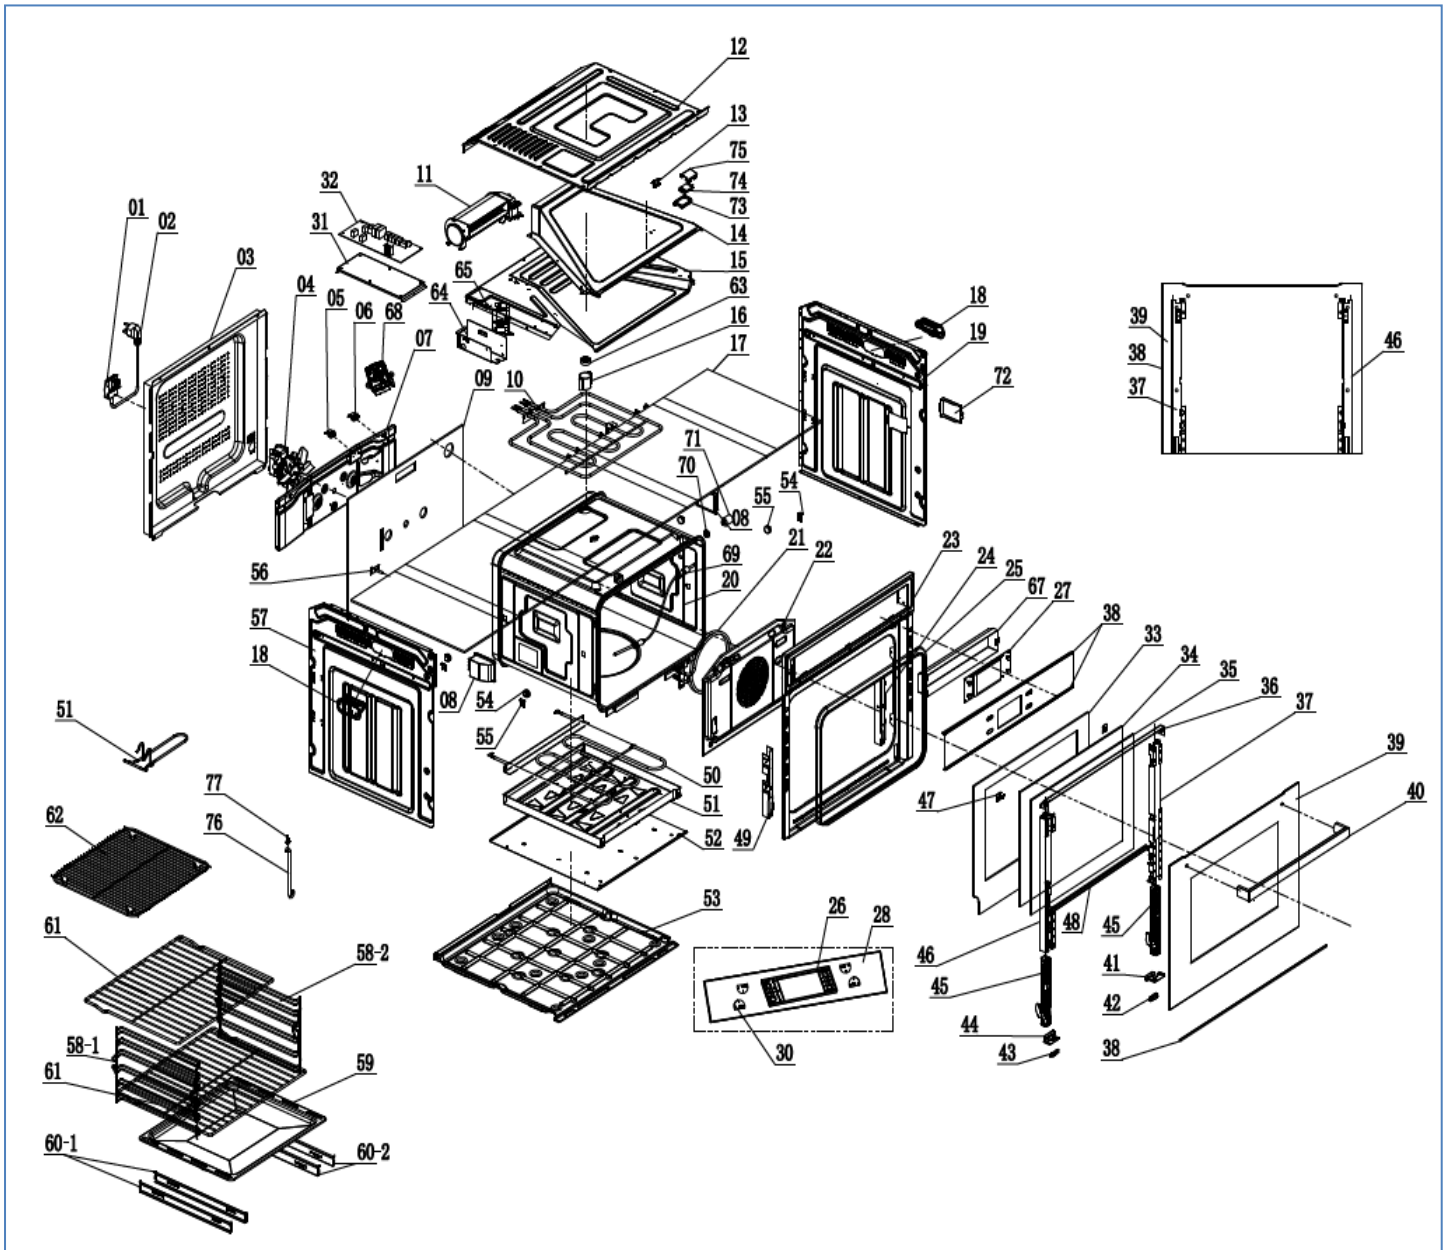

C2601GM

Caple Sense Premium Oven Gun Metal

Technical Manual

C2601GM

Caple Sense Premium Oven Gun Metal

C2601GM

Caple Sense Premium Oven Gun Metal

Item	Part number		Description	Quantity
1	142101503001		Power cord	1
2	1421600101		Power box	1
3	2121600103		Rear cover	1
4	1420900231		Circulating fan motor	1
5	1421100119		Thermostat 90°C	1
6	1421100203		Thermostat 172°C	1
7	2121500601		Bracket of convection motor	1
8	1420700117		Halogen lamp	2
9	1920100229		Rear isolation cotton	1
10	1420500129		Top heater	1
11	142090022001		Motor (cooling fan)	1
12	2121400901		Top cover	1
13	1421100112		Thermostat 145°C	1
14	2126700112		Cooling cover component	1
15	2127500501		Top Panel	1
16	2126800701		Vent	1
17	1920100123		Top isolation cotton	1
18	1320400101		Holder	2
19	2121000807		Right side panel	1
20	212090053001		Cavity assembly	1
21	1420500407		Circle heater	1
22	212030080304		Fan cover	1
23	212020015601		Door frame	1
24	2126500207		Right Hinge bracket	1
25	1320200905		Door seal	1
26	CPA2600GM	Control Panel component	TFT bracket	1
			Glass for Control Panel	
			Glass connector	
			GM Frame(C2402)	
27	1422100178		TFT Display	1
31	2127700501		Fixing plate for power board	1
32	220208005007002		Power board	1
33	1120100360		Inner glass	1
34	1120100221		Middle glass 1 Low-E	1
35	1120100220		Middle glass 2	1
36	2127401806		Top Door bracket	1