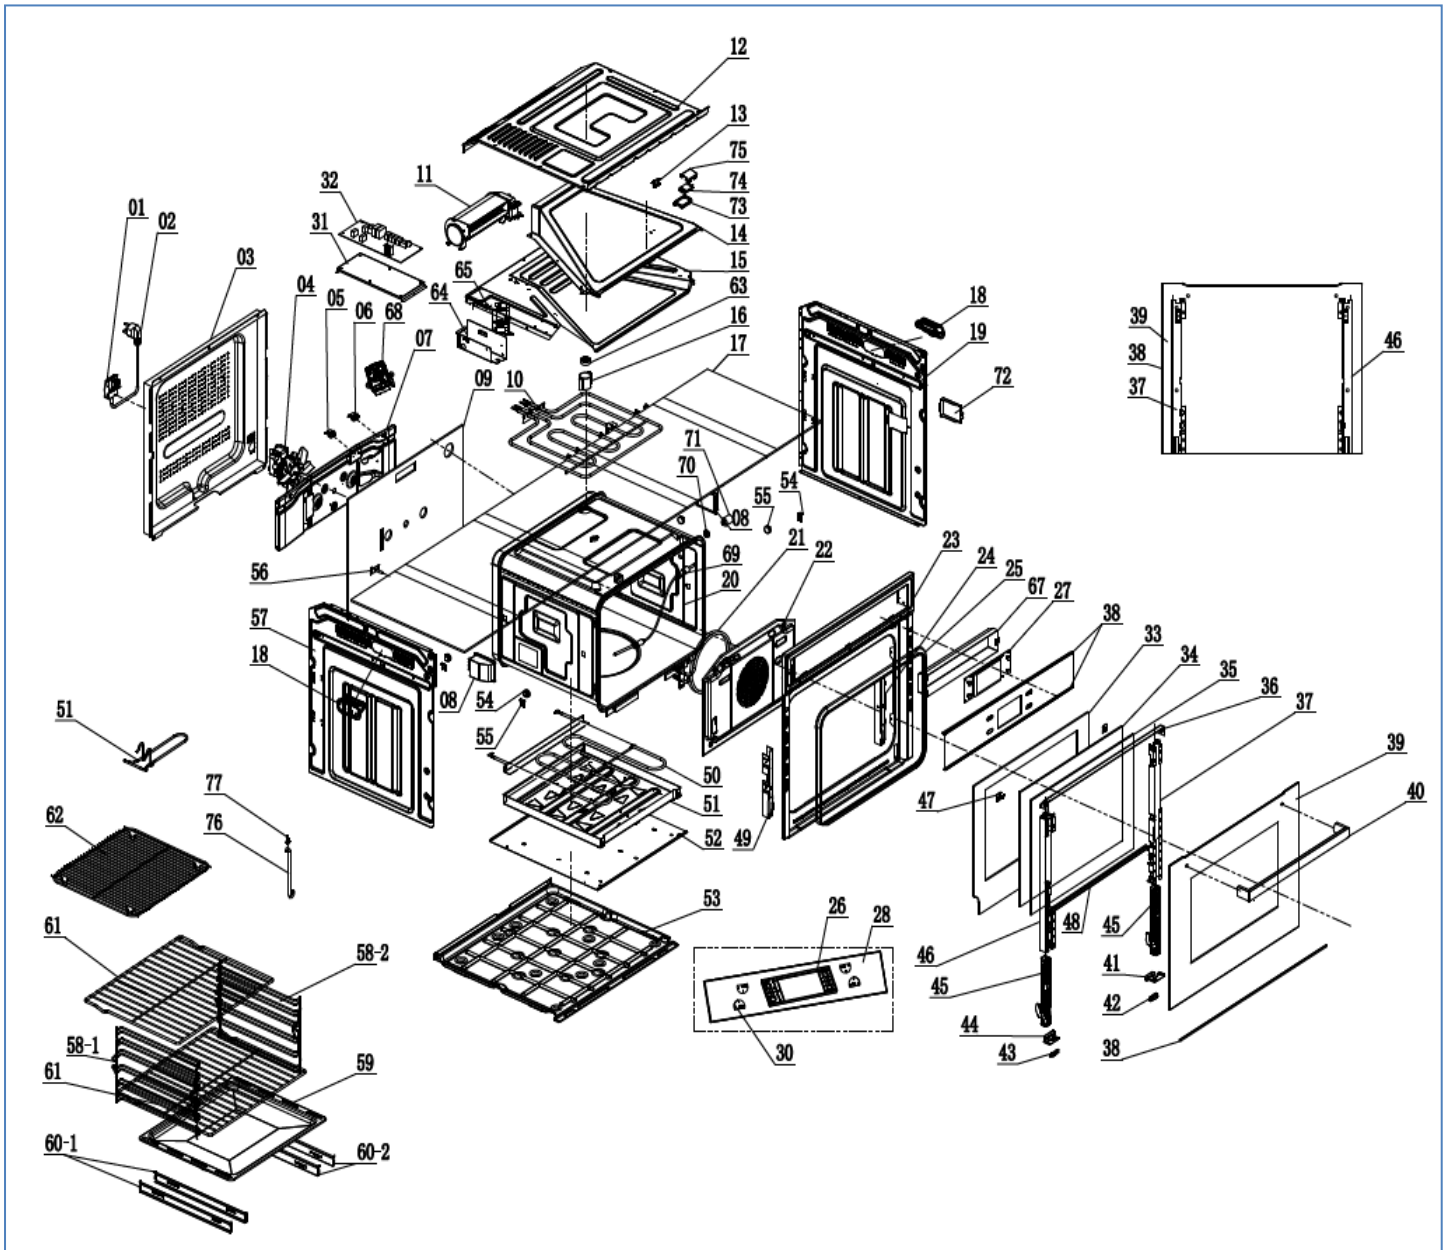

C2601BS

Caple Sense Premium Oven Black Steel

Technical Manual

C2601BS

Caple Sense Premium Oven Black Steel

C2601BS

Caple Sense Premium Oven Black Steel

Item	Part number		Description	Quantity
1	142101503001		Power cord	1
2	1421600101		Power box	1
3	2121600103		Rear cover	1
4	1420900231		Circulating fan motor	1
5	1421100119		Thermostat 90°C	1
6	1421100203		Thermostat 172°C	1
7	2121500601		Bracket of convection motor	1
8	1420700117		Halogen lamp	2
9	1920100229		Rear isolation cotton	1
10	1420500129		Top heater	1
11	142090022001		Motor (cooling fan)	1
12	2121400901		Top cover	1
13	1421100112		Thermostat 145°C	1
14	2126700112		Cooling cover component	1
15	2127500501		Top Panel	1
16	2126800701		Vent	1
17	1920100123		Top isolation cotton	1
18	1320400101		Holder	2
19	2121000807		Right side panel	1
20	212090053001		Cavity assembly	1
21	1420500407		Circle heater	1
22	212030080304		Fan cover	1
23	212020015601		Door frame	1
24	2126500207		Right Hinge bracket	1
25	1320200905		Door seal	1
26	CPA2600BS	Control Panel component	TFT bracket	1
			Glass for Control Panel	
			Glass connector	
			Frame(C2402)	
27	1422100178		TFT Display	1
31	2127700501		Fixing plate for power board	1
32	220208005007002		Power board	1
33	1120100360		Inner glass	1
34	1120100221		Middle glass 1 Low-E	1
35	1120100220		Middle glass 2	1
36	2127401806		Top Door bracket	1