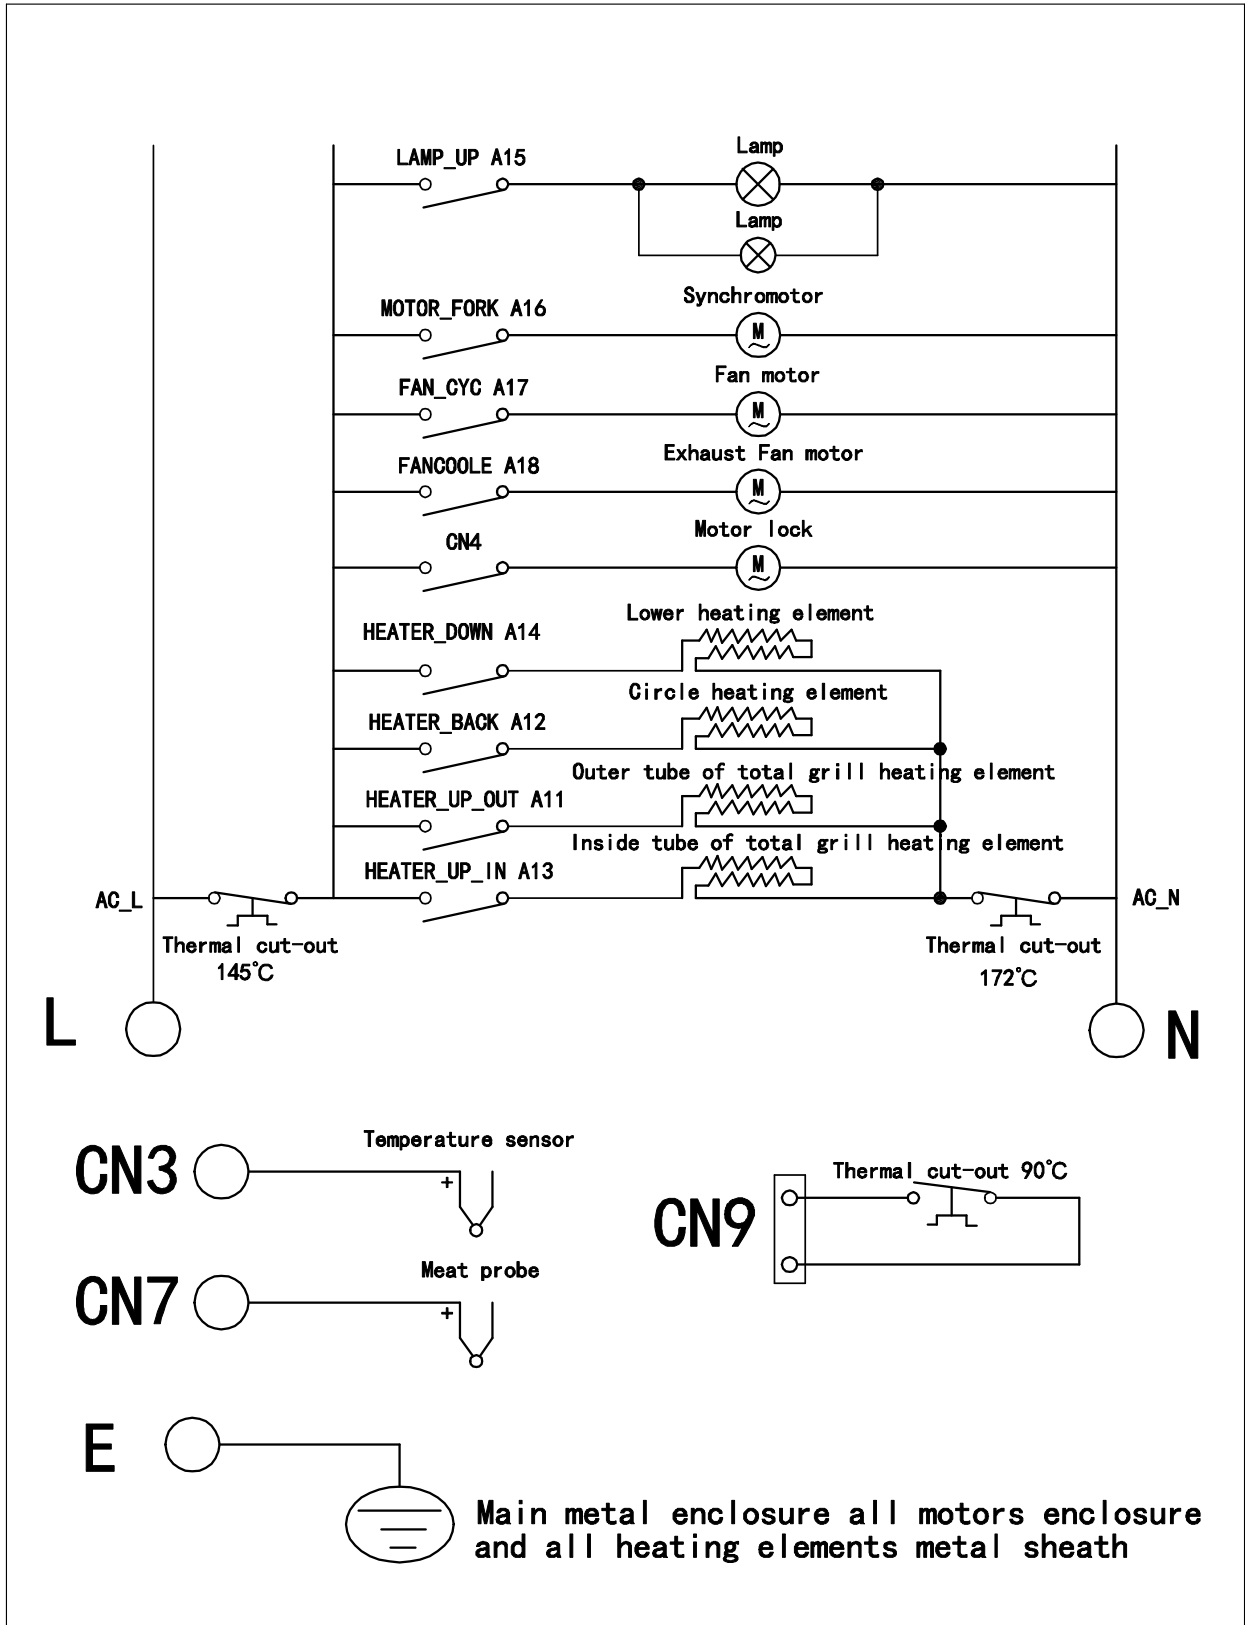

C2601BS

Caple Sense Premium Oven Black Steel

Technical Manual

C2601BS

Caple Sense Premium Oven Black Steel

C2601BS

Caple Sense Premium Oven Black Steel

Item	Part number		Description	Quantity
1	142101503001		Power cord	1
2	1421600101		Power box	1
3	2121600103		Rear cover	1
4	1420900231		Circulating fan motor	1
5	1421100119		Thermostat 90°C	1
6	1421100203		Thermostat 172°C	1
7	2121500601		Bracket of convection motor	1
8	1420700117		Halogen lamp	2
9	1920100229		Rear isolation cotton	1
10	1420500129		Top heater	1
11	142090022001		Motor (cooling fan)	1
12	2121400901		Top cover	1
13	1421100112		Thermostat 145°C	1
14	2126700112		Cooling cover component	1
15	2127500501		Top Panel	1
16	2126800701		Vent	1
17	1920100123		Top isolation cotton	1
18	1320400101		Holder	2
19	2121000807		Right side panel	1
20	212090053001		Cavity assembly	1
21	1420500407		Circle heater	1
22	212030080304		Fan cover	1
23	212020015601		Door frame	1
24	2126500207		Right Hinge bracket	1
25	1320200905		Door seal	1
26	CPA2600BS	Control Panel component	TFT bracket	1
			Glass for Control Panel	
			Glass connector	
			Frame(C2402)	
27	1422100178		TFT Display	1
31	2127700501		Fixing plate for power board	1
32	220208005007002		Power board	1
33	1120100360		Inner glass	1
34	1120100221		Middle glass 1 Low-E	1
35	1120100220		Middle glass 2	1
36	2127401806		Top Door bracket	1

C2601BS

Caple Sense Premium Oven Black Steel

Item	Part number	Description	Quantity
73	132140010501	WIFI Box(Bottom)	1
74	1422900107	WIFI Chip	1
75	132140010402	WIFI Box(Cover)	1
76	1121900102	Hook	1
77	1121900103	Hook ring	1

CDAC2601BS

Complete door

1122600111

Rotisserie

C2601 Wiring Diagram

C2601** – Wiring Diagram