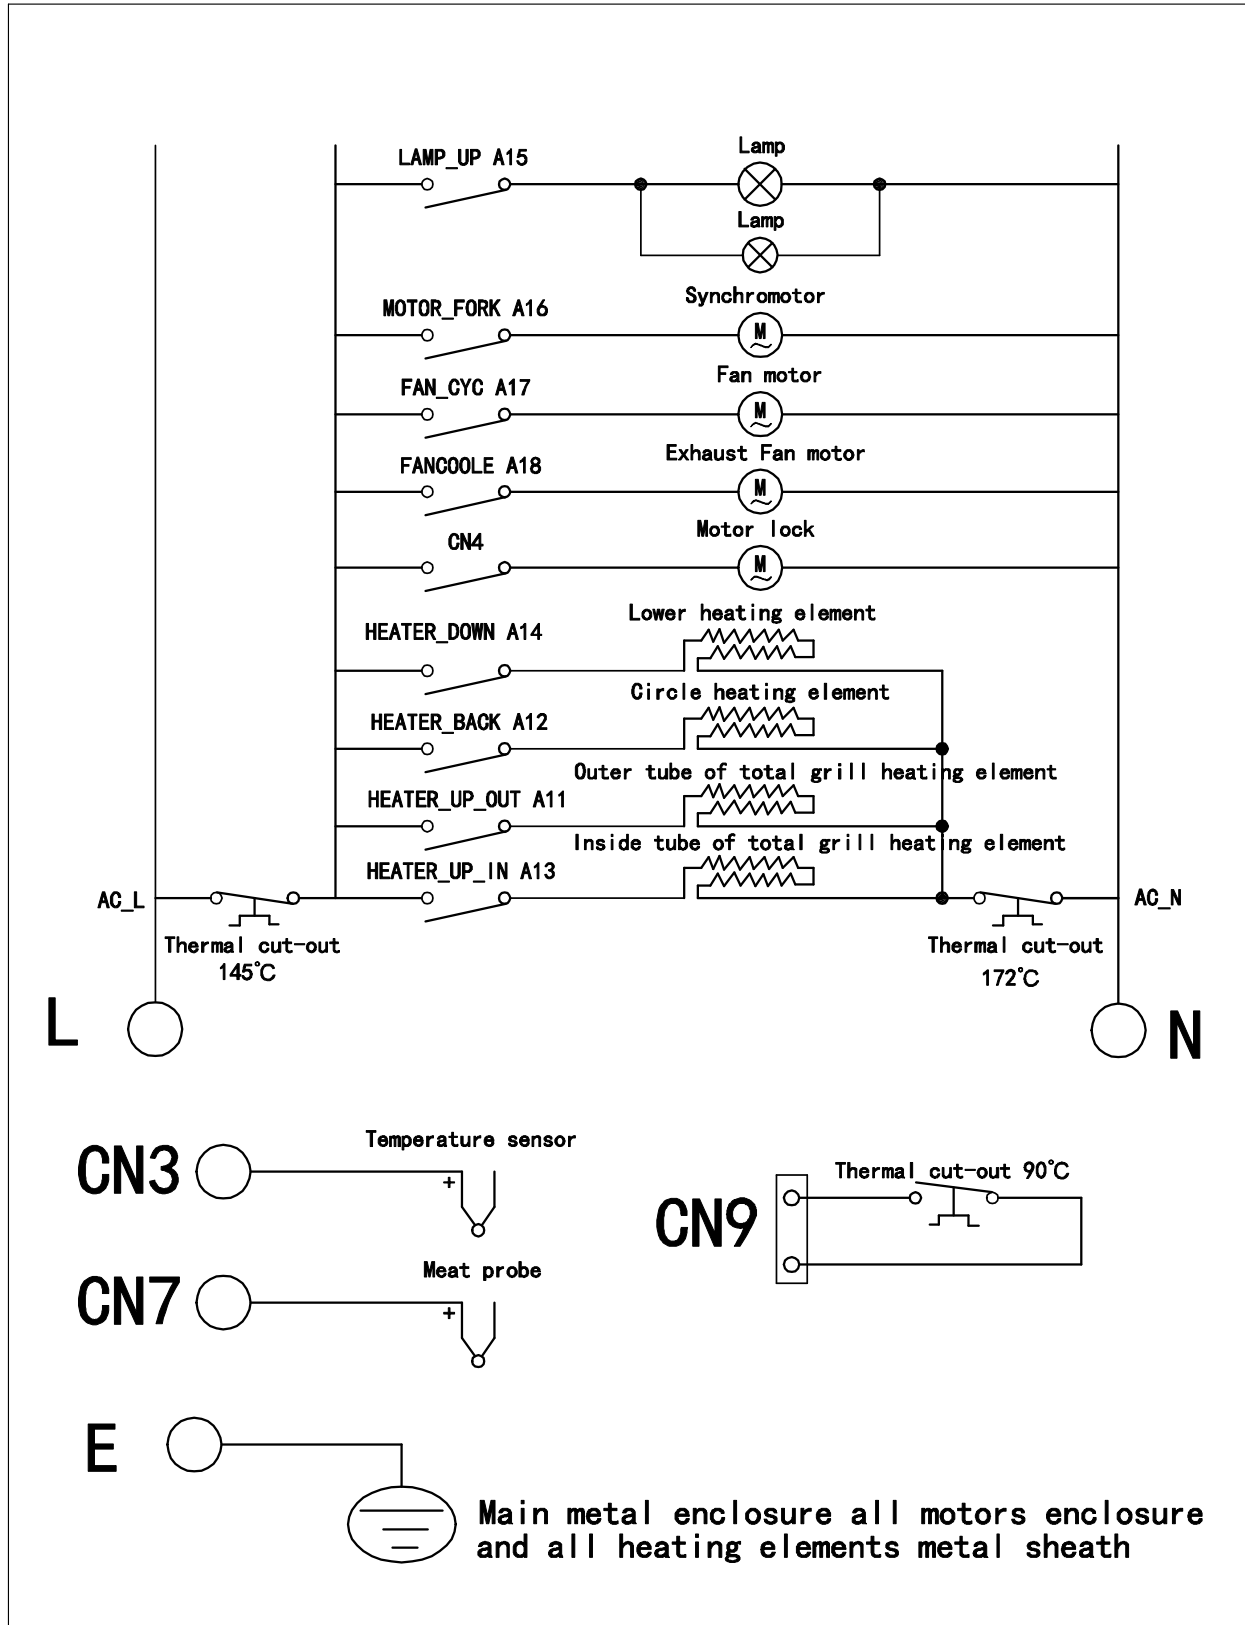

C2601BG

Caple Sense Premium Oven

Item	Part Number	Description	Additional Info	Quantity
40	112240031403	Handle (Black)		1
41	2126600304	Fixing plate for right outer door hinge assembly		1
42	1320600124	Plastic gasket for right door hinge bracket		1
43	1320600123	Plastic gasket for left door hinge bracket		1
44	2126600303	Fixing plate for left outer door hinge assembly		1
45	1120400703	Hinge		2
47	2127400702	Bracket for middle glass		2
48	1990200210	Seal for middle glass		1
49	2126500107	Left hinge bracket		1
50	1420500215	Bottom heater		1
51	2121700501	Bottom heater plate		1
52	2121300103	Insulation plate		1
53	2121800603	Bottom plate		1
54	2126100105	Fixing Screw (Side shelves)		4
55	112200010401	Fixing Plate for Side shelves		4
56	1121800102	Upper Probe		1
57	212110080401	Left side panel		1
58-2	1120500702	Right side shelfe		1
59	212210011902	Food tray		1
60-1	1123600103	Full extension runner (Left)		2
60-2	1123600104	Full extension runner (Right)		2
61	1120500122	Big grill rack		2
62	212210012102	Enamel grill rack		1
63	1124100102	Filter		1
64	2128700102	installation box for lock		1
65	21020804301002	Lock(Micro-Switch + door Lock)		1
66	2123800102	Tray handle		1
67	2121300108	Isolation plate for TFT		1
68	1420900301	Synchronous motor		1
69	1121800201	Meat Probe assembly		1
70	1220100124	Meat Probe nut		1
71	1121800202	Socket for Meat Probe		1
72	1321500201	Socket cover		1
73	132140010501	WIFI Box(Bottom)		1
74	1422900107	WIFI Chip		1
75	132140010402	WIFI Box(Cover)		1
76	1121900102	Hook		1
77	1121900103	Hook ring		1
78	21020806206004	Air fry tray		1

CDAC2601BG Complete door

1122600111 Rotisserie

C2601 Wiring Diagram