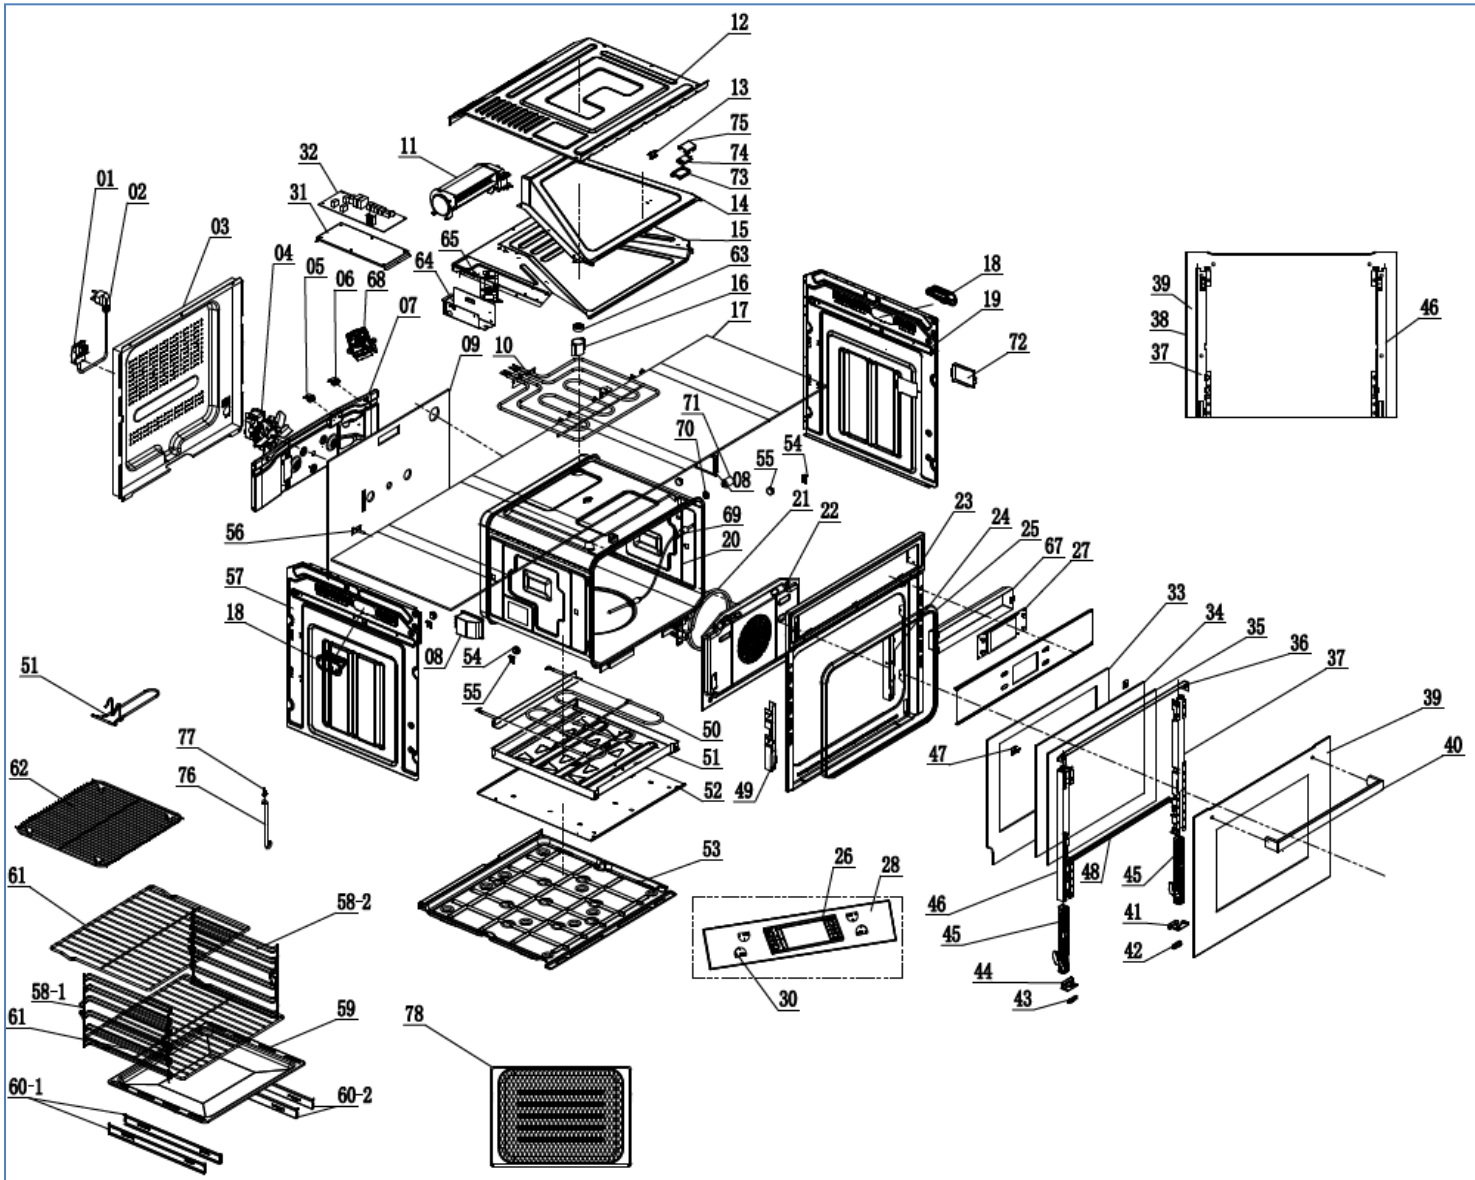

C2601BG

Caple Sense Premium Oven

Technical Manual

C2601BG

Cable Sense Premium Oven

C2601BG

Caple Sense Premium Oven

Item	Part Number	Description	Additional Info
1	142101503001	Power cord	
2	1421600101	Power box	
3	2121600103	Rear cover	
4	1420900231	Circulating fan motor	
5	1421100119	Thermostat 90°C	
6	1421100203	Thermostat 172°C	
7	2121500601	Bracket of convection motor	
8	1420700117	Halogen lamp	
9	1920100229	Rear isolation cotton	
10	1420500129	Top heater	
11	142090022001	Motor (cooling fan)	
12	2121400901	Top cover	
13	1421100112	Thermostat 145°C	
14	2126700112	Cooling cover component	
15	2127500501	Top Panel	
16	2126800701	Vantile	
17	1920100123	Top isolation cotton	
18	1320400101	Holdings	
19	2121000807	Right side panel	
20	212090053001	Cavity assembly	
21	1420500407	Circle heater	
22	212030080304	Fan cover	
23	212020015601	Door frame	
24	2126500207	Right Hinge Bracket	
25	1320200905	Door seal	
26	CPA2601BG	Control Panel component	TFT bracket
			Light tinted Glass for Control Panel
			Glass connector
27	1422100178	TFT Display	
58-1	1120500701	Left side shelve	
31	2127700501	Fixing plate for power board	
32	220208005007002	Power board	
33	1120100360	Inner glass	
34	1120100221	Middle glass 1 Low-E	
35	1120100220	Middle glass 2	
36	2127401806	Top Door bracket	
39	ODGC2401BG	BG Outer door glass component	Right door bracket
			BG Outer glass
			Left door bracket