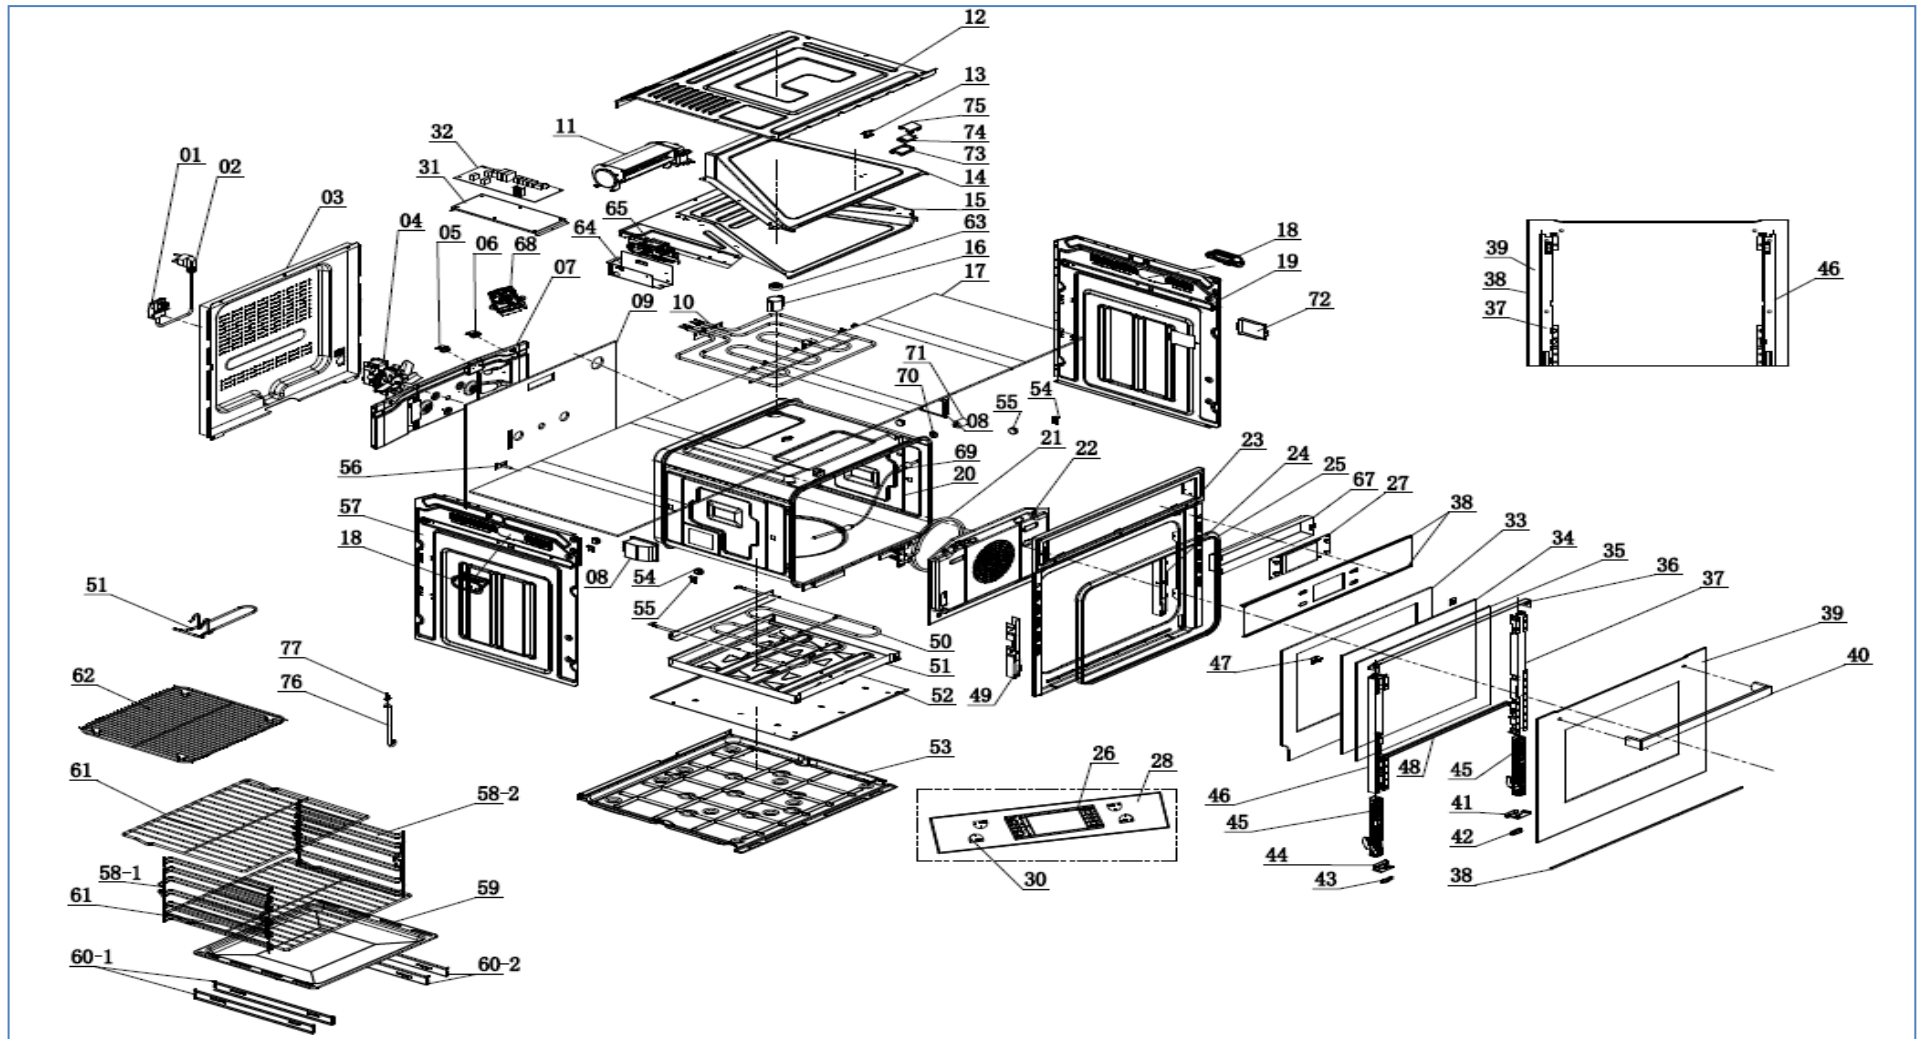

C2600SS

Caple Sense Premium Oven Stainless Steel

Technical Manual

C2600SS

Cable Sense Premium Oven Stainless Steel

C2600SS

Caple Sense Premium Oven Stainless Steel

Item	Part Number	Description	Note	Additional Info	Quantity
1	142101503001	Power cord			1
2	1421600101	Power box			1
3	2121600103	Rear cover			1
4	1420900231	Circulating fan motor			1
5	1421100119	Thermostat 90°C			1
6	1421100203	Thermostat 172°C			1
7	2121500601	Bracket of convection motor			1
8	1420700117	Halogen lamp			2
9	1920100229	Rear isolation cotton			1
10	1420500129	Top heater			1
11	142090022001	Motor (cooling fan)			1
12	2121400901	Top cover			1
13	1421100112	Thermostat 145°C			1
14	2126700112	Cooling cover component			1
15	2127500501	Top Panel			1
16	2126800701	Vent			1
17	1920100123	Top isolation cotton			1
18	1320400101	HOLDERS			2
19	2121000807	HOLDERS			1
20	212090053001	Right side panel			1
21	1420500407	Cavity assembly			1
22	212030080304	Circle heater			1
23	212020015601	Fan cover			1
24	2126500207	Door frame			1
25	1320200905	Door seal			1
26	CPA2600SS	Control Panel component for C2600SS	26	1321500107 - TFT bracket	1
			28	11201014091 - Glass for Control Panel	1
			30	1121000102 - Glass connector	4
			38	2200100202 - SS Frame	1
27	1422100178	TFT Display			1
58-1	1120500701	Left side shelve			1
31	2127700501	Fixing plate for power board			1
32	1422100179	Power board			1
33	1120100360	Inner glass			1
34	1120100221	Middle glass 1 Low-E			1
35	1120100220	Middle glass 2			1
36	2127401806	Top Door bracket			1