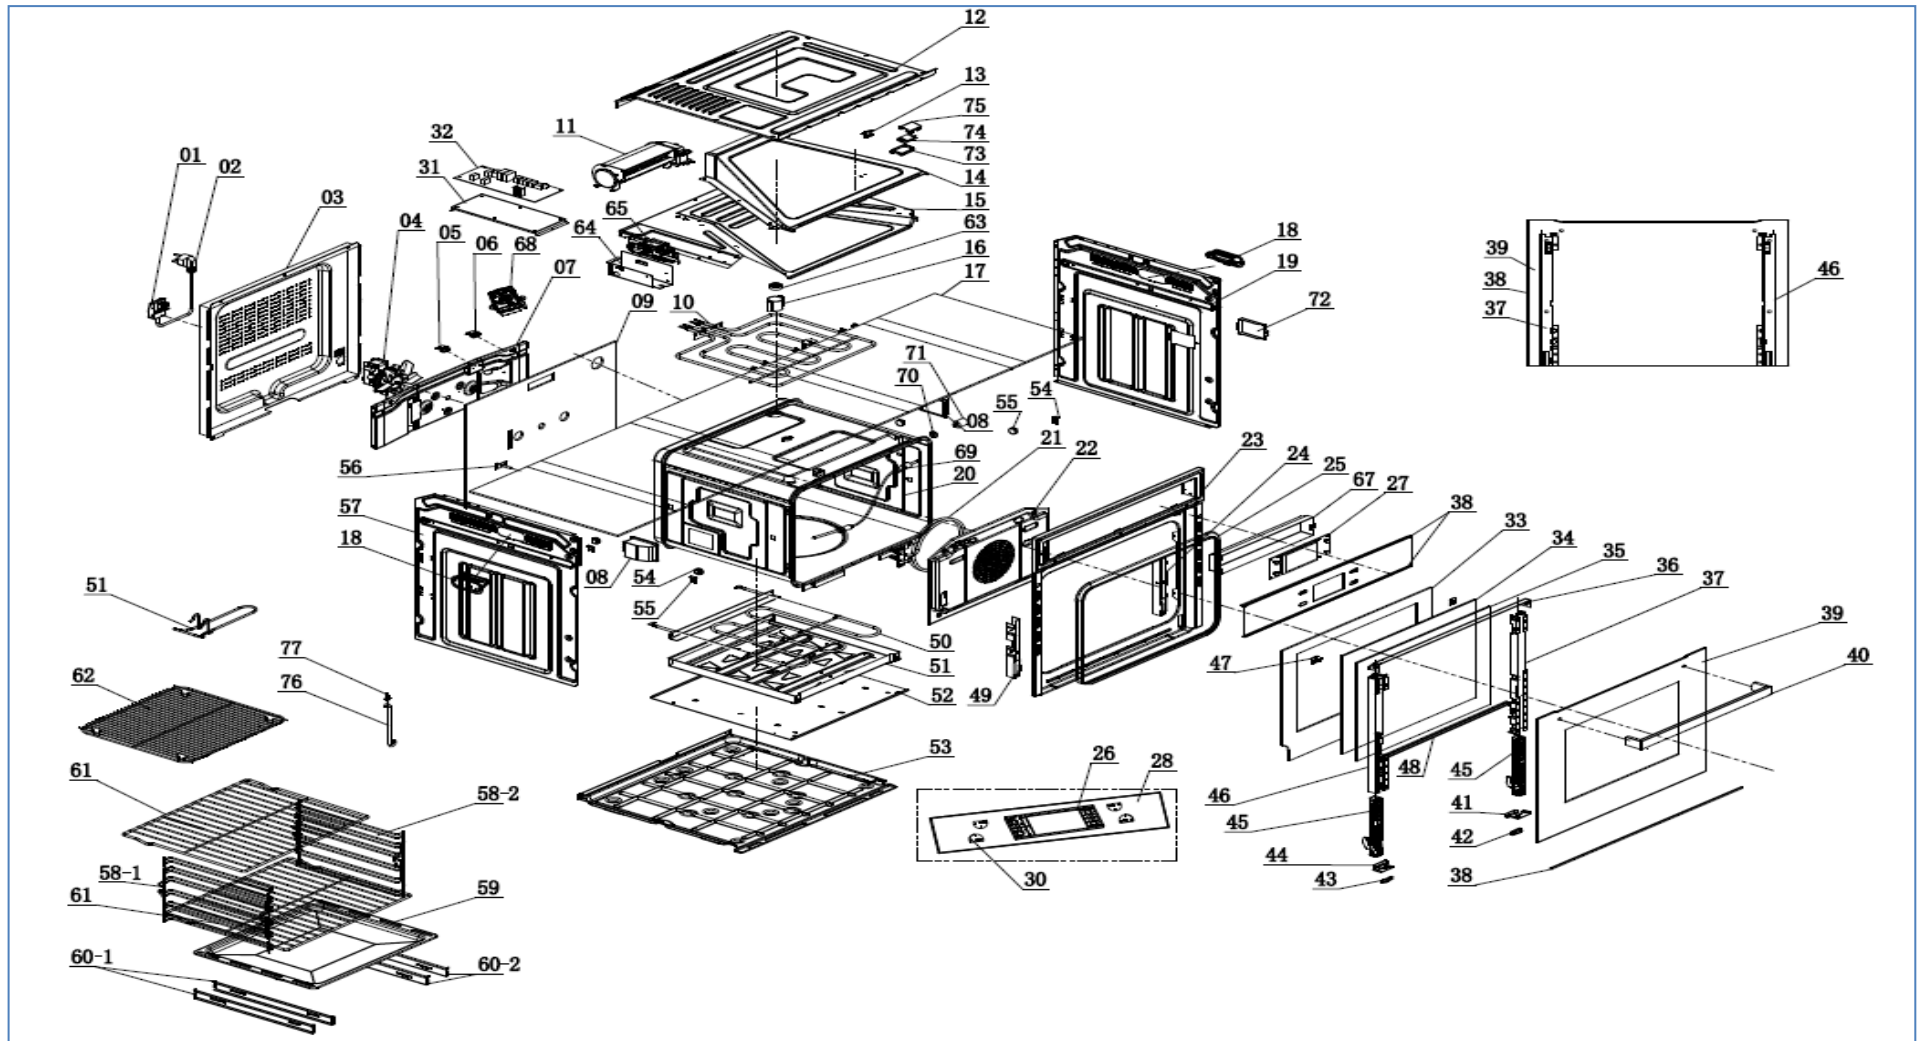

C2600GM

Caple Sense Premium Oven Gun Metal

Technical Manual

C2600GM

Caple Sense Premium Oven Gun Metal

C2600GM

Caple Sense Premium Oven Gun Metal

Item	Part number	Description	Note	Additional Info	Quantity
1	142101503001	Power cord			1
2	1421600101	Power box			1
3	2121600103	Rear cover			1
4	1420900231	Circulating fan motor			1
5	1421100119	Thermostat 90°C			1
6	1421100203	Thermostat 172°C			1
7	2121500601	Bracket of convection motor			1
8	1420700117	Halogen lamp			2
9	1920100229	Rear isolation cotton			1
10	1420500129	Top heater			1
11	142090022001	Motor (cooling fan)			1
12	2121400901	Top cover			1
13	1421100112	Thermostat 145°C			1
14	2126700112	Cooling cover component			1
15	2127500501	Top Panel			1
16	2126800701	Vent			1
17	1920100123	Top isolation cotton			1
18	1320400101	Holder			2
19	2121000807	Holder			1
20	212090053001	Right side panel			1
21	1420500407	Cavity assembly			1
22	212030080304	Circle heater			1
23	212020015601	Fan cover			1
24	2126500207	Door frame			1
25	1320200905	Door seal			1
26	CPA2600GM	Control Panel	26	1321500107 - TFT bracket	1
			28	11201014091 - Glass for Control Panel	1
			30	1121000102 - Glass connector	4
			38	2190200302 - GM Frame	1
27	1422100178	TFT Display			1
58-1	1120500701	Left side shelve			1
31	2127700501	Fixing plate for power board			1
32	1422100179	Power board			1
33	1120100360	Inner glass			1
34	1120100221	Middle glass 1 Low-E			1
35	1120100220	Middle glass 2			1
36	2127401806	Top Door bracket			1