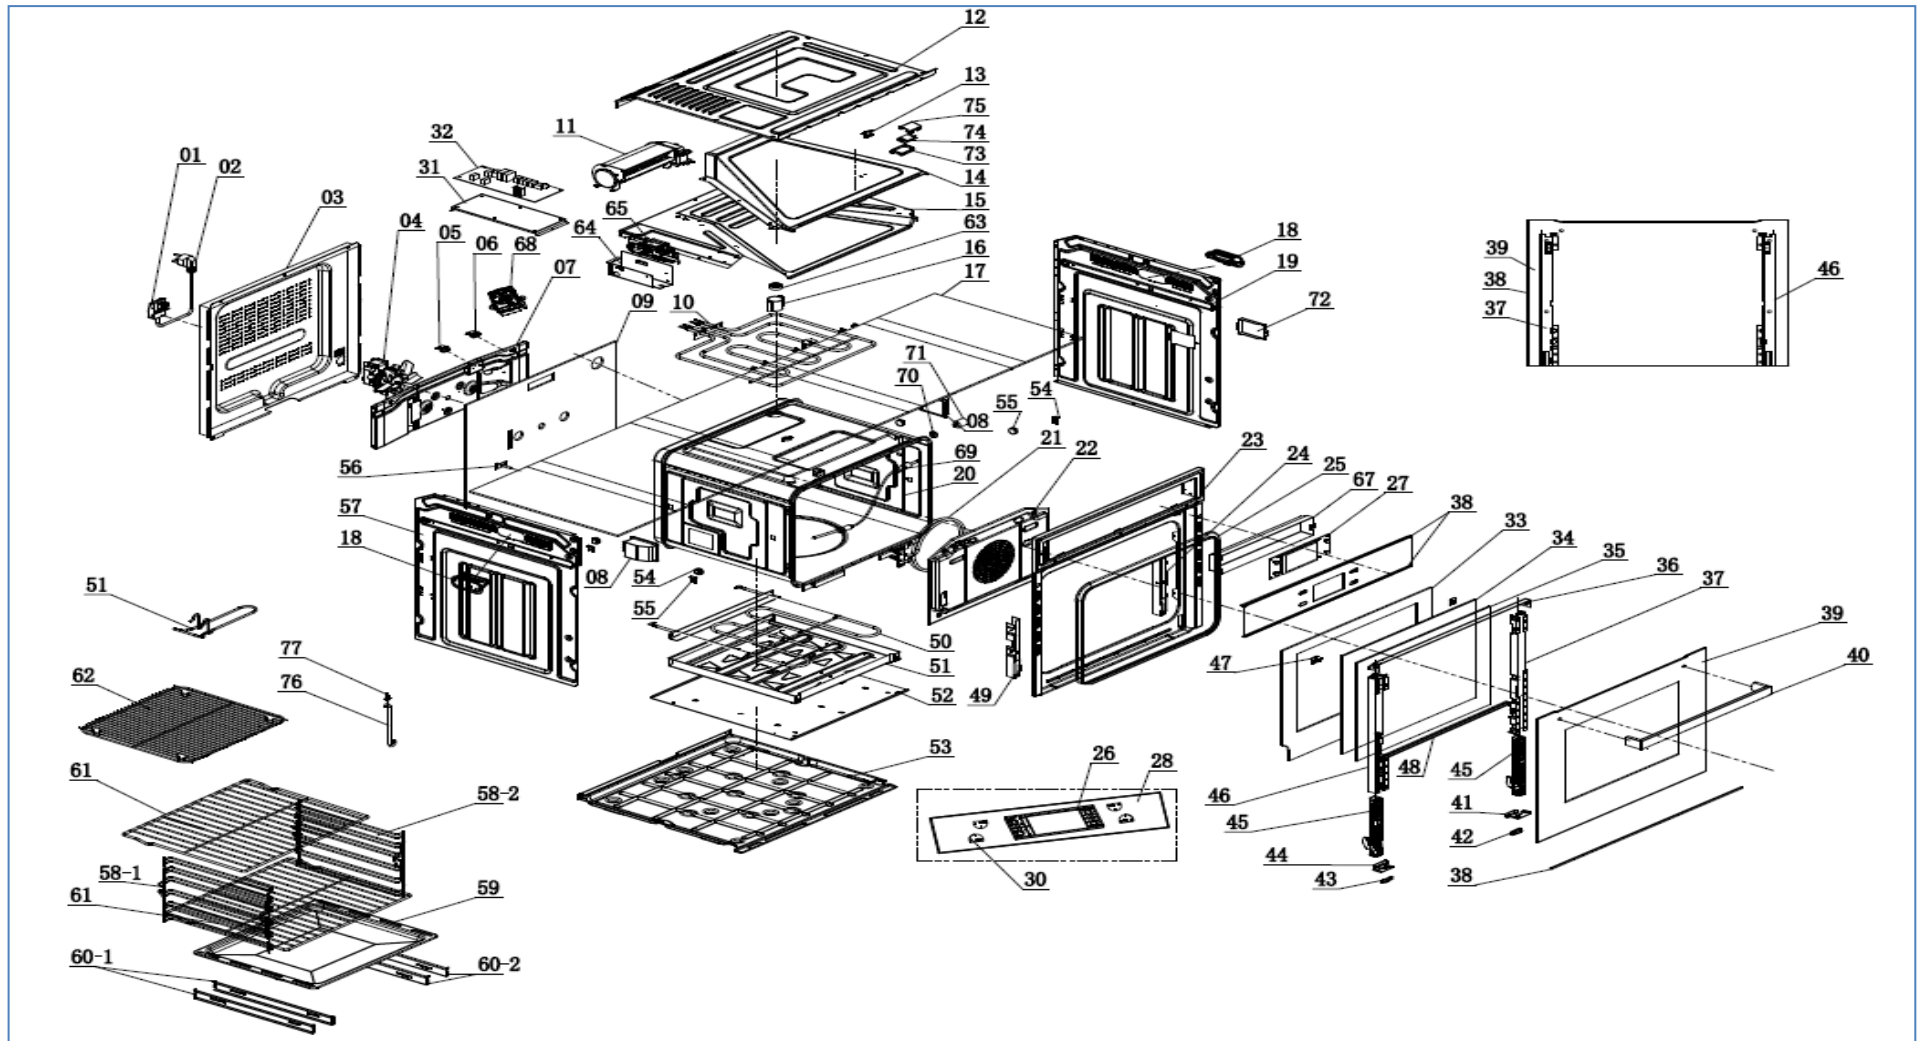

C2600

Caple Sense Premium Oven Black

Technical Manual

C2600

Cable Sense Premium Oven Black

C2600

Caple Sense Premium Oven Black

Item	Part Number	Description	Note	Additional Info	Quantity
1	142101503001	Power cord			1
2	1421600101	Power box			1
3	2121600103	Rear cover			1
4	1420900231	Circulating fan motor			1
5	1421100119	Thermostat 90°C			1
6	1421100203	Thermostat 172°C			1
7	2121500601	Bracket of convection motor			1
8	1420700117	Halogen lamp			2
9	1920100229	Rear isolation cotton			1
10	1420500129	Top heater			1
11	142090022001	Motor (cooling fan)			1
12	2121400901	Top cover			1
13	1421100112	Thermostat 145°C			1
14	2126700112	Cooling cover component			1
15	2127500501	Top Panel			1
16	2126800701	Vent			1
17	1920100123	Top isolation cotton			1
18	1320400101	Holder			2
19	2121000807	Holder			1
20	212090053001	Right side panel			1
21	1420500407	Circle heater			1
22	212030080304	Cavity assembly			1
23	212020015601	Fan cover			1
24	2126500207	Door frame			1
25	1320200905	Door seal			1
26	CPA2600	Control Panel component for C2601	26	1321500107 - TFT bracket	1
			28	11201014090 - Glass for Control Panel	1
			30	1121000102 - Glass connector	4
			38	212940010102 - Aluminium Strips	2