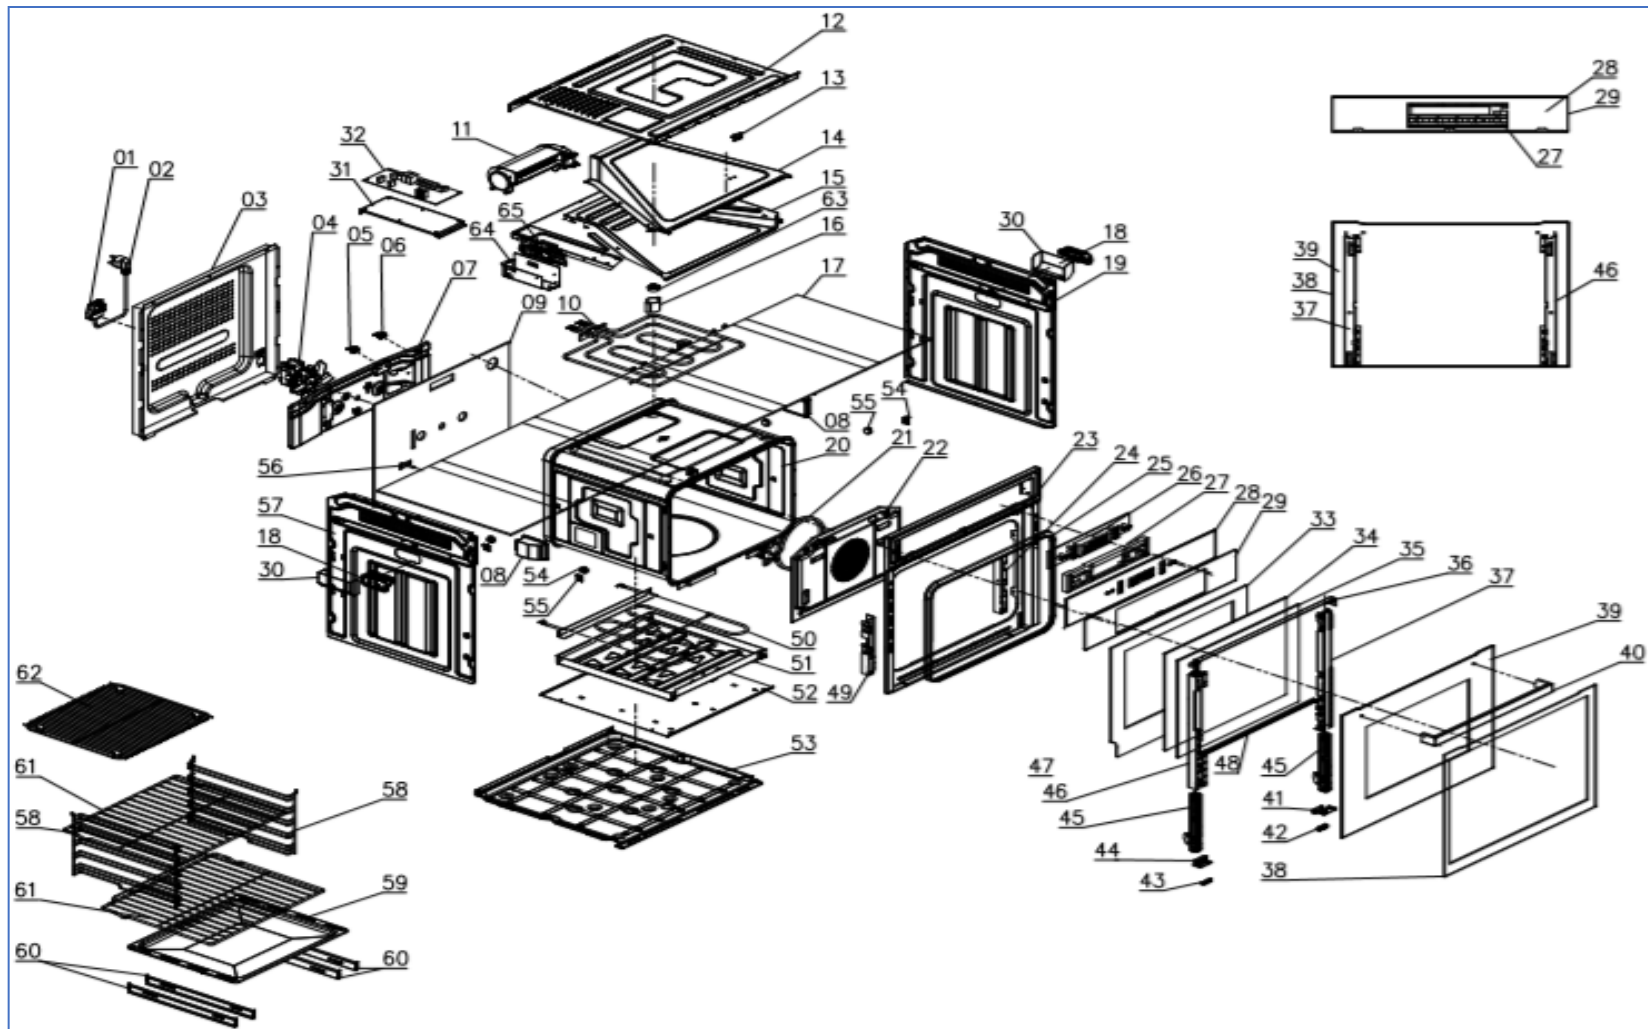

C2403GM

Caple 14 Function Pyro Oven Gunmetal

Technical Manual

C2403GM

Caple 14 Function Pyro Oven Gunmetal

C2403GM

Caple 14 Function Pyro Oven Gunmetal

Item	Part Number	Description	Remarks	Quantity
1	142101500201	Power cord		1
2	1421600101	Power box		1
3	2121600103	Rear cover		1
4	142090020303	Circulating fan motor		1
5	1421100111	Thermostat 90°C		1
6	1421100203	Thermostat 172°C		1
7	2121500601	Bracket of convection motor		1
8	1420700117	Halogen lamp		2
9	1920100229	Rear isolation cotton		1
10	1420500129	Top heater		1
11	1420900220	Motor (cooling fan)		1
12	2121400901	Top cover		1
13	1421100112	Thermostat 145°C		1
14	2126700112	Cooling cover component		1
15	2127500501	Top Panel		1
16	2126800701	Vent		1
17	1920100123	Top isolation cotton		1
18	1320400101	Holder		2
19	2121000302	Right side panel		1
20	2.1209E+11	Cavity assembly		1
21	1420500407	Circle heater		1
22	212030080102	Fan cover		1
23	212020014901	Door frame		1
24	2126500207	Right hinge bracket		1
25	1320200902	Door seal		1
26	1422100177	Display		1
27	GMCP2402	GM Control Panel component	Glass for Control Panel	1
28			Display bracket	1
29			GM Frame	1
30	2121300105	Insulation board for holder		2
31	2127700501	Fixing plate for power board		1
32	1422100176	Power board		1
33	1120100360	Inner glass		1
34	1120100221	Middle glass 1		1
35	1120100220	Middle glass 2		1