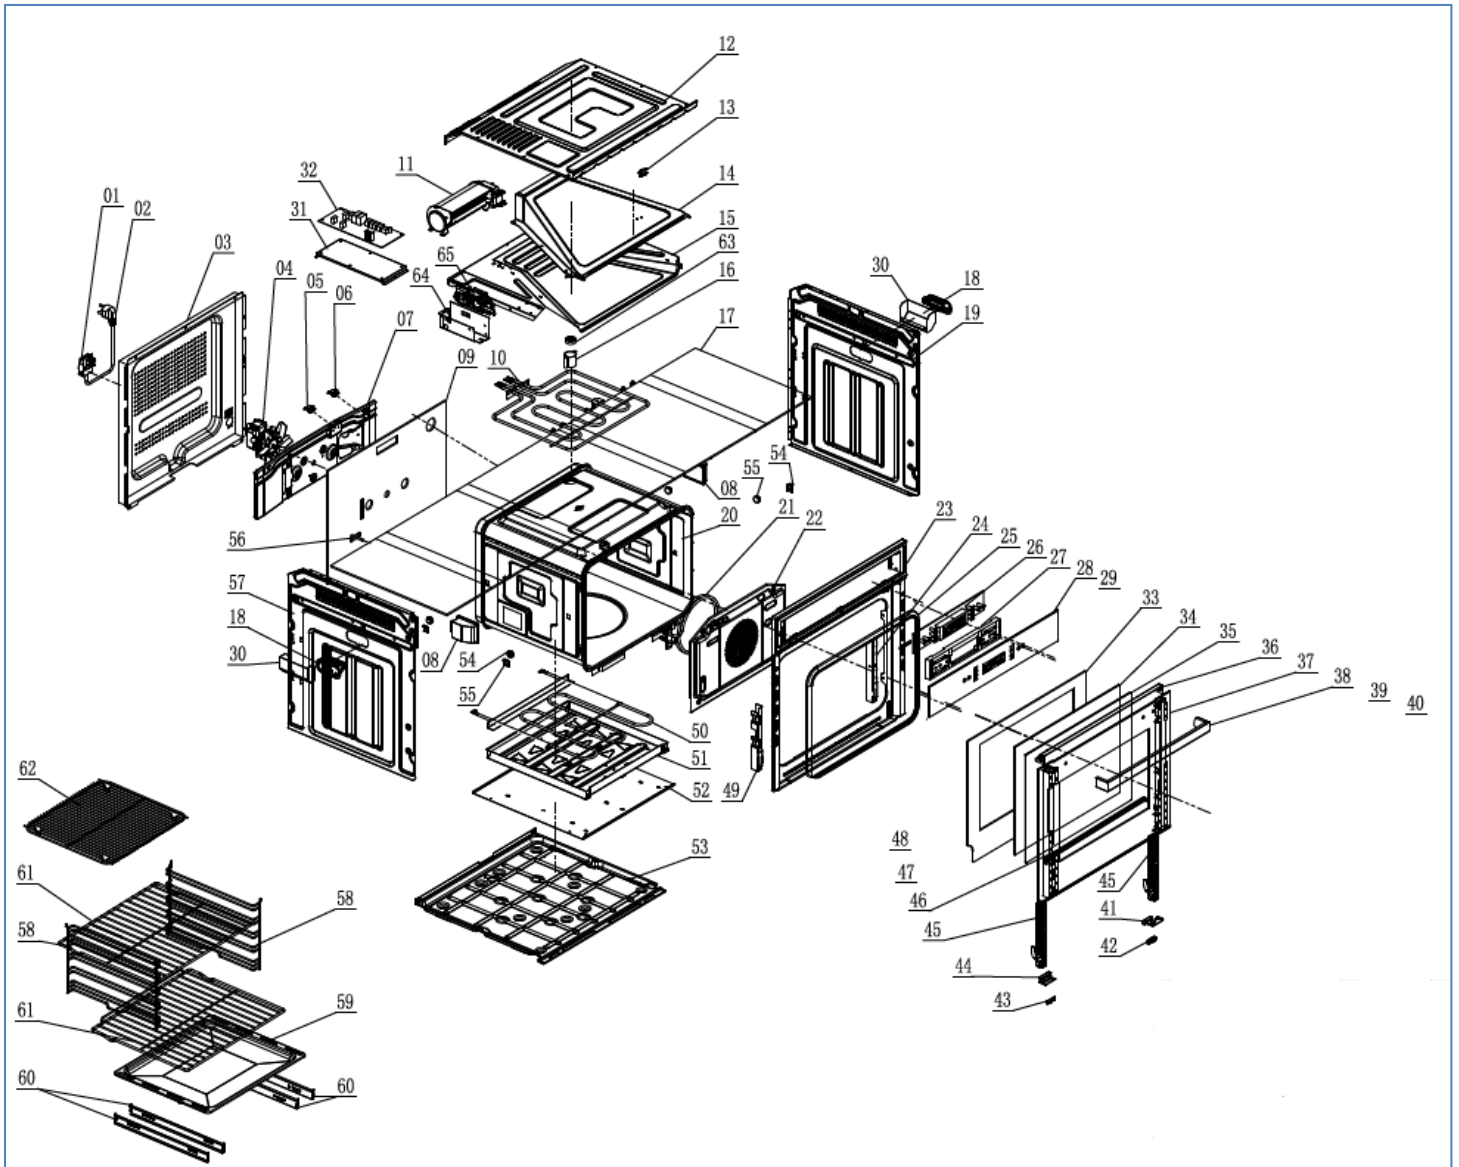

C2403BG

Caple 14 function Pyro Oven

Technical Manual

C2403BG

Caple 14 function Pyro Oven

C2403BG

Caple 14 function Pyro Oven

Item	Part Number	Description	Additional Info	Quantity
1	142101500201	Power cord		1
2	1421600101	Power box		1
3	2121600103	Rear cover		1
4	142090020303	Circulating fan motor		1
5	1421100111	Thermostat 90°C		1
6	1421100203	Thermostat 172°C		1
7	2121500601	Bracket of convection motor		1
8	1420700117	Halogen lamp		2
9	1920100229	Rear isolation cotton		1
10	1420500129	Top heater		1
11	1420900220	Motor (cooling fan)		1
12	2121400901	Top cover		1
13	1421100112	Thermostat 145°C		1
14	2126700112	Cooling cover component		1
15	2127500501	Top Panel		1
16	2126800701	Vantile		1
17	1920100123	Top isolation cotton		1
18	1320400101	Holder		2
19	2121000302	Right side panel		1
20	212090051601	Cavity assembly		1
21	1420500407	Circle heater		1
22	212030080102	Fan cover		1
23	212020014901	Door frame		1
24	2126500207	Right hinge bracket		1
25	1320200902	Door seal		1
26	1422100177	Display		1
27	CPA2403BG	Control Panel component	Glass for Control Panel	1
28			Display bracket	1
29			Glass connector	4
30	2121300105	Insulation board for holder		2
31	2127700501	Fixing plate for power board		1
32	1422100176	Power board		1
33	1120100360	Inner glass		1
34	1120100221	Middle glass 1		1
35	1120100220	Middle glass 2		1
36	2127401807	Door bracket		1
35	1123500207	Right buckle for door bracket		1