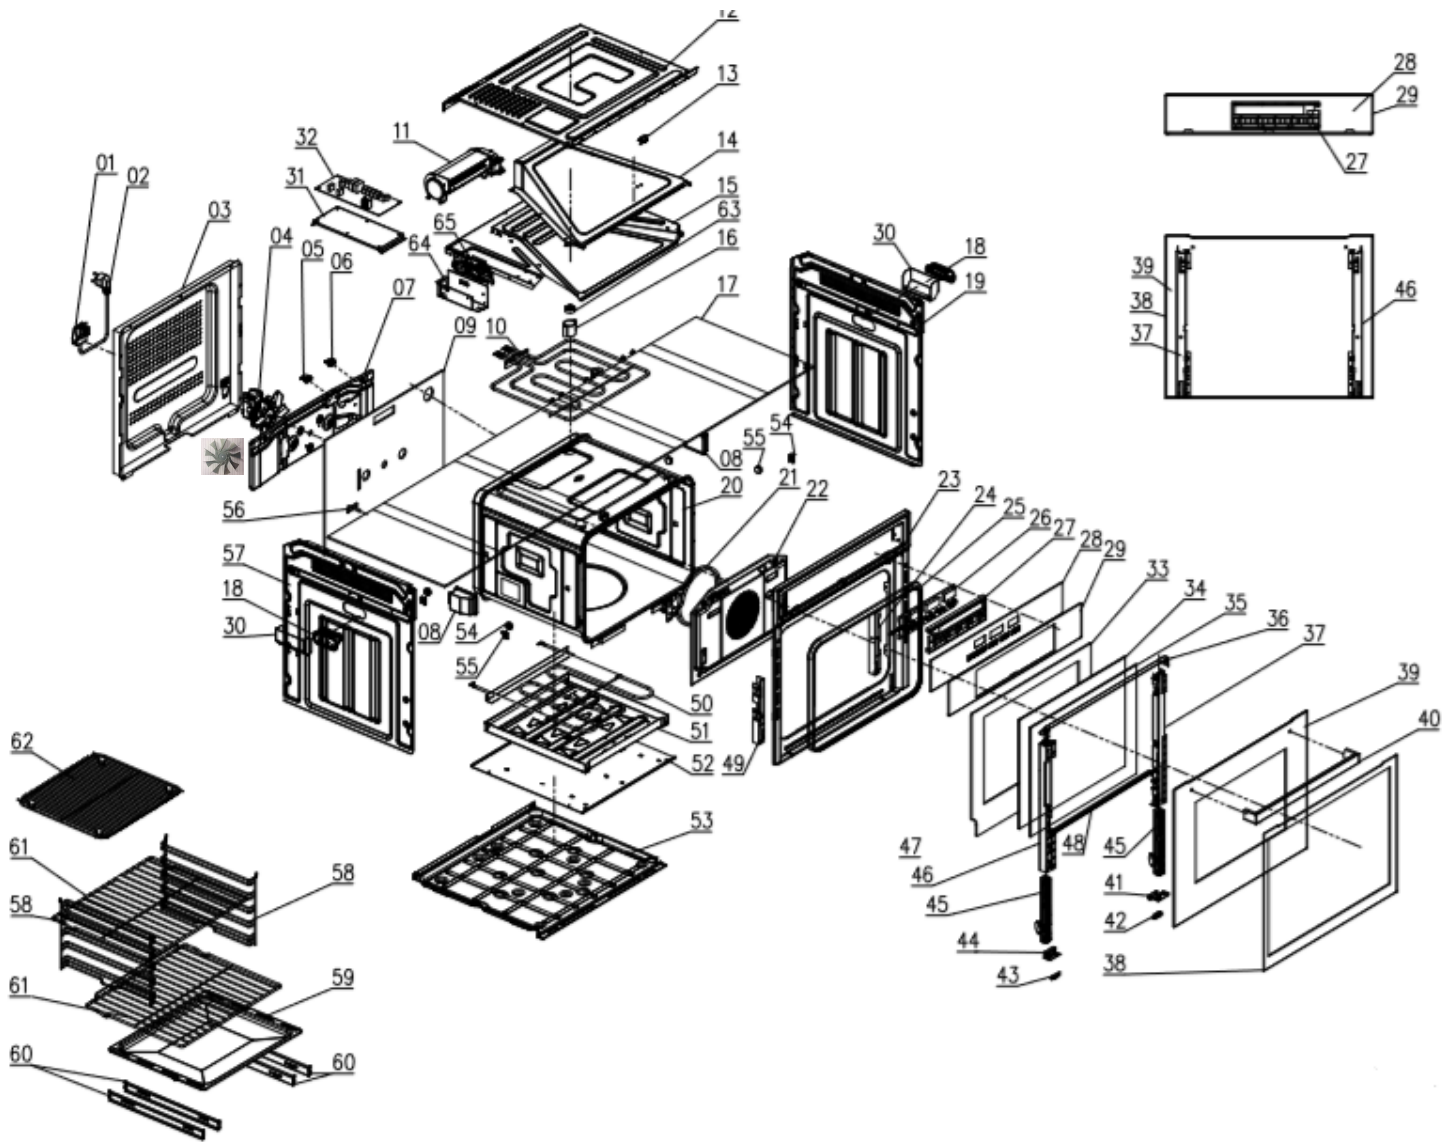

C2401GM

Caple 13 Function Pyro Oven Gun Metal

Technical Information

C2401GM

Caple 13 Function Pyro Oven Gun Metal

C2401GM

Caple 13 Function Pyro Oven Gun Metal

Item	Part Number	Description	Additional Info	Quantity
1	142101500201	Power cord		1
2	1421600101	Power box		1
3	2121600103	Rear cover		1
4	142090020303	Circulating fan motor		1
5	1421100111	Thermostat 90°C		1
6	1421100203	Thermostat 172°C		1
7	2121500601	Bracket of convection motor		1
8	1420700117	Halogen lamp		2
9	1920100229	Rear isolation cotton		1
10	1420500129	Top heater		1
11	1420900220	Motor (cooling fan)		1
12	2121400901	Top cover		1
13	1421100112	Thermostat 145°C		1
14	2126700112	Cooling cover component		1
15	2127500501	Top Panel		1
16	2126800701	Vent		1
17	1920100123	Top isolation cotton		1
18	1320400101	Holder		2
19	2121000302	Right side panel		1
20	212090051601	Cavity assembly		1
21	1420500407	Circle heater		1
22	212030080102	Fan cover		1
23	212020014901	Door frame		1
24	2126500207	Right hinge bracket		1
25	1320200902	Door seal		1
26	1422100134	Display		1
27	ECD8GMCP	Gun Metal Control Panel component	Glass for control panel	1
28			Display bracket	1
29			Gun metal frame	1
30	2121300105	Insulation board for holder		2
31	2127700501	Fixing plate for power board		1
32	1422100131	Power board		1
33	1120100360	Inner glass		1