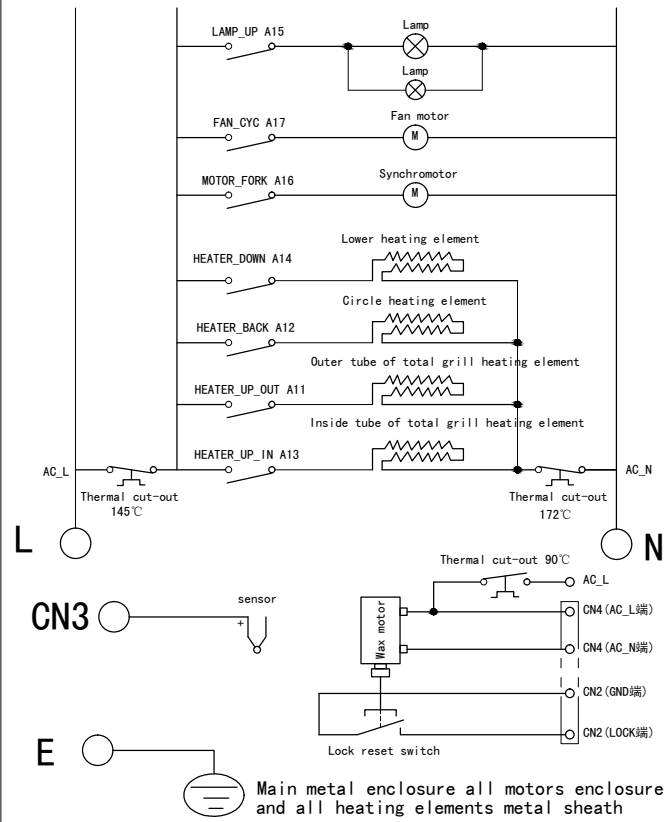

C2401GM

Caple 13 Function Pyro Oven Gun Metal

Technical Information

C2401GM

Caple 13 Function Pyro Oven Gun Metal

C2401GM

Caple 13 Function Pyro Oven Gun Metal

Item	Part Number	Description	Additional Info	Quantity
1	142101500201	Power cord		1
2	1421600101	Power box		1
3	2121600103	Rear cover		1
4	142090020303	Circulating fan motor		1
5	1421100111	Thermostat 90°C		1
6	1421100203	Thermostat 172°C		1
7	2121500601	Bracket of convection motor		1
8	1420700117	Halogen lamp		2
9	1920100229	Rear isolation cotton		1
10	1420500129	Top heater		1
11	1420900220	Motor (cooling fan)		1
12	2121400901	Top cover		1
13	1421100112	Thermostat 145°C		1
14	2126700112	Cooling cover component		1
15	2127500501	Top Panel		1
16	2126800701	Vent		1
17	1920100123	Top isolation cotton		1
18	1320400101	Holder		2
19	2121000302	Right side panel		1
20	212090051601	Cavity assembly		1
21	1420500407	Circle heater		1
22	212030080102	Fan cover		1
23	212020014901	Door frame		1
24	2126500207	Right hinge bracket		1
25	1320200902	Door seal		1
26	1422100134	Display		1
27	ECD8GMCP	Gun Metal Control Panel component	Glass for control panel	1
28			Display bracket	1
29			Gun metal frame	1
30	2121300105	Insulation board for holder		2
31	2127700501	Fixing plate for power board		1
32	1422100131	Power board		1
33	1120100360	Inner glass		1

C2401GM

Caple 13 Function Pyro Oven Gun Metal

Item	Part Number	Description	Additional Info	Quantity
58	1120500701	Side shelves	Left side shelf	1
58	1120500702		Right side shelf	1
59	212210010405	Food tray		1
60	EB-67ECD6-L-06A/B	Full extension runner		2
61	1120500122	Big grill rack		2
62	1120500203	Small grill rack		1
63	1124100102	Filter		1
64	2128700102	Installation box for lock		1
65	1124000101	Lock		1

GMCD67D8P

Complete door

1124400102

Fan blade

**C2401GM**  
Circuit Schematics

Main metal enclosure all motors enclosure and all heating elements metal sheath

**MADE IN CHINA**