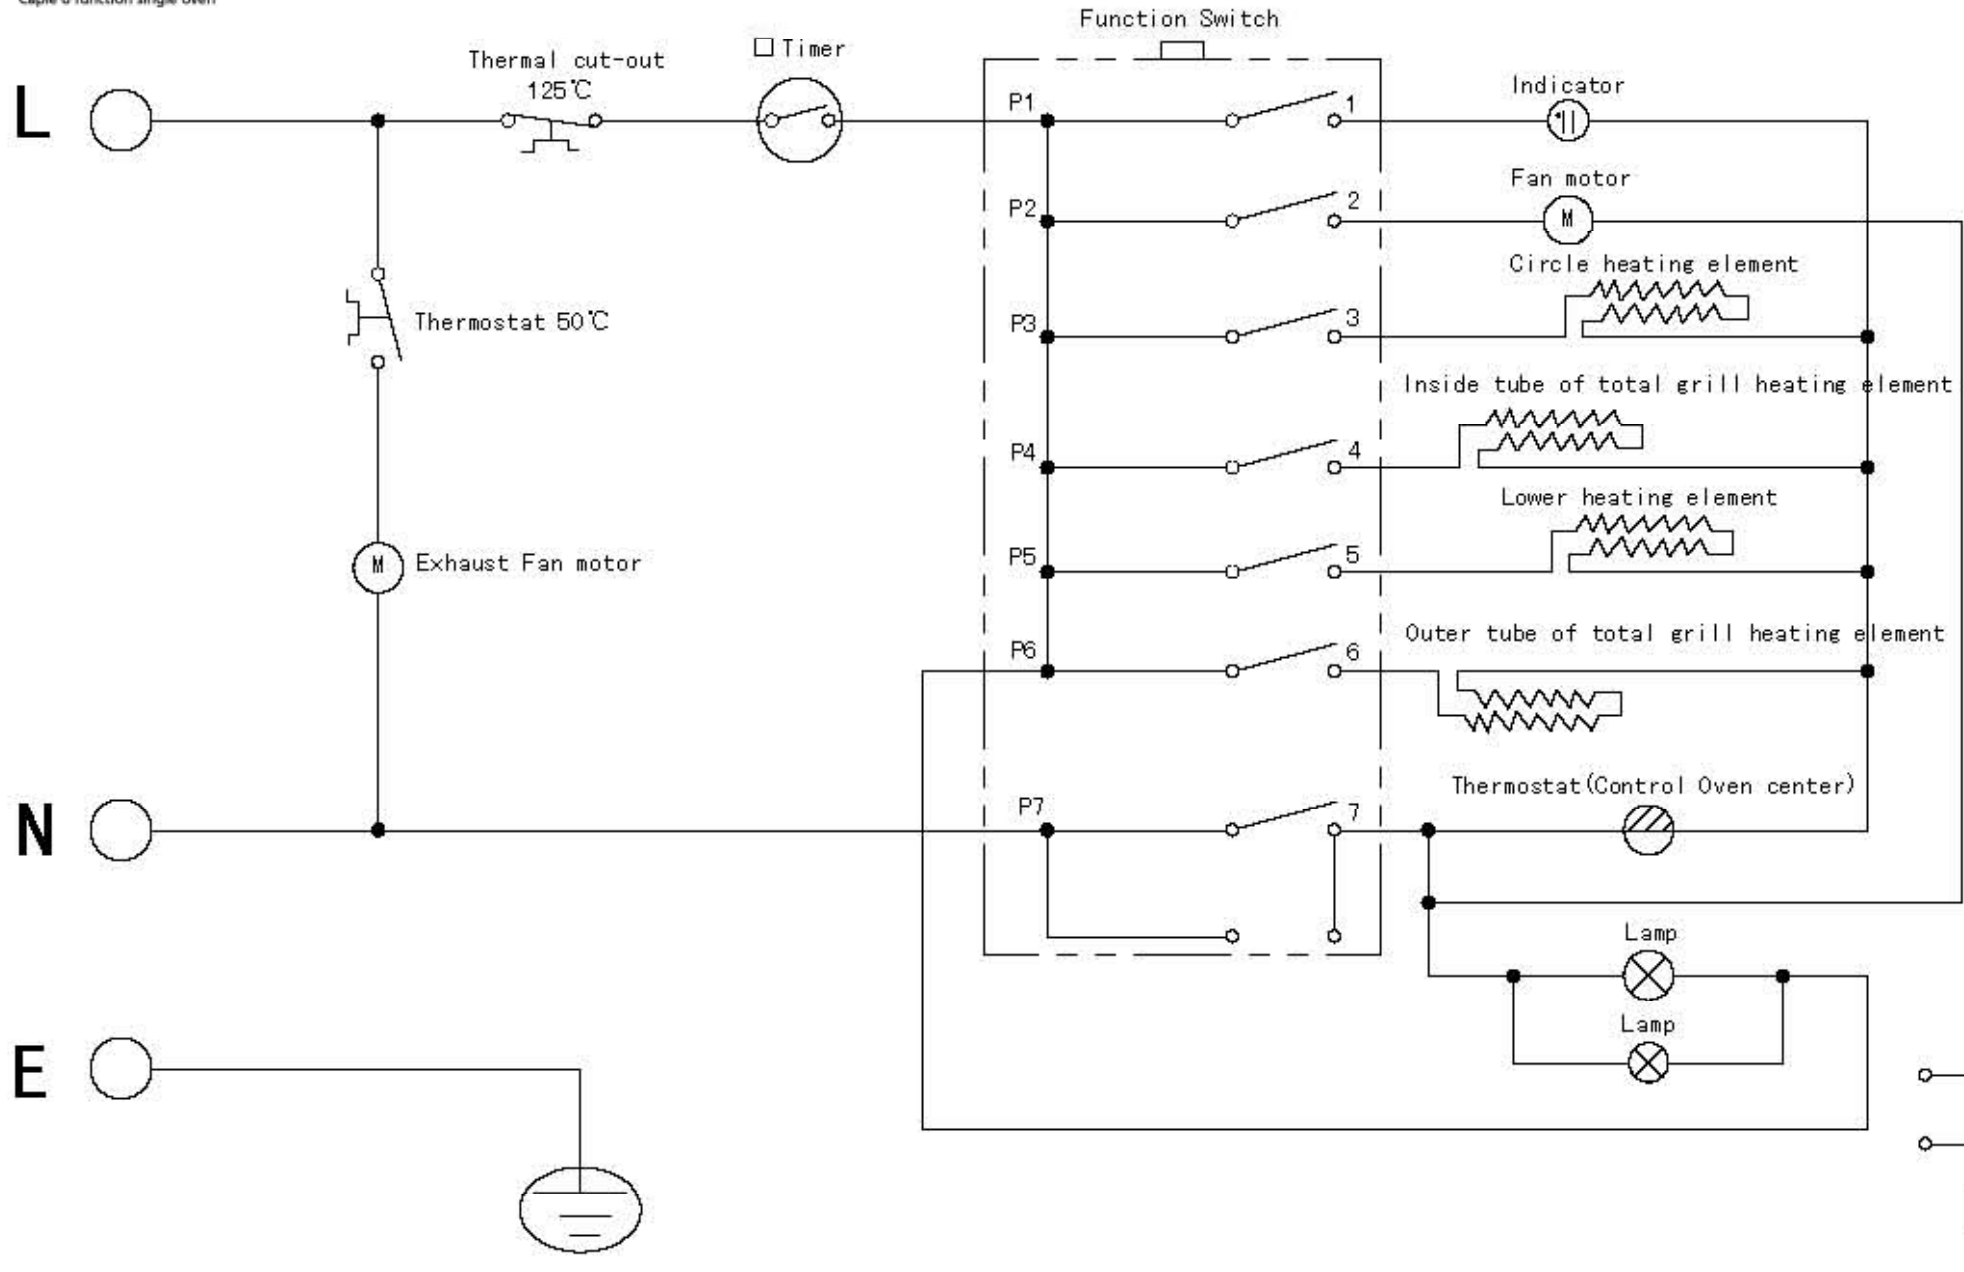

THE ENCLOSED ELECTRICAL DIAGRAM IS INTENDED FOR SERVICE PERSONNEL ONLY