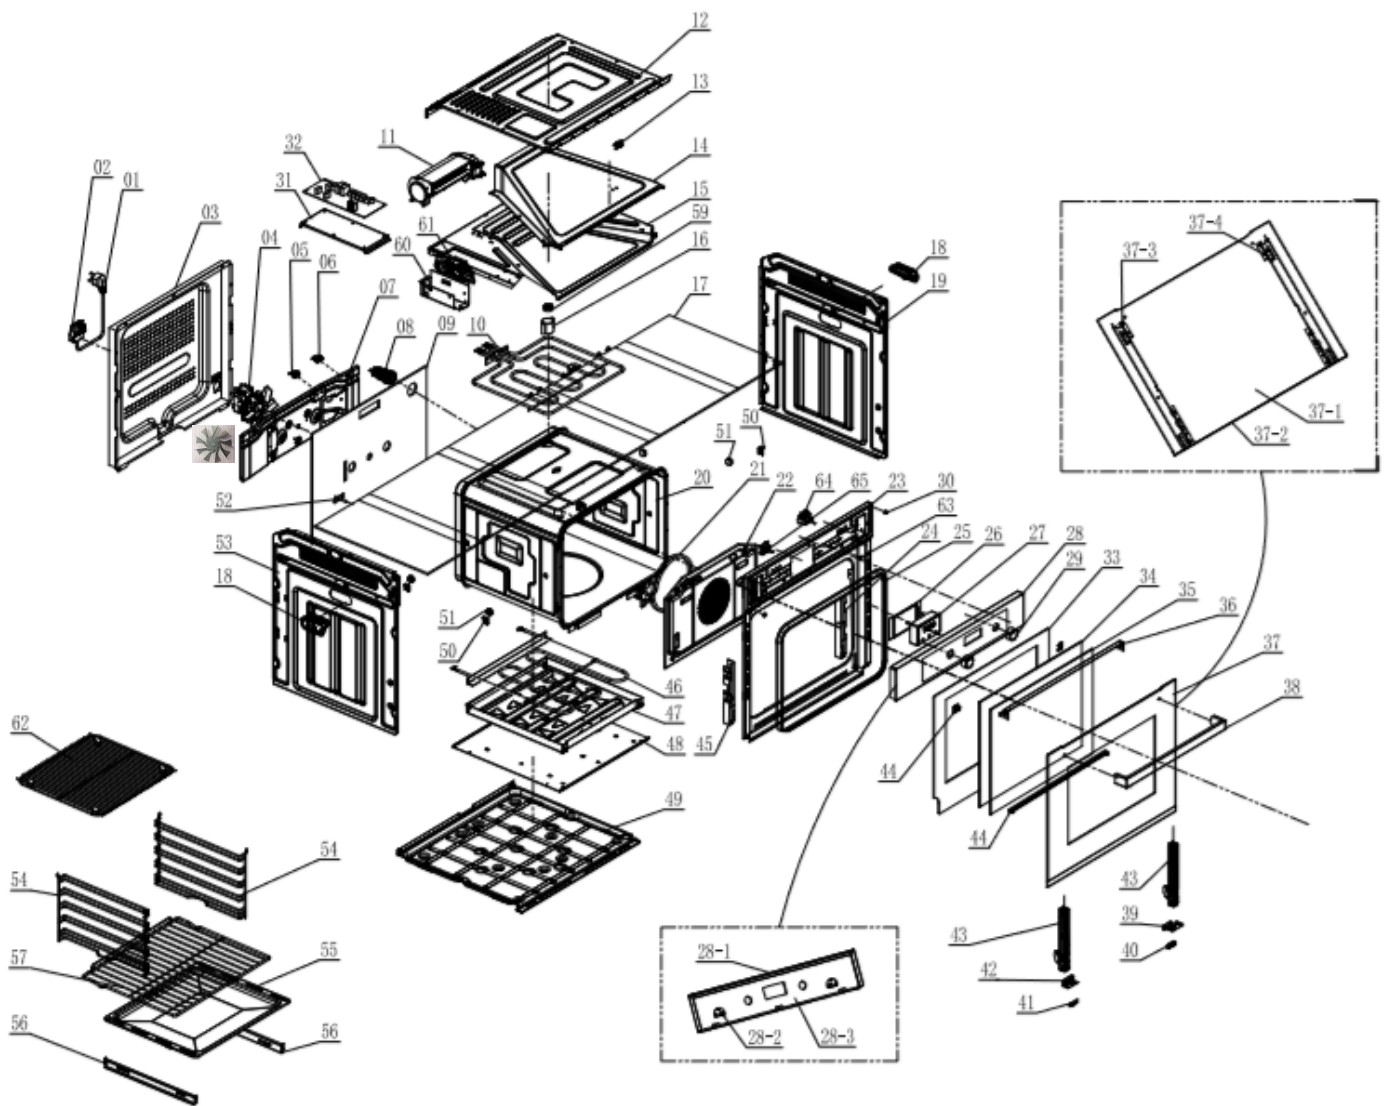

C2239

Caple Classic Pyro Oven

Technical Manual

C2239

Caple Classic Pyro Oven

C2239

Caple Classic Pyro Oven

Item	Part Number	Descriptions	Remarks	Quantity
1	142101500201	Power cord		1
2	1421600101	Power box		1
3	2121600103	Rear cover		1
4	142090020303	Circulating fan motor		1
5	1421100111	Thermostat 90°C		1
6	1421100203	Thermostat 172°C		1
7	2121500601	Bracket of convection motor		1
8	1420700113	Halogen lamp		2
9	1920100229	Rear isolation cotton		1
10	1420500129	Top heater		1
11	1420900220	Motor (cooling fan)		1
12	2121400901	Top cover		1
13	1421100112	Thermostat 145°C		1
14	2126700112	Cooling cover component		1
15	2127500501	Top Panel		1
16	2126800701	Vent		1
17	1920100123	Top isolation cotton		1
18	1320400101	Holder		2
19	2121000302	Right side panel		1
20	2.1209E+11	Cavity assembly		1
21	1420500407	Circle heater		1
22	212030080102	Fan cover		1
23	212020014901	Door frame		1
24	2126500207	Right hinge bracket		1
25	1320200902	Door seal		1
26	2123410004	Timer bracket		1
27	1421500134	Timer		1
28	C2239CPC	Control Panel component	Glass for Control Panel	1
			Glass bracket	2
			Stainless steel Frame	2
29	132010015101	Knobs		2
30	1320600105	Cushion for control panel		2
31	2127700501	Fixing plate for power board		1
32	1422100159	Power board		1