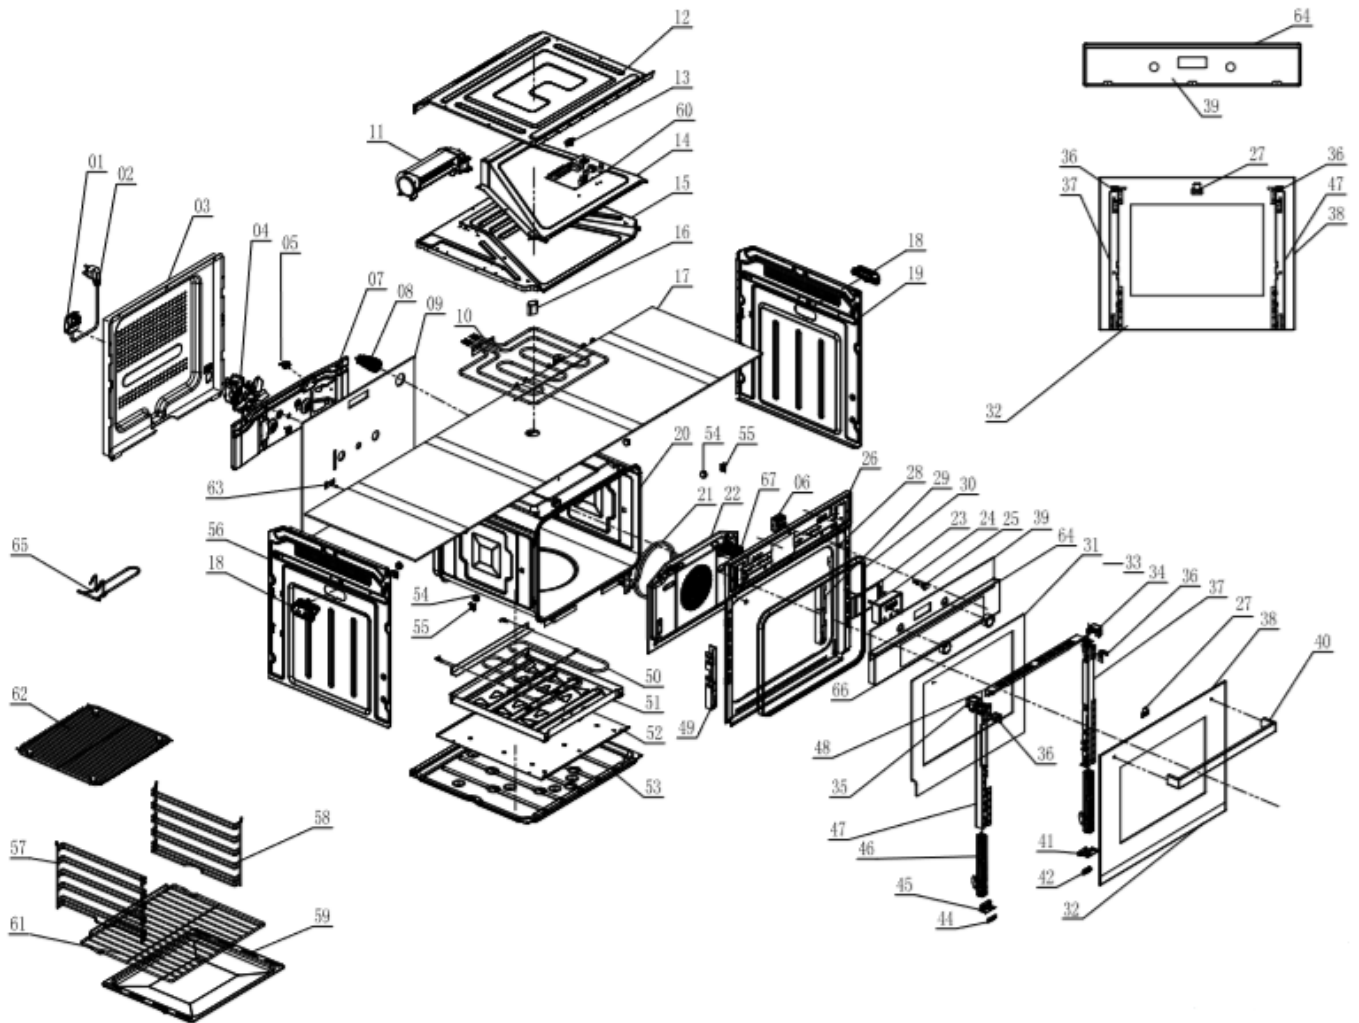

C2237

Caple Single Oven – Stainless Steel

Technical Manual

C2237

Caple Single Oven – Stainless Steel

C2237

Caple Single Oven – Stainless Steel

Item	Part Number	Description	Additional Info	Quantity
1	142101500201	Power cord		1
2	1421600101	Power box		1
3	2121600103	Rear cover		1
4	142090020303	Circulating fan motor		1
5	1421200107	Thermostat 125°C		1
6	1421100205	Liquid expansion thermostat		1
7	2121500601	Bracket of convection motor		1
8	1420700113	Halogen lamp		2
9	1920100225	Rear isolation cotton		1
10	1420500125	Top heater		1
11	1420900218	Motor (cooling fan)		1
12	2121400201	Top cover		1
13	1421200108	50°C Thermostat		1
14	2126700103	Cooling cover component		1
15	2121200501	Top Panel		1
16	2126800701	Vent		1
17	1920100122	Top isolation cotton		1
18	1320400101	Holder		2
19	2121000302	Right side panel		1
20	212090051701	Cavity assembly		1
21	1420500309	Circle heater		1
22	212030080103	Fan cover		1
23	2123410004	Timer bracket		1
24	1421500133	Timer		1
25	1420400107	#1 indicator		1
26	212020014803	Door frame		1
28	1124300202	Plastic cushion for Door frame		2
29	2126500207	Right hinge bracket		1