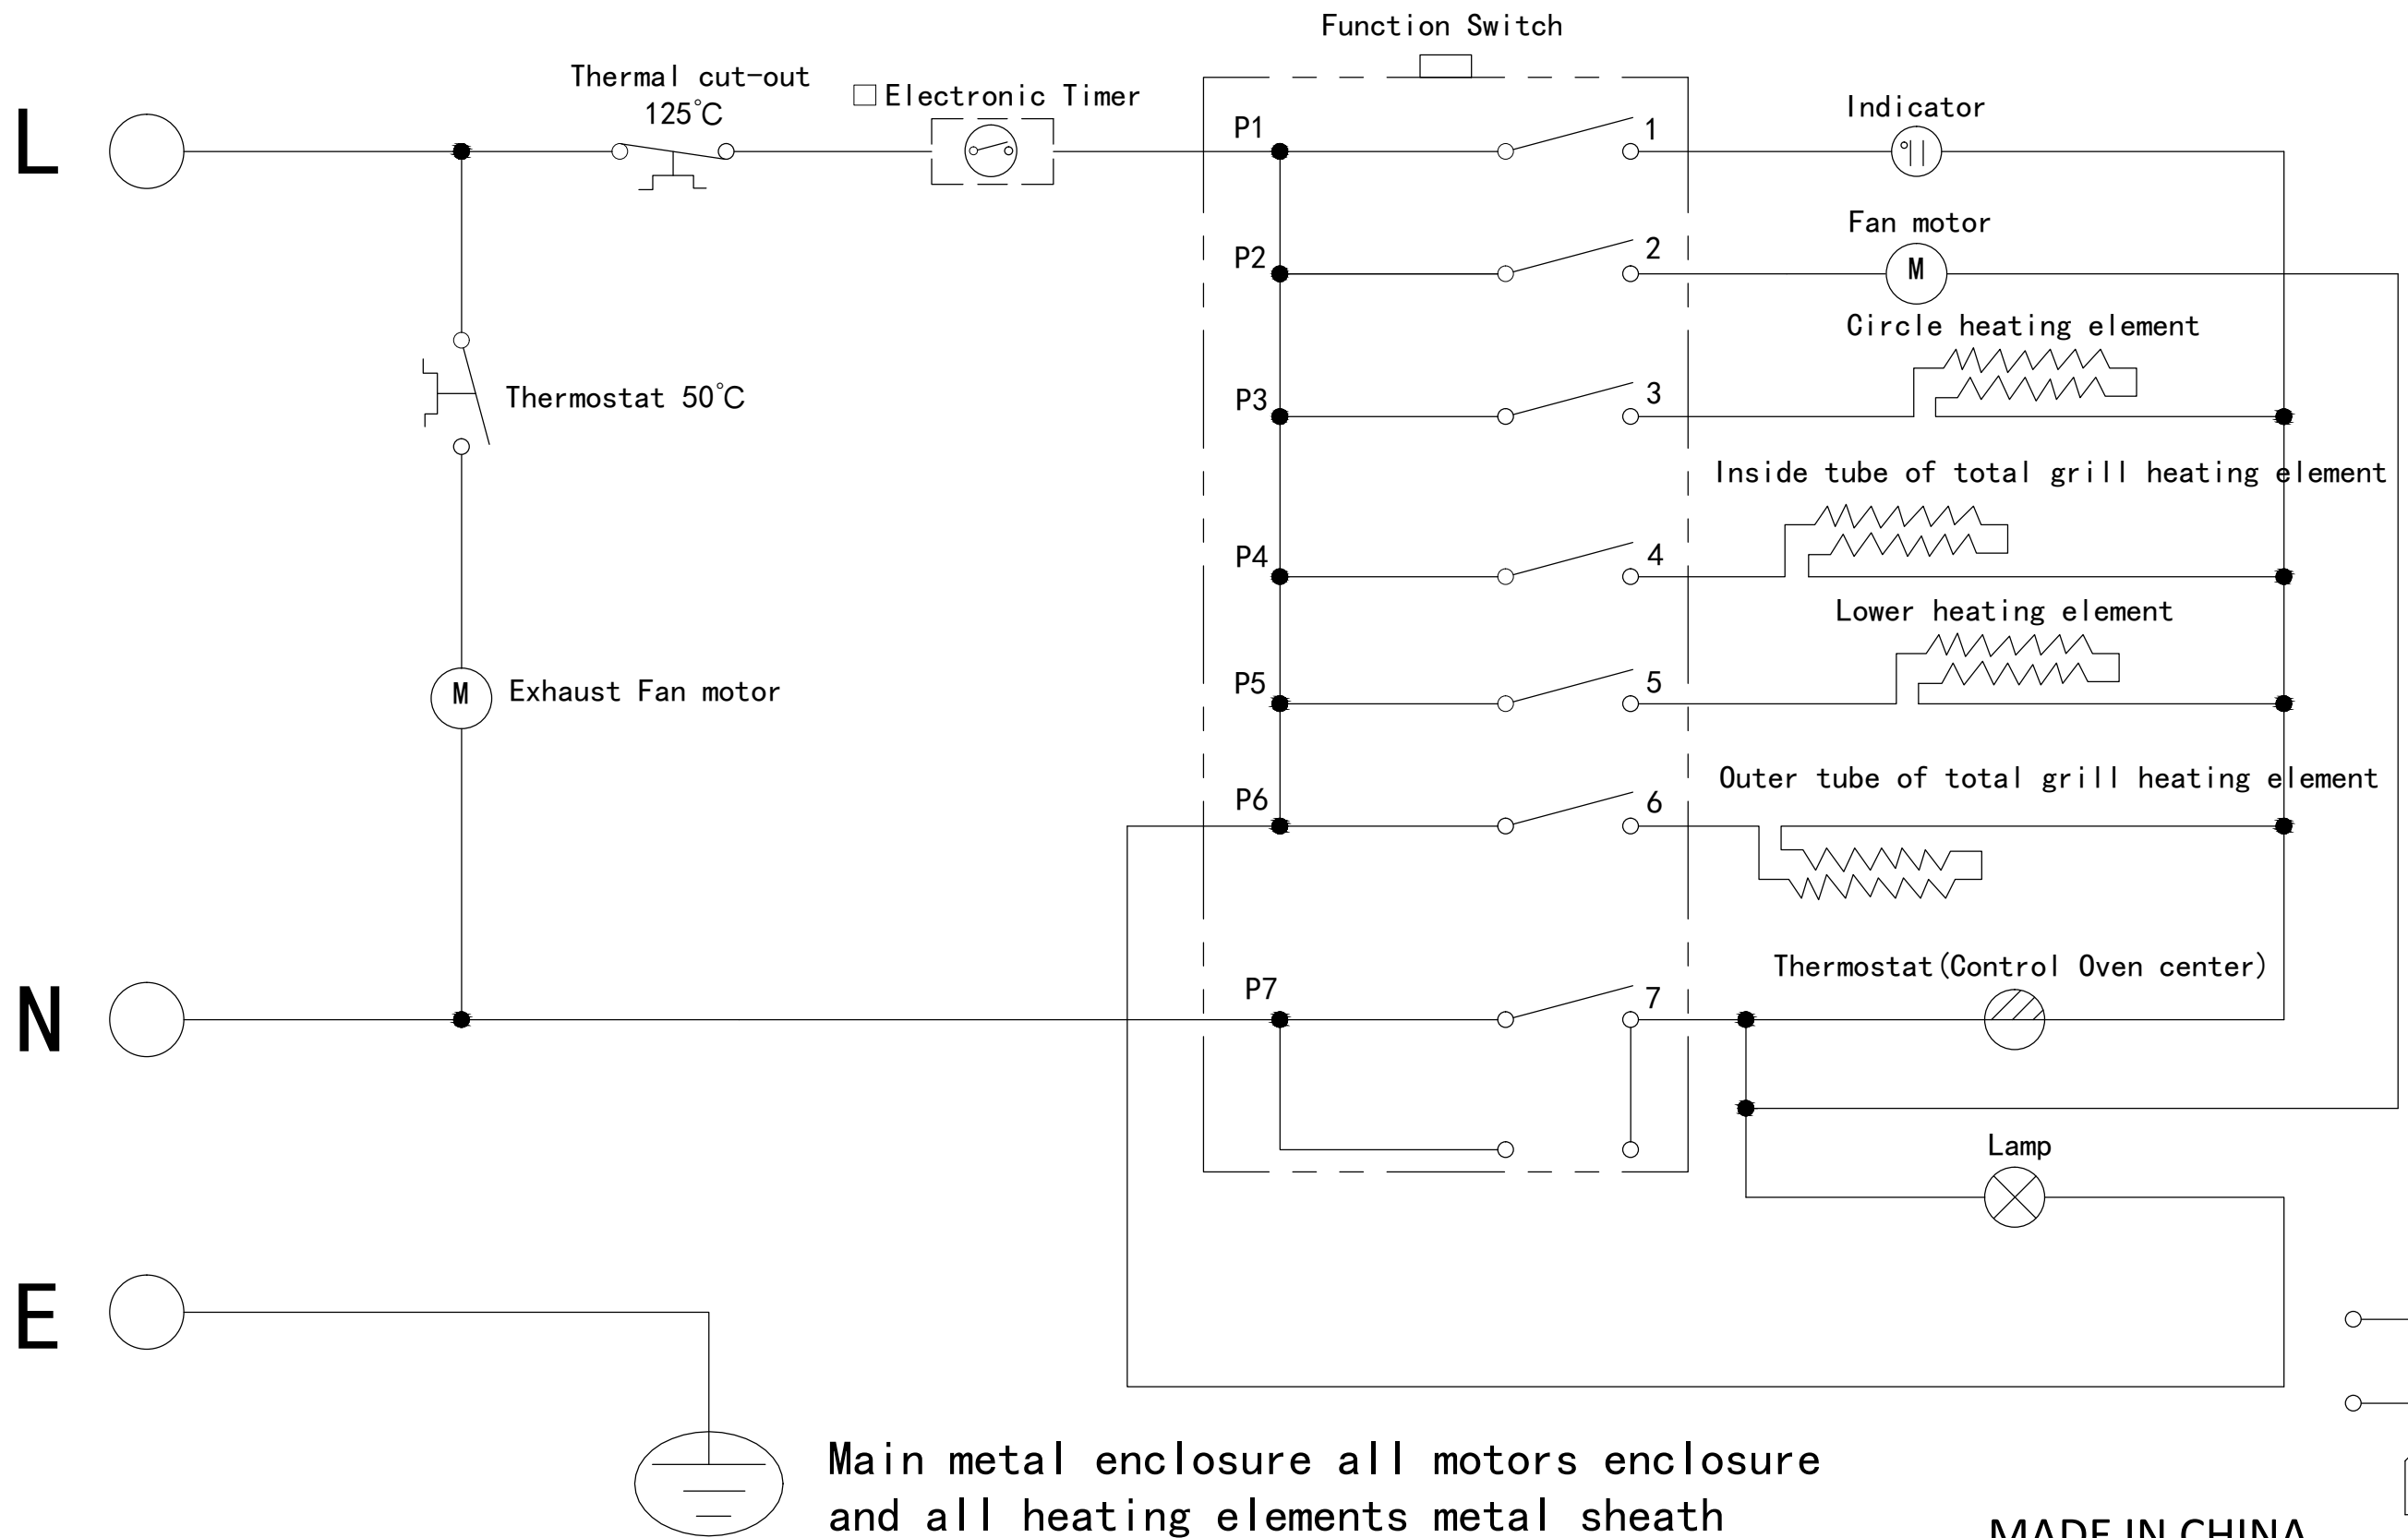

C2237

Caple Single Oven – Stainless Steel

Technical Manual

C2237

Caple Single Oven – Stainless Steel

C2237

Caple Single Oven – Stainless Steel

Item	Part Number	Description	Additional Info	Quantity
1	142101500201	Power cord		1
2	1421600101	Power box		1
3	2121600103	Rear cover		1
4	142090020303	Circulating fan motor		1
5	1421200107	Thermostat 125°C		1
6	1421100205	Liquid expansion thermostat		1
7	2121500601	Bracket of convection motor		1
8	1420700113	Halogen lamp		2
9	1920100225	Rear isolation cotton		1
10	1420500125	Top heater		1
11	1420900218	Motor (cooling fan)		1
12	2121400201	Top cover		1
13	1421200108	50°C Thermostat		1
14	2126700103	Cooling cover component		1
15	2121200501	Top Panel		1
16	2126800701	Vent		1
17	1920100122	Top isolation cotton		1
18	1320400101	Holder		2
19	2121000302	Right side panel		1
20	212090051701	Cavity assembly		1
21	1420500309	Circle heater		1
22	212030080103	Fan cover		1
23	2123410004	Timer bracket		1
24	1421500133	Timer		1
25	1420400107	#1 indicator		1
26	212020014803	Door frame		1
28	1124300202	Plastic cushion for Door frame		2
29	2126500207	Right hinge bracket		1

C2237

Caple Single Oven – Stainless Steel

Item	Part Number	Description	Additional Info	Quantity
57	EB-67ERCD-16/17	Side shelves	Left side shelve	1
58			Right side shelve	1
59	212210010404	Food tray		1
61	1120500122	Big grill rack		2
62	1120500203	Small grill rack		1
63	1121800107	Upper Probe		1
65	2123800102	Tray handle		1
66	132010015101	Knobs		2
67	142020010201	Switch		1

CLCD67SS

Complete door code

C2237 Circuit Schematics

THE ENCLOSED ELECTRICAL DIAGRAM IS INTENDED FOR SERVICE PERSONNEL ONLY

MADE IN CHINA