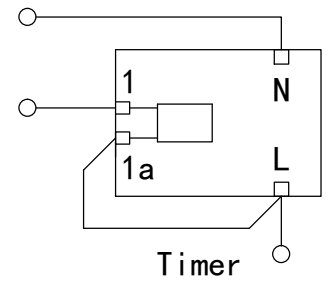

C2234BK

Caple single oven – Black

Item	Part Number	Description	Additional Info	Quantity
56	2121100303	Left side panel		1
57	EB-67ERCD-16/17	Side shelves	Left side shelve	1
58			Right side shelve	1
59	212210010404	Food tray		1
61	1120500122	Big grill rack		2
62	1120500203	Small grill rack		1
63	1121800107	Upper Probe		1
65	2123800102	Tray handle		1
66	132010015101	Knobs		2
67	142020010901	Switch		1
	CLCD67GL	Complete door		

# C2220 C2234 C2234BK Circuit Schematics

THE ENCLOSED ELECTRICAL DIAGRAM IS INTENDED FOR SERVICE PERSONNEL ONLY

Main metal enclosure all motors enclosure and all heating elements metal sheath

MADE IN CHINA