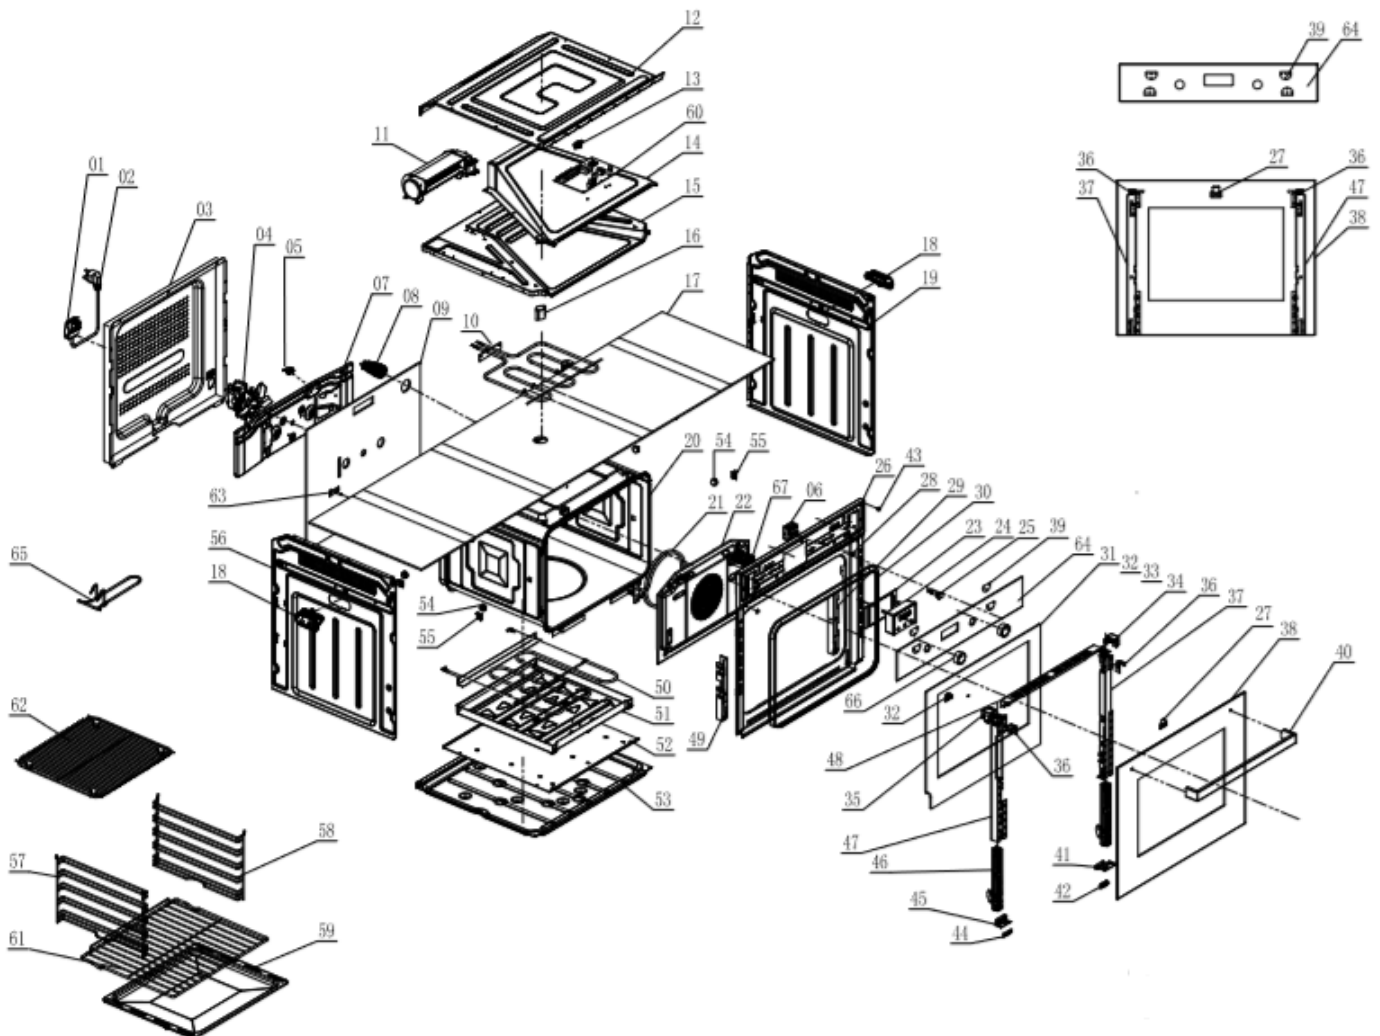

C2234BK

Caple single oven – Black

Technical Manual

C2234BK

Caple single oven – Black

C2234BK

Caple single oven – Black

Item	Part Number	Description	Additional Info	Quantity
1	142101500201	Power cord		1
2	1421600101	Power box		1
3	2121600103	Rear cover		1
4	142090020303	Circulating fan motor		1
5	1421200107	Thermostat 125°C		1
6	1421100205	Liquid expansion thermostat		1
7	2121500601	Bracket of convection motor		1
8	1420700113	Halogen lamp		2
9	1920100225	Rear isolation cotton		1
10	1420500143	Top heater		1
11	1420900218	Motor (cooling fan)		1
12	2121400201	Top cover		1
13	1421200108	50°C Thermostat		1
14	2126700103	Cooling cover component		1
15	2121200501	Top Panel		1
16	2126800701	Vent		1
17	1920100122	Top isolation cotton		1
18	1320400101	Holder		2
19	2121000302	Right side panel		1
20	212090051701	Cavity assembly		1
21	1420500309	Circle heater		1
22	212030080103	Fan cover		1
23	2123410004	Timer bracket		1
24	1421500133	Timer		1
25	1420400107	#1 indicator		1
26	212020014803	Door frame		1
28	1124300202	Plastic cushion for Door frame		2
29	2126500207	Right hinge bracket		1