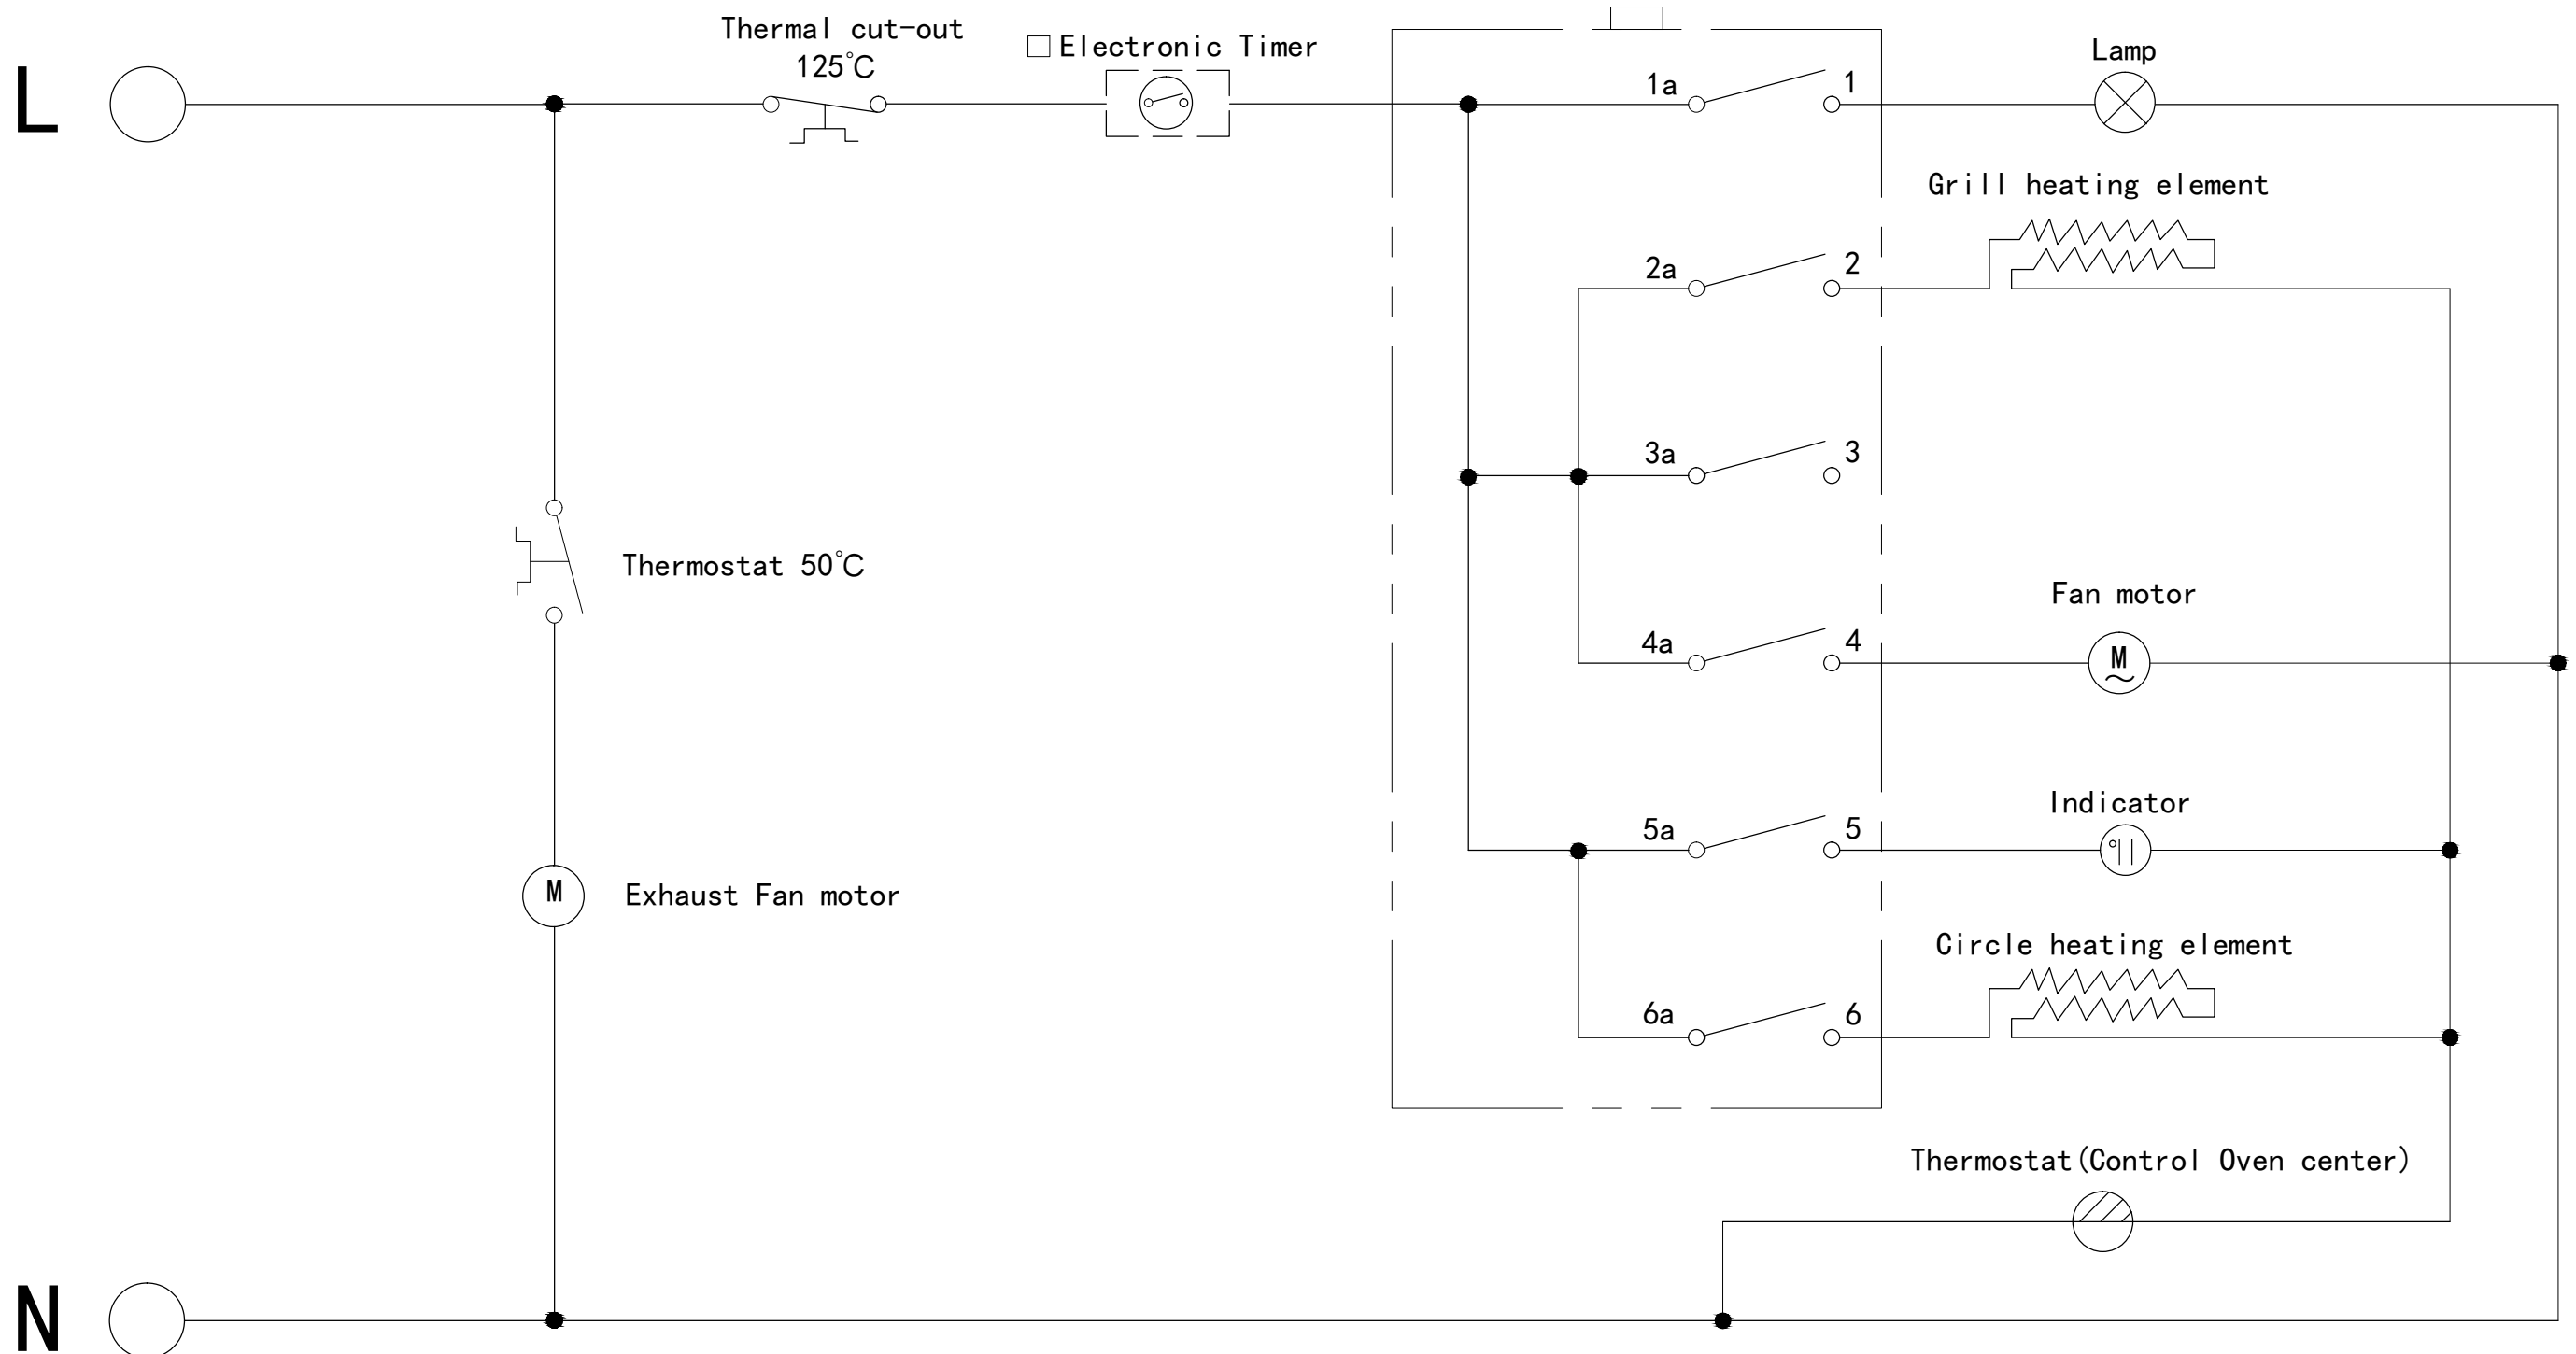

C2234BK

Caple single oven – Black

Item	Part Number	Description	Additional Info	Quantity
56	2121100303	Left side panel		1
57	EB-67ERCD-16/17	Side shelves	Left side shelve	1
58			Right side shelve	1
59	212210010404	Food tray		1
61	1120500122	Big grill rack		2
62	1120500203	Small grill rack		1
63	1121800107	Upper Probe		1
65	2123800102	Tray handle		1
66	132010015101	Knobs		2
67	142020010901	Switch		1
	CLCD67GL	Complete door		

C2220 C2234 C2234BK Circuit Schematics

THE ENCLOSED ELECTRICAL DIAGRAM IS INTENDED FOR SERVICE PERSONNEL ONLY