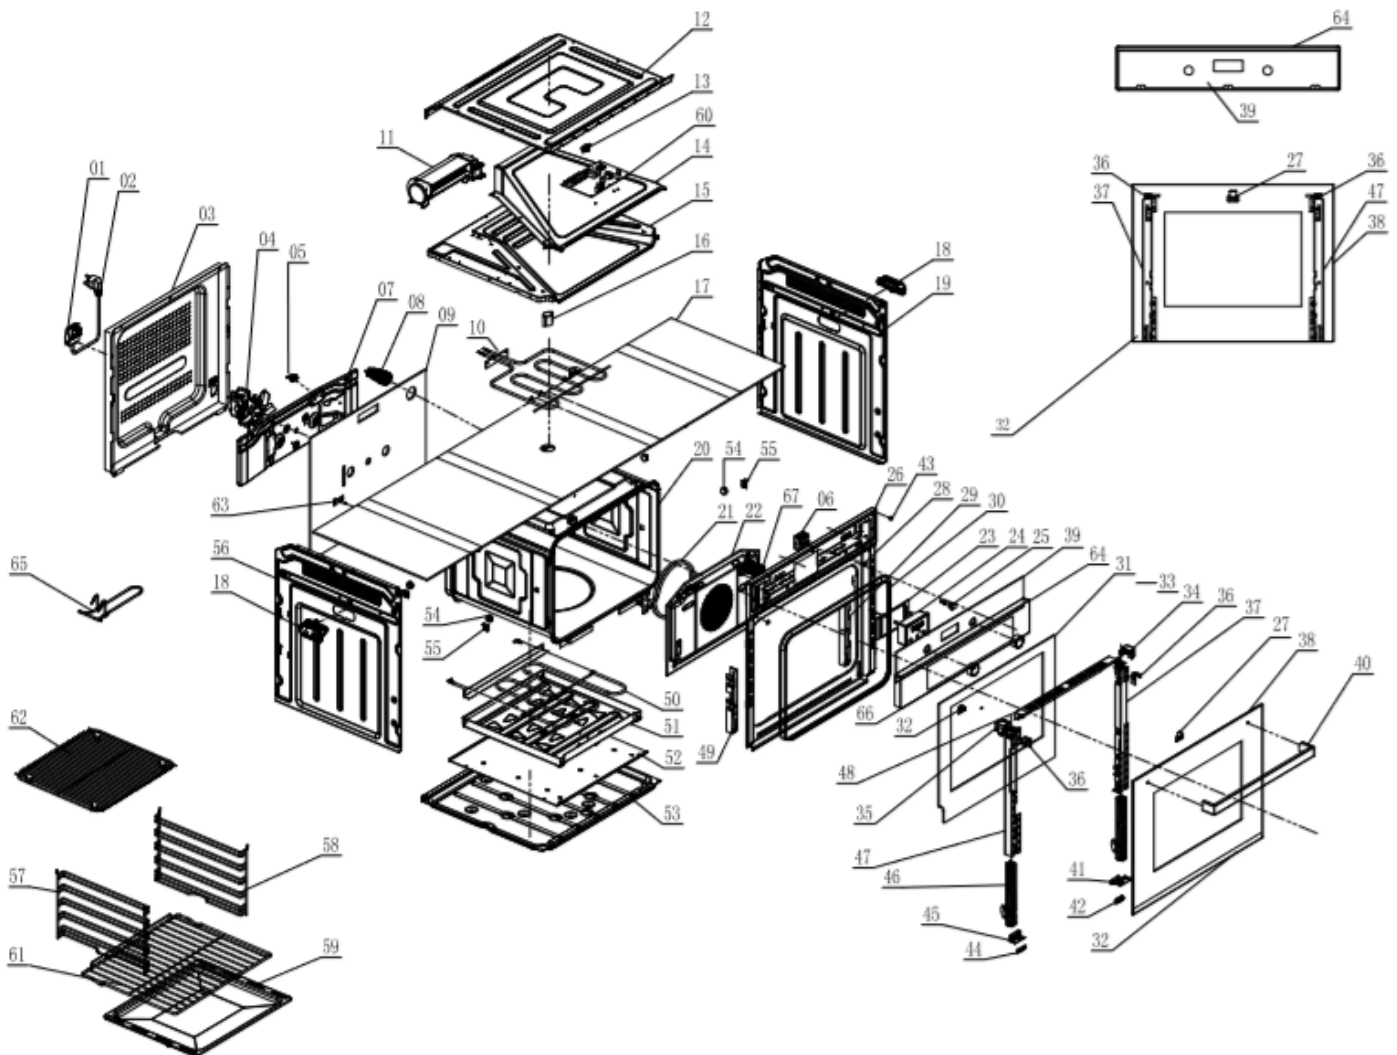

C2234

Caple single oven – Stainless Steel

Technical Manual

C2234

Caple single oven – Stainless Steel

C2234

Caple single oven – Stainless Steel

Item	Part Number	Description	Addition Info	Quantity
1	142101500201	Power cord		1
2	1421600101	Power box		1
3	2121600103	Rear cover		1
4	142090020303	Circulating fan motor		1
5	1421200107	Thermostat 125°C		1
6	1421100205	Liquid expansion thermostat		1
7	2121500601	Bracket of convection motor		1
8	1420700113	Lamp		2
9	1920100225	Rear isolation cotton		1
10	1420500143	Top heater		1
11	1420900218	Motor (cooling fan)		1
12	2121400201	Top cover		1
13	1421200108	50°C Thermostat		1
14	2126700103	Cooling cover component		1
15	2121200501	Top Panel		1
16	2126800701	Vent		1
17	1920100122	Top isolation cotton		1
18	1320400101	Holder		2
19	2121000302	Right side panel		1
20	212090051701	Cavity assembly		1
21	1420500309	Circle heater		1
22	212030080103	Fan cover		1
23	2123410004	Timer bracket		1
24	1421500133	Timer		1
25	1420400107	#1 indicator		1
26	212020014803	Door frame		1
28	1124300202	Plastic cushion for Door frame		2
29	2126500207	Right hinge bracket		1