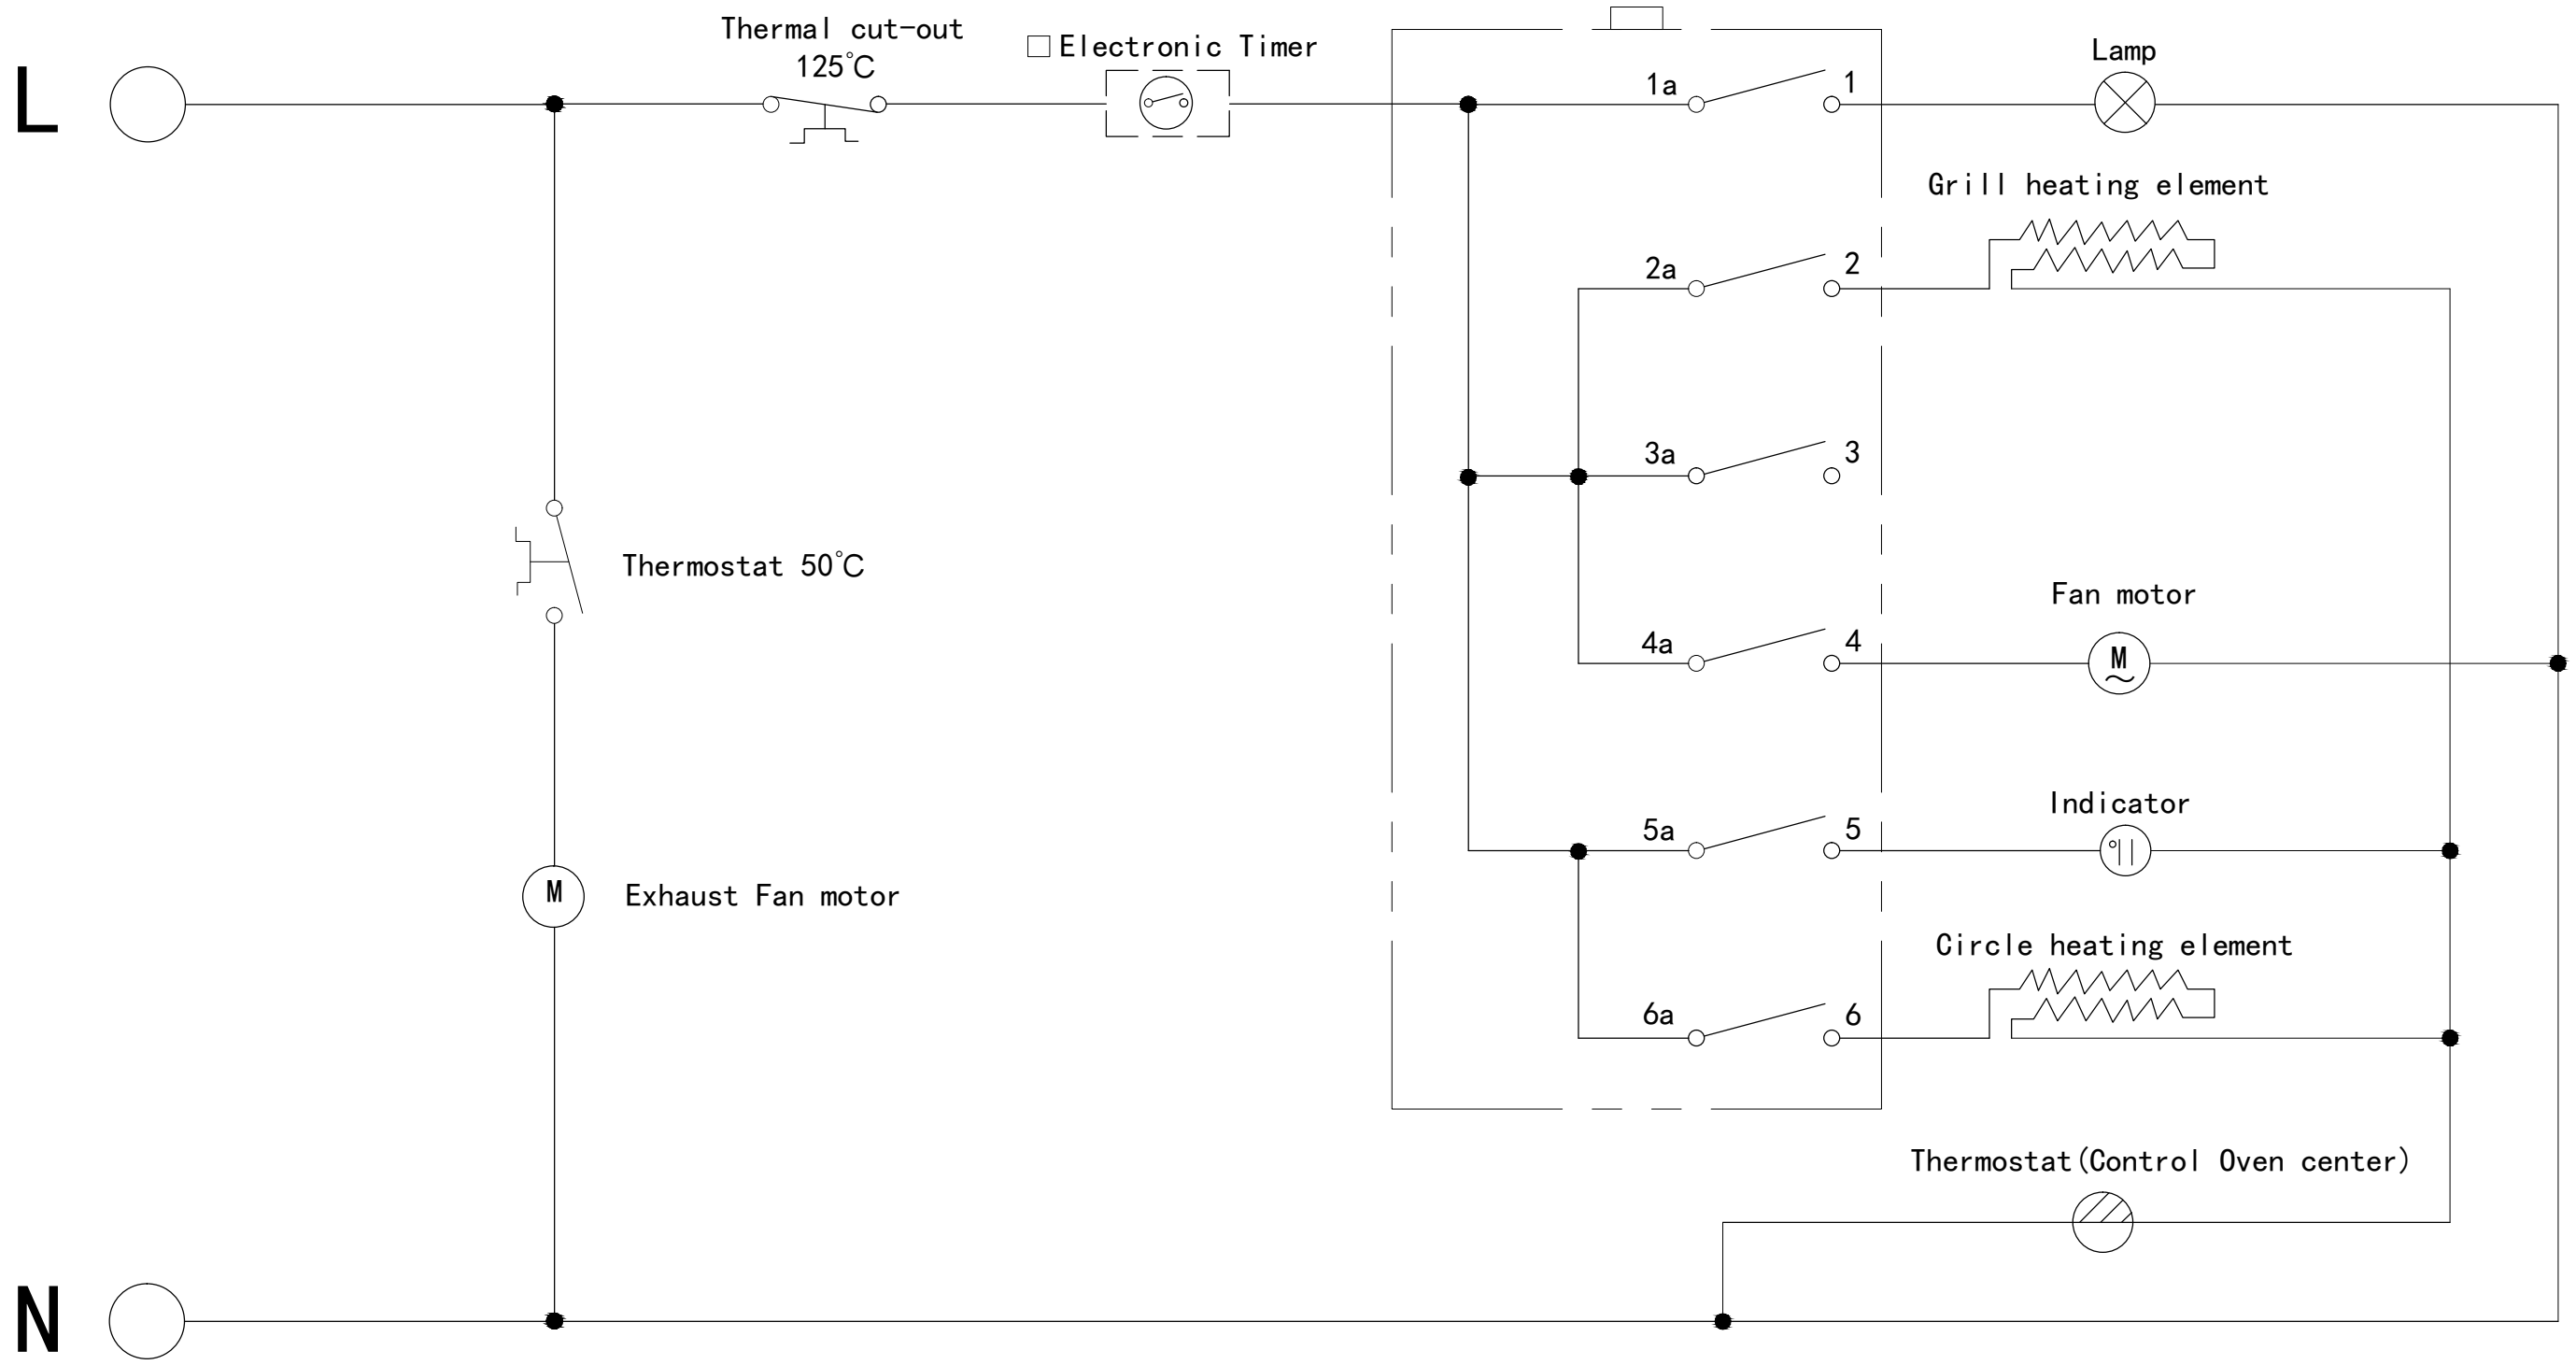

C2234

Caple single oven – Stainless Steel

Item	Part Number	Description	Addition Info	Quantity
59	212210010404	Food tray		1
61	1120500122	Big grill rack		2
62	1120500203	Small grill rack		1
63	1121800107	Upper Probe		1
65	2123800102	Tray handle		1
66	132010015101	Knobs		2
67	142020010901	Switch		1

CLCD67SS

Complete door code

C2220 C2234 C2234BK Circuit Schematics

THE ENCLOSED ELECTRICAL DIAGRAM IS INTENDED FOR SERVICE PERSONNEL ONLY