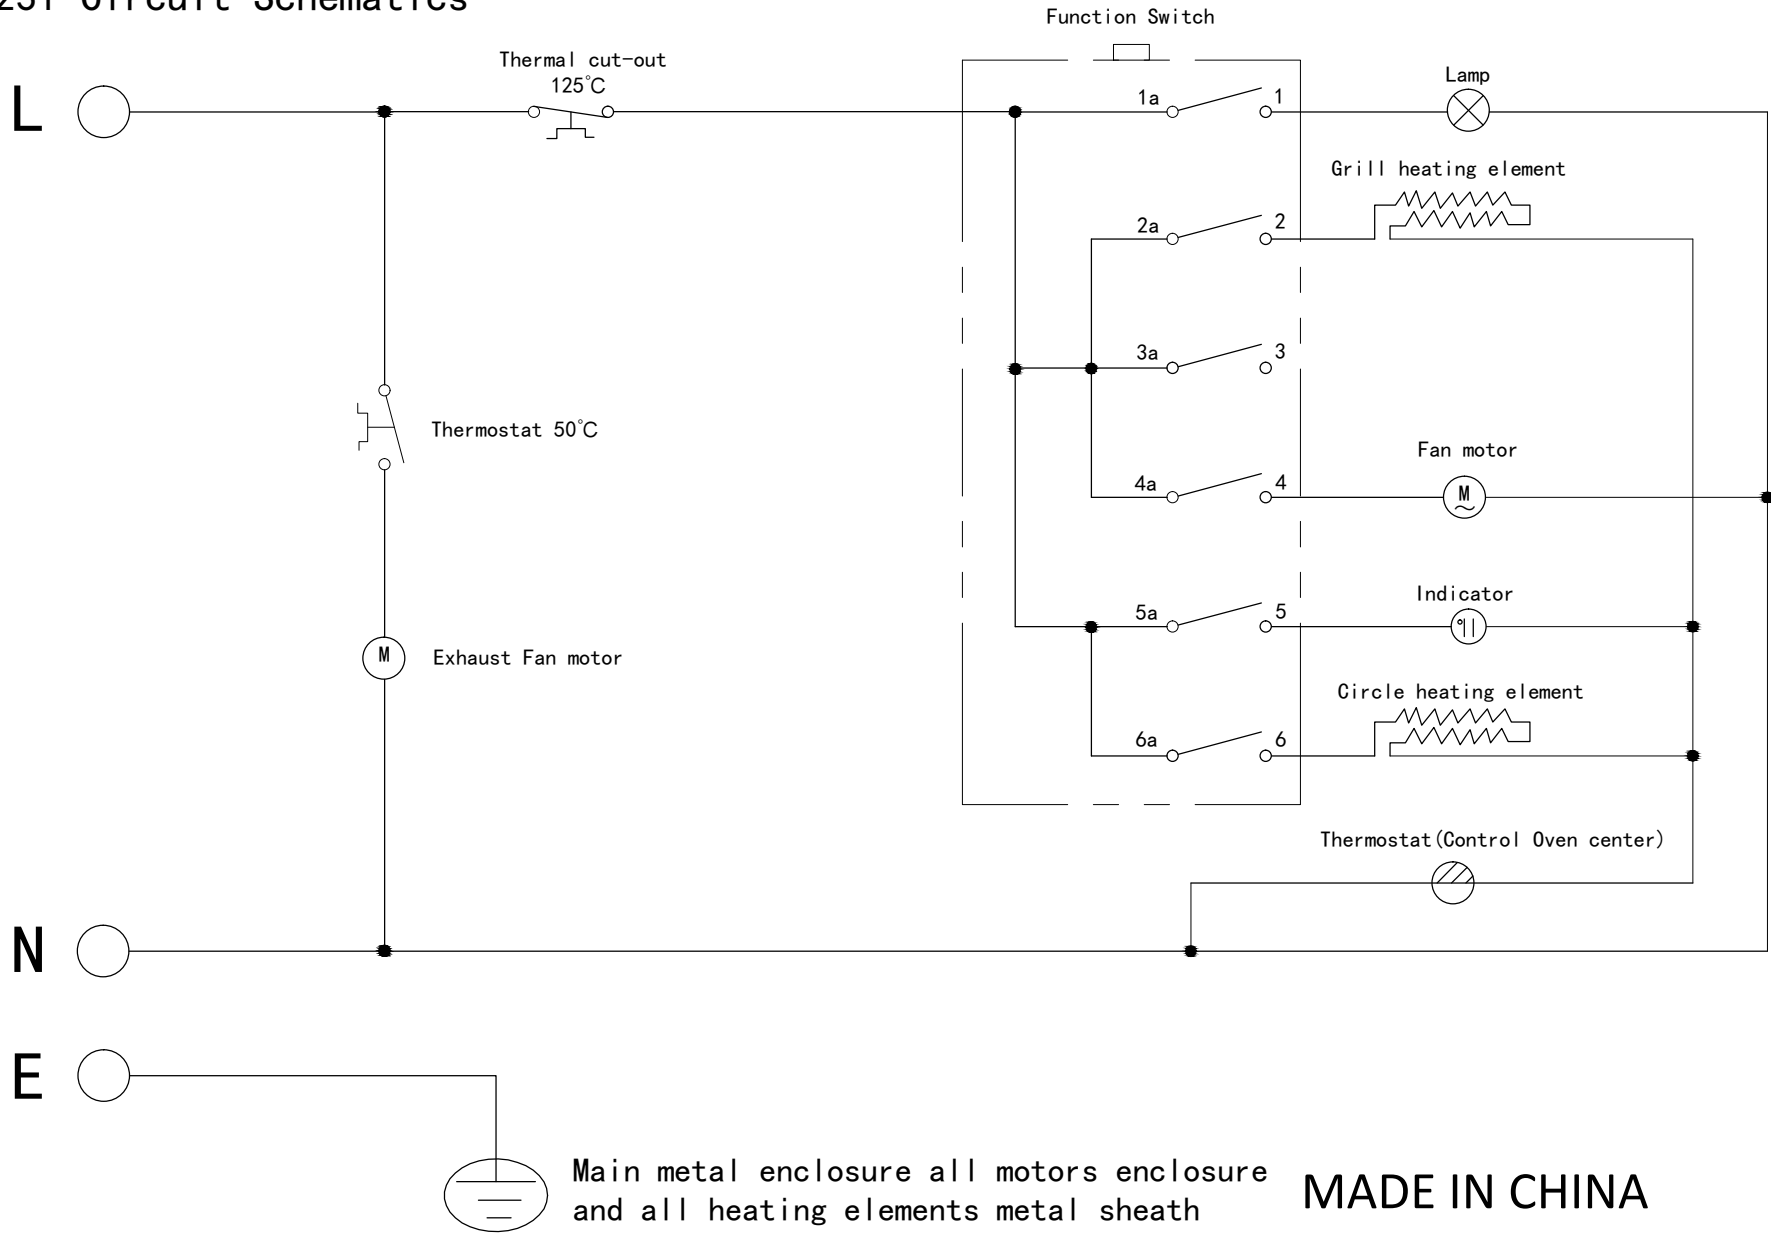

C2231 Circuit Schematics

THE ENCLOSED ELECTRICAL DIAGRAM IS INTENDED FOR SERVICE PERSONNEL ONLY

Main metal enclosure all motors enclosure and all heating elements metal sheath

MADE IN CHINA