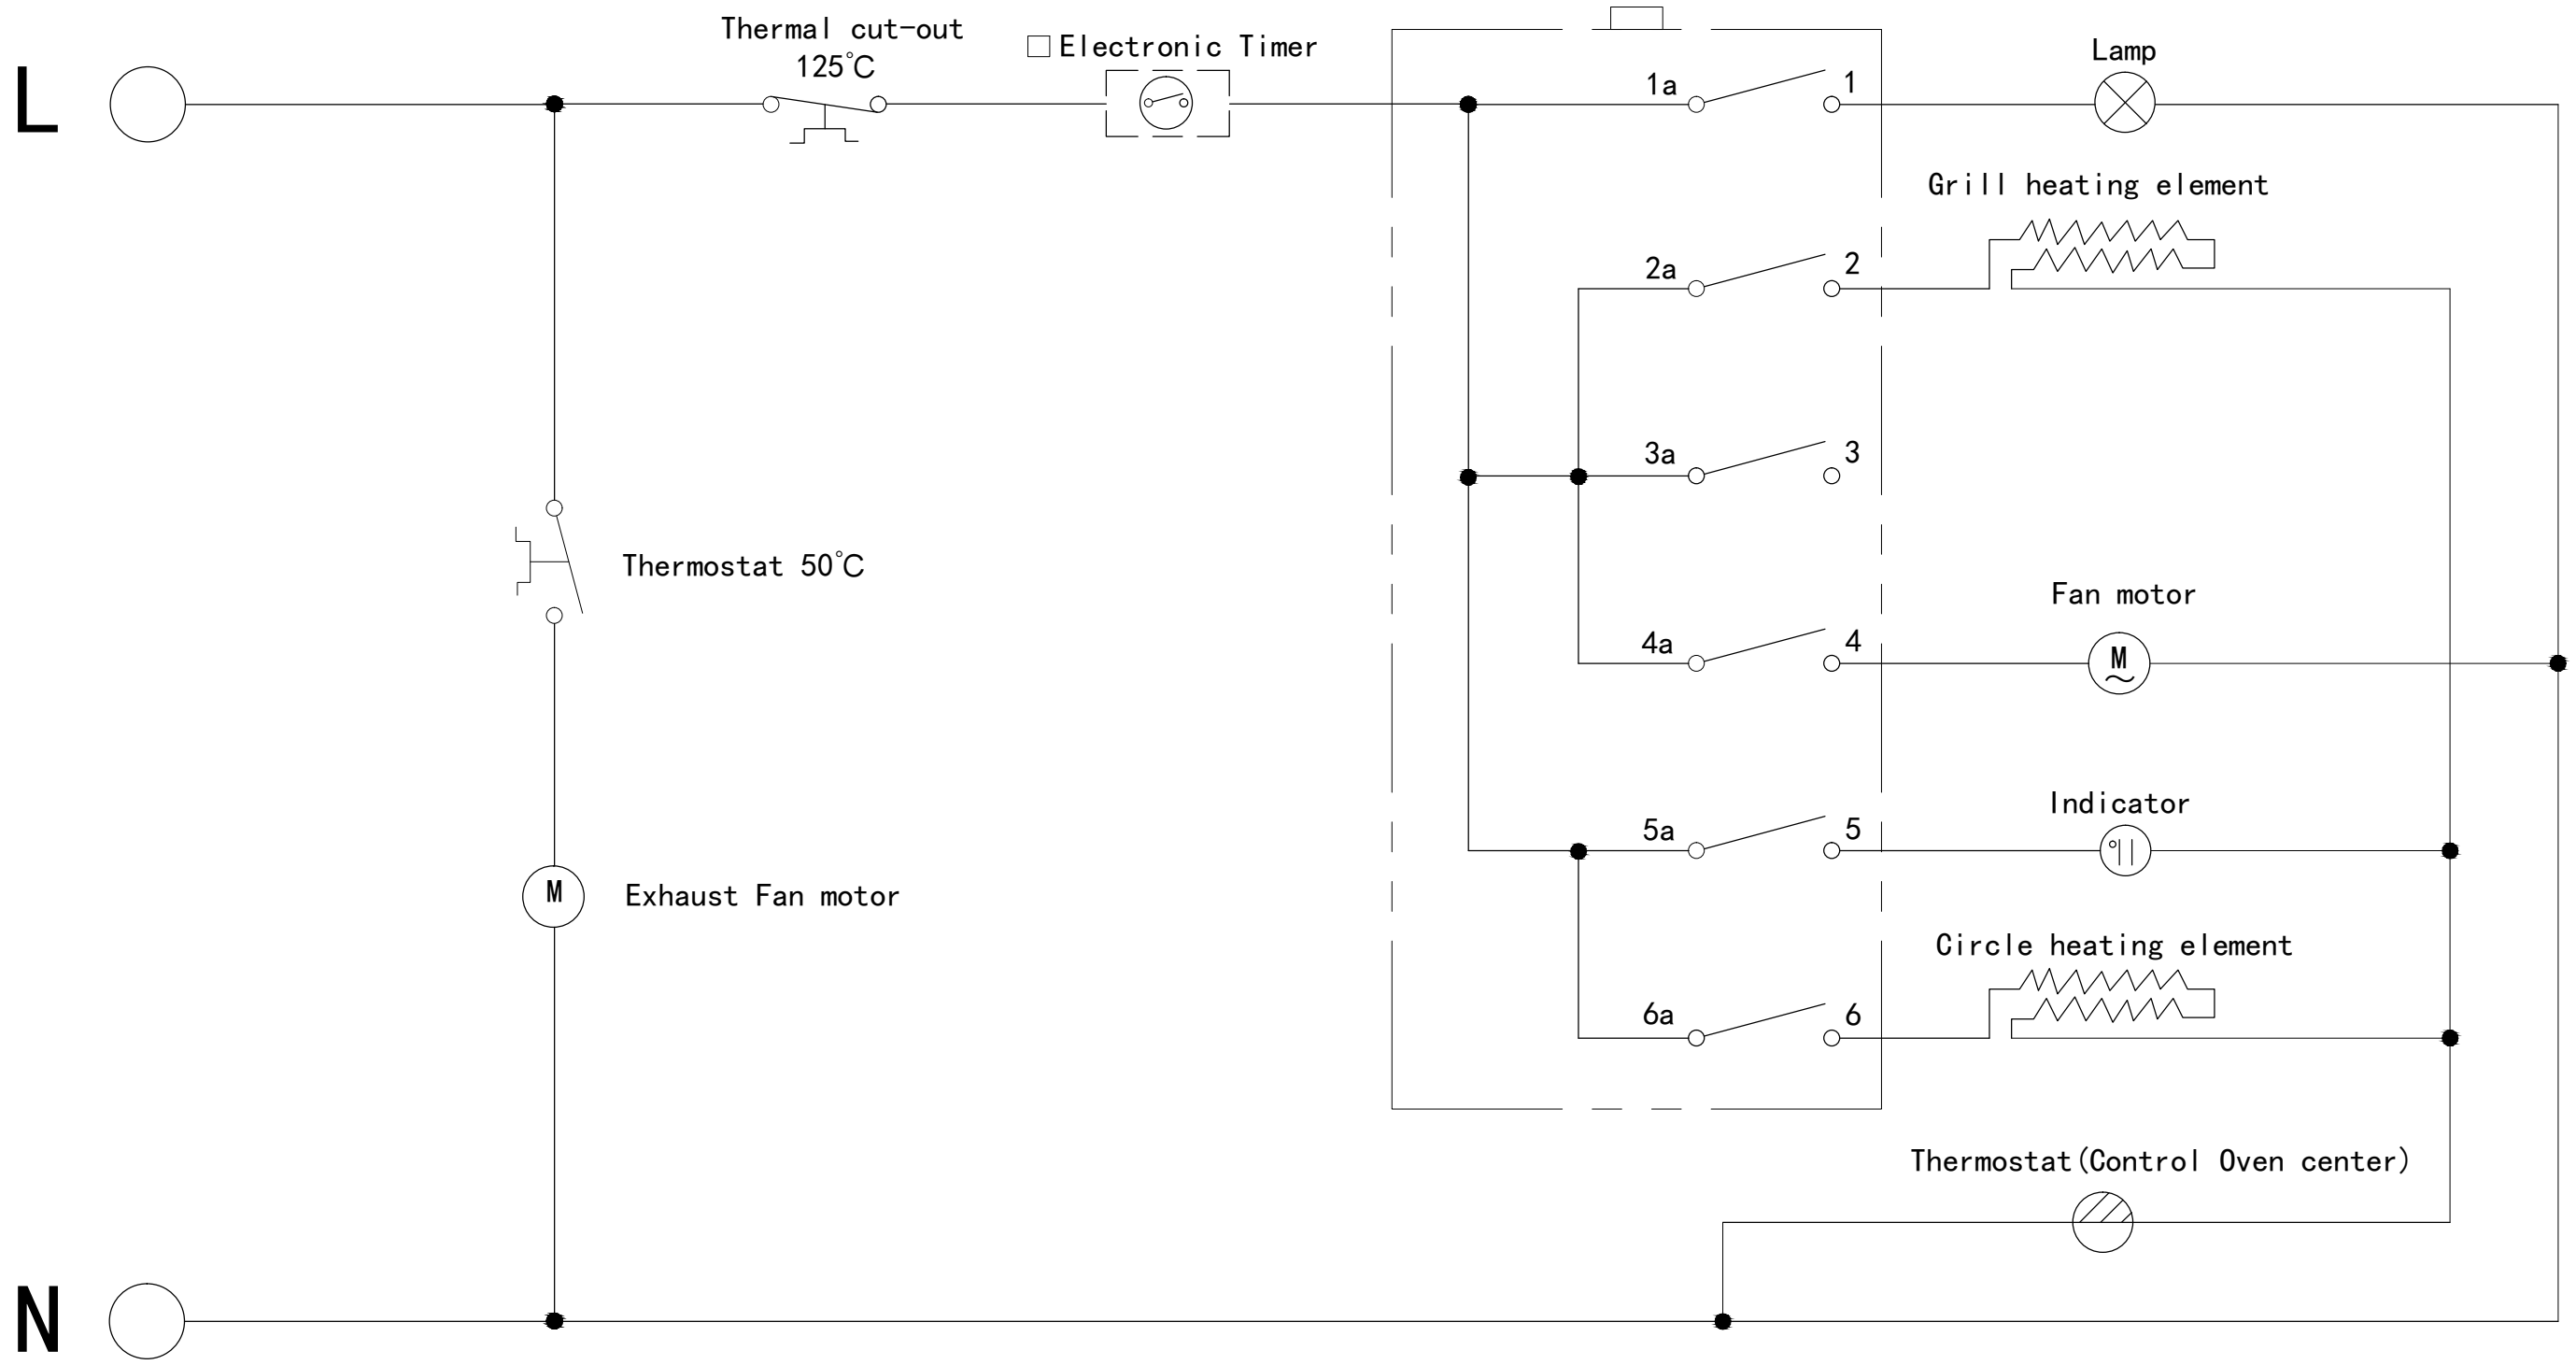

C2220

Caple Classic Side Opening Oven Stainless Steel

Item	Part Number	Description	Additional Info	Quantity
50	1420500210	Bottom heater		1
51	212210010404	Food tray		1
52	2121300103	Insulation plate		1
53	1120500203	Small grill rack		1
54	1120500122	Big grill rack		2
55	2121100401	Left side panel		1

67CLDOS0 Complete door

H 21020701143002 Top Right Hinge
21020701243002 Top Left Hinge
H 21020701343002 Bottom Right Hinge
21020701443002 Bottom Left Hinge

DHSC2220 Roller catch kit

C2220 C2234 C2234BK Circuit Schematics

THE ENCLOSED ELECTRICAL DIAGRAM IS INTENDED FOR SERVICE PERSONNEL ONLY