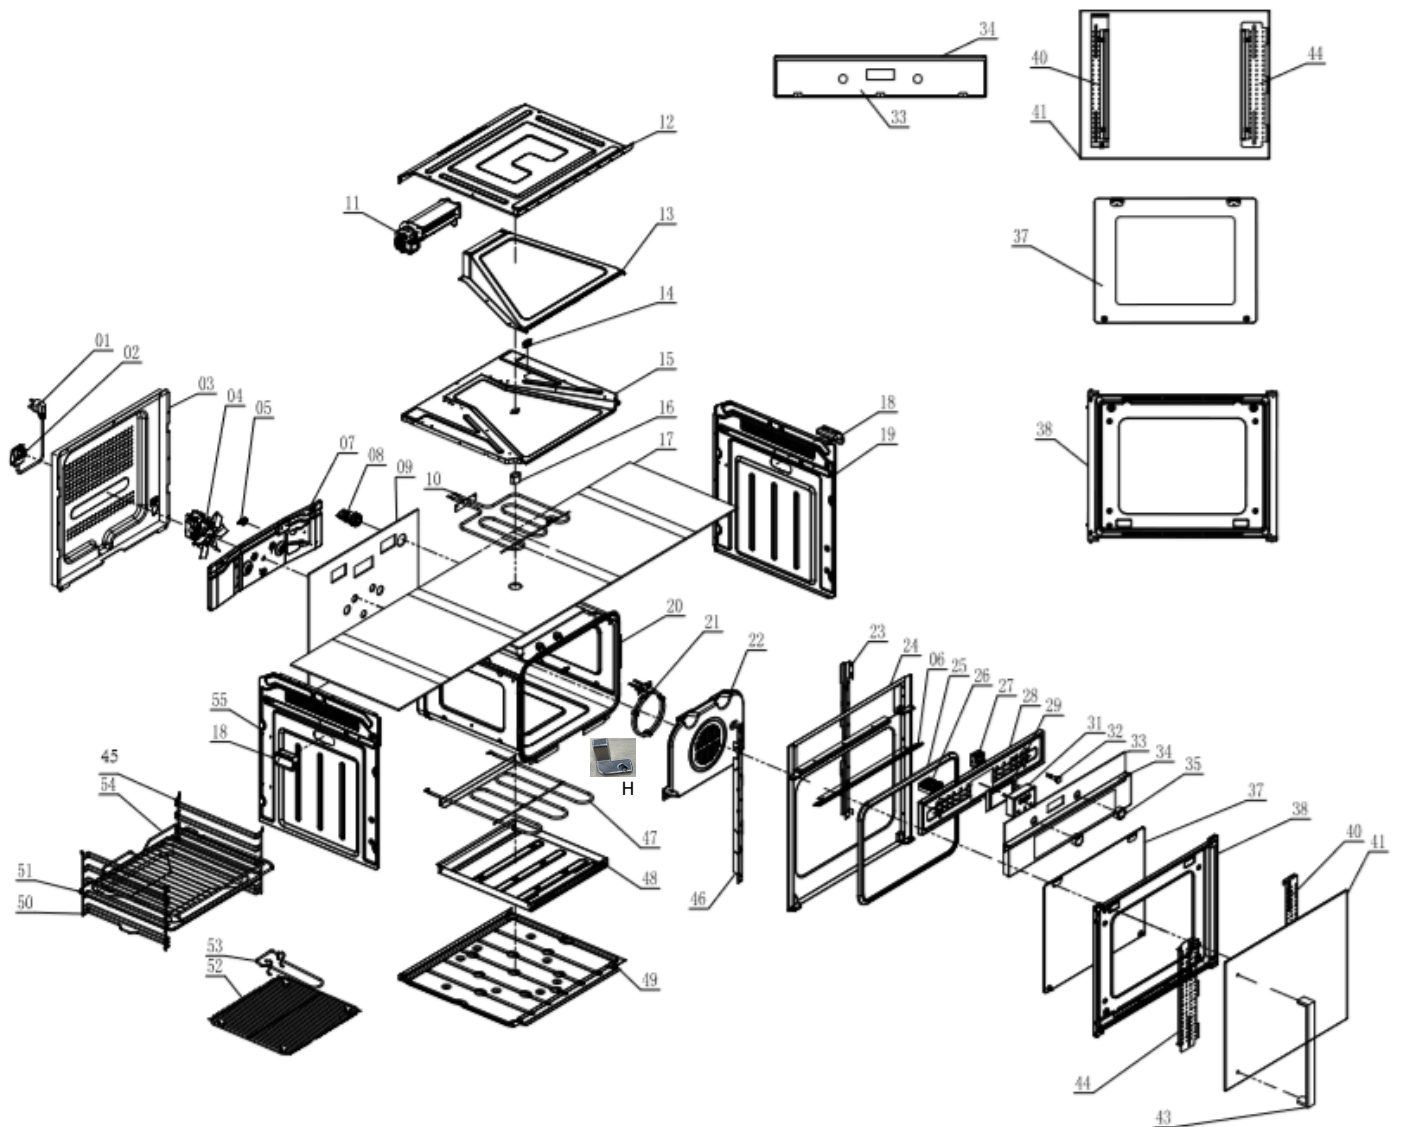

C2220

Caple Classic Side Opening Oven Stainless Steel

Technical Manual

C2220

Caple Classic Side Opening Oven Stainless Steel

C2220

Caple Classic Side Opening Oven Stainless Steel

Item	Part Number	Description	Additional Info	Quantity
1	142101500201	Power cord		1
2	1421600101	Power box		1
3	2121600103	Rear cover		1
4	142090020303	Circulating fan motor		1
5	1421200107	Thermostat 125°C		1
7	2121500601	Bracket of convection motor		1
8	1420700113	Halogen lamp		2
9	1920100225	Rear isolation cotton		1
10	1420500143	Top heater		1
11	1420900218	Motor (cooling fan)		1
12	2121400301	Top cover		1
13	1421200108	50°C Thermostat		1
14	2126700103	Cooling cover component		1
15	2121200501	Top Panel		1
16	2126800101	Vent		1
17	1920100122	Top isolation cotton		1
18	1320400101	Holder		2
19	2121000401	Right side panel		1
20	212090051701	Cavity assembly		1
21	1420500309	Circle heater		1
22	212030080103	Fan cover		1
23	2126500206	Right hinge bracket		1
24	2120200143	Door frame		1
25	1320200901	Door seal		1
26	142020010901	Switch		1
27	1421100205	Liquid expansion thermostat		1
28	212491000501	Back panel for control panel		1
29	2123410004	Timer bracket		1