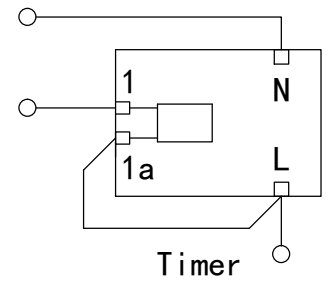

C2220

Caple Classic Side Opening Oven Stainless Steel

Item	Part Number	Description	Additional Info	Quantity
31	1421500133	Timer		1
32	1420400107	#1 indicator		1
33	ECD6CLCPSS	Control panel component	Glass for Control Panel	1
34			Stainless frame	1
35	132010015101	Knobs		2
37	67CLDOSO	Complete door	Inner Glass	1
38			Door frame	1
40			Left Glass Support	1
41			Outer glass	1
43			Handle	1
44			Right glass bracket	1
46	2126500106	Left hinge bracket		1
47	1420500210	Bottom heater		1
48	2121700501	Bottom heater plate		1
49	2121800402	Bottom plate		1
45	EB-67ERCD-16/17	Side shelves	Left side shelve	1
50			Right side shelve	1
41	2126600303	Fixing plate for left outer door hinge assembly		1
42	1320600124	Plastic gasket for right door hinge bracket		1
45	1320600123	Plastic gasket for left door hinge bracket		1
46	2126500106	Left hinge bracket		1
48	2127401807	Door bracket		1
49	2126500107	Left hinge bracket		1

67CLDOS0 Complete door

H 21020701143002 Top Right Hinge  
21020701243002 Top Left Hinge  
H 21020701343002 Bottom Right Hinge  
21020701443002 Bottom Left Hinge

DHSC2220 Roller catch kit

# C2220 C2234 C2234BK Circuit Schematics

THE ENCLOSED ELECTRICAL DIAGRAM IS INTENDED FOR SERVICE PERSONNEL ONLY

Main metal enclosure all motors enclosure and all heating elements metal sheath

MADE IN CHINA