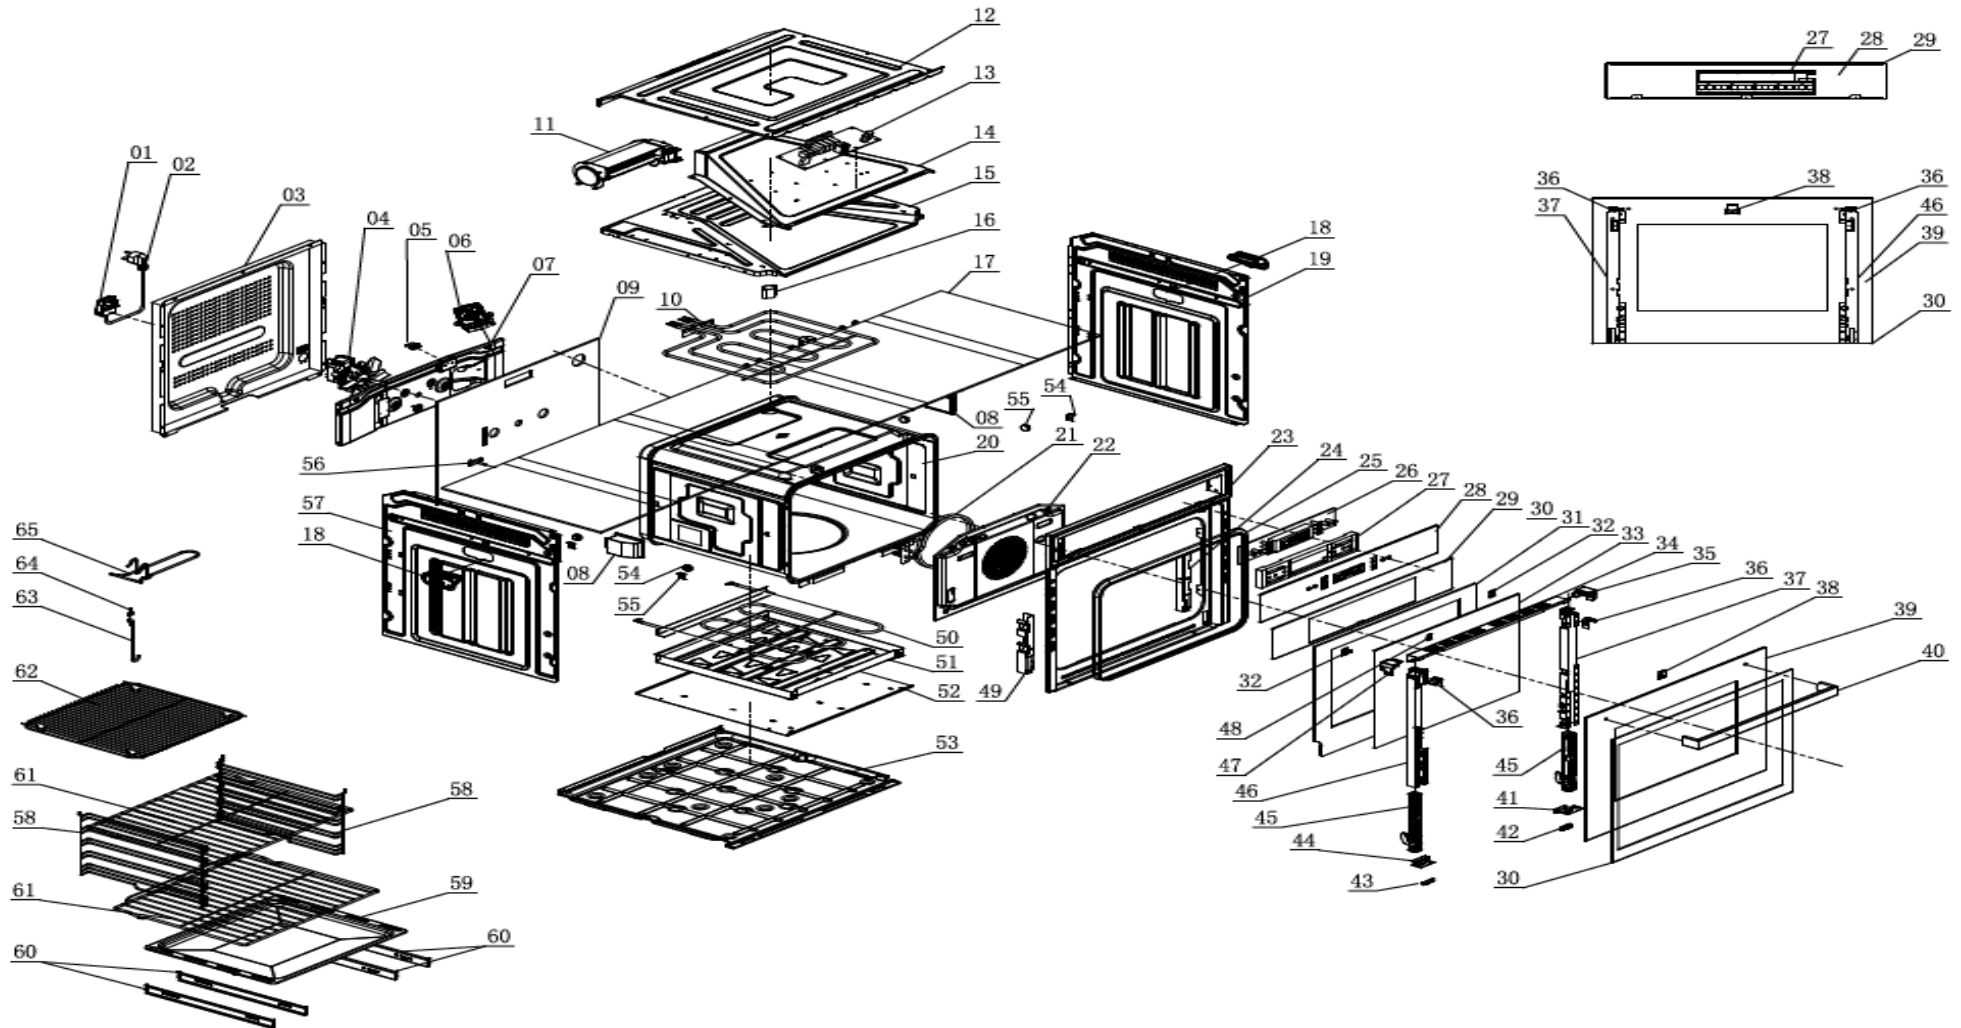

C2106GM

Caple 13 function touch control oven – Gunmetal

Technical Manual

C2106GM

Caple 13 function touch control oven – Gunmetal

C2106GM

Caple 13 function touch control oven – Gunmetal

Item	Part Number	Description	Remarks	QTY
1	142101500201	Power cord		1
2	1421600101	Power box		1
3	2121600103	Rear cover		1
4	142090020303	Circulating fan motor		1
5	1421200107	Thermostat 125°C		1
6	1420900305	Rotisserie motor		1
7	2121500601	Bracket of convection motor		1
8	1420700117	Halogen lamp		2
9	1920100225	Rear isolation cotton		1
10	1420500125	Top heater		1
11	1420900218	Motor (cooling fan)		1
12	2121400201	Top cover		1
13	1422100115	Power board for PCB		1
14	2126700104	Cooling cover component		1
15	2121200501	Top Panel		1
16	2126800701	Vent		1
17	1920100122	Top isolation cotton		1
18	1320400101	Holder		2
19	2121000302	Right side panel		1
20	212090051701	Cavity assembly		1
21	1420500309	Circle heater		1
22	212030080103	Fan cover		1
23	212020014701	Door frame		1
24	2126500207	Right hinge bracket		1
25	1320200901	Door seal		1
26	1421500123	Display		1
27	ECD9GM2106CP	Gun Metal Control Panel component	Glass for Control Panel	1
28			Display bracket	1
29			Gun Metal Frame	1
31	1120100359	Inner glass		1
32	2127400702	Fixing plate for Middle Glass		2
33	1120100220	Middle glass		1
34	2127401807	Door bracket		1
35	1123500207	Right buckle for door bracket		1