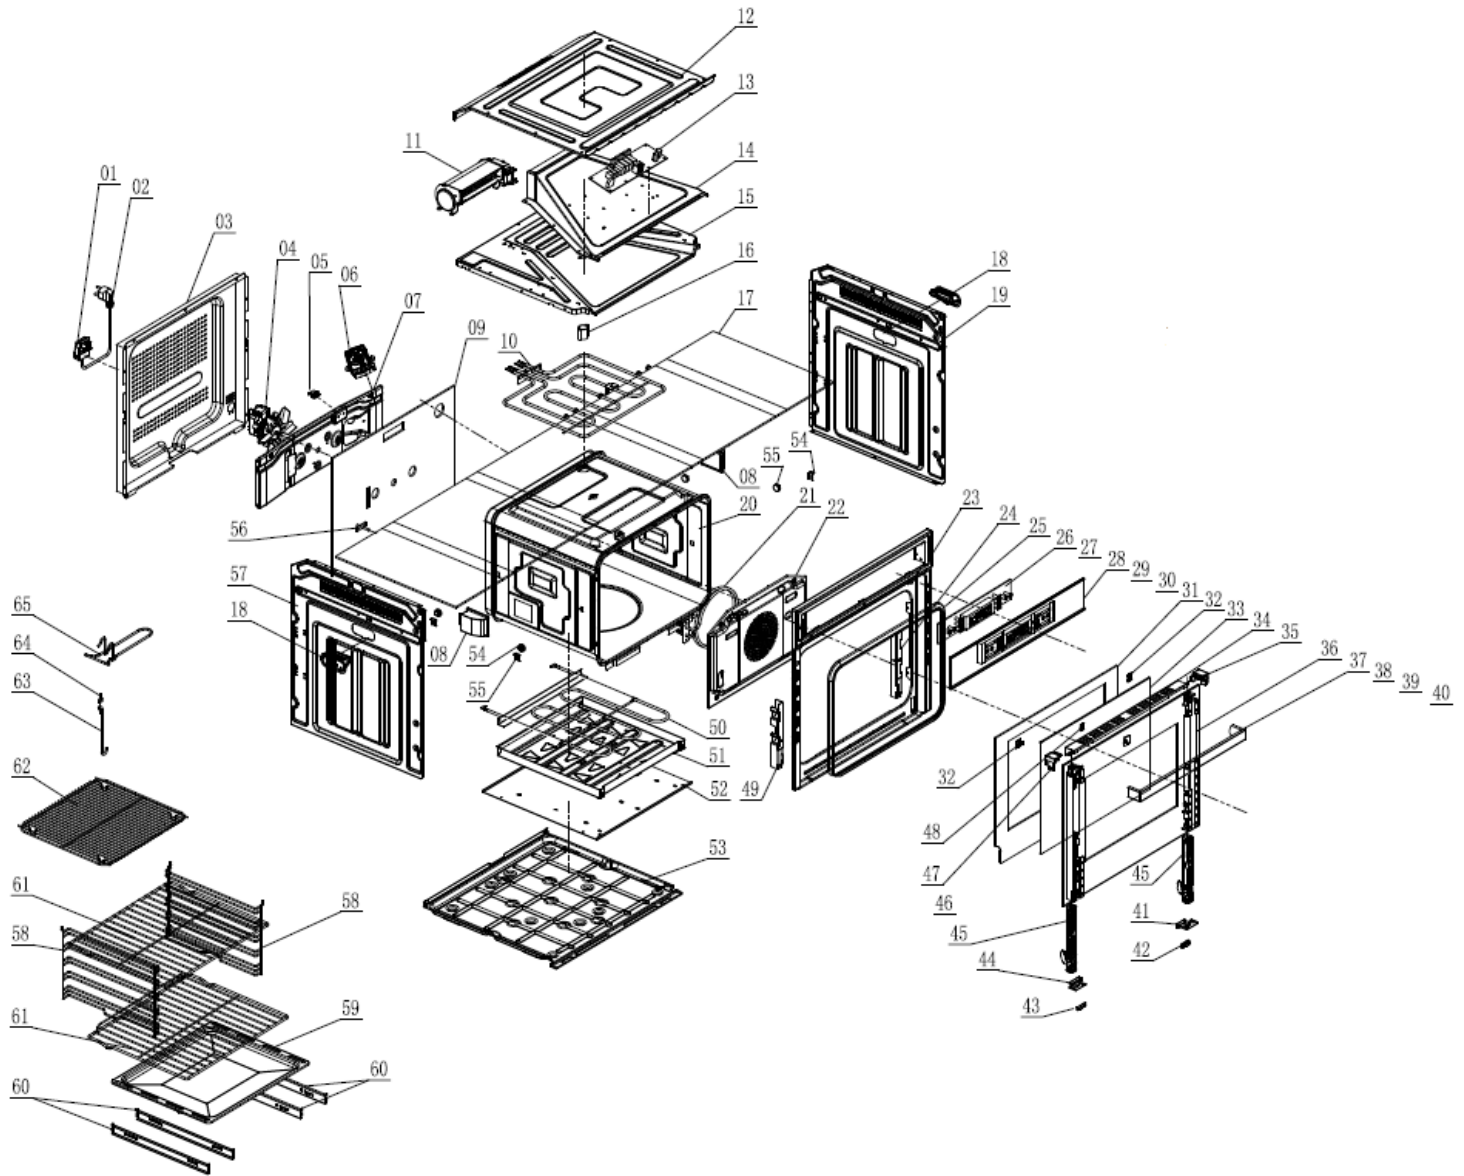

C2105SS

Caple 13 function TC Oven Sense Stainless Steel

Technical Manual

C2105SS  
Caple 13 function TC Oven Sense Stainless Steel

C2105SS

Caple 13 function TC Oven Sense Stainless Steel

Item	Product code	Description	Additional Info	Quantity
1	142101500201	Power cord		1
2	1421600101	Power box		1
3	2121600103	Rear cover		1
4	142090020303	Circulating fan motor		1
6	1420900305	Synchronous motor	Rotisserie Motor	1
5	1421200107	Thermostat 125°C		1
7	2121500601	Bracket of convection motor		1
8	1420700117	Halogen lamp		2
9	1920100225	Rear isolation cotton		1
10	1420500125	Top heater		1
11	1420900218	Motor (cooling fan)		1
12	2121400201	Top cover		1
13	1422100115	Power board for PCB		1
14	2126700104	Cooling cover component		1
15	2121200501	Top Panel		1
16	2126800701	Vent		1
17	1920100122	Top isolation cotton		1
18	1320400101	Holder		2
19	2121000302	Right side panel		1
20	212090051701	Cavity assembly		1
21	1420500309	Circle heater		1
22	212030080103	Fan cover		1
23	212020014701	Door frame		1
24	2126500207	Right hinge bracket		1
25	1320200901	Door seal		1
26	1421500123	Display		1
27	ECD9SSCP	Sense Steel Control Panel component	Glass for Control Panel	1
28			Display bracket	1
29			Sense Steel Frame	1
31	1120100359	Inner glass		1
32	2127400702	Fixing plate for Middle Glass		2
33	1120100220	Middle glass		1
34	2127401807	Door bracket		1
35	1123500207	Right buckle for door bracket		1