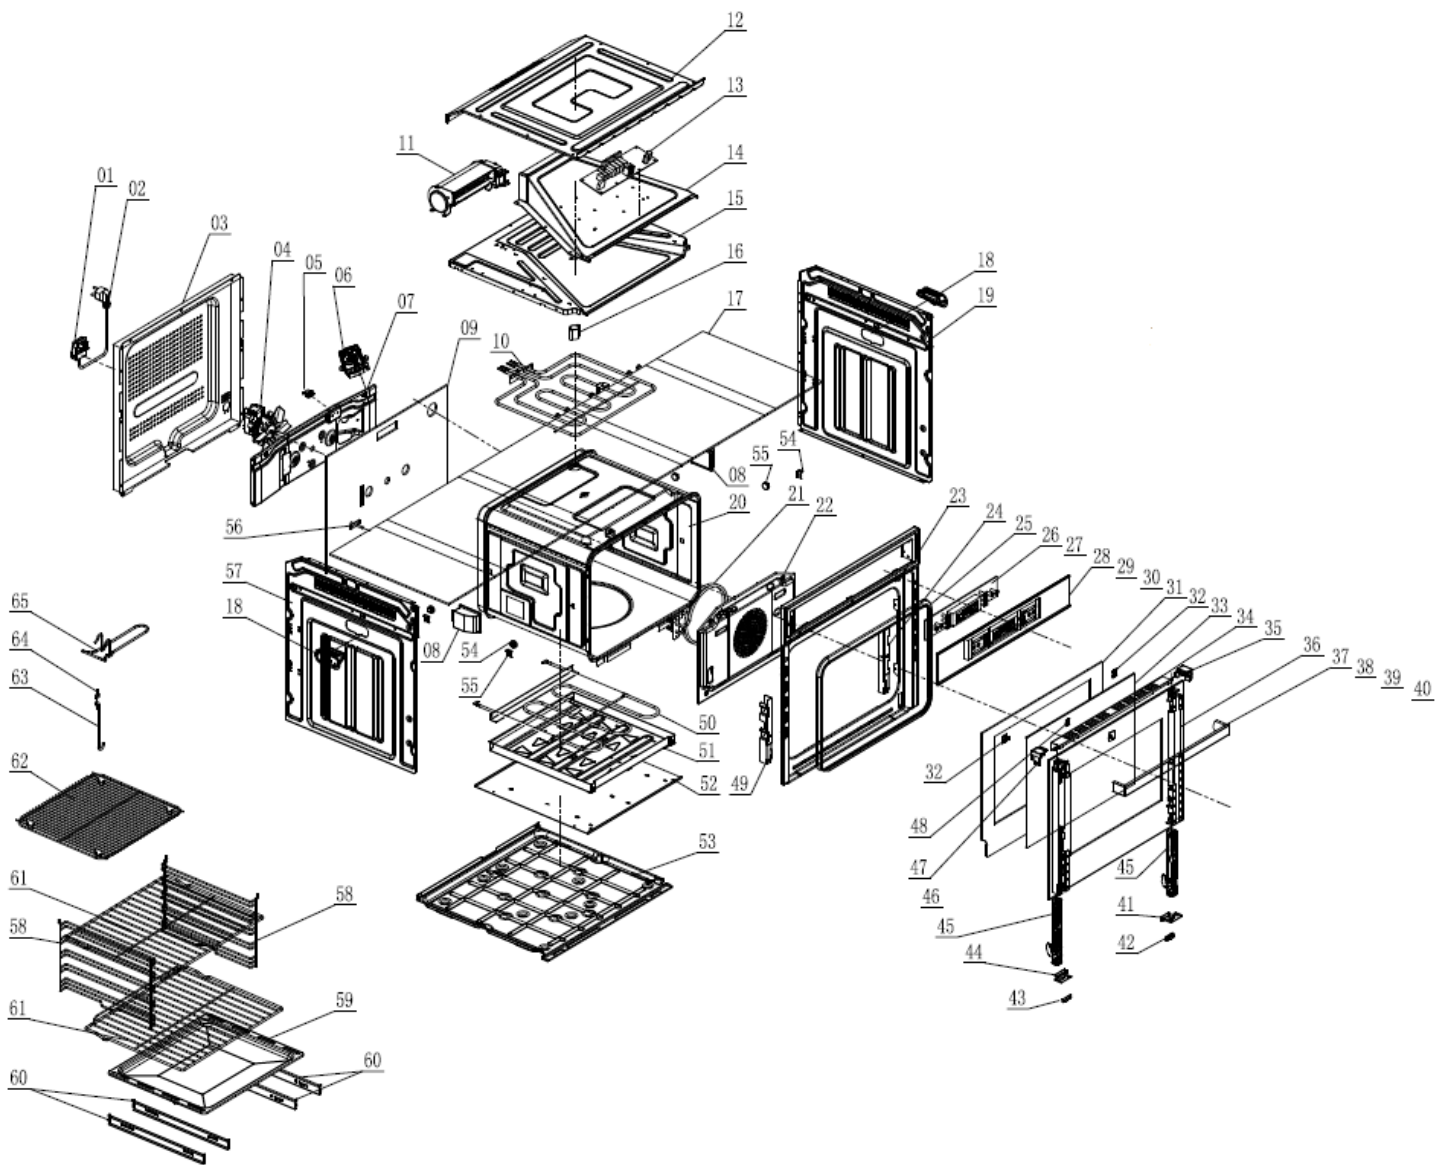

C2105GM

Caple Touch Control Single Oven Gun Metal

Technical Information

C2105GM

Caple Touch Control Single Oven Gun Metal

C2105GM

Caple Touch Control Single Oven Gun Metal

Item	Product code	Description	Additional Info	Quantity
1	142101500201	Power cord		1
2	1421600101	Power box		1
3	2121600103	Rear cover		1
4	142090020303	Circulating fan motor		1
6	1420900305	Synchronous motor	Rotisserie Motor	1
5	1421200107	Thermostat 125°C		1
7	2121500601	Bracket of convection motor		1
8	1420700117	Halogen lamp		2
9	1920100225	Rear isolation cotton		1
10	1420500125	Top heater		1
11	1420900218	Motor (cooling fan)		1
12	2121400201	Top cover		1
13	1422100115	Power board for PCB		1
14	2126700104	Cooling cover component		1
15	2121200501	Top Panel		1
16	2126800701	Vent		1
17	1920100122	Top isolation cotton		1
18	1320400101	Holder		2
19	2121000302	Right side panel		1
20	212090051701	Cavity assembly		1
21	1420500309	Circle heater		1
22	212030080103	Fan cover		1
23	212020014701	Door frame		1
24	2126500207	Right hinge bracket		1
25	1320200901	Door seal		1
26	1421500123	Display		1
27	ECD9GMCP	Gun Metal Control Panel component	Glass for Control Panel	1
28			Display bracket	1
29			Gun Metal Frame	1
31	1120100359	Inner glass		1
32	2127400702	Fixing plate for Middle Glass		2
33	1120100220	Middle glass		1
34	2127401807	Door bracket		1
35	1123500207	Right buckle for door bracket		1