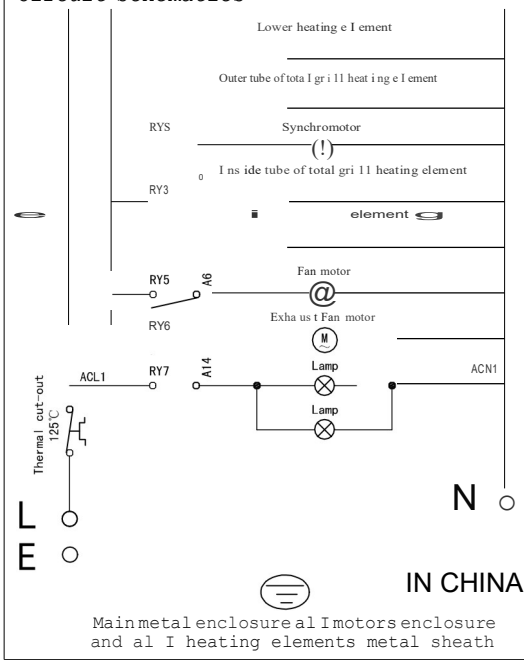

C2105GM

Caple Touch Control Single Oven Gun Metal

Item	Product code	Description	Additional Info	Quantity
59	212210010404	Food tray		1
60	EB-67ECD6-L-06A/B	Full extension runner		2
61	1120500122	Big grill rack		2
62	1120500203	Small grill rack		1
63	1121900102	Hook		1
64	1121900103	Hook ring		1
65	2123800102	Tray Handle		1
66	2120401001	Catalytic side panel		2
67	1122600111	Rotisserie Accessories		1
	GMCD67D9	Complete door		1

C2105GM

Circuit Schematics

Main metal enclosure
and all heating elements metal sheath