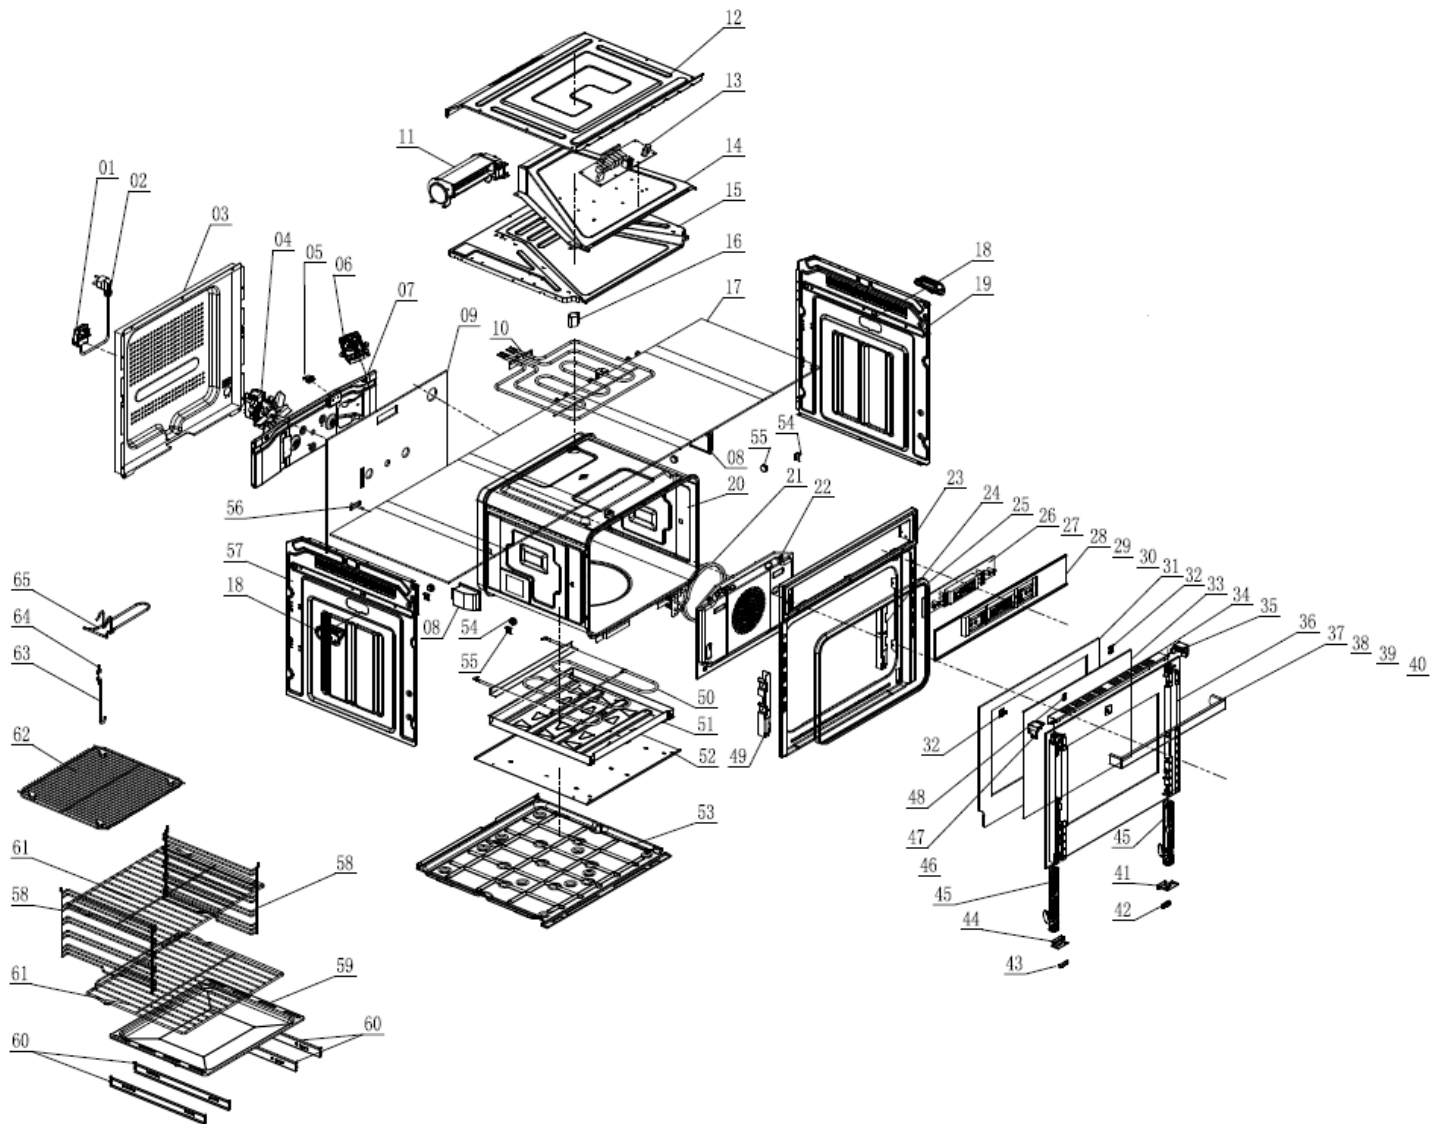

C2105

Caple Sense Touch Control Single Oven

Technical Manual

C2105  
Caple Sense Touch Control Single Oven

C2105

Caple Sense Touch Control Single Oven

Item	Product code	Description	Additional Info	Quantity
1	142101500201	Power cord		1
2	1421600101	Power box		1
3	2121600103	Rear cover		1
4	142090020303	Circulating fan motor		1
6	1420900305	Synchronous motor	Rotisserie Motor	1
5	1421200107	Thermostat 125°C		1
7	2121500601	Bracket of convection motor		1
8	1420700117	Halogen lamp		2
9	1920100225	Rear isolation cotton		1
10	1420500125	Top heater		1
11	1420900218	Motor (cooling fan)		1
12	2121400201	Top cover		1
13	1422100115	Power board for PCB		1
14	2126700104	Cooling cover component		1
15	2121200501	Top Panel		1
16	2126800701	Vent		1
17	1920100122	Top isolation cotton		1
18	1320400101	Holders		2
19	2121000302	Right side panel		1
20	212090051701	Cavity assembly		1
21	1420500309	Circle heater		1
22	212030080103	Fan cover		1
23	212020014701	Door frame		1
24	2126500207	Right hinge bracket		1
25	1320200901	Door seal		1
26	1421500123	Display		1
27	EB-67ERCD9-S-05-01	Control Panel component	Glass for Control Panel	1
28			Display bracket	1
29			Aluminium Strips	2
31	1120100359	Inner glass		1
32	2127400702	Fixing plate for Middle Glass		2
33	1120100220	Middle glass		1
34	2127401807	Door bracket		1
35	1123500207	Right buckle for door bracket		1