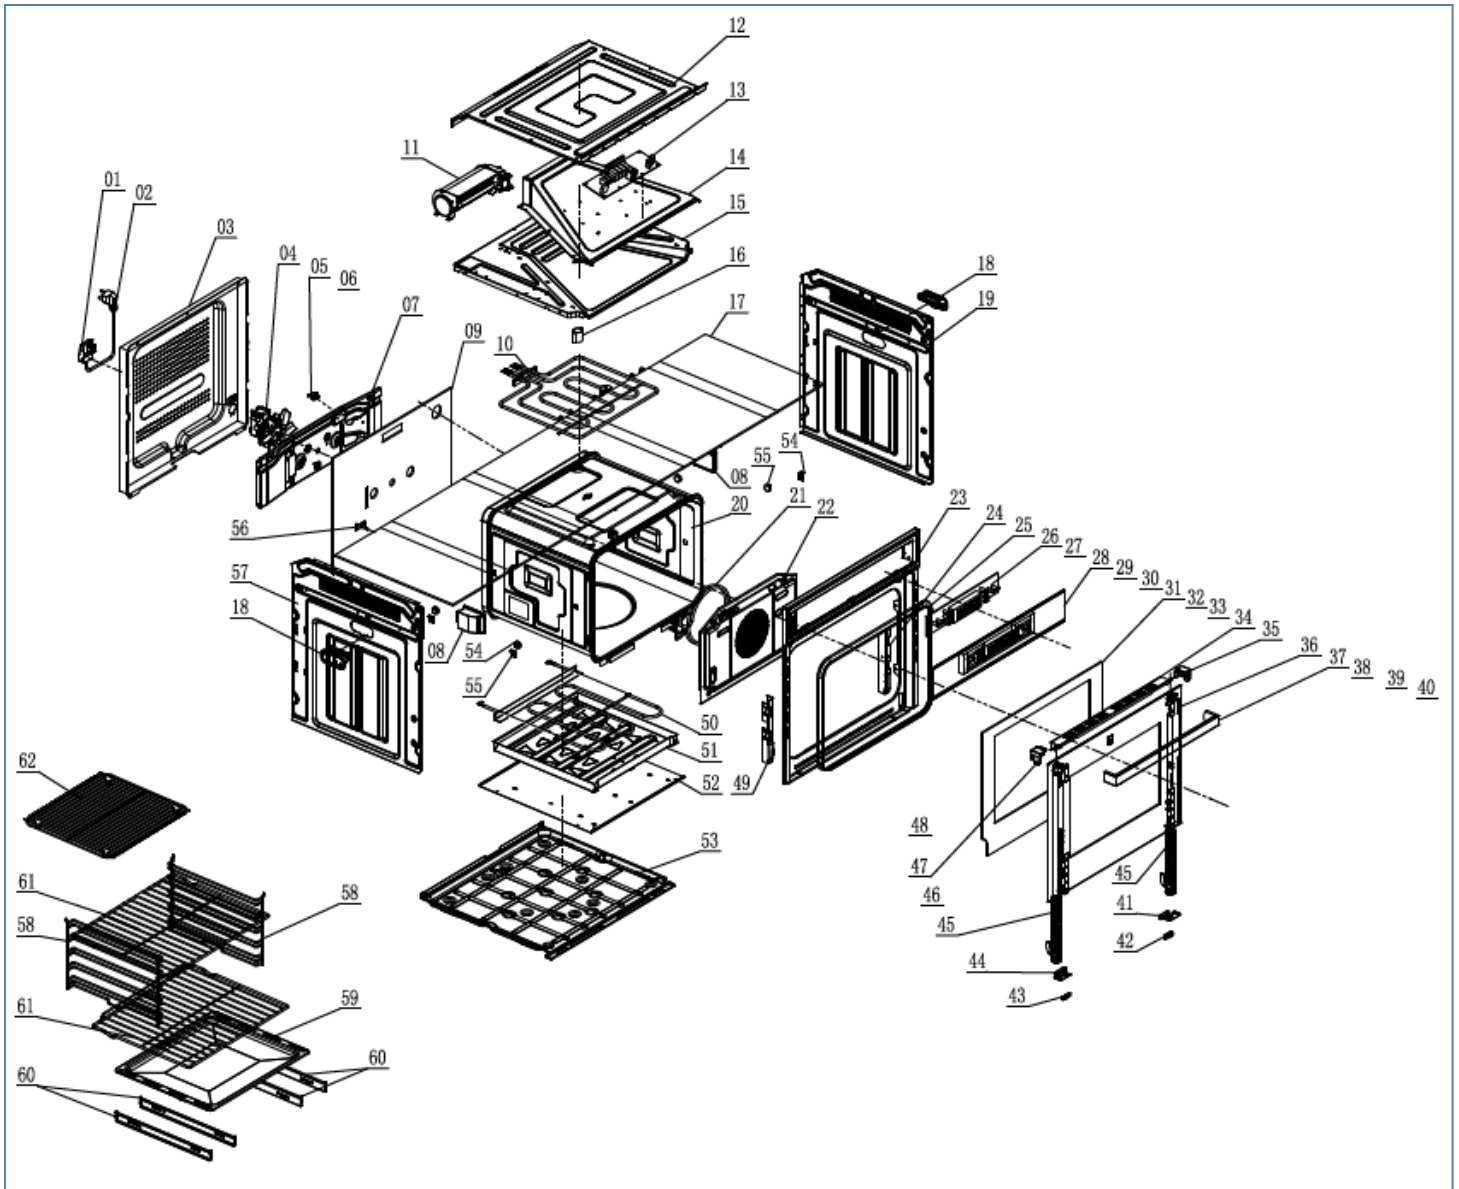

C2101BG

Caple 10 Function TC Oven

Technical Manual

C2101BG

Caple 10 Function TC Oven

C2101BG

Caple 10 Function TC Oven

Item	Part Number	Description	Additional Info	Quantity
1	142101500201	Power cord		1
2	1421600101	Power box		1
3	2121600103	Rear cover		1
4	142090020303	Circulating fan motor		1
5	1421200107	Thermostat 125°C		1
7	2121500601	Bracket of convection motor		1
8	1420700117	Halogen lamp		2
9	1920100225	Rear isolation cotton		1
10	1420500125	Top heater		1
11	1420900218	Motor (cooling fan)		1
12	2121400201	Top cover		1
13	1422100115	Power board for PCB		1
14	2126700104	Cooling cover component		1
15	2121200501	Top Panel		1
16	2126800701	Vantile		1
17	1920100122	Top isolation cotton		1
18	1320400101	Holder		2
19	2121000302	Right side panel		1
20	212090051701	Cavity assembly		1
21	1420500309	Circle heater		1
22	212030080103	Fan cover		1
23	212020014701	Door frame		1
24	2126500207	Right hinge bracket		1
25	1320200901	Door seal		1
26	1421500123	Display		1
28	CPA2101BG	Control Panel component	Glass for Control Panel	1
			Display bracket	1
			Glass connector	4
31	1120100359	Inner glass		1
34	2127401807	Door bracket		1
35	1123500207	Right buckle for door bracket		1
36	ODGC2101BG	Outer door glass component	Outer glass	1
			Left door bracket	1
			Right door bracket	1
			Spring for glass bracket	2
			Clip for glass bracket	1