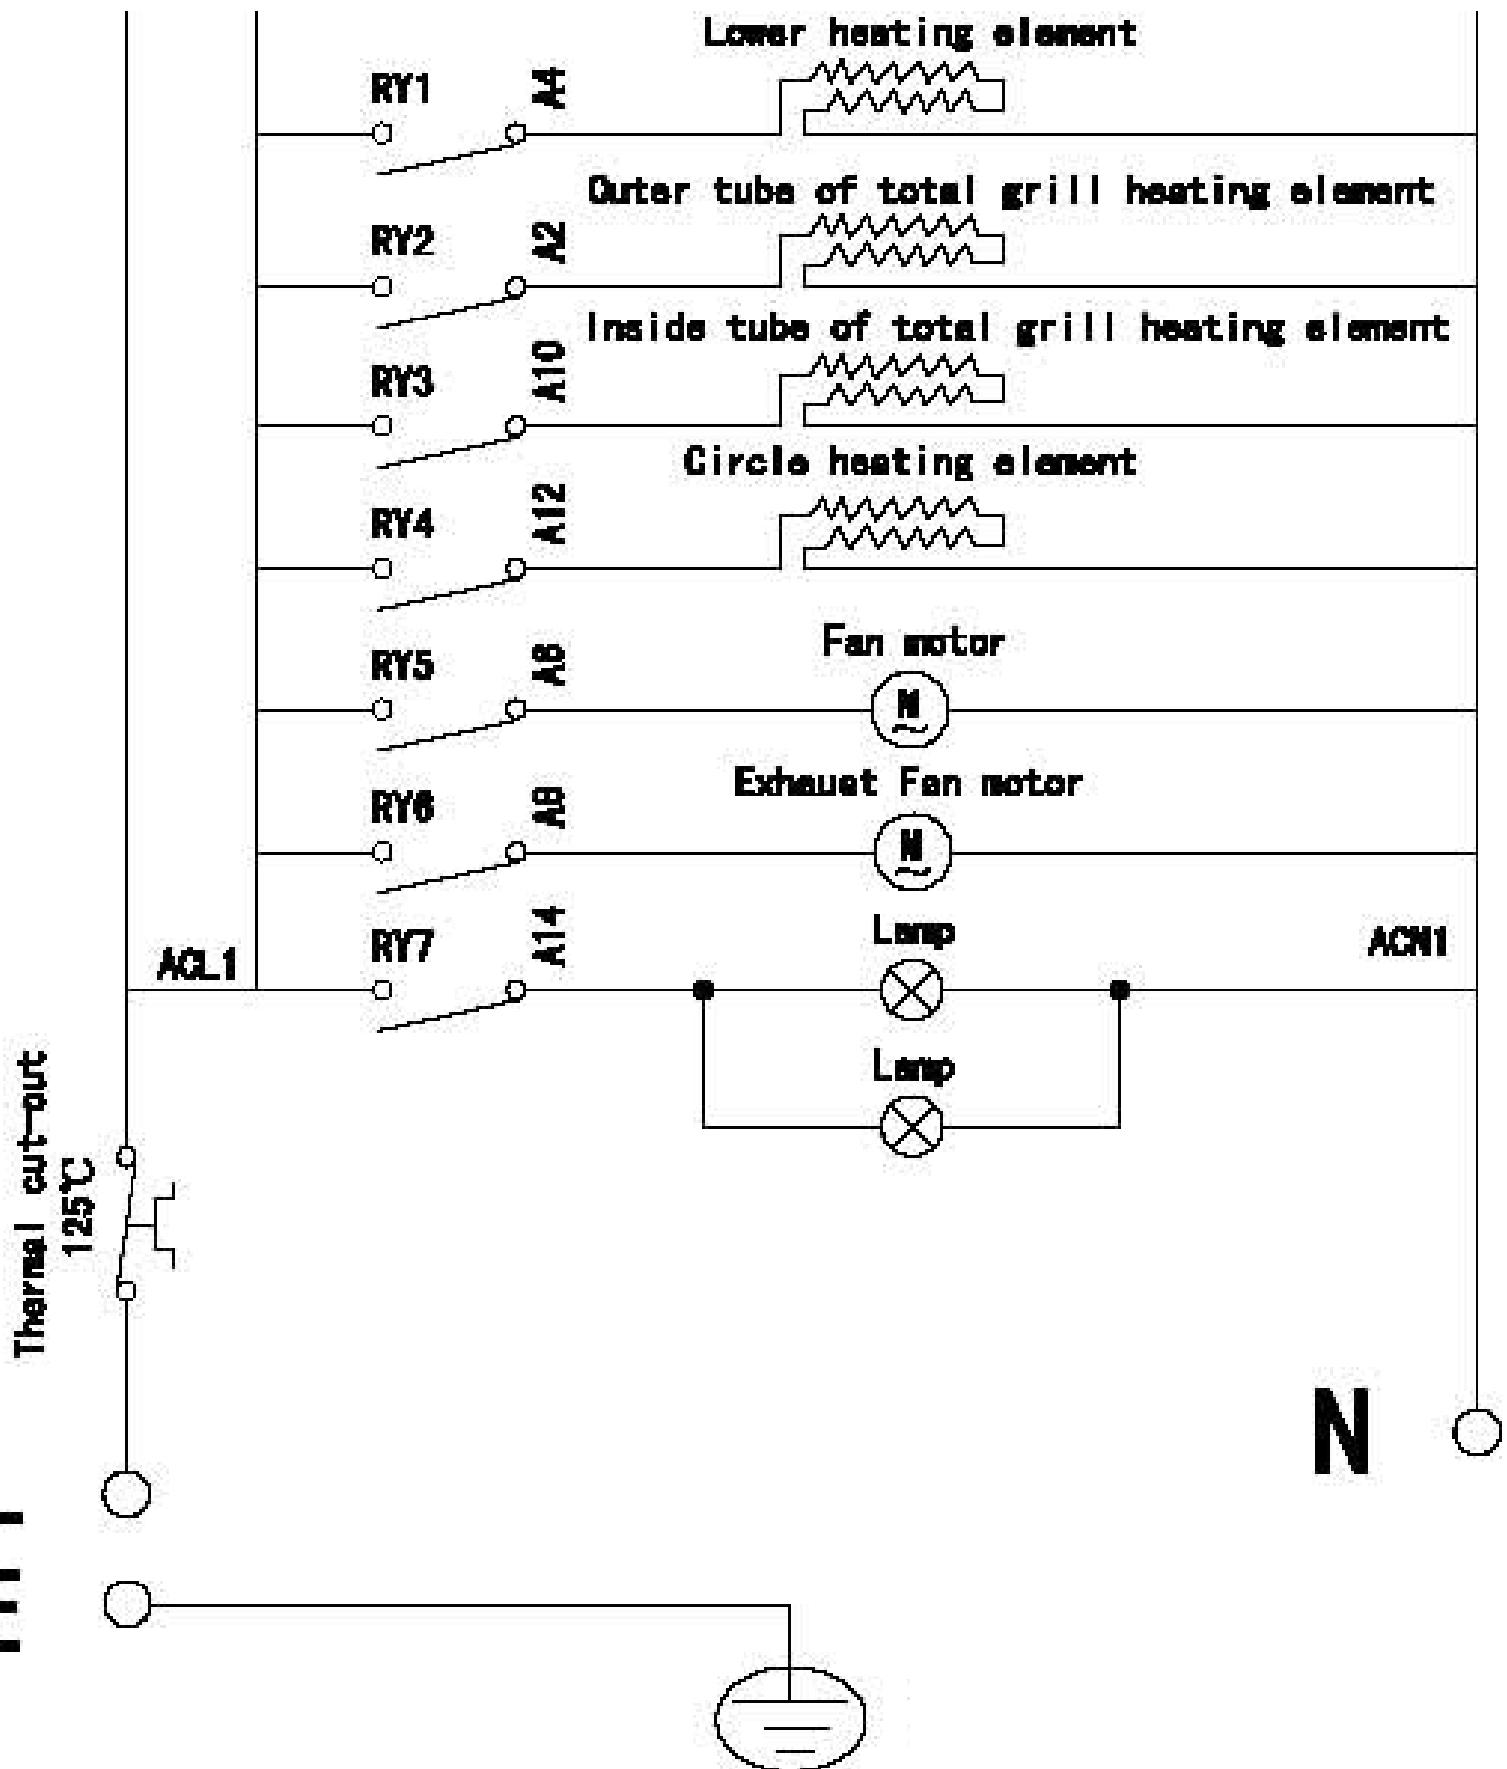

Main metal enclosure all motors enclosure
and all heating elements metal sheath