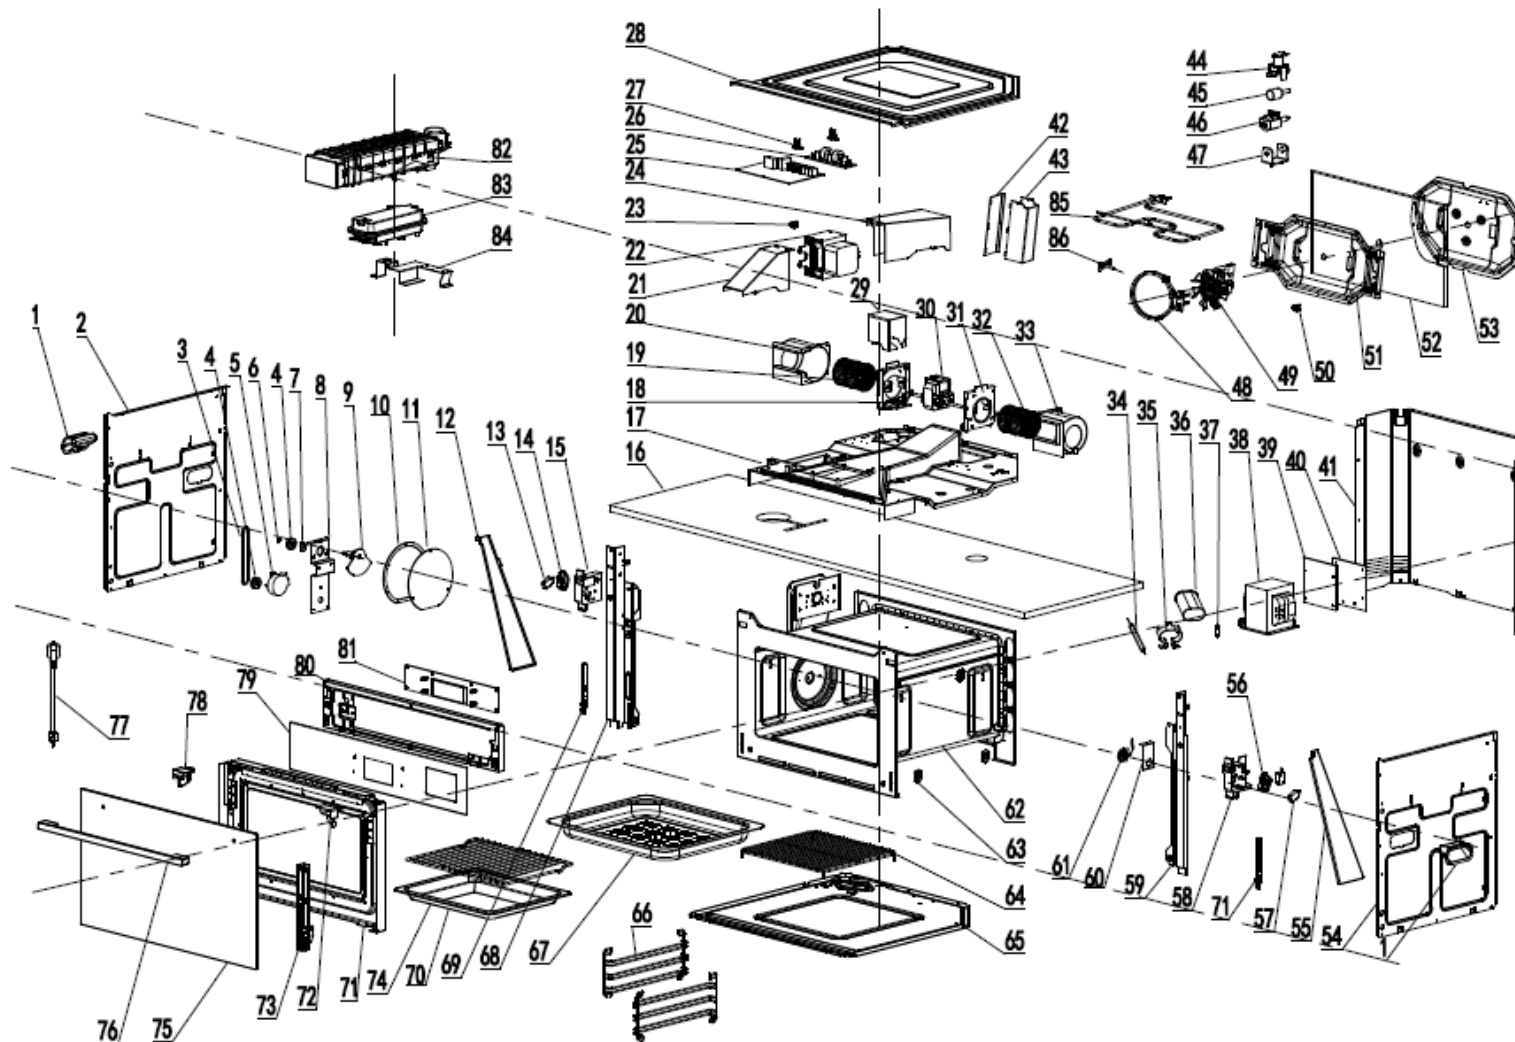

Caple CMS260GM

Combi Microwave & Steam Oven Gunmetal

Technical Manual

Caple CMS260

Combi Microwave & Steam Oven

Caple CMS260

Combi Microwave & Steam Oven

Item	Part Number	Description	Qty	Remarks 1	Remarks 2
1	1320400101	Holder	2		
2	2202800109	Left panel	1		
3	1300900101	Strap	1		
4	1300800101	Pulley	2		
5	1440020010301	Stirrer motor	1		
6	2203500101	Wheel tablet for stirrer motor	1		
7	1301500106	Gasket for stirrer motor	1		
8	2201600101	Fixing plate for stirrer motor	1		
9	2201700203	Stirrer assembly	1		
10	130160010201	Gasket for stirrer cover	1		
11	2201300101	Stirrer cover	1		
12	219170020102	Left support for cavity	1		
13	CM111MSL	Left Hand Micro-switch assembly	1	Micro Switch (2 terminals)	14401400101
14			1	Left rotating arm	1300300101
15			1	Left door switch base	1300200103
16	198010040101	Top Insulation cotton	1		
17	2202000105	Top cover	1		
18	117090010102	Fixing Plate for the left air passage	1		
19	1171300101	Centrifugal fan (Left)	1		
20	1170800103	Left Air Passage	1		
21	220210010401	Front vent	1		
22	14400100402	Magnetron	1		
23	14401100101	Thermostat 155°C	1		
24	2202100105	Rare vent	1		
25	1471000504	Main PCB	1		
26	14401600201	Filter board	1		
27	14401100106	Thermostat 105°C	2		
28	2203000103	Top Panel	1		
29	2202100103	Side Air passage	1		
30	1440020010201	Fan motor	1		
31	1170900102	Fixing Plate for the right air passage	1		
32	1171300102	Centrifugal fan(right)	1		
33	1170800102	Right Air Passage	1		
34	14401300101	High-voltage fuse assembly	1		
35	2202700101	High voltage capacitor fixing clip	1		
36	14400900101	High voltage capacitor	1		
37	14401000101	High-voltage diode	1		
38	1440080010301	Transformer	1		
39	2204500101	Inner Magnetic isolation plate	1		
40	2204500102	Outer Magnetic isolation plate	1		
41	219100050101	Rare panel	1		
42	2205100102	Vent Cover	1		
43	2205100101	Vent bottom	1		
44	1470900101	Solenoid valve for water discharge	1		
45	1302600103	Two-diameter silicone tube	1		