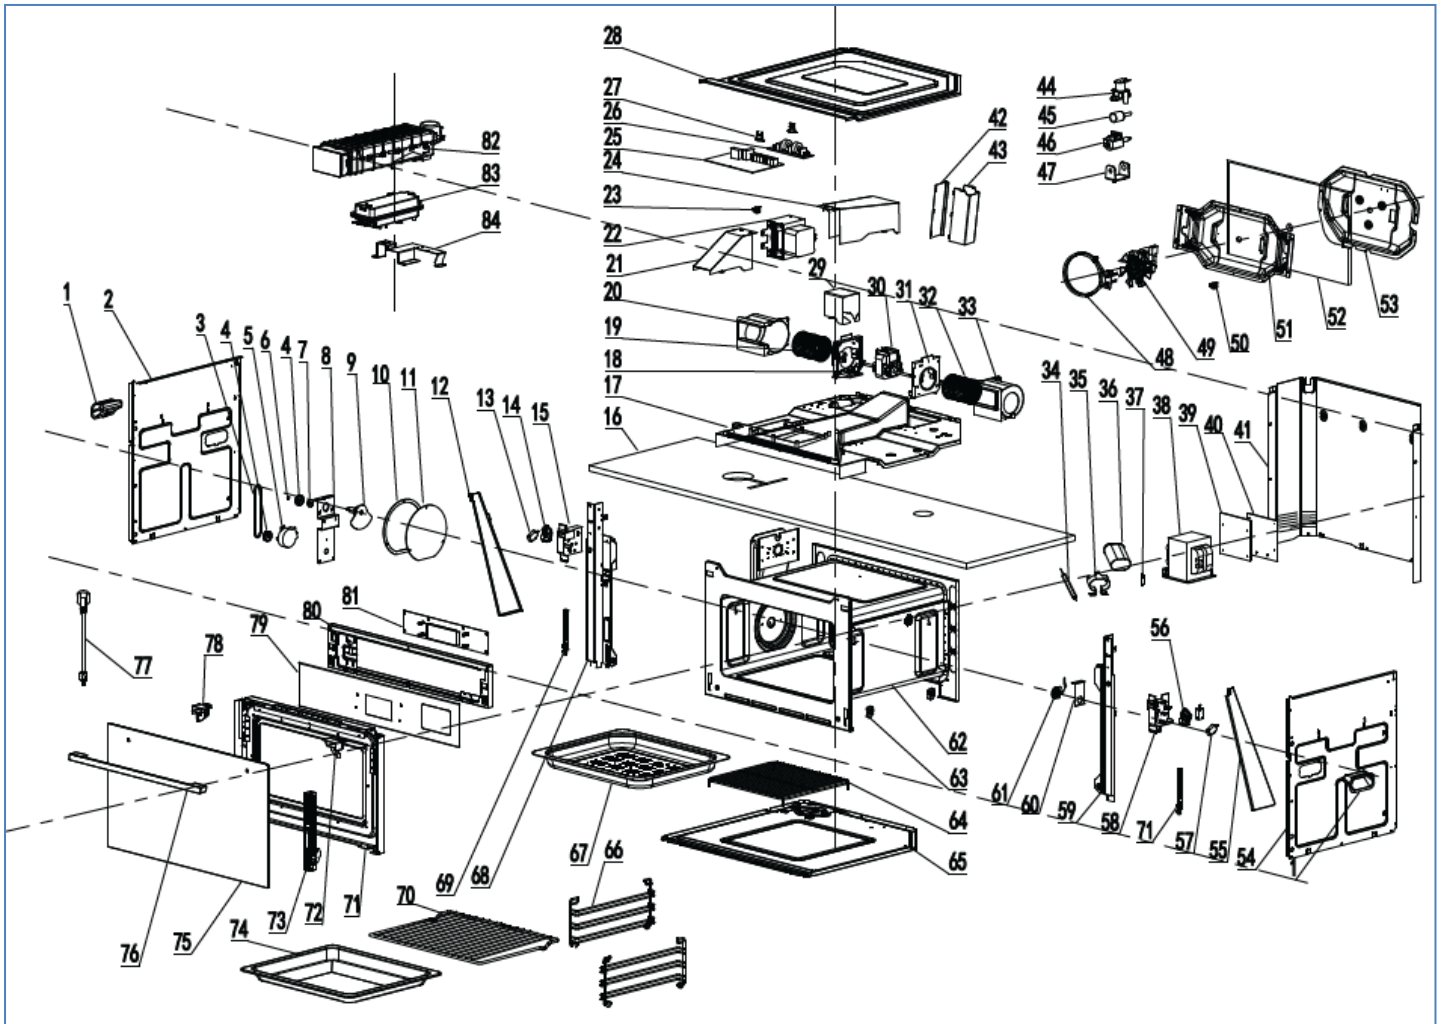

CMS260BG

Caple Sense Premium Combi-microwave & Steam

Technical Manual

CMS260BG

Cape Sense Premium Combi-microwave & Steam

CMS260BG

Caple Sense Premium Combi-microwave & Steam

Item	Part Number	Description	Additional Info	Additional Info	Quantity
1	1320400101	Holder			2
2	2202800109	Left panel			1
3	1300900101	Strap			1
4	1300800101	Pulley			2
5	1440020010301	Stirrer motor			1
6	2203500101	Wheel tablet for stirrer motor			1
7	1301500106	Gasket for stirrer motor			1
8	2201600101	Fixing plate for stirrer motor			1
9	2201700203	Stirrer assembly			1
10	130160010201	Gasket for stirrer cover			1
11	2201300101	Stirrer cover			1
12	219170020102	Left support for cavity			1
13	CM111MSL	Left Hand Micro-switch assembly	Micro Switch(2 terminals)	14401400101	1
14			Left rotating arm	1300300101	1
15			Left door switch base	1300200103	1
16	198010040101	Top Insulation cotton			1
17	2202000105	Top cover			1
18	117090010102	Fixing Plate for the left air passage			1
19	1171300101	Centrifugal fan (Left)			1
20	1170800103	Left Air Passage			1
21	220210010401	Front vent			1
22	14400100402	Magnetron			1
23	14401100101	Thermostat 155°C			1
24	2202100105	Rare vent			1
25	1471000504	Main PCB			1
26	14401600201	Filter board			1
27	14401100106	Thermostat 105°C			2
28	2203000103	Top Panel			1
29	2202100103	Side Air passage			1
30	1440020010201	Fan motor			1
31	1170900102	Fixing Plate for the right air passage			1
32	1171300102	Centrifugal fan (right)			1
33	1170800102	Right Air Passage			1
34	14401300101	High-voltage fuse assembly			1
35	2202700101	High voltage capacitor fixing clip			1
36	14400900101	High voltage capacitor			1
37	14401000101	High-voltage diode			1
38	1440080010301	Transformer			1
39	2204500101	Inner Magnetic isolation plate			1