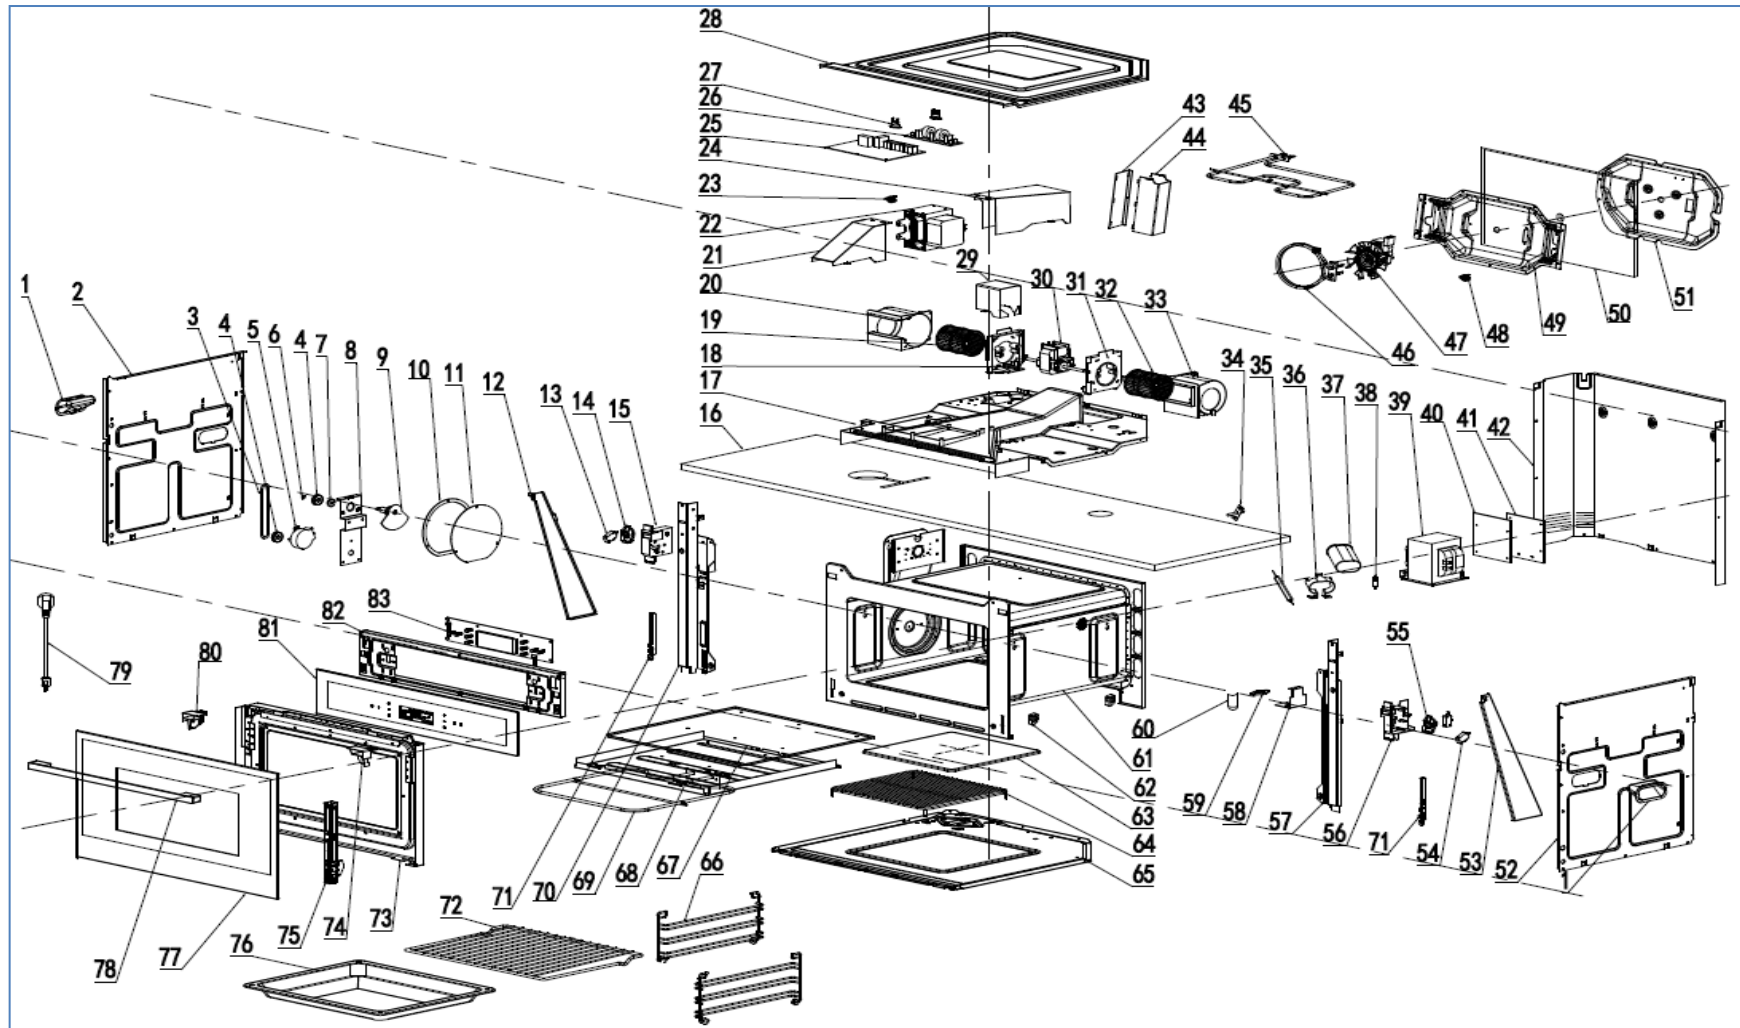

CM111SS

Caple Built-In Combination Microwave Stainless Steel

Technical Manual

CM111SS

Caple Built-In Combination Microwave Stainless Steel

CM111SS

Caple Built-In Combination Microwave Stainless Steel

Item	Part Number	Description	Additional Info	Additional Info	Qty
1	1320400101	Holder			2
2	2202800109	Left panel			1
3	1300900101	Strap			1
4	1300800101	Pulley			2
5	1440020010301	Stirrer motor			1
6	2203500101	Wheel tablet for stirrer motor			1
7	1301500106	Gasket for stirrer motor			1
8	2201600101	Fixing plate for stirrer motor			1
9	2201700203	Stirrer assembly			1
10	2204400101	Gasket for stirrer cover			2
11	2201300101	Stirrer cover			1
12	219170020102	Left support for cavity			1
13	CM111MSL	Left Hand Micro-switch assembly	Micro Switch(2 terminals)	14401400101	1
14			Left rotating arm	1300300101	1
15			Left door switch base	1300200103	1
16	198010040101	Top Insulation cotton			1
17	2202000105	Top cover			1
18	117090010102	Fixing Plate left air passage			1
19	1171300101	Centrifugal fan(Left)			1
20	1170800103	Left Air Passage			1
21	220210010401	Front vent			1
22	14400100402	Magnetron			1
23	14401100101	Thermostat 155°C			1
24	2202100105	Rear vent			1
25	14400500102	Power board			1
26	14401600201	Filter board			1
27	14401100106	Thermostat 105°C			2
28	2203000103	Top Panel			1
29	2202100103	Side Air passage			1
30	1440020010201	Fan motor			1
31	1170900102	Fixing Plate right air passage			1
32	1171300102	Centrifugal fan(right)			1
33	1170800102	Right Air Passage			1
34	1121800107	Probe			1
35	14401300101	High-voltage fuse assembly			1
36	2202700101	High voltage capacitor fixing clip			1
37	14400900101	High voltage capacitor			1
38	14401000101	High-voltage diode			1
39	1440080010301	Transformer			1
40	2204500101	Inner Magnetic isolation plate			1