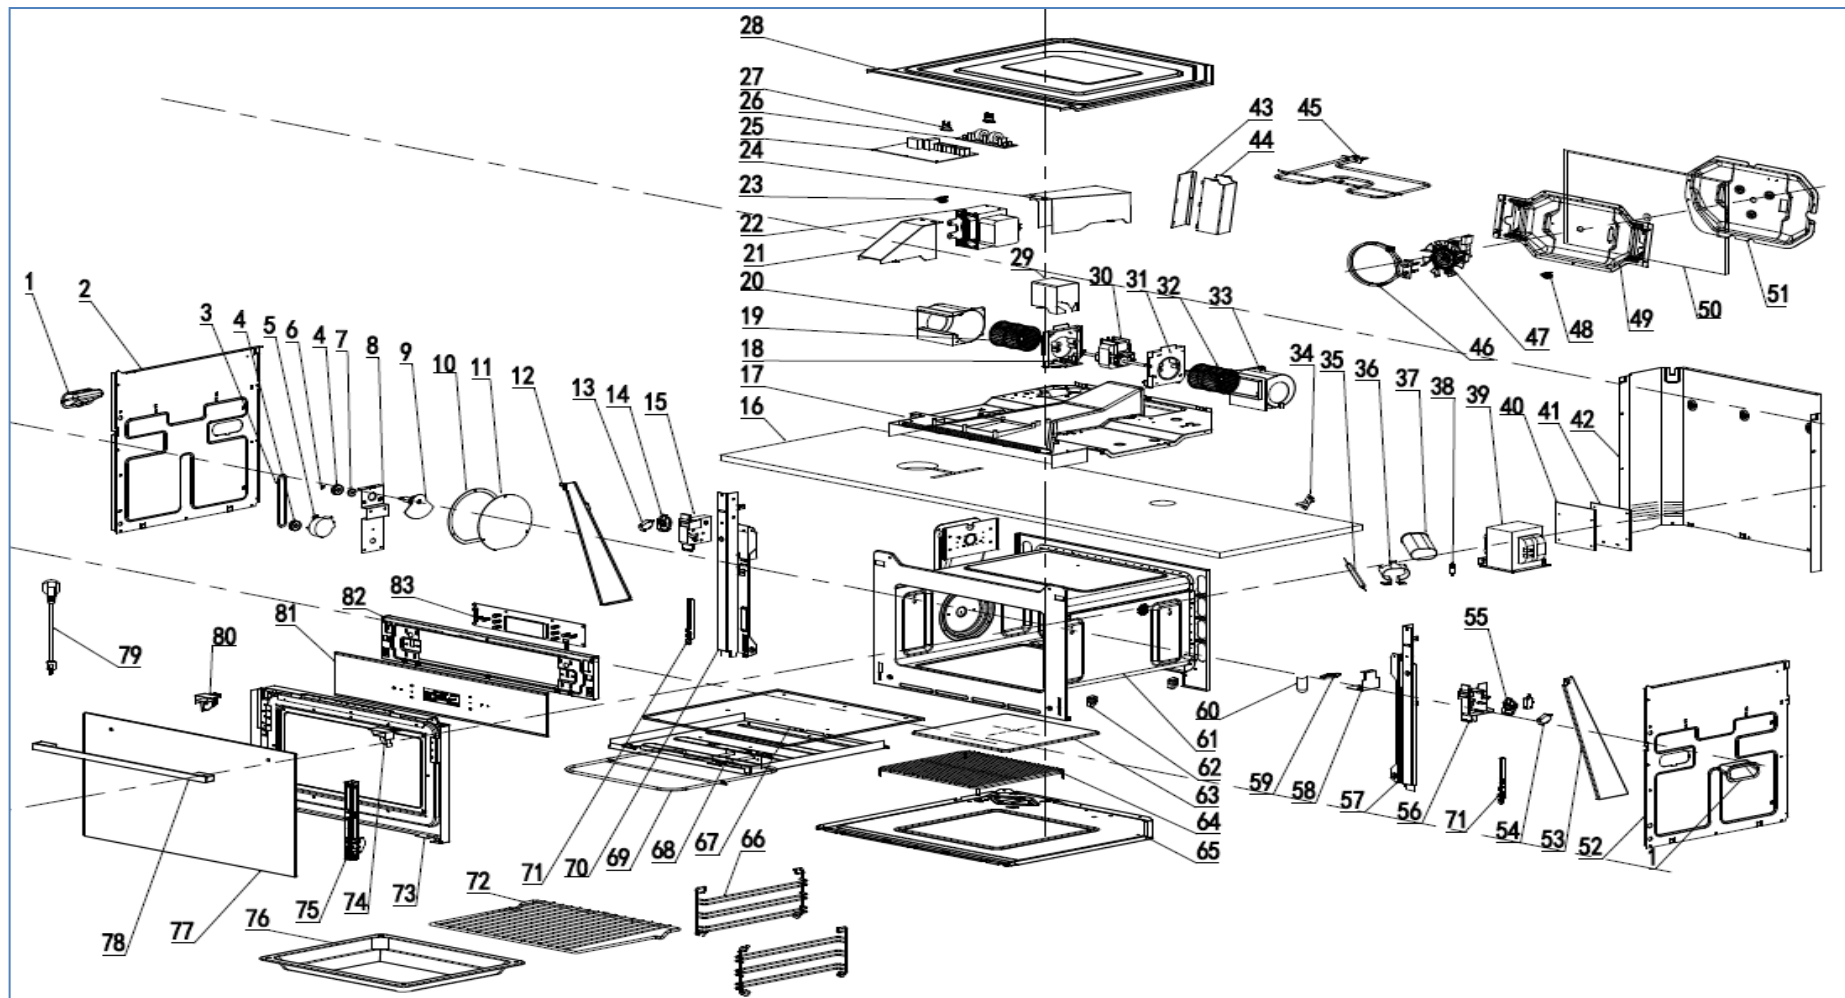

CM111

Caple Built-In Combination Microwave

Technical Manual

CM111

Cable Built-In Combination Microwave

CM111

Caple Built-In Combination Microwave

Item	Part Number	Description	Additional Info	Additional Info	Qty
1	1320400101	Holder			2
2	2202800109	Left panel			1
3	1300900101	Strap			1
4	1300800101	Pulley			2
5	1440020010301	Stirrer motor			1
6	2203500101	Wheel tablet for stirrer motor			1
7	1301500106	Gasket for stirrer motor			1
8	2201600101	Fixing plate for stirrer motor			1
9	2201700203	Stirrer assembly			1
10	2204400101	Gasket for stirrer cover			2
11	2201300101	Stirrer cover			1
12	219170020102	Left support for cavity			1
13	CM111MSL	Left Hand Micro-switch assembly	Micro Switch(2 terminals)	14401400101	1
14			Left rotating arm	1300300101	1
15			Left door switch base	1300200103	1
16	198010040101	Top Insulation cotton			1
17	2202000105	Top cover			1
18	117090010102	Fixing Plate left air passage			1
19	1171300101	Centrifugal fan(Left)			1
20	1170800103	Left Air Passage			1
21	220210010401	Front vent			1
22	14400100402	Magnetron			1
23	14401100101	Thermostat 155°C			1
24	2202100105	Rear vent			1
25	14400500102	Power board			1
26	14401600201	Filter board			1
27	14401100106	Thermostat 105°C			2
28	2203000103	Top Panel			1
29	2202100103	Side Air passage			1
30	1440020010201	Fan motor			1
31	1170900102	Fixing Plate right air passage			1
32	1171300102	Centrifugal fan(right)			1
33	1170800102	Right Air Passage			1
34	1121800107	Probe			1
35	14401300101	High-voltage fuse assembly			1
36	2202700101	High voltage capacitor fixing clip			1
37	14400900101	High voltage capacitor			1
38	14401000101	High-voltage diode			1
39	1440080010301	Transformer			1
40	2204500101	Inner Magnetic isolation plate			1