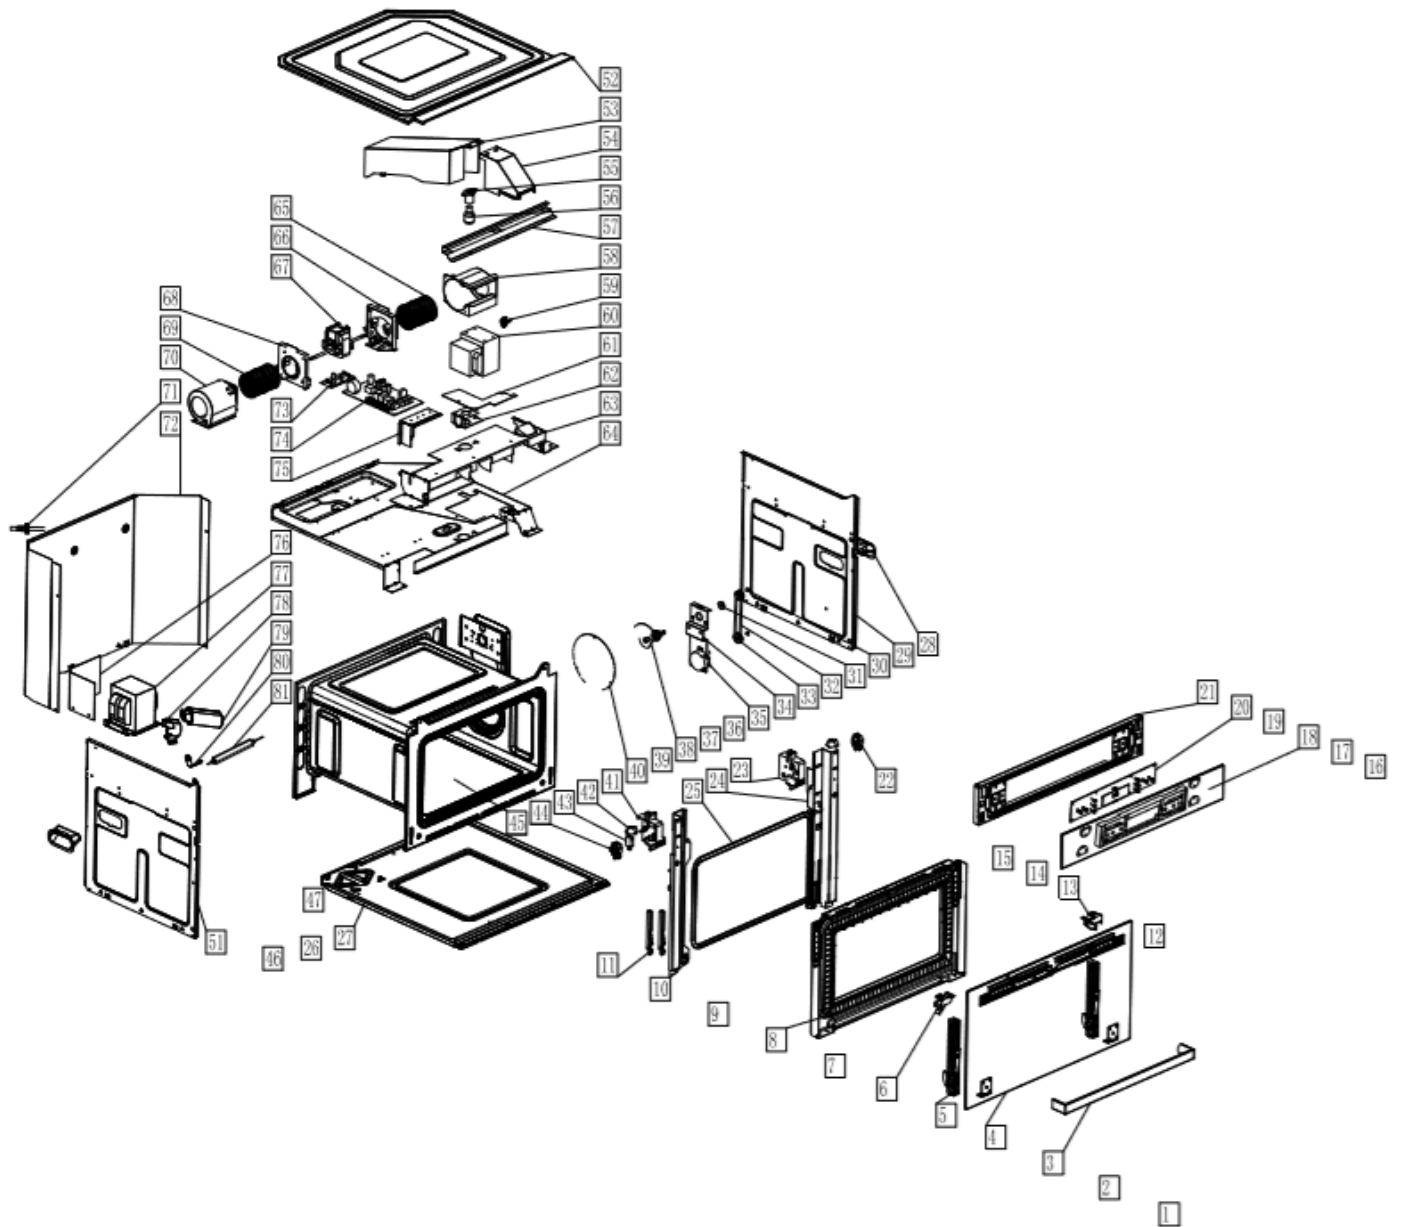

CM108BK

Caple Built In Microwave 46cm Black

Technical Manual

CM108BK

Caple Built In Microwave 46cm Black

CM108BK

Caple Built In Microwave 46cm Black

Item	Part Number	Description	Remarks	Quantity
3	1122400314	Handle		1
4	SB-538-C-1	Outer glass component	Outer glass	1
			Fixing plate for handle	1
			Connecticut plate for glass	2
5	1170500101	Door Hinge		2
6	1171000101	Left door switch plug		1
8	MB-302-A-116	Door decoration liner assembly	Door decoration liner	1
			Inner Glass	1
			PPS Seal frame	1
10	2200800103	Left support		1
11	2203700101	Inner hinge		2
13	1171000102	Right door switch plug		1
18	CLPBK450MO	Control panel component	Control Panel glass	1
			Fixing plate timer	1
20	14400400102	Control board		1
21	2200200104	Control panel bracket		1
22	1300300102	Right rotating arm		1
23	1300200102	Right door switch base		1
24	2200800104	Right support		1
25	1300400101	Door seal		1
27	2203400101	Bottom plate		1
28	1320400101	Holder		2
29	2202800102	Right panel		1
30	2203500101	Wheel tablet for stirrer motor		1
31	1290700102	Gasket for stirrer motor		2
32	1300900101	Strap		1
33	1300800101	Pulley		2
34	2201600101	Fixing plate for stirrer motor		1
35	14400200101	Stirrer motor		1
38	2201700201	Stirrer assembly		1