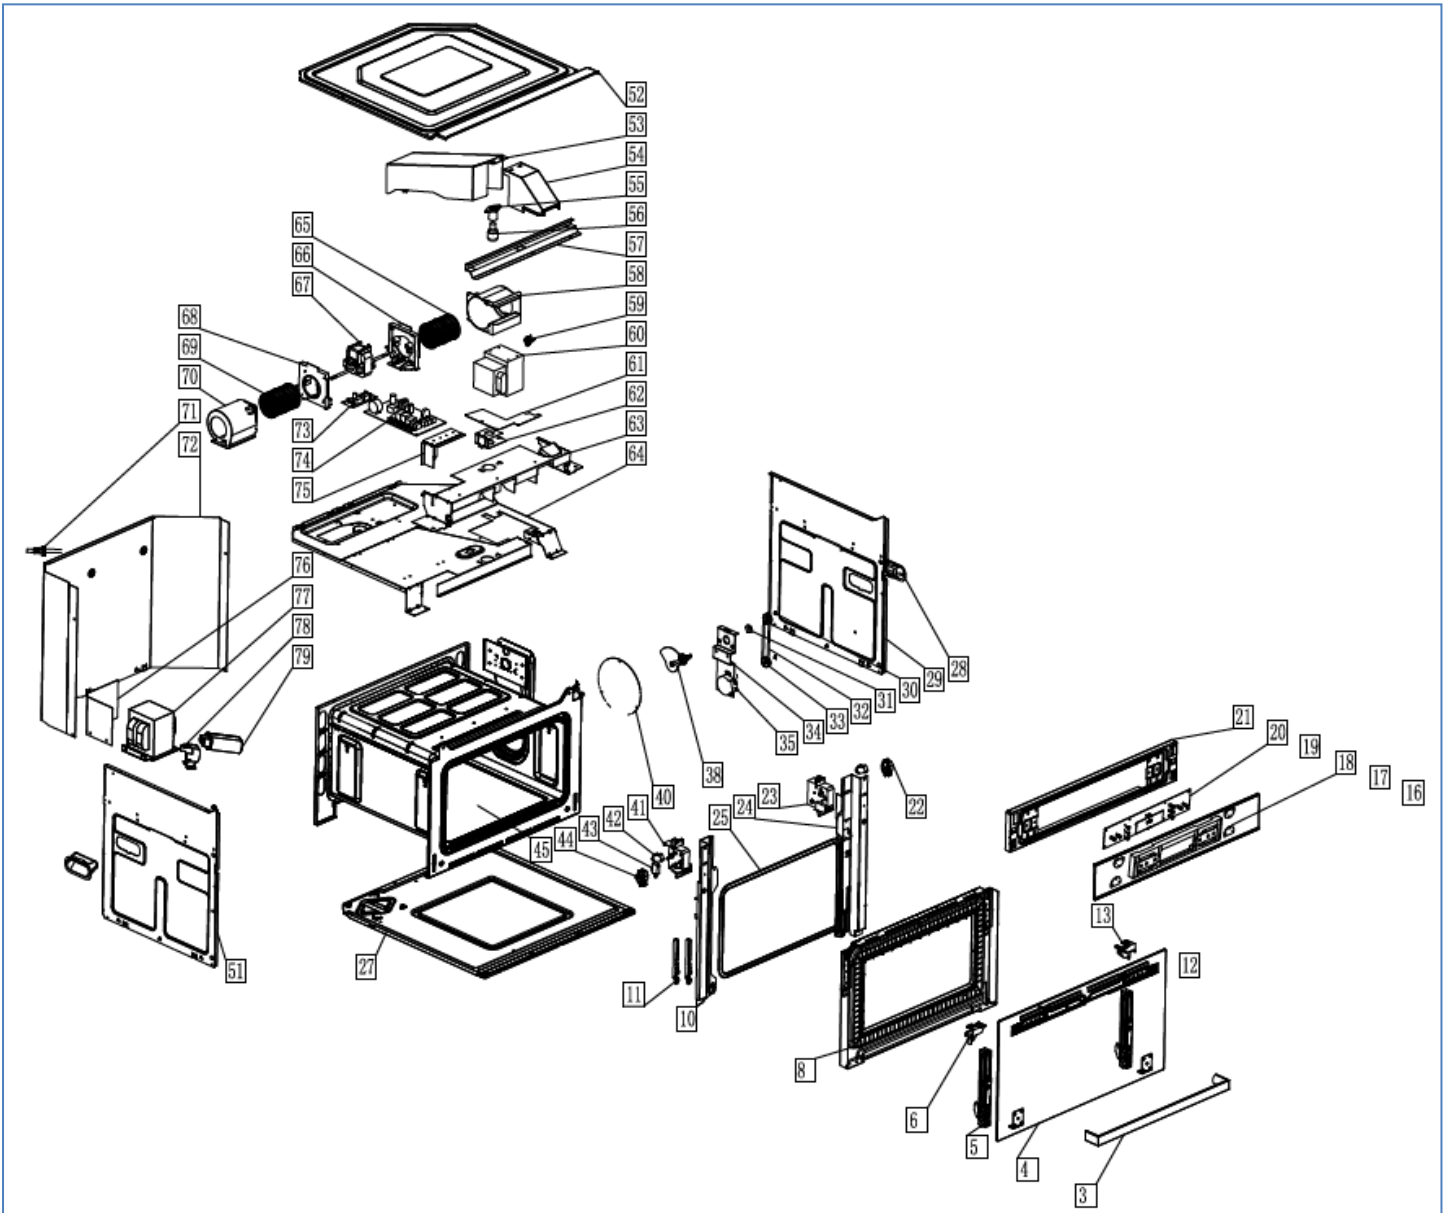

CM108BG

Caple Built-in Microwave

Technical Manual

CM108BG

Caple Built-in Microwave

CM108BG

Caple Built-in Microwave

Item	Part Number	Description	Additional Info	Quantity
3	112240031403	Handle (Black)		1
4	DOGACM111BG	Door outer glass assembly	Door Outer Glass	1
			Handle connector	1
			Door glass connector	2
5	1170500101	Door Hinge		2
6	1171000101	Left door switch plug		1
8	MB-302-A-116	Door decoration liner assembly	Door decoration liner	1
			Inner Glass	1
			PPS Seal frame	1
10	2200800103	Left support		1
11	2203700101	Inner hinge		2
13	1171000102	Right door switch plug		1
18	CPACM108BG	Control Panel Glass Assembly	Control Panel glass	1
			Fixing plate timer	1
20	14400400102	Control board		1
21	2200200104	Control panel bracket		1
22	1300300102	Right rotating arm		1
23	1300200102	Right door switch base		1
24	2200800104	Right support		1
25	1300400101	Door seal		1
27	2203400101	Bottom plate		1
28	1320400101	Holder		2
29	2202800102	Right panel		1
30	2203500101	Wheel tablet for stirrer motor		1
31	1290700102	Gasket for stirrer motor		2
32	1300900101	Strap		1
33	1300800101	Pulley		2
34	2201600101	Fixing plate for stirrer motor		1
35	14400200101	Stirrer motor		1
38	2201700201	Stirrer assembly		1
40	2201300101	Stirrer cover		1
41	1300200101	Left door switch base		1
42	14401400102	Micro Switch (3 terminals)		1
43	14401400101	Micro Switch (2 terminals)		2
44	1300300101	Left rotating arm		1
45	2204100102	Cavity assembly		1
51	2202800101	Left panel		1
52	2203000101	Top Panel		1