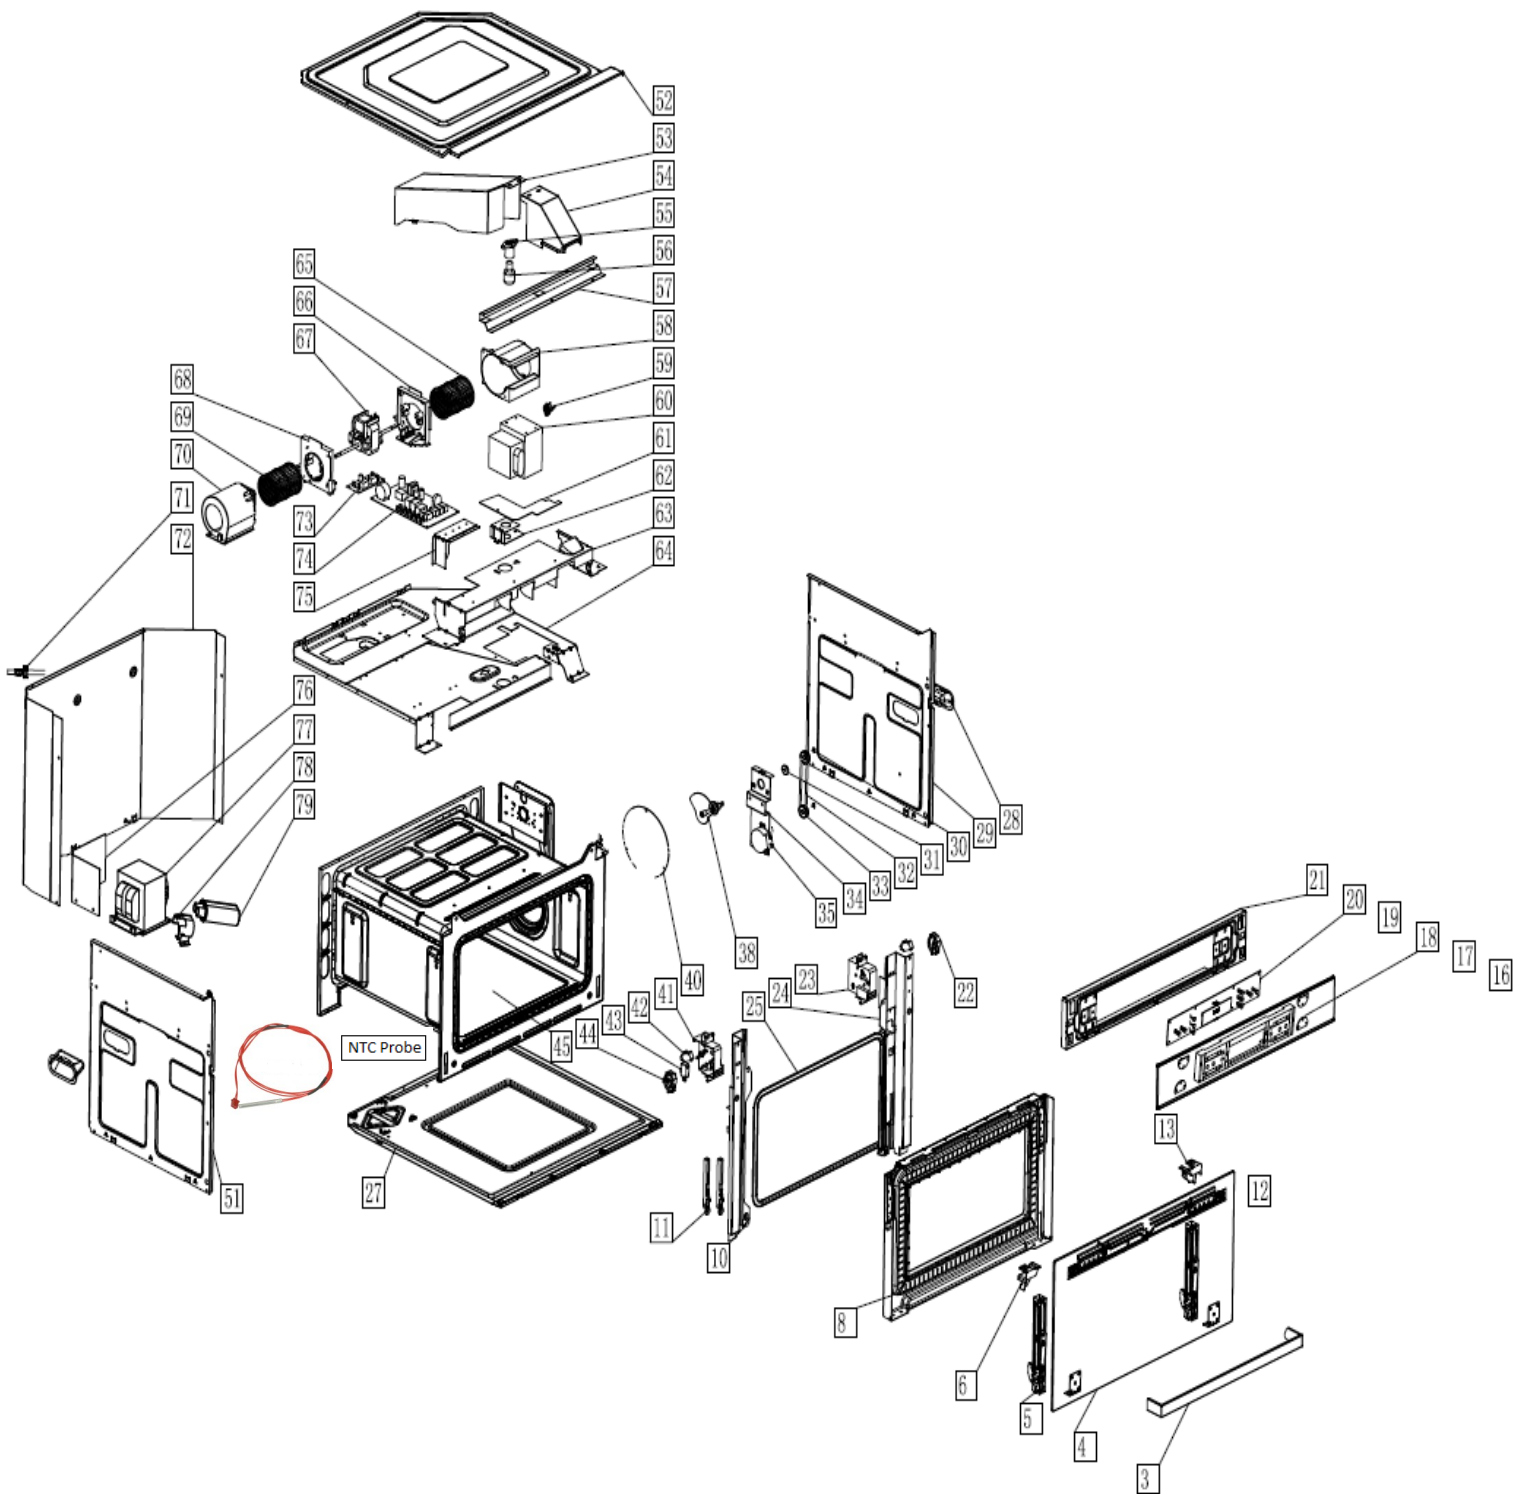

CM108

Caple Built in Microwave 46cm

Technical Manual

CM108

Caple Built in Microwave 46cm

CM108

Caple Built in Microwave 46cm

Item	Part Number	Description	Addition Info	Quantity
3	1122400314	Handle		1
4	SB-538-C-1	Outer glass component	Outer glass	1
			Fixing plate for handle	1
			Connecticut plate for glass	2
5	1170500101	Door Hinge		2
6	1171000101	Left door switch plug		1
8	MB-302-A-116	Door decoration liner assembly	Door decoration liner	1
			Inner Glass	1
			PPS Seal frame	1
10	2200800103	left support		1
11	2203700101	Inner hinge		2
13	1171000102	Right door switch plug		1
18	MB-537-D-1.2	Control panel component	Control Panel glass	1
			Fixing plate timer	1
20	14400400102	Control board		1
21	2200200104	Control panel bracket		1
22	1300300102	Right rotating arm		1
23	1300200102	Right door switch base		1
24	2200800104	Right support		1
25	1300400101	Door seal		1
27	2203400101	Bottom plate		1
28	1320400101	Holder		2
29	2202800102	Right panel		1
30	2203500101	wheel tablet for stirrer motor		1
31	1290700102	Gasket for stirrer motor		2
32	1300900101	Strap		1
33	1300800101	Pulley		2
34	2201600101	Fixing plate for stirrer motor		1
35	14400200101	stirrer motor		1
38	2201700201	stirrer assembly		1
40	2201300101	stirrer cover		1
41	1300200101	Left door switch base		1
42	14401400102	Micro Switch(3 terminals)		1
43	14401400101	Micro Switch(2 terminals)		2