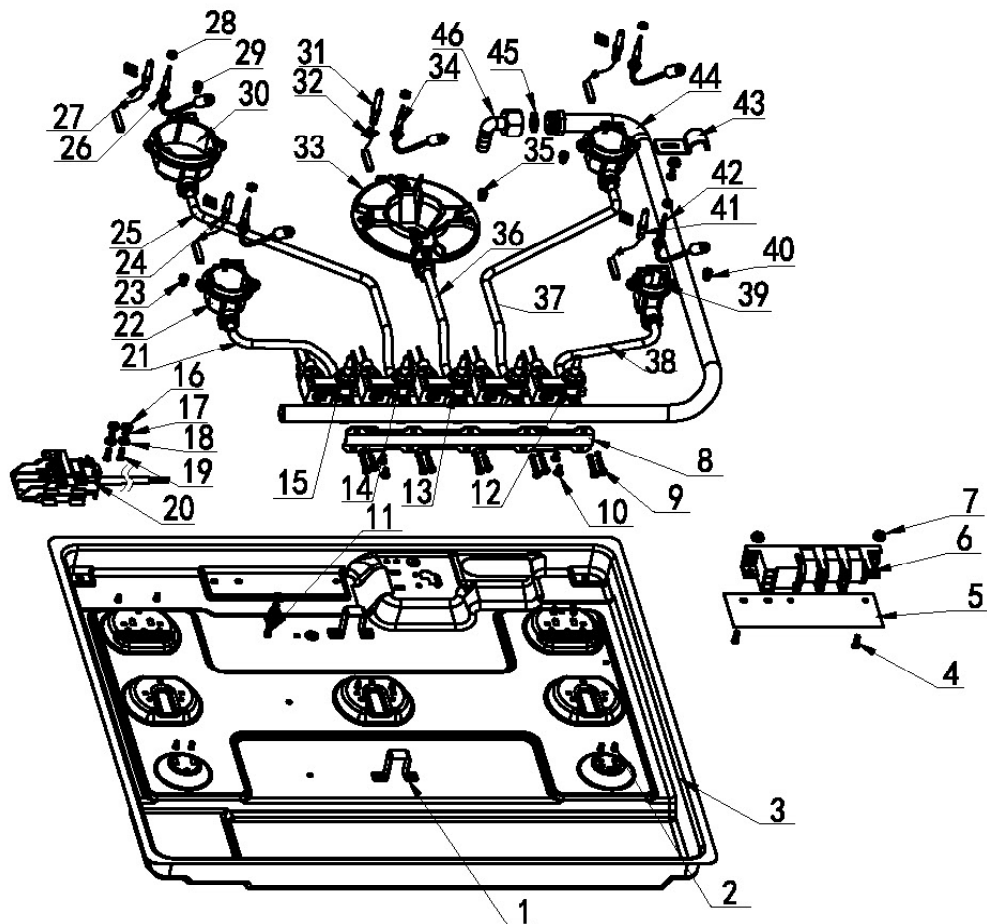

C944G

Caple 75cm gas on glass hob

Technical information

C944G

Caple 75cm gas on glass hob

C944G - Caple 75cm gas on glass hob

Item	Part Code	Description	Qty
1	2112800102	Bracket for Glass Panel	2
2	129010040102	screw M4x6	10
3	211037050101	bottom plate	1
4	129010040102	S.S screw M4x12	2
5	2119900707	mica gasket	1
6	1410800204	impulse device	1
7	129020040105	nut	3
8	2111109002	clip for gas tube	1
9	1290100444	screw M4x18	10
10	129010043501	S.S screw M4x8	7
11	129010040402	S.S screw M4x12	1
12	1110491343	valve 1	1
13	1110491340	valve 4	1
14	1110491341	valve 3	2
15	1110491342	valve 3	1
16	129020040103	S.S.nut M4	2
17	129060010103	spring gasket	11
18	129060040301	S.S.gasket	3
19	129010043501	S.S screw M4x8	2
20	1310200101	electric box	1
21	111207050103	gas tube for valve 2	1
22	1110507001	70# burner basement	2
23	1110802002	70# nozzle	2
24	141060020301	4# ignition pin(370)	2
25	111207050101	gas tube for valve 1	1
26	1410300402	528C thermocouple (500)	1
27	141060020201	4# ignition pin(220)	1
29	1110802003	100# Nozzle	1
30	1110510001	100# burner basement	1
31	141060010201	3# ignition pin(210)	1
32	2111800101	clip for ignition pin	1
33	1110512002	120# burner basement	1
34	1410300301	516C thermocouple (350)	1
35	111080204801	120# Nozzle	1
36	111207050104	gas tube for valve 3	1
37	111207050105	gas tube for valve 4	1
38	111207050102	gas tube for valve 5	1
39	1110505001	50# burner basement	1
40	1110802001	50# nozzle	1
41	141060020401	4# ignition pin(470)	1
42	1410300401	528C thermocouple (350)	1
43	2111300102	clip for gas tube	1
44	111107050102	gas inlet tube	1
45	171002	gasket	1