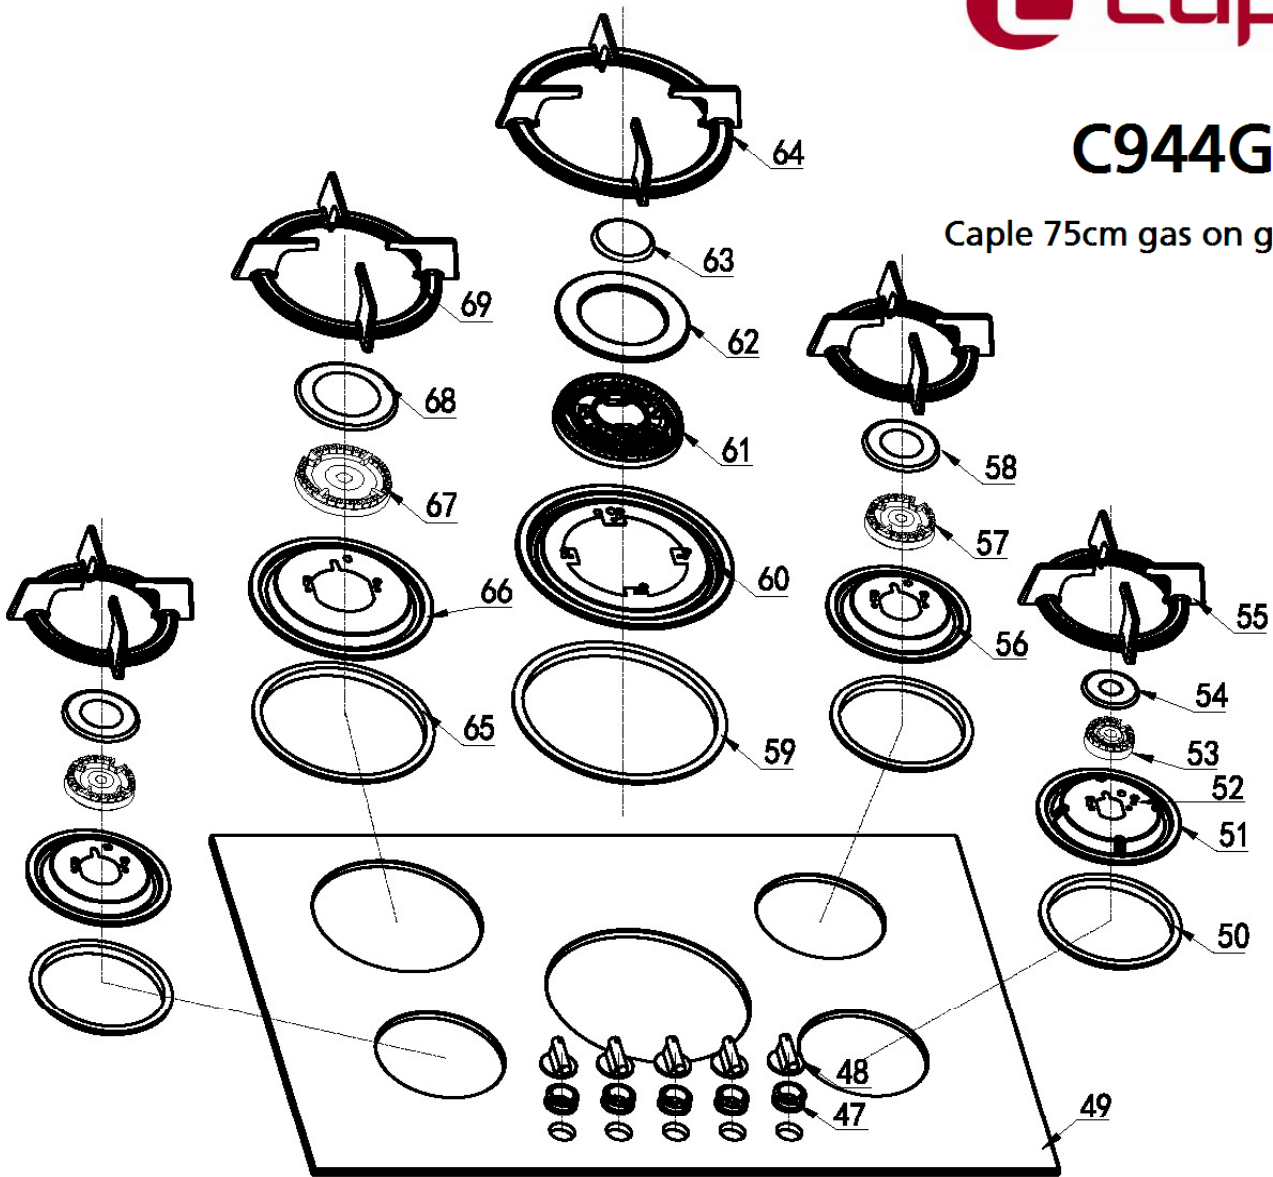

C944G

Caple 75cm gas on glass hob

Technical information

C944G

Caple 75cm gas on glass hob

C944G - Caple 75cm gas on glass hob

Item	Part Code	Description	Qty
1	2112800102	Bracket for Glass Panel	2
2	129010040102	screw M4x6	10
3	211037050101	bottom plate	1
4	129010040102	S.S screw M4x12	2
5	2119900707	mica gasket	1
6	1410800204	impulse device	1
7	129020040105	nut	3
8	2111109002	clip for gas tube	1
9	1290100444	screw M4x18	10
10	129010043501	S.S screw M4x8	7
11	129010040402	S.S screw M4x12	1
12	1110491343	valve 1	1
13	1110491340	valve 4	1
14	1110491341	valve 3	2
15	1110491342	valve 3	1
16	129020040103	S.S.nut M4	2
17	129060010103	spring gasket	11
18	129060040301	S.S.gasket	3
19	129010043501	S.S screw M4x8	2
20	1310200101	electric box	1
21	111207050103	gas tube for valve 2	1
22	1110507001	70# burner basement	2
23	1110802002	70# nozzle	2
24	141060020301	4# ignition pin(370)	2
25	111207050101	gas tube for valve 1	1
26	1410300402	528C thermocouple (500)	1
27	141060020201	4# ignition pin(220)	1
29	1110802003	100# Nozzle	1
30	1110510001	100# burner basement	1
31	141060010201	3# ignition pin(210)	1
32	2111800101	clip for ignition pin	1
33	1110512002	120# burner basement	1
34	1410300301	516C thermocouple (350)	1
35	111080204801	120# Nozzle	1
36	111207050104	gas tube for valve 3	1
37	111207050105	gas tube for valve 4	1
38	111207050102	gas tube for valve 5	1
39	1110505001	50# burner basement	1
40	1110802001	50# nozzle	1
41	141060020401	4# ignition pin(470)	1
42	1410300401	528C thermocouple (350)	1
43	2111300102	clip for gas tube	1
44	111107050102	gas inlet tube	1
45	171002	gasket	1