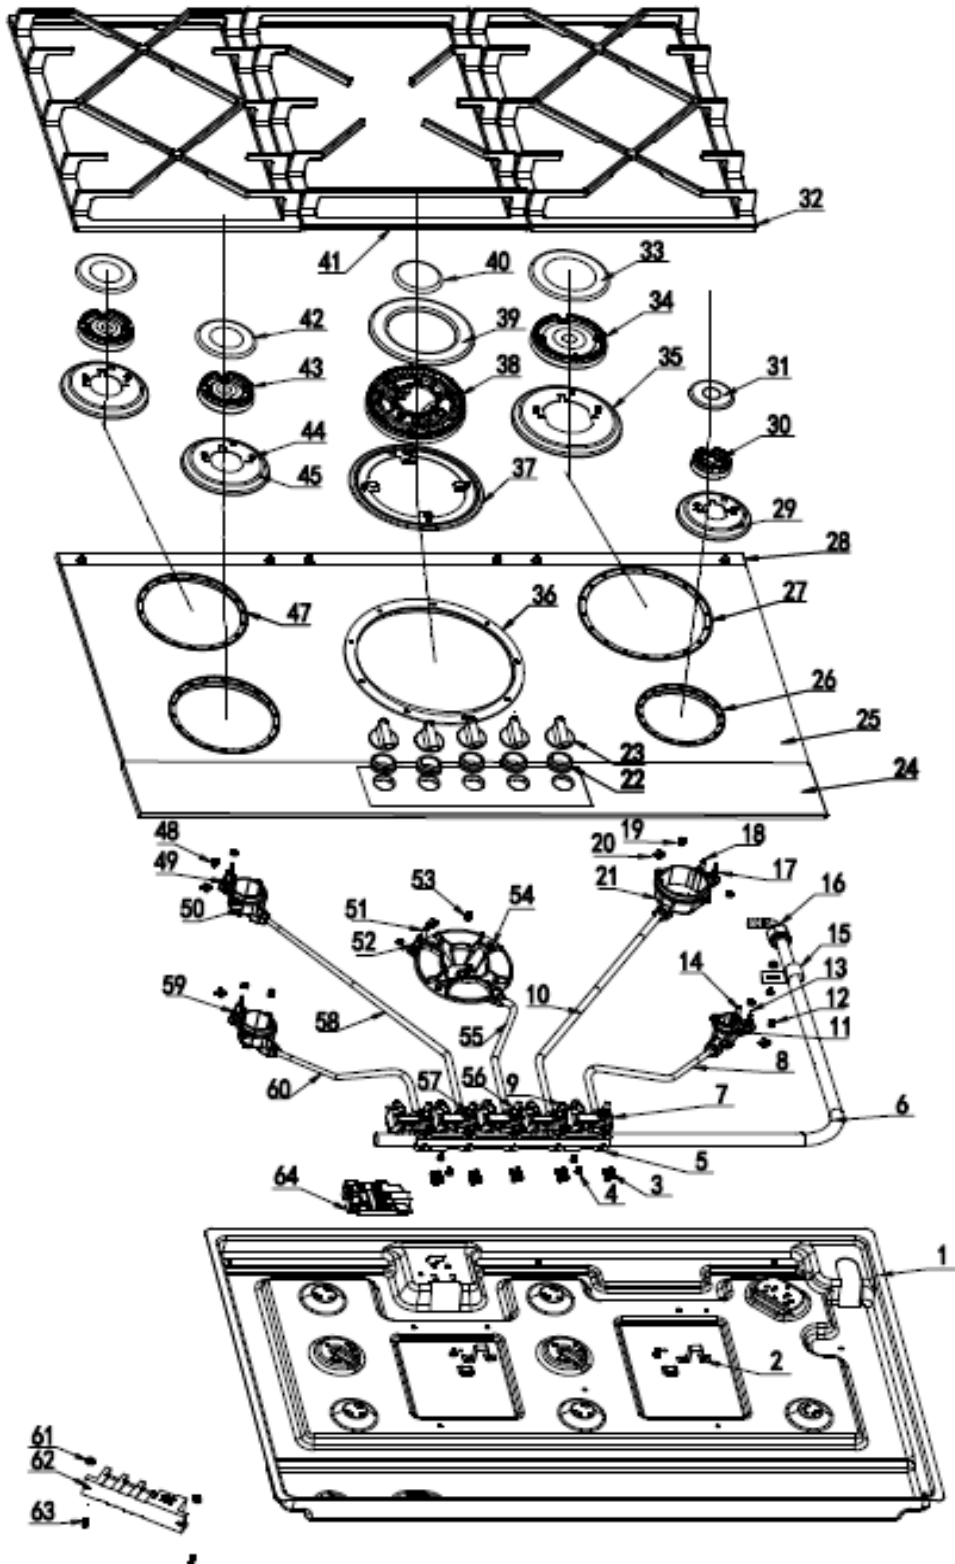

C889G

87cm Wide Gas on Glass Hob Gunmetal

Technical Manual

C889G

87cm Wide Gas on Glass Hob Gunmetal

C889G

87cm Wide Gas on Glass Hob Gunmetal

Item	Part Number	Description	Additional Info	Quantity
1	211039155401	Bottom Plate		1
2	2112800102	Panel Support		2
3	1290100444	M4x18 Screws		10
4	129010040201	M4x8 Screws		5
5	2111109002	Gas Tube bracket		1
6	11110915119501	Main Gas Tube		1
7	111049134305	Valve 1		1
8	111209151625	Alu. Tube 5		1
9	111049134105	Valve 3		1
10	111209151624	Alu. Tube 4		1
11	1110505001	50# burner base		1
12	111080204821	Jet #50		1
13	1410300401	Thermostat 350		2
14	141060020601	Ignition 710L		1
15	2111400104	Fixing Plate for Main gas tube		1
17	1410300402	Thermostat 550		2
18	141060020701	Ignition 900L		1
19	111080203504	Jet #70		2
20	2111800101	clip for ignition pin		5
21	1110510001	Burner Base $\phi$ 100		1
22	1311101206	Silicone ring for knob		5
23	131010015608	Knob		5
25	C889GGPA	Glass Panel with GM plate	24	1
			25	1
			26	1
			27	1
			28	1
			36	1
			47	2
29	211190501604	50# Water tray		1
30	1110605001	50# burner		1