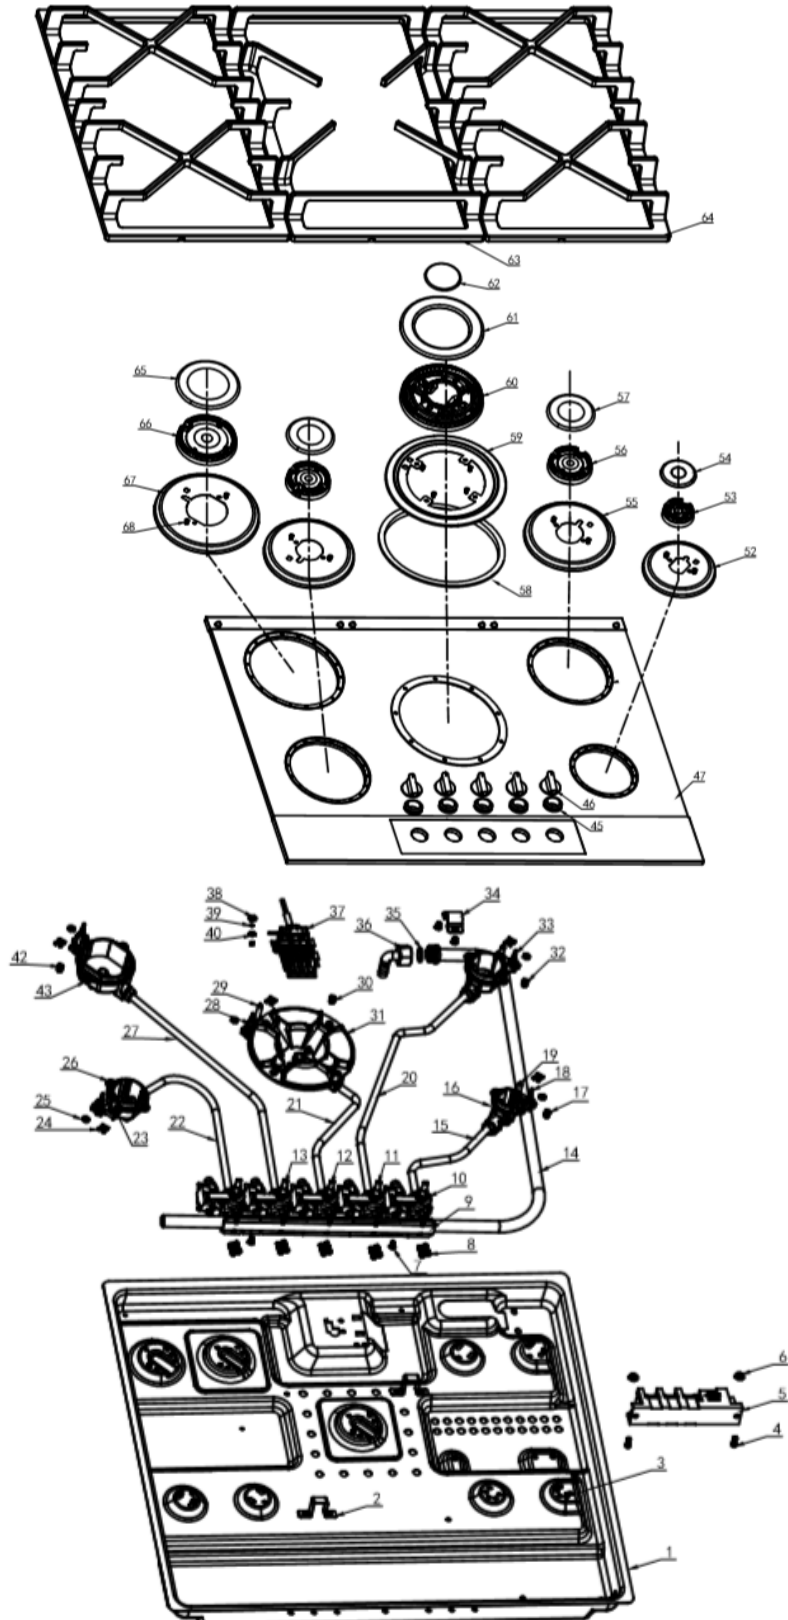

C887G

Caple 70cm Gas on glass hob Gunmetal

Technical Manual

C887G

Caple 70cm Gas on glass hob Gunmetal

C887G

Caple 70cm Gas on glass hob Gunmetal

Item	Part Number	Description	Quantity
1	211036043801	Bottom Plate	1
2	129010040102	Screw M4x6	10
3	2112800102	Panel support	2
4	129010040401	Screw M4x12	2
5	141080020401	impulse	1
6	129020040105	Nuts M4x4	3
7	1290100444	Screw M4x18	10
8	129010040201	Screw M4*8	4
9	2111109002	Gas Tube bracket	1
10	111049134305	Valve 4	1
11	111049134205	Valve 3	2
12	111049134005	Valve 1	1
13	111049134105	Valve 2	1
14	111107055725	Main Gas Tube	1
15	111207051225	Alu. Tube 5	1
16	1110505001	50# burner base	1
17	1110802001	50# Nozzle	1
18	1410300401	528C thermocouple (350)	2
19	141060020201	ignition pin(220)	2
20	111207051224	Alu. Tube 4	1
21	111207051223	Alu. Tube 3	1
22	111207051221	Alu. Tube 1	1
23	141060020501	ignition pin(570)	2
24	2111800101	clip for ignition pin	5
26	1110507001	70# burner base	2
27	111207051222	Alu. Tube 2	1
28	1410300301	516C thermocouple (350)	1
29	141060010301	ignition pin(360)	1
30	111080204801	120# Nozzle	1
31	1110512002	120# burner base	1
32	1110802002	70# Nozzle	2
33	1410300402	528C thermocouple (500)	2
34	2111400101	Fixing Plate for Main gas tube	1
35	1311300601	Sealing Washer	2
37	1310200101	electric box	1