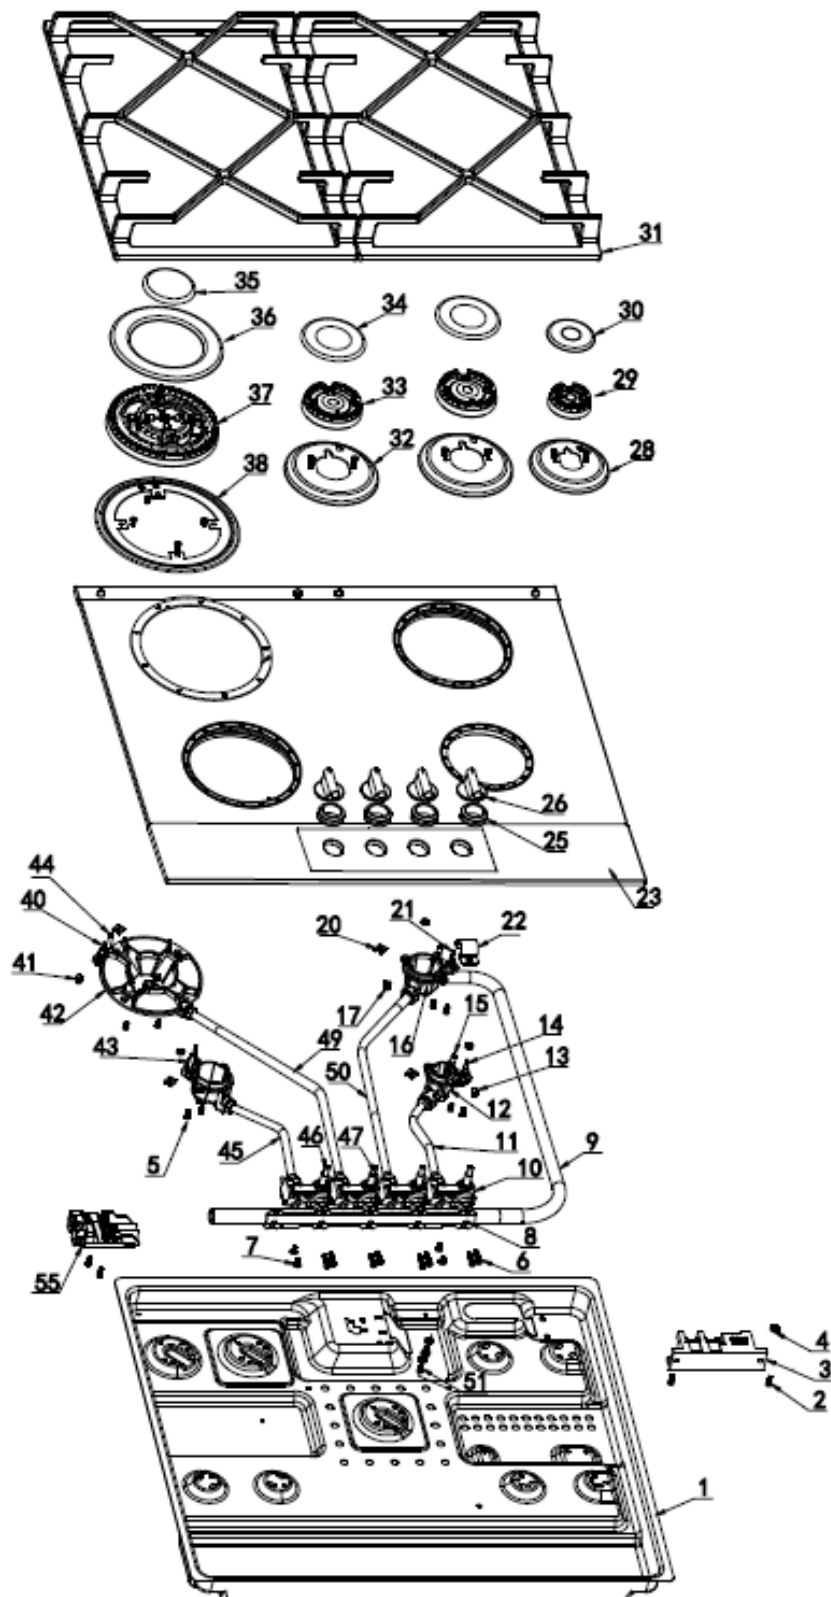

C886G

Caple 60cm Gas on glass hob Gunmetal

Technical Manual

C886G

Caple 60cm Gas on glass hob Gunmetal

C886G

Caple 60cm Gas on glass hob Gunmetal

Item	Part Number	Description	Note	Quantity
1	211036043811	Bottom Plate		1
2	129010040401	M4x12 Screw		2
3	141080020201	impulse		1
4	129020040105	M4 Nuts		2
5	129010040102	M4x6 screw		8
6	1290100444	M4x18 screw		8
7	129010040201	M4x8 screw		6
8	2111109002	Gas Tube bracket		1
9	111106044024	Main Gas Tube		1
10	111049134305	Valve 1		1
11	111206044324	Alu. Tube 4		1
12	1110505001	Burner Base $\phi$ 50		1
13	111080203604	Jet #50		1
14	1410300401	Thermocouple 350		2
15	141060020201	Ignition 220L		1
16	1110507001	70# burner base		2
17	111080203504	Jet #70		2
20	2111800101	clip for ignition pin		4
21	1410300402	Thermocouple 500		1
22	2111400103	Gas Tube Clip		1
23	GHPA886GM	Glass Panel with GM edge(C886G)	G.M. Front edge	1
			Glass Panel	1
			Stainless steel burner support 120	1
			Stainless steel burner support 70	2
			Stainless steel burner support 50	1
			Pan Support Pin	6
			G.M. Rare edge	1
26	131010015608	Knob		4
28	211190501604	Water tray for Auxiliary burner		1
29	1110605001	Burner $\phi$ 50		1
30	1110705001	Burner Cap $\phi$ 50		1

C886G

Caple 60cm Gas on glass hob Gunmetal

Item	Part Number	Description	Note	Quantity
31	11109915180101	Side Pan Support		2
32	211190701604	Water tray for Semi-Rapid burner		2
33	1110607001	70# burner		2
34	1110707001	70# burner cap		2
35	1110712021	120# central burner cap		1
36	1110712022	120# external burner cap		1
37	1110612002	120# burner		1
38	211191201616	Water tray for Wok burner		1
40	1410300303	Thermocouple 500		1
41	111080204821	Jet #120		1
42	1110512002	120# burner		1
43	141060020401	Ignition 470L		1
44	141060010401	Ignition 440L		1
45	111206044322	Alu. Tube 1		1
46	111049134205	Valve 4		2
47	111049134005	Valve 3		1
49	111206044321	Alu. Tube 2		1
50	111206044323	Alu. Tube 3		1
55	1310200301	Electric box		1