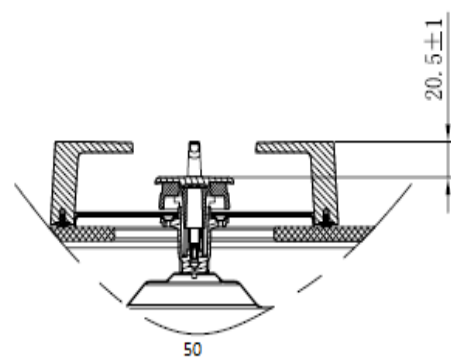

C871GBK

Caple 68cm Black Gas on Glass Hob

Technical Manual

C871GBK

Cagle 68cm Black Gas on Glass Hob

C871GBK

Caple 68cm Black Gas on Glass Hob

C871GBK

Caple 68cm Black Gas on Glass Hob

Item	Part Number	Description	Quantity
1	211037050801	Bottom Plate	1
2	129010040401	Screw M4x12	2
3	129020040105	M4 Nut	3
5	141080020401	impulse device	1
6	129010043501	Screw M4x8	2
7	129060010103	Spring washer	3
8	129010040201	Screw M4x8 with gasket	4
9	111107055402	gas inlet tube	1
12	2111300102	Fixing plate for gas inlet tube	4
14	131010015607	Knob	5
15	11101705240108	Glass Panel	1
16	1110707001	70# burner cap	2
17	1110607001	70# burner	2
18	1110612002	120# burner	1
19	1110712022	120# external burner cap	1
20	1110712021	120# central burner cap	1
21	111099990231	120# Pan Support	5
22	211190701105	#70 Water tray	2
23	211191205305	#120 Water Tray	1
24	129010041201	Screw M4x8 Black	10
25	211190501105	#50 Water tray	1
26	211191001005	#100 Water Tray	1
27	1110710001	100# burner cap	1
28	1110610001	100# burner	1
29	1110605001	50# burner	1
30	1110705001	50# burner cap	1
32	1410300402	528C thermocouple (500)	2
33	141060020401	ignition pin(470)	2
34	2111800101	clip for ignition pin	5
35	1110802003	100# Nozzle	1
36	1110510001	100# burner basement	1