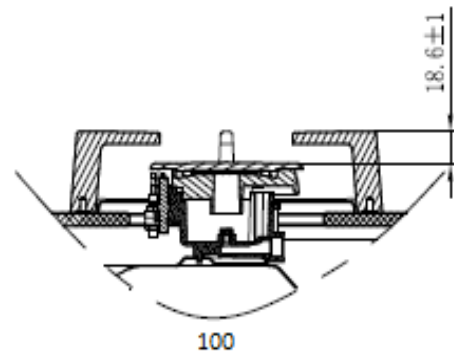

C871GBK

Caple 68cm Black Gas on Glass Hob

Technical Manual

C871GBK

Cagle 68cm Black Gas on Glass Hob

C871GBK

Caple 68cm Black Gas on Glass Hob

C871GBK

Caple 68cm Black Gas on Glass Hob

Item	Part Number	Description	Quantity
1	211037050801	Bottom Plate	1
2	129010040401	Screw M4x12	2
3	129020040105	M4 Nut	3
5	141080020401	impulse device	1
6	129010043501	Screw M4x8	2
7	129060010103	Spring washer	3
8	129010040201	Screw M4x8 with gasket	4
9	111107055402	gas inlet tube	1
12	2111300102	Fixing plate for gas inlet tube	4
14	131010015607	Knob	5
15	11101705240108	Glass Panel	1
16	1110707001	70# burner cap	2
17	1110607001	70# burner	2
18	1110612002	120# burner	1
19	1110712022	120# external burner cap	1
20	1110712021	120# central burner cap	1
21	111099990231	120# Pan Support	5
22	211190701105	#70 Water tray	2
23	211191205305	#120 Water Tray	1
24	129010041201	Screw M4x8 Black	10
25	211190501105	#50 Water tray	1
26	211191001005	#100 Water Tray	1
27	1110710001	100# burner cap	1
28	1110610001	100# burner	1
29	1110605001	50# burner	1
30	1110705001	50# burner cap	1
32	1410300402	528C thermocouple (500)	2
33	141060020401	ignition pin(470)	2
34	2111800101	clip for ignition pin	5
35	1110802003	100# Nozzle	1
36	1110510001	100# burner basement	1