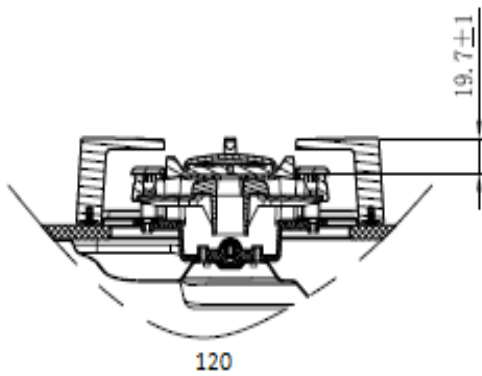

C871GBK

Caple 68cm Black Gas on Glass Hob

Technical Manual

C871GBK

Cagle 68cm Black Gas on Glass Hob

C871GBK

Caple 68cm Black Gas on Glass Hob

C871GBK

Caple 68cm Black Gas on Glass Hob

Item	Part Number	Description	Quantity
1	211037050801	Bottom Plate	1
2	129010040401	Screw M4x12	2
3	129020040105	M4 Nut	3
5	141080020401	impulse device	1
6	129010043501	Screw M4x8	2
7	129060010103	Spring washer	3
8	129010040201	Screw M4x8 with gasket	4
9	111107055402	gas inlet tube	1
12	2111300102	Fixing plate for gas inlet tube	4
14	131010015607	Knob	5
15	11101705240108	Glass Panel	1
16	1110707001	70# burner cap	2
17	1110607001	70# burner	2
18	1110612002	120# burner	1
19	1110712022	120# external burner cap	1
20	1110712021	120# central burner cap	1
21	111099990231	120# Pan Support	5
22	211190701105	#70 Water tray	2
23	211191205305	#120 Water Tray	1
24	129010041201	Screw M4x8 Black	10
25	211190501105	#50 Water tray	1
26	211191001005	#100 Water Tray	1
27	1110710001	100# burner cap	1
28	1110610001	100# burner	1
29	1110605001	50# burner	1
30	1110705001	50# burner cap	1
32	1410300402	528C thermocouple (500)	2
33	141060020401	ignition pin(470)	2
34	2111800101	clip for ignition pin	5
35	1110802003	100# Nozzle	1
36	1110510001	100# burner basement	1