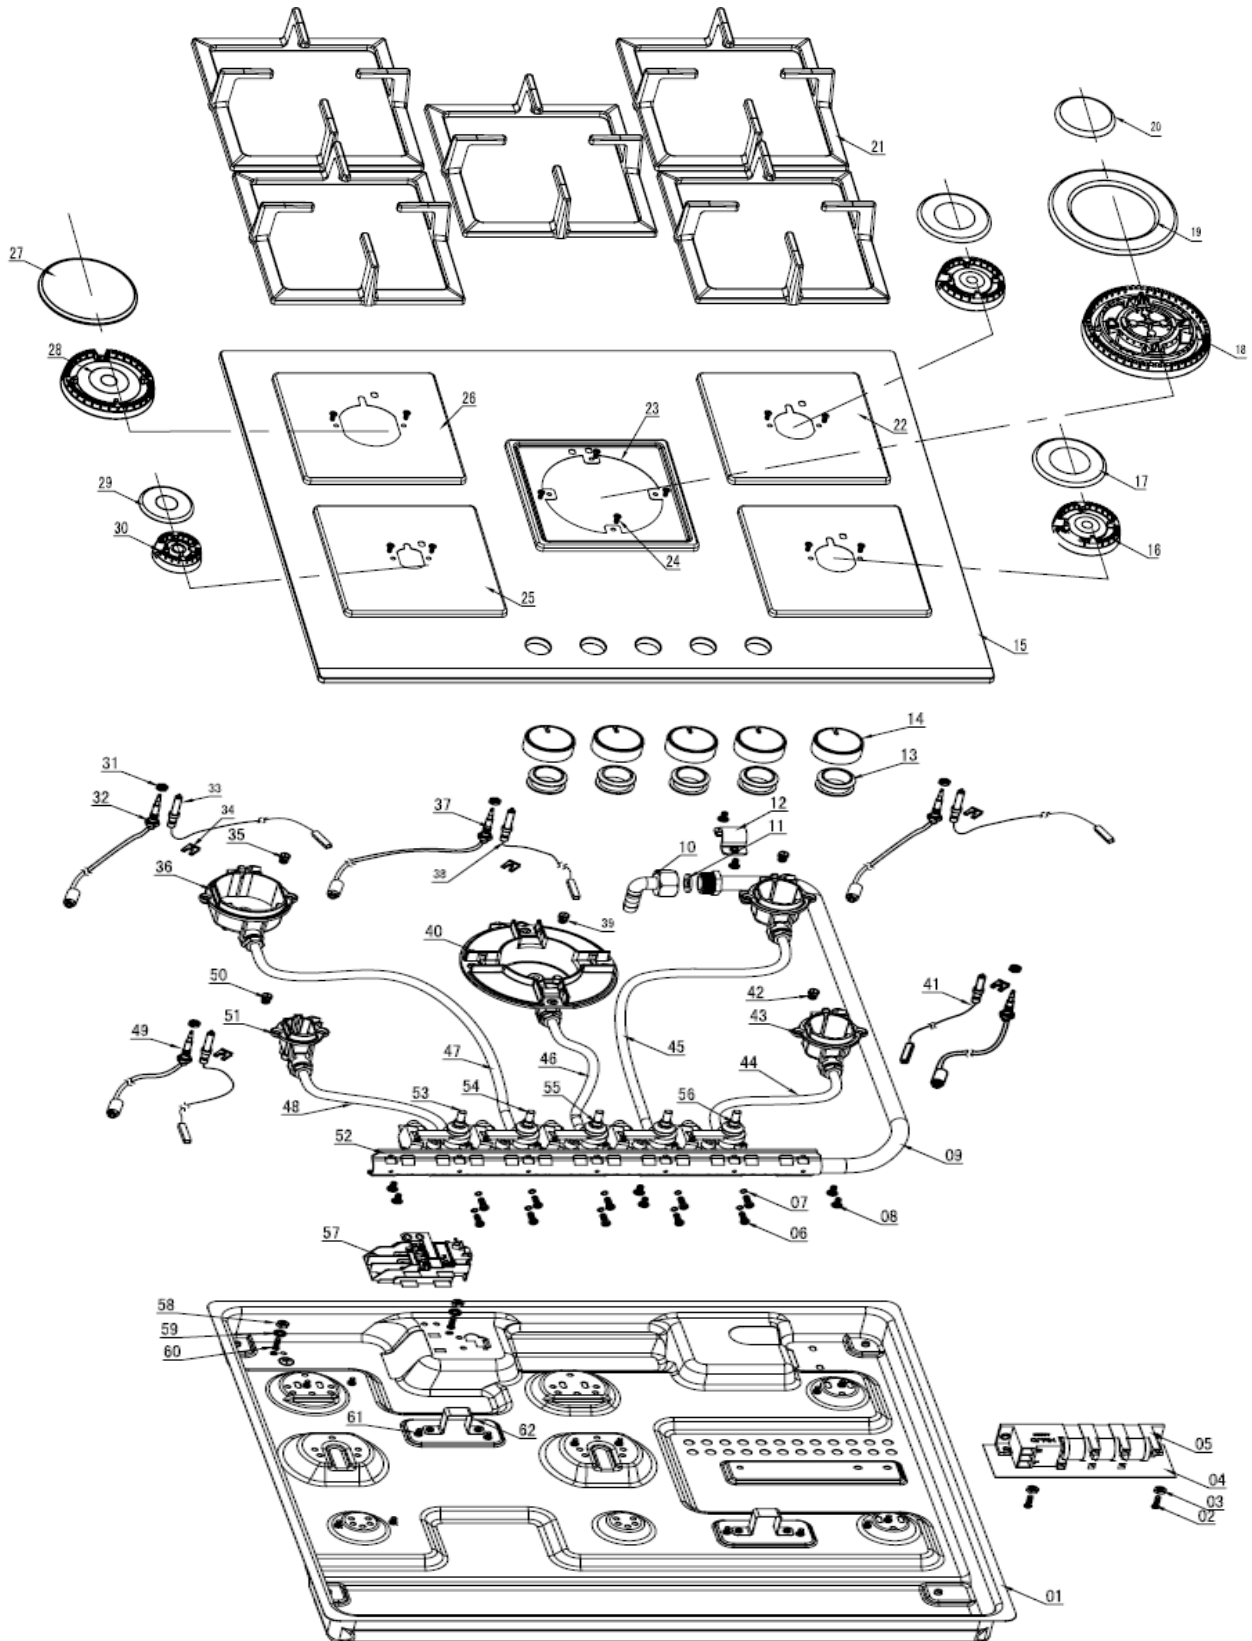

C871GBK

Cagle 68cm Black Gas on Glass Hob