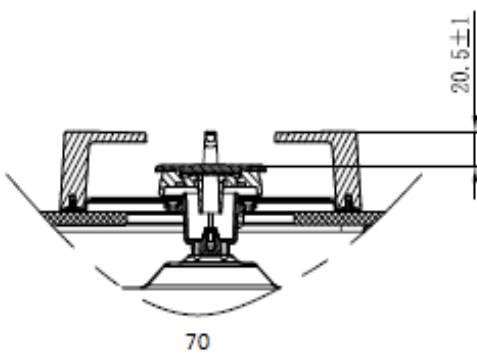

C871GBK

Caple 68cm Black Gas on Glass Hob

Technical Manual

C871GBK

Cagle 68cm Black Gas on Glass Hob

C871GBK

Caple 68cm Black Gas on Glass Hob

C871GBK

Caple 68cm Black Gas on Glass Hob

Item	Part Number	Description	Quantity
1	211037050801	Bottom Plate	1
2	129010040401	Screw M4x12	2
3	129020040105	M4 Nut	3
5	141080020401	impulse device	1
6	129010043501	Screw M4x8	2
7	129060010103	Spring washer	3
8	129010040201	Screw M4x8 with gasket	4
9	111107055402	gas inlet tube	1
12	2111300102	Fixing plate for gas inlet tube	4
14	131010015607	Knob	5
15	11101705240108	Glass Panel	1
16	1110707001	70# burner cap	2
17	1110607001	70# burner	2
18	1110612002	120# burner	1
19	1110712022	120# external burner cap	1
20	1110712021	120# central burner cap	1
21	111099990231	120# Pan Support	5
22	211190701105	#70 Water tray	2
23	211191205305	#120 Water Tray	1
24	129010041201	Screw M4x8 Black	10
25	211190501105	#50 Water tray	1
26	211191001005	#100 Water Tray	1
27	1110710001	100# burner cap	1
28	1110610001	100# burner	1
29	1110605001	50# burner	1
30	1110705001	50# burner cap	1
32	1410300402	528C thermocouple (500)	2
33	141060020401	ignition pin(470)	2
34	2111800101	clip for ignition pin	5
35	1110802003	100# Nozzle	1
36	1110510001	100# burner basement	1