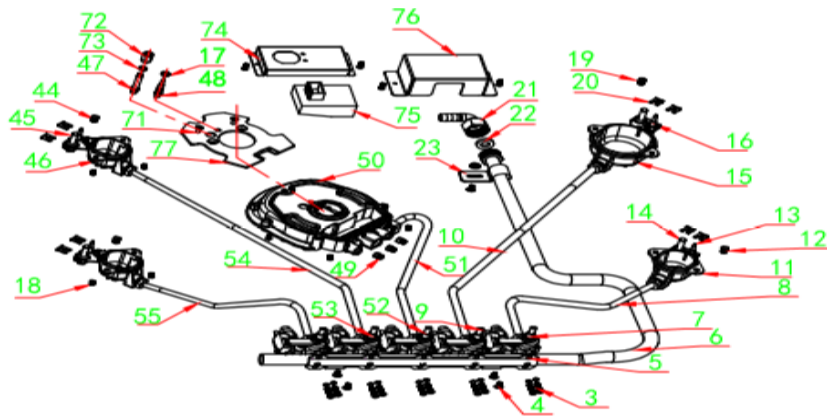

C789G

Caple 87cm wide gas on glass hob

Technical Manual

C789G

Caple 87cm wide gas on glass hob

C789G

Caple 87cm wide gas on glass hob

Item	Part Number	Description	Quantity
1	211039155451	Bottom Plate	1
2	129010040102	Screw M4*6	8
3	129010044101	Screw M4*16	10
4	129010043501	Screw M4*8 (Steel)	10
5	2111109701	Gas Tube bracket	1
6	111109151196	Main Gas Tube	1
7	1110491384	Valve 1	1
8	111209151655	Alu. Tube 5	1
9	1110491382	Valve 3	1
10	111209151654	Alu. Tube 4	1
11	1110505004	Burner Base ϕ 50	1
12	111080307401	Jet #50	1
13	1410301810	Thermostat 350	2
14	1410601311	Ignition 200L	1
15	1110510004	Burner Base ϕ 100	1
16	1410301811	Thermostat 550	2
19	111080307201	Jet #100	1
20	2111800101	Ignition clip	5
21	171001	elbow	1
22	1311300601	Gasket	2
23	2111400101	Gas Tube Clip	1
24	211569150601	Alu. Decoration plate	1
25	131110120202	Sealing Ring for knob	5
26	131010015606	Knob	5
27	GPAC789G	Glass Panel	1
28	211190501612	Water tray for Auxiliary burner	1
29	1110605005	Burner ϕ 50	1
30	1110705011	Burner Cap ϕ 50	1
31	111099151801	Side Pan Support	2
32	1110710011	Burner Cap ϕ 100	1
33	1110610005	Burner ϕ 100	1
34	211191001312	Water tray for Rapid burner	1
35	211191205611	Water tray for Wok burner	1
36	1110612008	Burner ϕ 120	1
37	111071203101	External burner cap ϕ 120	1
38	111071203001	Central Burner Cap ϕ 120	1
39	111099151802	Middle Pan Support	1
40	1110707011	Burner Cap ϕ 70	2