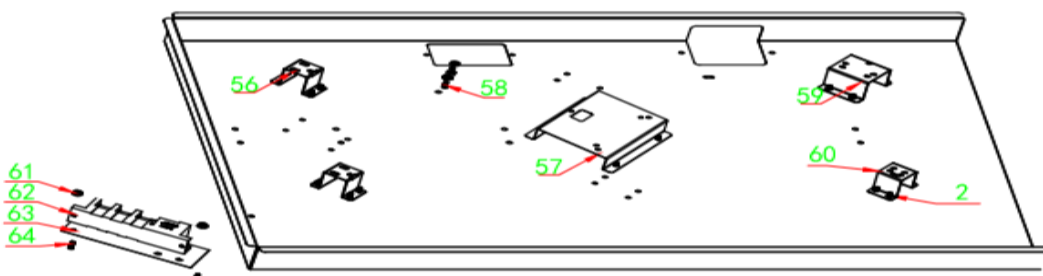

C789G

Caple 87cm wide gas on glass hob

Technical Manual

C789G

Caple 87cm wide gas on glass hob

C789G

Caple 87cm wide gas on glass hob

Item	Part Number	Description	Quantity
1	211039155451	Bottom Plate	1
2	129010040102	Screw M4*6	8
3	129010044101	Screw M4*16	10
4	129010043501	Screw M4*8 (Steel)	10
5	2111109701	Gas Tube bracket	1
6	111109151196	Main Gas Tube	1
7	1110491384	Valve 1	1
8	111209151655	Alu. Tube 5	1
9	1110491382	Valve 3	1
10	111209151654	Alu. Tube 4	1
11	1110505004	Burner Base ϕ 50	1
12	111080307401	Jet #50	1
13	1410301810	Thermostat 350	2
14	1410601311	Ignition 200L	1
15	1110510004	Burner Base ϕ 100	1
16	1410301811	Thermostat 550	2
19	111080307201	Jet #100	1
20	2111800101	Ignition clip	5
21	171001	elbow	1
22	1311300601	Gasket	2
23	2111400101	Gas Tube Clip	1
24	211569150601	Alu. Decoration plate	1
25	131110120202	Sealing Ring for knob	5
26	131010015606	Knob	5
27	GPAC789G	Glass Panel	1
28	211190501612	Water tray for Auxiliary burner	1
29	1110605005	Burner ϕ 50	1
30	1110705011	Burner Cap ϕ 50	1
31	111099151801	Side Pan Support	2
32	1110710011	Burner Cap ϕ 100	1
33	1110610005	Burner ϕ 100	1
34	211191001312	Water tray for Rapid burner	1
35	211191205611	Water tray for Wok burner	1
36	1110612008	Burner ϕ 120	1
37	111071203101	External burner cap ϕ 120	1
38	111071203001	Central Burner Cap ϕ 120	1
39	111099151802	Middle Pan Support	1
40	1110707011	Burner Cap ϕ 70	2