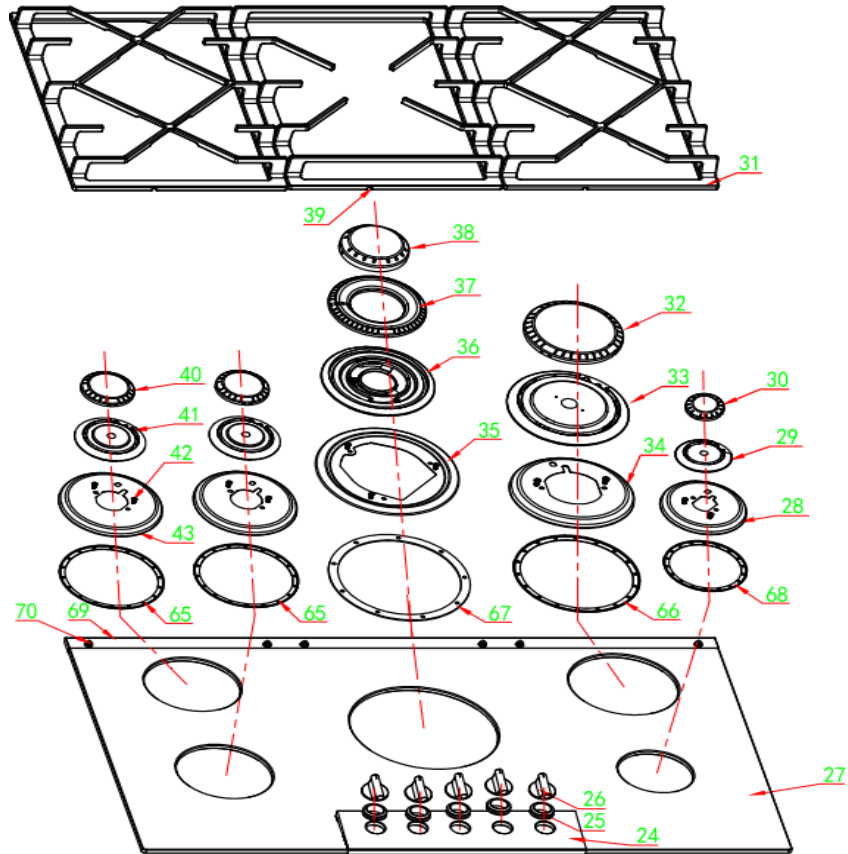

C789G

Caple 87cm wide gas on glass hob

Technical Manual

C789G

Caple 87cm wide gas on glass hob

C789G

Caple 87cm wide gas on glass hob

Item	Part Number	Description	Quantity
1	211039155451	Bottom Plate	1
2	129010040102	Screw M4*6	8
3	129010044101	Screw M4*16	10
4	129010043501	Screw M4*8 (Steel)	10
5	2111109701	Gas Tube bracket	1
6	111109151196	Main Gas Tube	1
7	1110491384	Valve 1	1
8	111209151655	Alu. Tube 5	1
9	1110491382	Valve 3	1
10	111209151654	Alu. Tube 4	1
11	1110505004	Burner Base ϕ 50	1
12	111080307401	Jet #50	1
13	1410301810	Thermostat 350	2
14	1410601311	Ignition 200L	1
15	1110510004	Burner Base ϕ 100	1
16	1410301811	Thermostat 550	2
19	111080307201	Jet #100	1
20	2111800101	Ignition clip	5
21	171001	elbow	1
22	1311300601	Gasket	2
23	2111400101	Gas Tube Clip	1
24	211569150601	Alu. Decoration plate	1
25	131110120202	Sealing Ring for knob	5
26	131010015606	Knob	5
27	GPAC789G	Glass Panel	1
28	211190501612	Water tray for Auxiliary burner	1
29	1110605005	Burner ϕ 50	1
30	1110705011	Burner Cap ϕ 50	1
31	111099151801	Side Pan Support	2
32	1110710011	Burner Cap ϕ 100	1
33	1110610005	Burner ϕ 100	1
34	211191001312	Water tray for Rapid burner	1
35	211191205611	Water tray for Wok burner	1
36	1110612008	Burner ϕ 120	1
37	111071203101	External burner cap ϕ 120	1
38	111071203001	Central Burner Cap ϕ 120	1
39	111099151802	Middle Pan Support	1
40	1110707011	Burner Cap ϕ 70	2