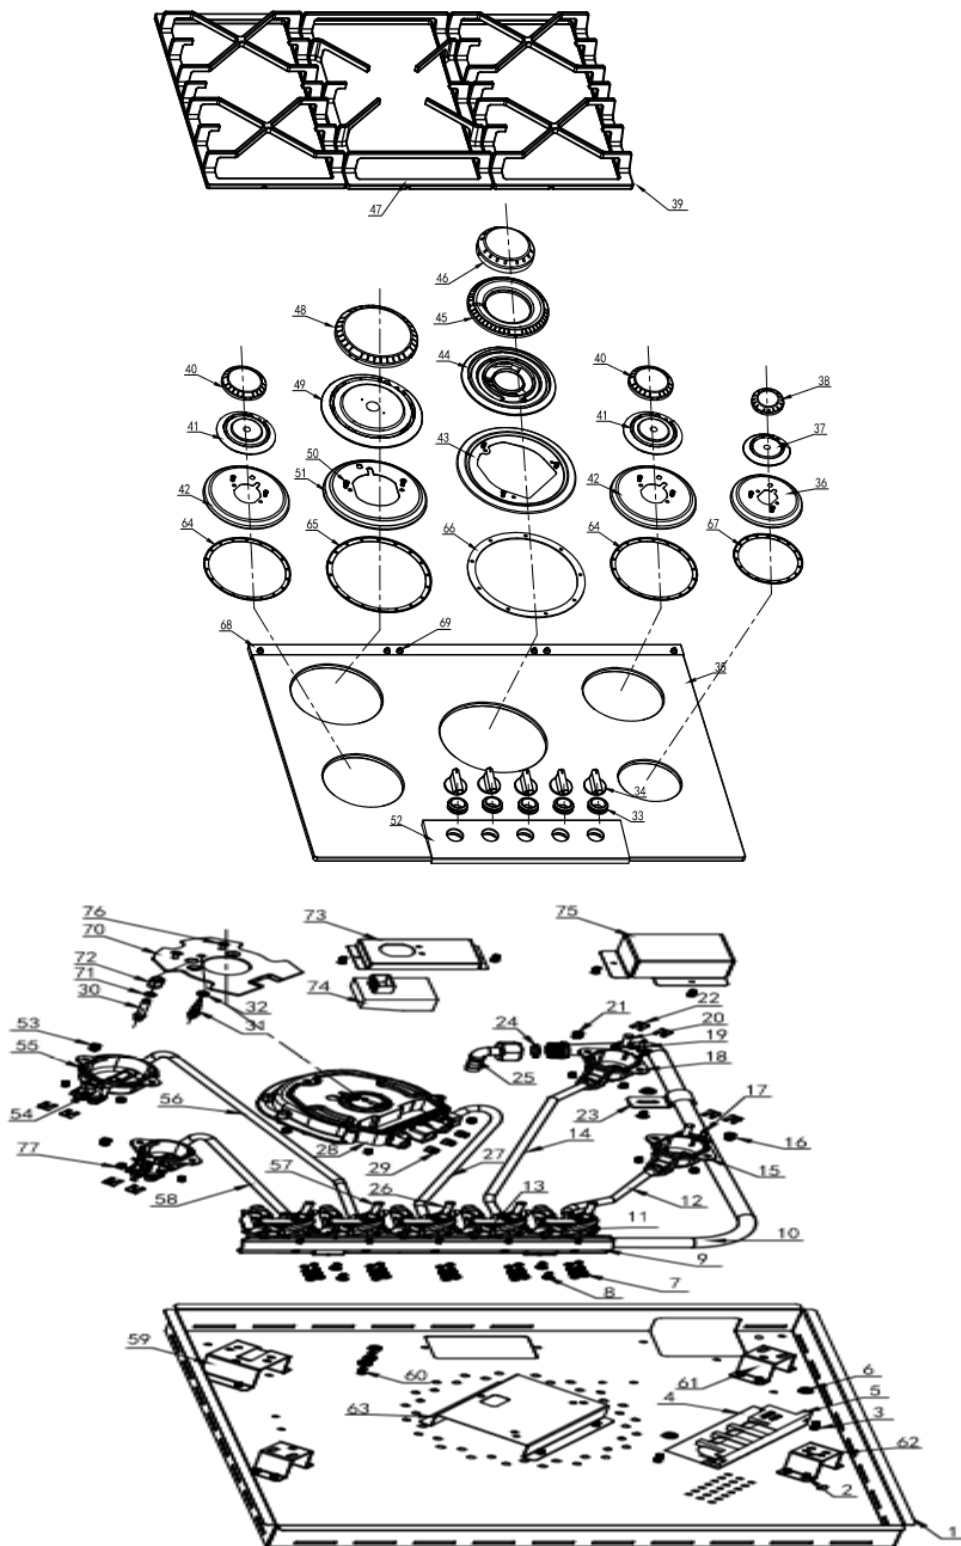

C787G

Caple 70cm wide gas on glass hob

Technical Manual

C787G

Caple 70cm wide gas on glass hob

C787G

Caple 70cm wide gas on glass hob

Item	Part Number	Description	Quantity
1	211037051201	Bottom Plate	1
3	129010040401	Screw M4*12	2
4	216001	Mica pads	1
5	141080020401	impulse	1
6	129020040105	Nuts M4	3
7	1290100444	Screw M4*18	10
8	129010040201	Screw M4*8	4
9	2111109701	Gas Tube bracket	1
10	111107055752	Main Gas Tube	1
11	1110491384	Valve 1	1
12	111207051255	Alu. Tube 5	1
13	1110491383	Valve 2	2
13	111207051254	Alu. Tube 4	1
15	1110505004	Burner Base ϕ 50	1
16	111080307401	Jet #50	1
17	1410301810	Thermostat 350	2
18	1110507004	Burner Base ϕ 70	2
19	1410301811	Thermostat 550	2
20	1410601311	Ignition 200L	1
21	111080307301	Jet #70	2
22	2111800101	Ignition clip	5
23	2111400101	Gas Tube Clip	1
24	1311300601	Gasket	2
25	171001	elbow	1
26	1110491381	Valve 4	1
27	111207051253	Alu. Tube 3	1
28	1110512004	Burner Base ϕ 120	1
29	111080307003	Jet #120	1
30	1410601303	Ignition 370L	1
31	1410301802	Thermostat 450	1
33	131110120202	Sealing Ring for knob	5
34	28211413107202	Knob	5
35	11101705290105	Glass Panel	1
36	211190501612	Water tray for Auxiliary burner	1
37	1110605005	Burner ϕ 50	1
38	1110705011	Burner Cap ϕ 50	1
39	111097055510	Side Pan Support	2