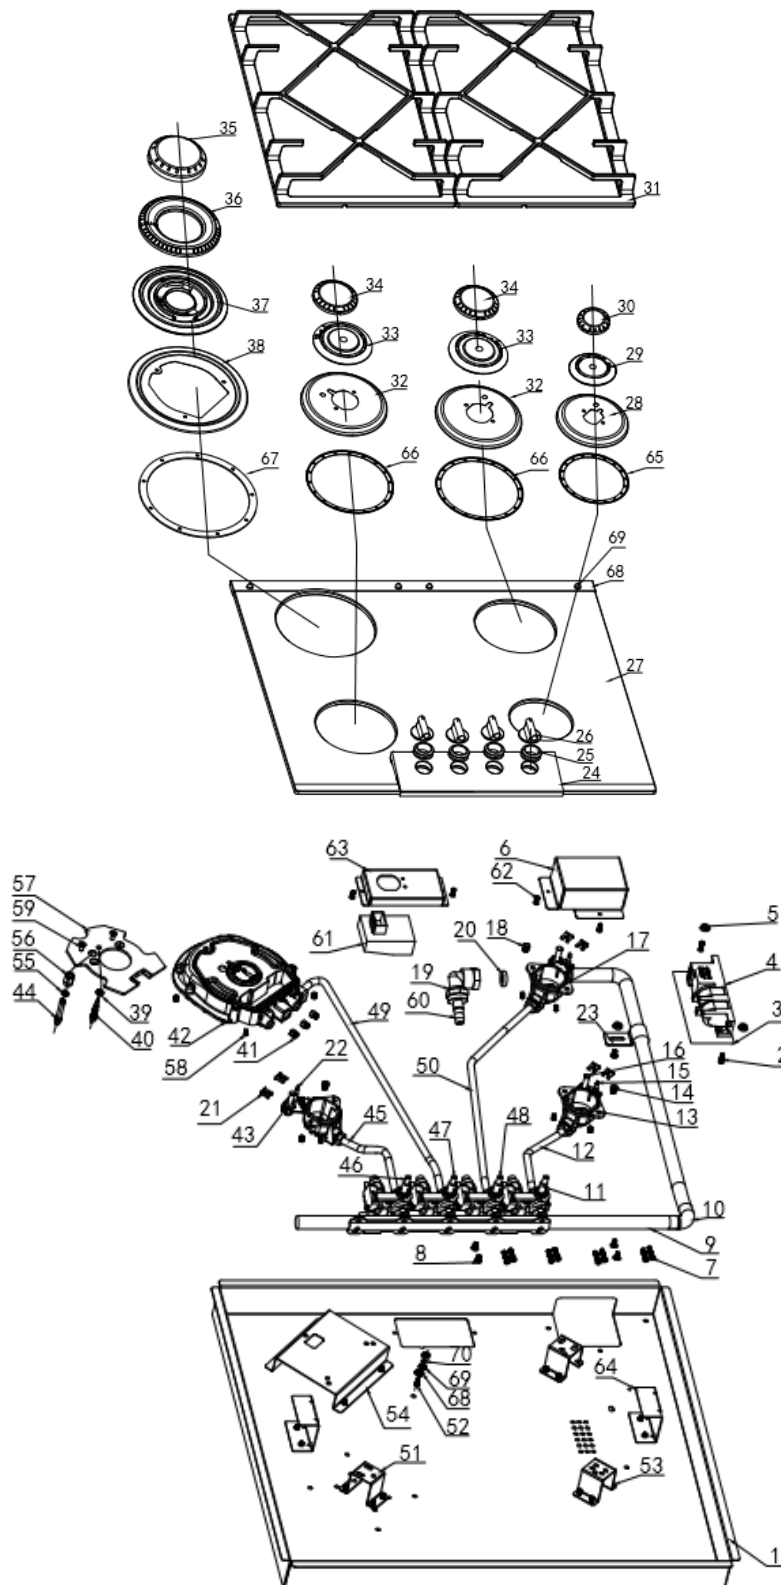

C786G

Caple 60cm wide gas on glass hob

Technical Manual

C786G

Caple 60cm wide gas on glass hob

C786G

Caple 60cm wide gas on glass hob

Item	Part Number	Description	Quantity
1	211036043811	Bottom Plate	1
2	129010040401	M4x12 Screw	2
3	216001	Mica pads	1
4	141080020201	impulse	1
5	129020040105	M4 Nuts	2
6	21109060401	Tube cover	1
7	1290100444	M4x18 Screw	8
8	129010040201	M4x8 screw	7
9	2111109701	Gas Tube bracket	1
10	111106044052	Main Gas Tube	1
11	1110491384	Valve 1	1
12	111206044313	Alu. Tube 4	1
13	1110505004	Burner Base $\phi$ 50	1
14	111080307401	Jet #50	1
15	1410301810	Thermostat 350	2
16	1410601302	Ignition 570L	1
17	1110507004	Burner Base $\phi$ 70	2
18	111080307301	Jet #70	2
19	171001	elbow	1
20	1311300601	Gasket	2
21	2111800101	Ignition clip	4
22	1410301811	Thermostat 550	1
23	2111400101	Gas Tube Clip	1
24	211566040801	Alu. Decoration plate	1
25	131110120202	Sealing Ring for knob	4
26	131010015606	Knob	4
27	11101604591001	Glass Panel	1
28	211190501613	Water tray for Auxiliary burner	1
29	1110605005	Burner $\phi$ 50	1
30	1110705011	Burner Cap $\phi$ 50	1
31	111099151801	Side Pan Support	2
32	211190701613	Water tray for Semi-Rapid burner	2
33	1110607005	Burner $\phi$ 70	2
34	1110707011	Burner Cap $\phi$ 70	2
35	111071203001	Central Burner Cap $\phi$ 120	1