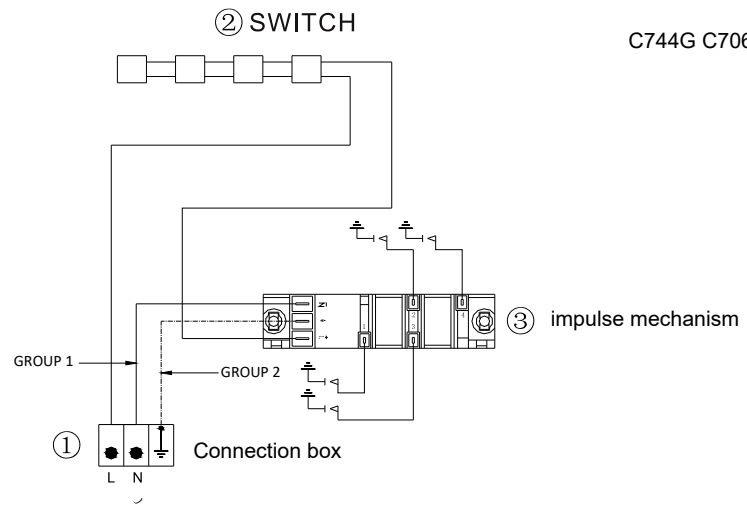

C744G C706G C786G