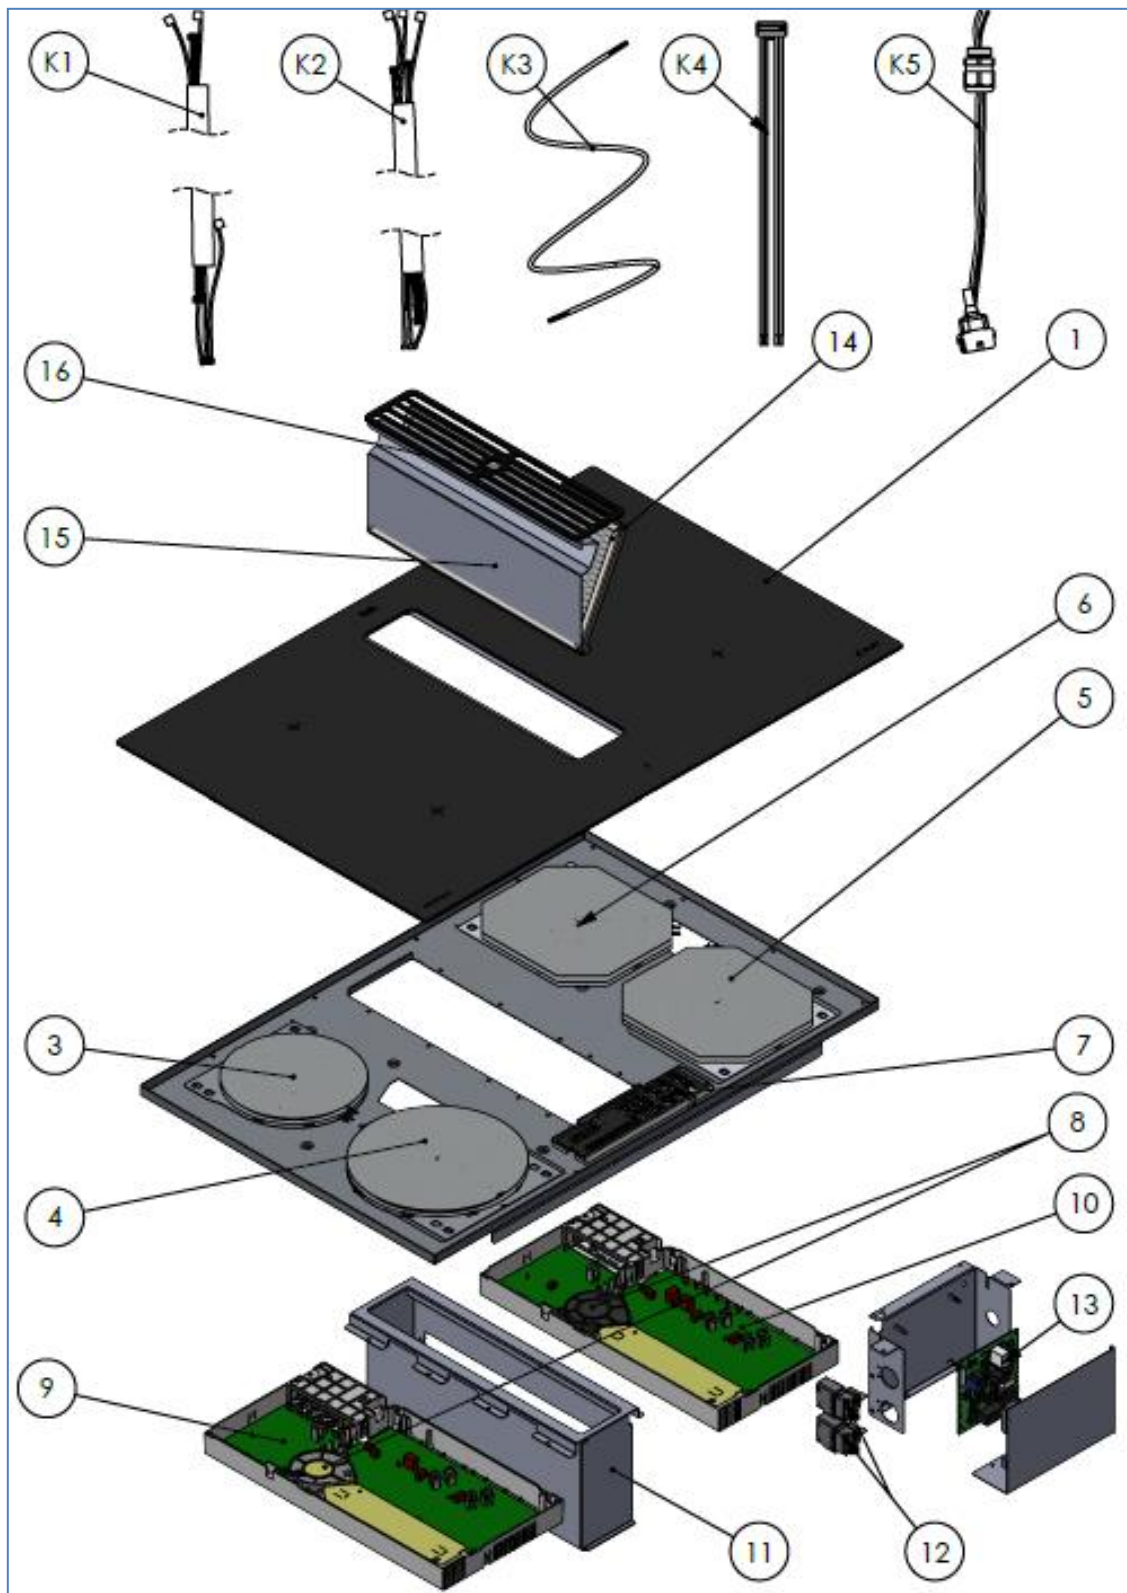

DD820BK

Caple Downdraft Induction Hob

Technical Manual

DD820BK

Cable Downdraft Induction Hob

DD820BK

Caple Downdraft Induction Hob

Item	Part Number	Description	Quantity
1	8007261108	Hob with frame Integral 804 O2 Slim	1
2	1306310006	Induction unit Integral IKT 804 O2 Slim B4	1
3	1717010001	Induction inductor B4 Ø160	1
4	1717010002	Induction inductor B4 Ø 200	1
5	1717010003	Induction inductor B4 Octa	1
6	1717010004	Induction inductor B4 Octa	1
7	1406120000	Touch control EGO K4+1 Slim	1
8	1715030000	Induction fan B4	2
9	1717000000	Induction generator B4 Master	1
10	1717000001	Induction generator B4 Domino Slave	1
11	1206319002	Fan shaft B4 Integral	1
12	1601060000	Terminal box KADO 2/3 OS	2
13	1406103218	MCU Motor Control Unit	1
14	9500000224	Grease filter 1.4301 - 356 x 164 x 10 mm	1
15	9500000264	Air baffle	1
16	1003100001	Cover FIT IN 359 x 85 mm	1
K1	1806071302	Electric wire MCU 350 mm:	1
K2	1806071306	Electric wire generator	1
K3	1801793001	Power supply cord H05 VV-F 5G1,5	1
K4	1806100001	Electric wire window contact	1
K5	1801701102	Plug connection for fan connection	1

DD820BK Wiring Diagram