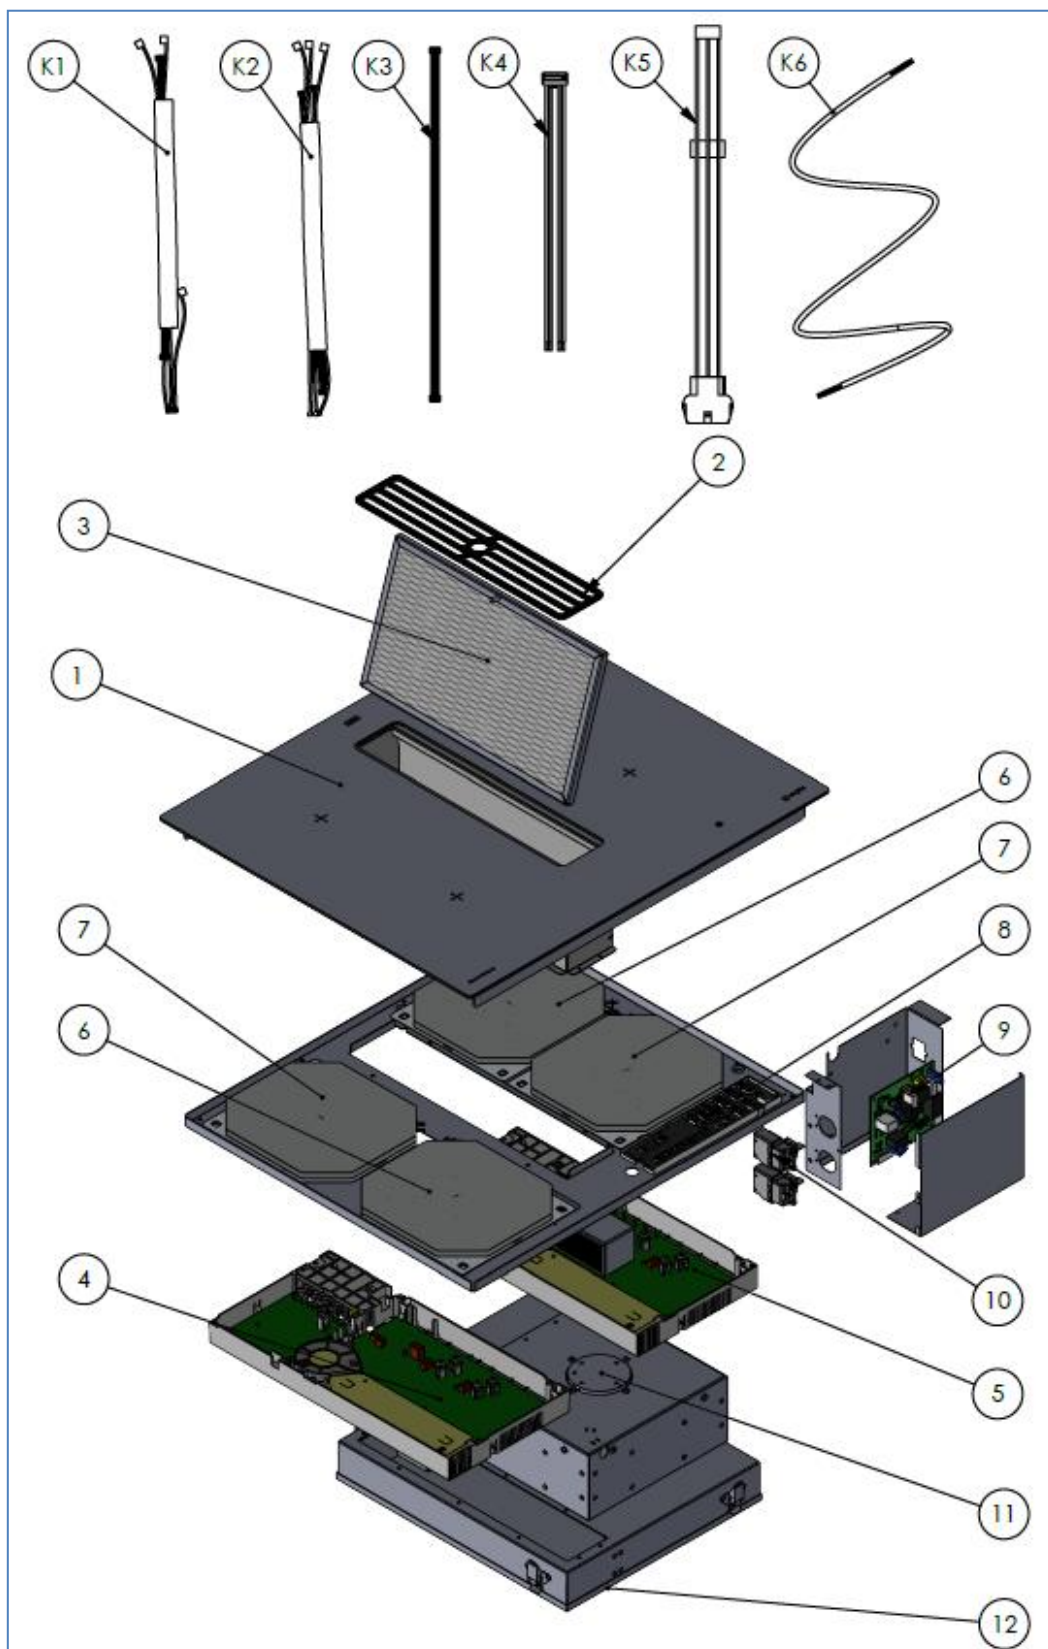

DD610BK

Caple Downdraft Induction Hob

Technical Manual

DD610BK

Cable Downdraft Induction Hob

DD610BK

Caple Downdraft Induction Hob

Item	Part Number	Description	Quantity
1	8007261106	Hob with frame FIT IN 604 O4 Slim B4	1
2	1003200001	Cover FIT IN 60 ALU black	1
3	9500000301	Grease filter 1.4301 - 346 x 198 x 10 mm	1
4	1717000000	Induction generator B4 Domino Master	1
5	1717000001	Induction generator B4 Domino Slave	1
6	1717010003	Induction inductor OCTA/150-cable	2
7	1717010004	Induction inductor OCTA/150-cable	2
8	1406120000	Touch control K4+1 Slim	1
9	1406103218	MCU Motor Control Unit	1
10	1601060000	Terminal box KADO 2/3 OS	2
11	1309000007	Ventilator EC	1
12	1206317320	Drain pan	1
	1702400000	Sealing tape	1
K1	1806071302	Electric wire MCU 350 mm:	1
K2	1806071306	Electric wire generator 480 mm:	1
K3	1715480000	Induction LIN-cable 4-polig, 230mm	1
K4	1806100001	Electric wire window contact	1
K5	1801701100	Plug connection for fan connection	1
K6	1801793001	Power supply cord H05 VV-F 5G1,5	1

DD610BK Wiring Diagram