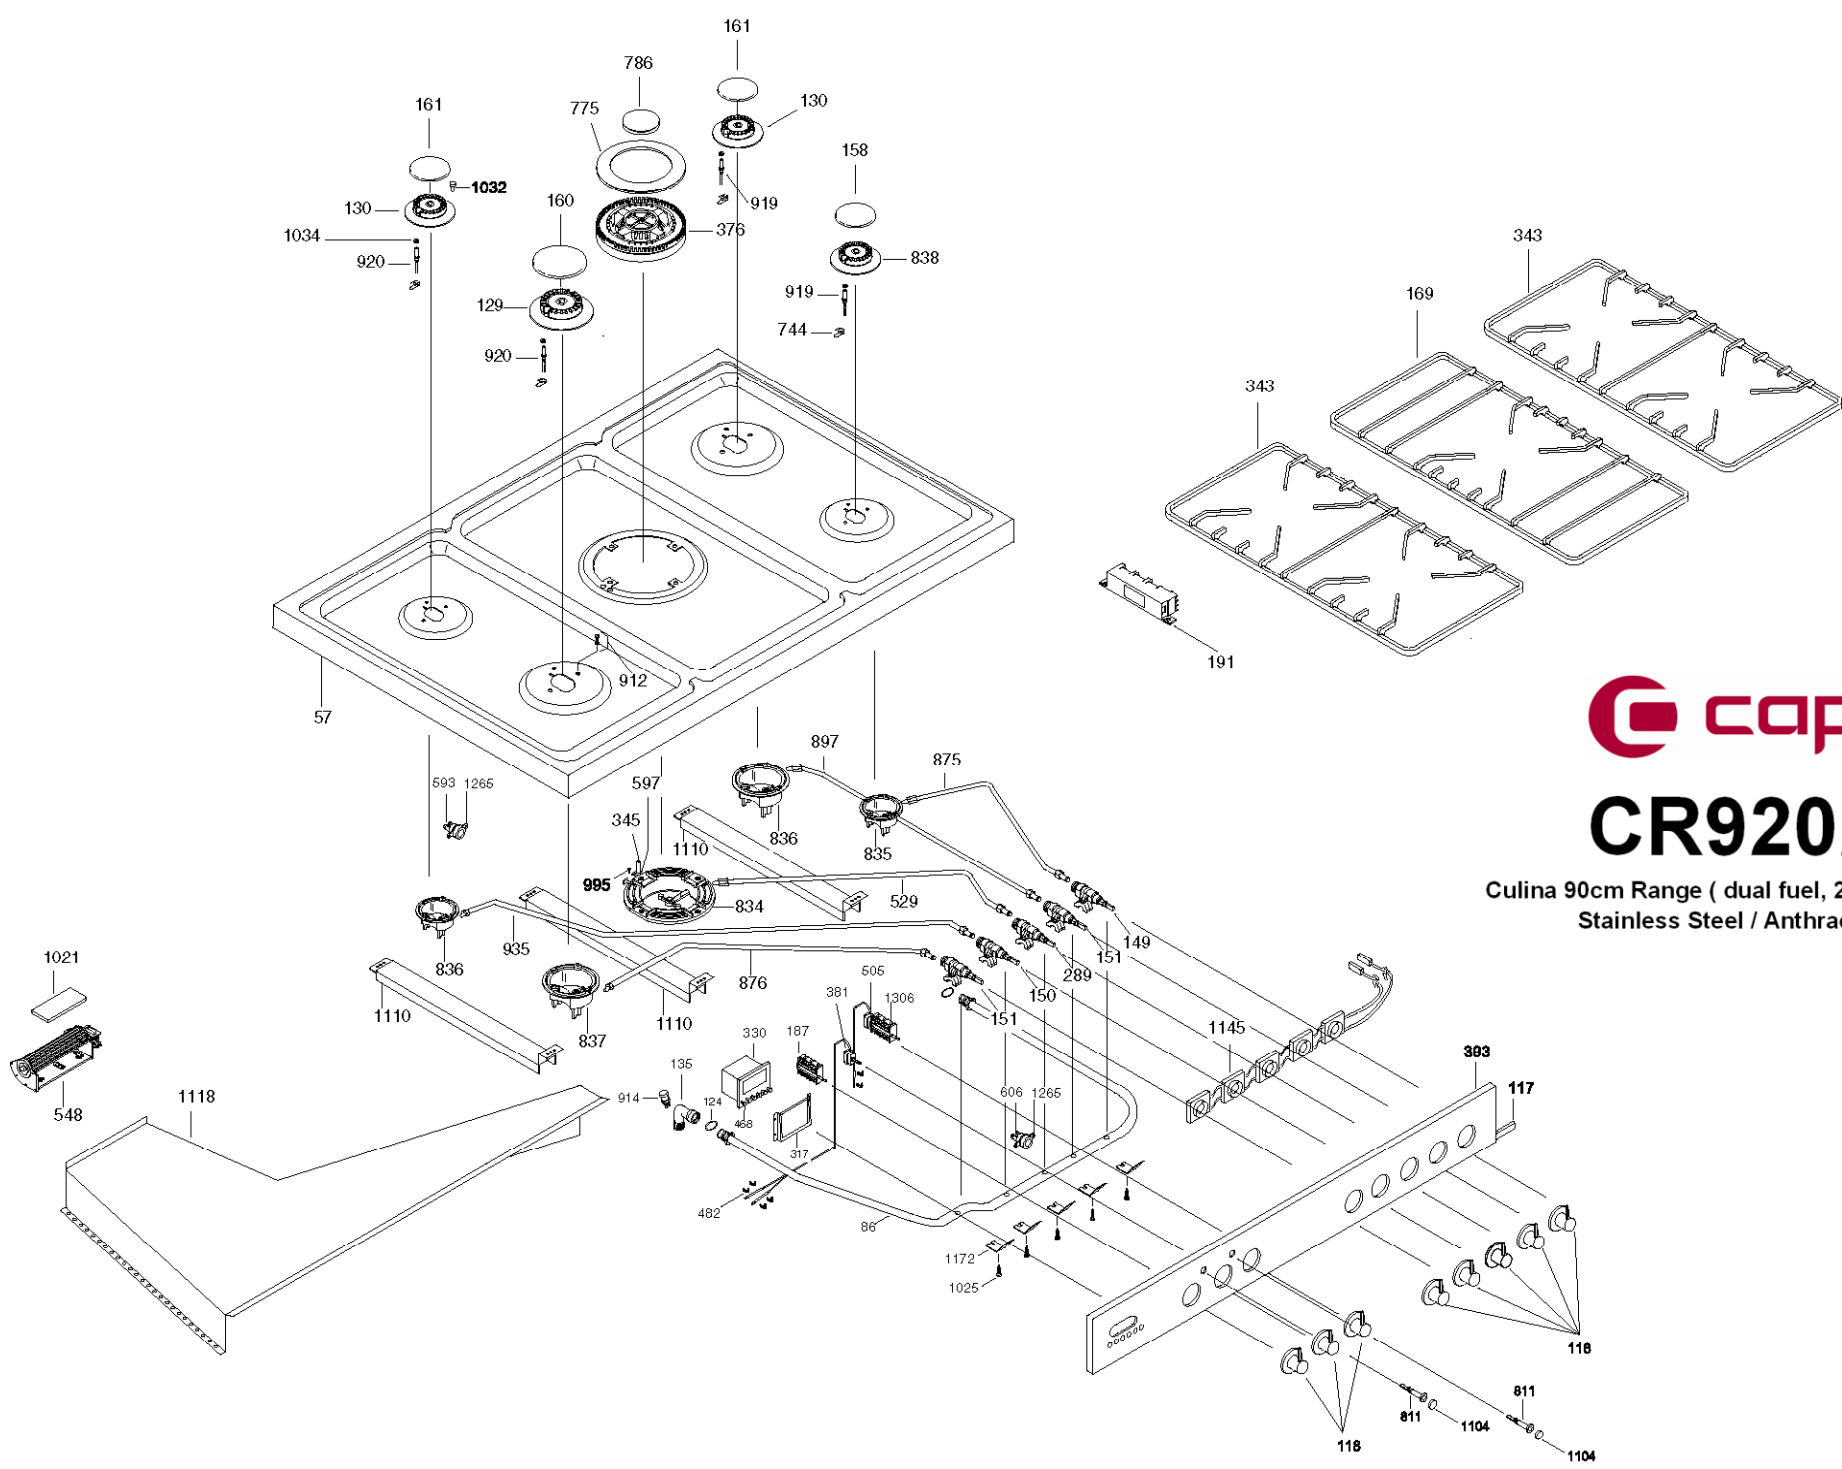

CR9202**

Culina 90cm Range (dual fuel, 2 cavity, A energy)
Stainless Steel / Anthracite / Ivory