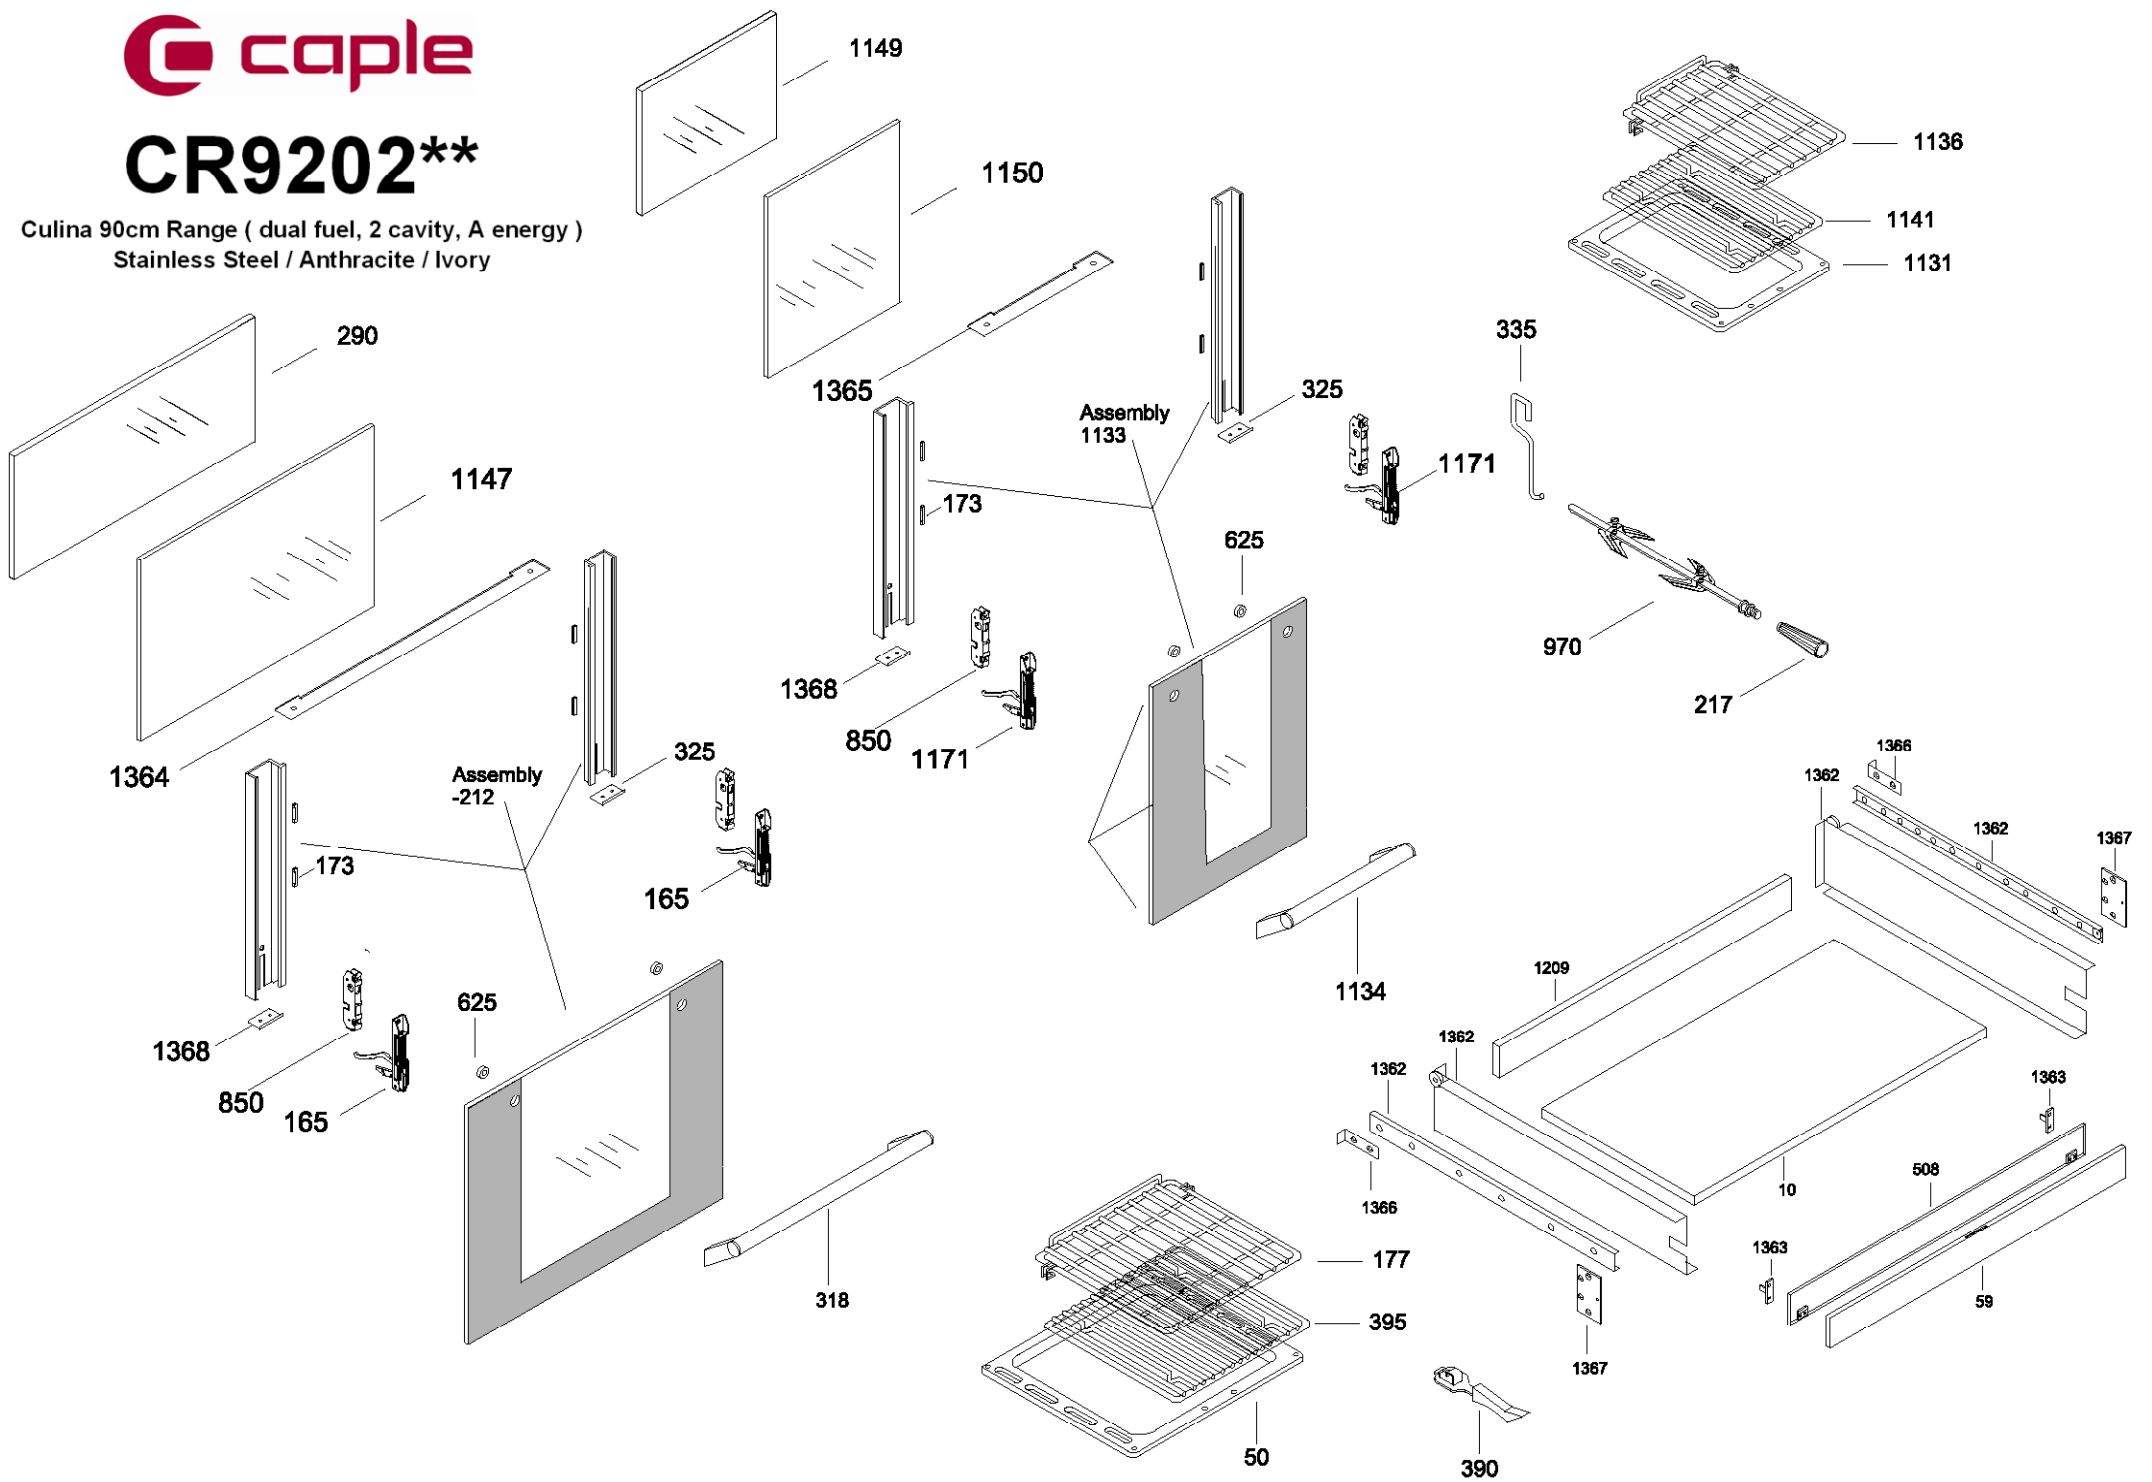

CR9202**

Culina 90cm Range (dual fuel, 2 cavity, A energy)
Stainless Steel / Anthracite / Ivory