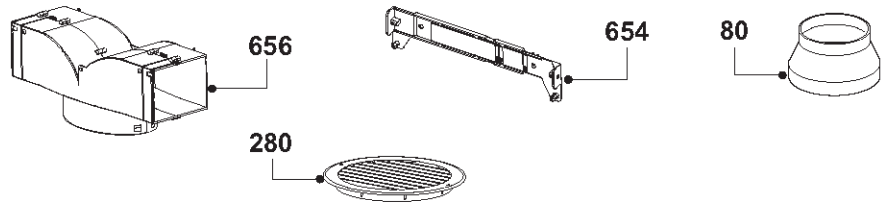

SP900**

Spirit 90cm vertical hood

(black with black glass / stainless steel with clear glass)

TECHNICAL INFORMATION

SP900**

Spirit 90cm vertical hood
(black with black glass / stainless steel with clear glass)

SP900SS

Spirit 90cm vertical hood
(stainless steel with clear glass)

SPARE PARTS LIST

ITEM	CODE	DESCRIPTION
10	SPK1240	LOWER CHIMNEY
20	SPK1241	UPPER CHIMNEY
28	SPK1431	ASPIRATING PANEL
29	00SP002990V	ALUMINIUM PANEL
30	SPK1242	CHIMNEY
39	SPK1555	TANGENTIAL CONVEYOR
40	SPK1563	NR. 4 FAN WHEEL
70	SPK1564	MOTOR
80	SPK0004	REDUCTION
100	SPK1435	BODY
110	SPK0095	CONTROL
120	SPK1562	POWER BOARD
140	SPK1565	MOTOR GROUP
180	SPK0938	GLASS
191	SPK1408	PANEL - BODY PINS
261	00SP0261001	N. 10 CONDENSORS
554	00SP0554000	TRANSFORMER 105W
609	SPK0931	HALOGEN LAMP
654	00SP0654000	CHIMNEY BRACKET
656	00SP0656000	AIR DEVIATOR

SP900BK

Spirit 90cm vertical hood
(black with black glass)

SPARE PARTS LIST

ITEM	CODE	DESCRIPTION
10	SPK1234	LOWER CHIMNEY
20	SPK1235	UPPER CHIMNEY
28	SPK1432	ASPIRATING PANEL
29	00SP002990V	ALUMINIUM PANEL
30	SPK1236	CHIMNEY
39	SPK1555	TANGENTIAL CONVEYOR
40	SPK1563	NR. 4 FAN WHEEL
70	SPK1564	MOTOR
80	SPK0004	REDUCTION
100	SPK1430	BODY
110	SPK0095	CONTROL
120	SPK1562	POWER BOARD
140	SPK1565	MOTOR GROUP
180	SPK1434	GLASS
191	SPK1408	PANEL - BODY PINS
261	00SP0261001	N. 10 CONDENSORS
554	00SP0554000	TRANSFORMER 105W
609	SPK0931	HALOGEN LAMP
654	00SP0654000	CHIMNEY BRACKET
656	00SP0656000	AIR DEVIATOR

SP900**

Spirit 90cm vertical hood

(black with black glass / stainless steel with clear glass)