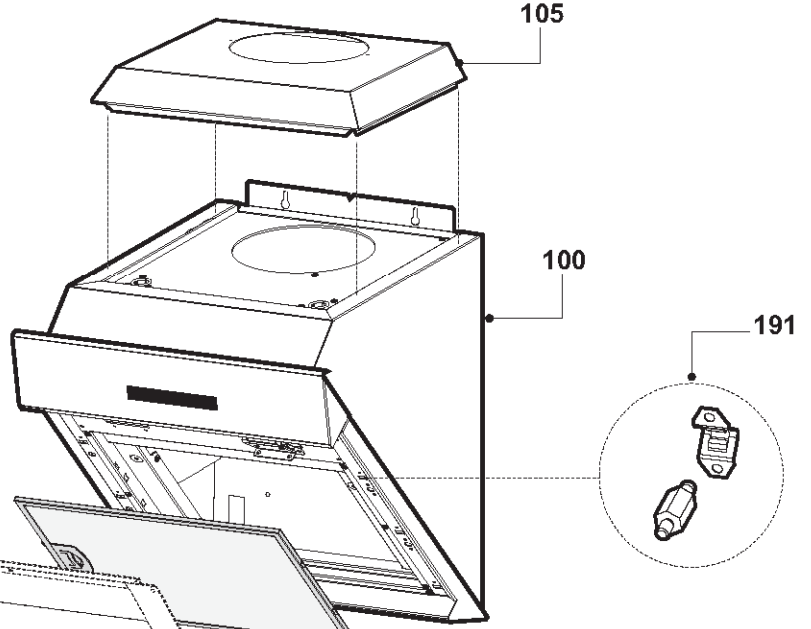

SP900**

Spirit 90cm vertical hood

(black with black glass / stainless steel with clear glass)

TECHNICAL INFORMATION

SP900**

Spirit 90cm vertical hood
(black with black glass / stainless steel with clear glass)

SP900SS

Spirit 90cm vertical hood
(stainless steel with clear glass)

SPARE PARTS LIST

ITEM	CODE	DESCRIPTION
10	SPK1240	LOWER CHIMNEY
20	SPK1241	UPPER CHIMNEY
28	SPK1431	ASPIRATING PANEL
29	00SP002990V	ALUMINIUM PANEL
30	SPK1242	CHIMNEY
39	SPK1555	TANGENTIAL CONVEYOR
40	SPK1563	NR. 4 FAN WHEEL
70	SPK1564	MOTOR
80	SPK0004	REDUCTION
100	SPK1435	BODY
110	SPK0095	CONTROL
120	SPK1562	POWER BOARD
140	SPK1565	MOTOR GROUP
180	SPK0938	GLASS
191	SPK1408	PANEL - BODY PINS
261	00SP0261001	N. 10 CONDENSORS
554	00SP0554000	TRANSFORMER 105W
609	SPK0931	HALOGEN LAMP
654	00SP0654000	CHIMNEY BRACKET
656	00SP0656000	AIR DEVIATOR

SP900BK

Spirit 90cm vertical hood
(black with black glass)

SPARE PARTS LIST

ITEM	CODE	DESCRIPTION
10	SPK1234	LOWER CHIMNEY
20	SPK1235	UPPER CHIMNEY
28	SPK1432	ASPIRATING PANEL
29	00SP002990V	ALUMINIUM PANEL
30	SPK1236	CHIMNEY
39	SPK1555	TANGENTIAL CONVEYOR
40	SPK1563	NR. 4 FAN WHEEL
70	SPK1564	MOTOR
80	SPK0004	REDUCTION
100	SPK1430	BODY
110	SPK0095	CONTROL
120	SPK1562	POWER BOARD
140	SPK1565	MOTOR GROUP
180	SPK1434	GLASS
191	SPK1408	PANEL - BODY PINS
261	00SP0261001	N. 10 CONDENSORS
554	00SP0554000	TRANSFORMER 105W
609	SPK0931	HALOGEN LAMP
654	00SP0654000	CHIMNEY BRACKET
656	00SP0656000	AIR DEVIATOR

SP900**

Spirit 90cm vertical hood

(black with black glass / stainless steel with clear glass)