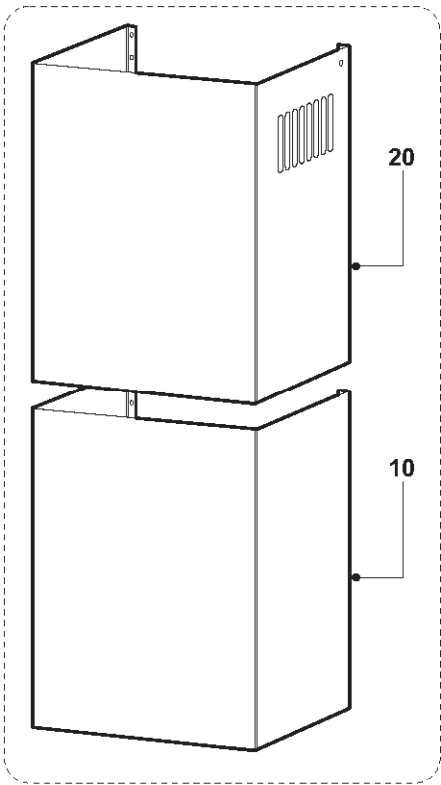

SP900**

Spirit 90cm vertical hood

(black with black glass / stainless steel with clear glass)

TECHNICAL INFORMATION

SP900**

Spirit 90cm vertical hood
(black with black glass / stainless steel with clear glass)

SP900SS

Spirit 90cm vertical hood
(stainless steel with clear glass)

SPARE PARTS LIST

ITEM	CODE	DESCRIPTION
10	SPK1240	LOWER CHIMNEY
20	SPK1241	UPPER CHIMNEY
28	SPK1431	ASPIRATING PANEL
29	00SP002990V	ALUMINIUM PANEL
30	SPK1242	CHIMNEY
39	SPK1555	TANGENTIAL CONVEYOR
40	SPK1563	NR. 4 FAN WHEEL
70	SPK1564	MOTOR
80	SPK0004	REDUCTION
100	SPK1435	BODY
110	SPK0095	CONTROL
120	SPK1562	POWER BOARD
140	SPK1565	MOTOR GROUP
180	SPK0938	GLASS
191	SPK1408	PANEL - BODY PINS
261	00SP0261001	N. 10 CONDENSORS
554	00SP0554000	TRANSFORMER 105W
609	SPK0931	HALOGEN LAMP
654	00SP0654000	CHIMNEY BRACKET
656	00SP0656000	AIR DEVIATOR

SP900BK

Spirit 90cm vertical hood
(black with black glass)

SPARE PARTS LIST

ITEM	CODE	DESCRIPTION
10	SPK1234	LOWER CHIMNEY
20	SPK1235	UPPER CHIMNEY
28	SPK1432	ASPIRATING PANEL
29	00SP002990V	ALUMINIUM PANEL
30	SPK1236	CHIMNEY
39	SPK1555	TANGENTIAL CONVEYOR
40	SPK1563	NR. 4 FAN WHEEL
70	SPK1564	MOTOR
80	SPK0004	REDUCTION
100	SPK1430	BODY
110	SPK0095	CONTROL
120	SPK1562	POWER BOARD
140	SPK1565	MOTOR GROUP
180	SPK1434	GLASS
191	SPK1408	PANEL - BODY PINS
261	00SP0261001	N. 10 CONDENSORS
554	00SP0554000	TRANSFORMER 105W
609	SPK0931	HALOGEN LAMP
654	00SP0654000	CHIMNEY BRACKET
656	00SP0656000	AIR DEVIATOR

SP900**

Spirit 90cm vertical hood

(black with black glass / stainless steel with clear glass)