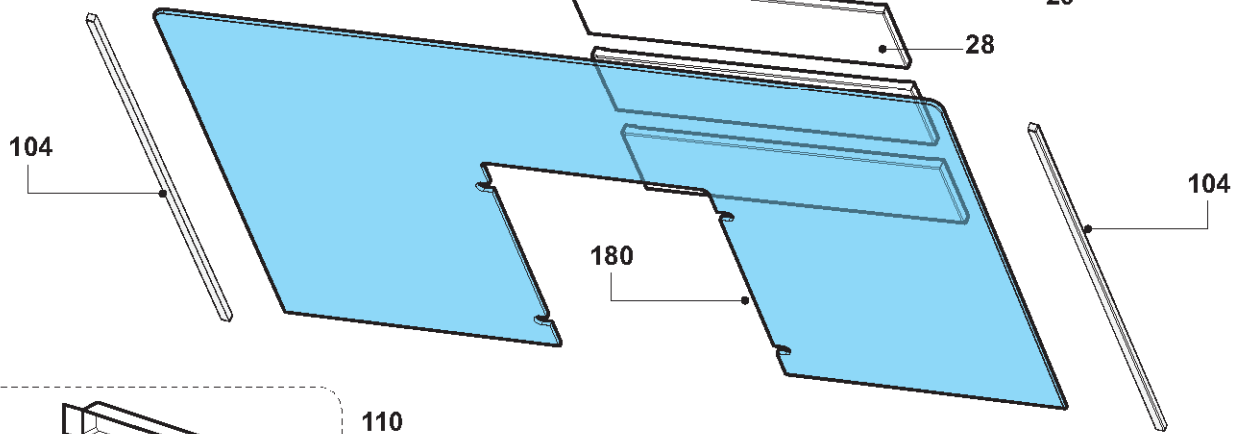

SP900**

Spirit 90cm vertical hood

(black with black glass / stainless steel with clear glass)

TECHNICAL INFORMATION

SP900**

Spirit 90cm vertical hood
(black with black glass / stainless steel with clear glass)

SP900SS

Spirit 90cm vertical hood
(stainless steel with clear glass)

SPARE PARTS LIST

ITEM	CODE	DESCRIPTION
10	SPK1240	LOWER CHIMNEY
20	SPK1241	UPPER CHIMNEY
28	SPK1431	ASPIRATING PANEL
29	00SP002990V	ALUMINIUM PANEL
30	SPK1242	CHIMNEY
39	SPK1555	TANGENTIAL CONVEYOR
40	SPK1563	NR. 4 FAN WHEEL
70	SPK1564	MOTOR
80	SPK0004	REDUCTION
100	SPK1435	BODY
110	SPK0095	CONTROL
120	SPK1562	POWER BOARD
140	SPK1565	MOTOR GROUP
180	SPK0938	GLASS
191	SPK1408	PANEL - BODY PINS
261	00SP0261001	N. 10 CONDENSORS
554	00SP0554000	TRANSFORMER 105W
609	SPK0931	HALOGEN LAMP
654	00SP0654000	CHIMNEY BRACKET
656	00SP0656000	AIR DEVIATOR

SP900**

Spirit 90cm vertical hood

(black with black glass / stainless steel with clear glass)