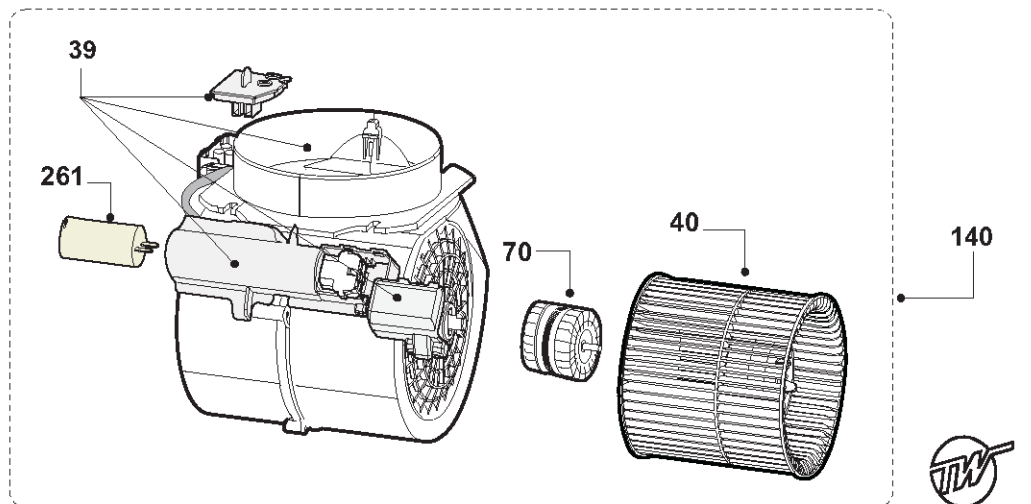

SP900**

Spirit 90cm vertical hood

(black with black glass / stainless steel with clear glass)

TECHNICAL INFORMATION

SP900**

Spirit 90cm vertical hood
(black with black glass / stainless steel with clear glass)

SP900SS

Spirit 90cm vertical hood
(stainless steel with clear glass)

SPARE PARTS LIST

ITEM	CODE	DESCRIPTION
10	SPK1240	LOWER CHIMNEY
20	SPK1241	UPPER CHIMNEY
28	SPK1431	ASPIRATING PANEL
29	00SP002990V	ALUMINIUM PANEL
30	SPK1242	CHIMNEY
39	SPK1555	TANGENTIAL CONVEYOR
40	SPK1563	NR. 4 FAN WHEEL
70	SPK1564	MOTOR
80	SPK0004	REDUCTION
100	SPK1435	BODY
110	SPK0095	CONTROL
120	SPK1562	POWER BOARD
140	SPK1565	MOTOR GROUP
180	SPK0938	GLASS
191	SPK1408	PANEL - BODY PINS
261	00SP0261001	N. 10 CONDENSORS
554	00SP0554000	TRANSFORMER 105W
609	SPK0931	HALOGEN LAMP
654	00SP0654000	CHIMNEY BRACKET
656	00SP0656000	AIR DEVIATOR

SP900BK

Spirit 90cm vertical hood
(black with black glass)

SPARE PARTS LIST

ITEM	CODE	DESCRIPTION
10	SPK1234	LOWER CHIMNEY
20	SPK1235	UPPER CHIMNEY
28	SPK1432	ASPIRATING PANEL
29	00SP002990V	ALUMINIUM PANEL
30	SPK1236	CHIMNEY
39	SPK1555	TANGENTIAL CONVEYOR
40	SPK1563	NR. 4 FAN WHEEL
70	SPK1564	MOTOR
80	SPK0004	REDUCTION
100	SPK1430	BODY
110	SPK0095	CONTROL
120	SPK1562	POWER BOARD
140	SPK1565	MOTOR GROUP
180	SPK1434	GLASS
191	SPK1408	PANEL - BODY PINS
261	00SP0261001	N. 10 CONDENSORS
554	00SP0554000	TRANSFORMER 105W
609	SPK0931	HALOGEN LAMP
654	00SP0654000	CHIMNEY BRACKET
656	00SP0656000	AIR DEVIATOR

SP900**

Spirit 90cm vertical hood

(black with black glass / stainless steel with clear glass)