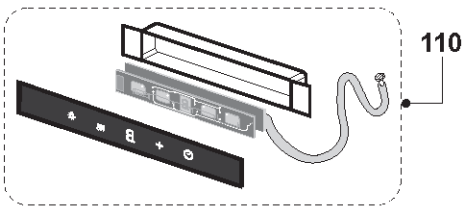

SP900**

Spirit 90cm vertical hood

(black with black glass / stainless steel with clear glass)

TECHNICAL INFORMATION

SP900**

Spirit 90cm vertical hood
(black with black glass / stainless steel with clear glass)

SP900SS

Spirit 90cm vertical hood
(stainless steel with clear glass)

SPARE PARTS LIST

ITEM	CODE	DESCRIPTION
10	SPK1240	LOWER CHIMNEY
20	SPK1241	UPPER CHIMNEY
28	SPK1431	ASPIRATING PANEL
29	00SP002990V	ALUMINIUM PANEL
30	SPK1242	CHIMNEY
39	SPK1555	TANGENTIAL CONVEYOR
40	SPK1563	NR. 4 FAN WHEEL
70	SPK1564	MOTOR
80	SPK0004	REDUCTION
100	SPK1435	BODY
110	SPK0095	CONTROL
120	SPK1562	POWER BOARD
140	SPK1565	MOTOR GROUP
180	SPK0938	GLASS
191	SPK1408	PANEL - BODY PINS
261	00SP0261001	N. 10 CONDENSORS
554	00SP0554000	TRANSFORMER 105W
609	SPK0931	HALOGEN LAMP
654	00SP0654000	CHIMNEY BRACKET
656	00SP0656000	AIR DEVIATOR

SP900**

Spirit 90cm vertical hood

(black with black glass / stainless steel with clear glass)