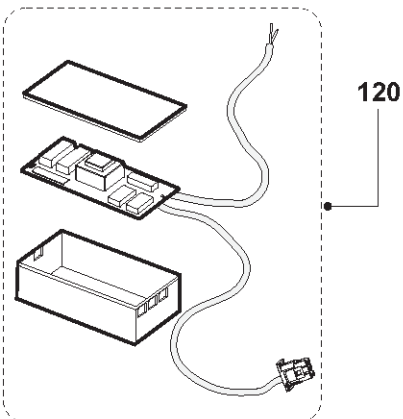

SP900**

Spirit 90cm vertical hood

(black with black glass / stainless steel with clear glass)

TECHNICAL INFORMATION

SP900**

Spirit 90cm vertical hood
(black with black glass / stainless steel with clear glass)

SP900SS

Spirit 90cm vertical hood
(stainless steel with clear glass)

SPARE PARTS LIST

ITEM	CODE	DESCRIPTION
10	SPK1240	LOWER CHIMNEY
20	SPK1241	UPPER CHIMNEY
28	SPK1431	ASPIRATING PANEL
29	00SP002990V	ALUMINIUM PANEL
30	SPK1242	CHIMNEY
39	SPK1555	TANGENTIAL CONVEYOR
40	SPK1563	NR. 4 FAN WHEEL
70	SPK1564	MOTOR
80	SPK0004	REDUCTION
100	SPK1435	BODY
110	SPK0095	CONTROL
120	SPK1562	POWER BOARD
140	SPK1565	MOTOR GROUP
180	SPK0938	GLASS
191	SPK1408	PANEL - BODY PINS
261	00SP0261001	N. 10 CONDENSORS
554	00SP0554000	TRANSFORMER 105W
609	SPK0931	HALOGEN LAMP
654	00SP0654000	CHIMNEY BRACKET
656	00SP0656000	AIR DEVIATOR

SP900BK

Spirit 90cm vertical hood
(black with black glass)

SPARE PARTS LIST

ITEM	CODE	DESCRIPTION
10	SPK1234	LOWER CHIMNEY
20	SPK1235	UPPER CHIMNEY
28	SPK1432	ASPIRATING PANEL
29	00SP002990V	ALUMINIUM PANEL
30	SPK1236	CHIMNEY
39	SPK1555	TANGENTIAL CONVEYOR
40	SPK1563	NR. 4 FAN WHEEL
70	SPK1564	MOTOR
80	SPK0004	REDUCTION
100	SPK1430	BODY
110	SPK0095	CONTROL
120	SPK1562	POWER BOARD
140	SPK1565	MOTOR GROUP
180	SPK1434	GLASS
191	SPK1408	PANEL - BODY PINS
261	00SP0261001	N. 10 CONDENSORS
554	00SP0554000	TRANSFORMER 105W
609	SPK0931	HALOGEN LAMP
654	00SP0654000	CHIMNEY BRACKET
656	00SP0656000	AIR DEVIATOR

SP900**

Spirit 90cm vertical hood

(black with black glass / stainless steel with clear glass)