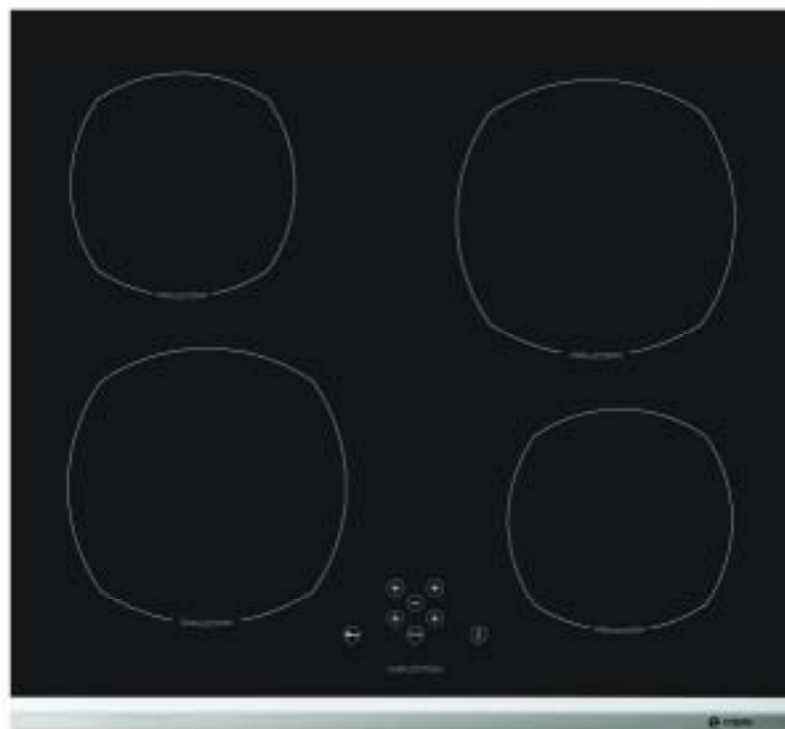

# C8521

Caple 60cm Touch Control Induction Hob  
( stainless steel front trim )

TECHNICAL INFORMATION

# C8521

Caple 60cm Touch Control Induction Hob  
( stainless steel front trim )