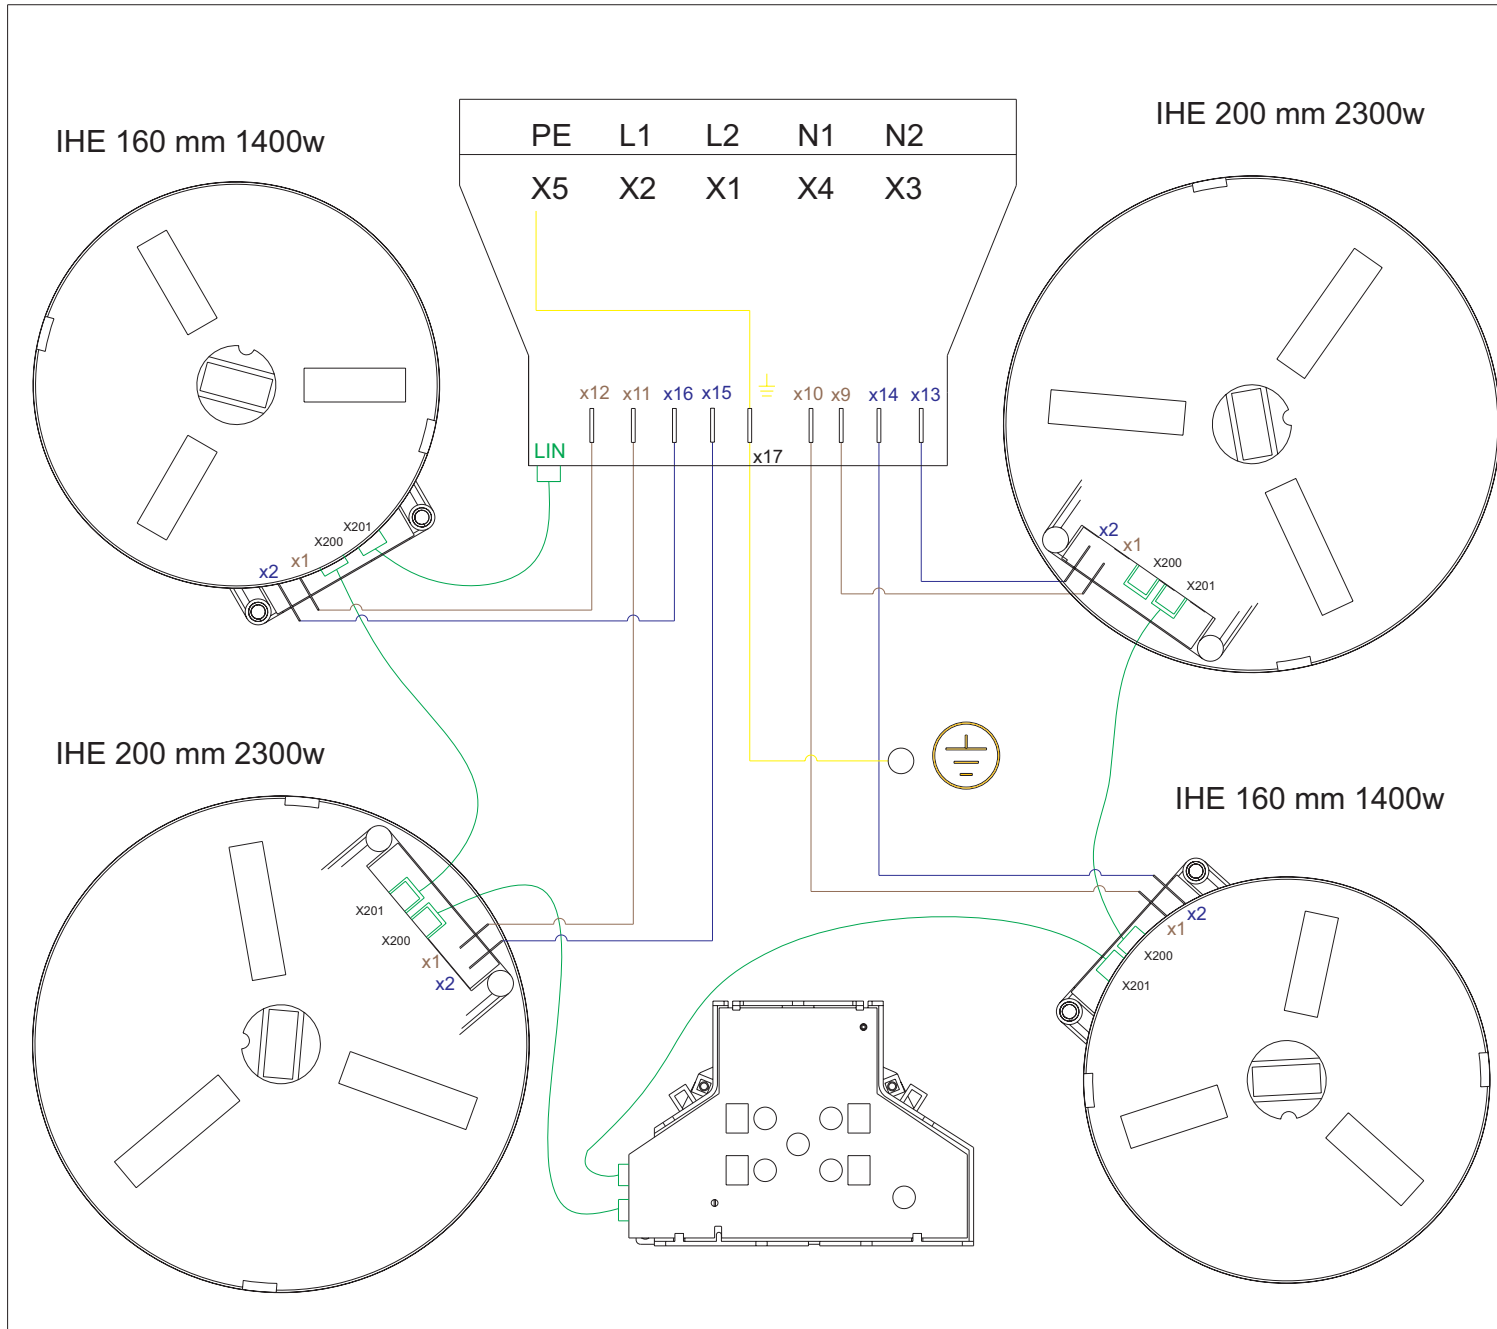

# C8521

Caple 60cm Touch Control Induction Hob  
( stainless steel front trim )

TECHNICAL INFORMATION

# C8521

Caple 60cm Touch Control Induction Hob  
( stainless steel front trim )

# C852I

Caple 60cm Touch Control Induction Hob  
( stainless steel front trim )

## SPARE PARTS LIST

ITEM	CODE	DESCRIPTION
30	SPP0520	TANK
100	SPP0641	GLASS
110	SPP0594	CONTROL
117	SPP0519	POWER CIRCUIT
141	SPP0516	INDUCTION 1400W
142	SPP0517	INDUCTION 2300W
230	00EL02302EB	DOTATIONS