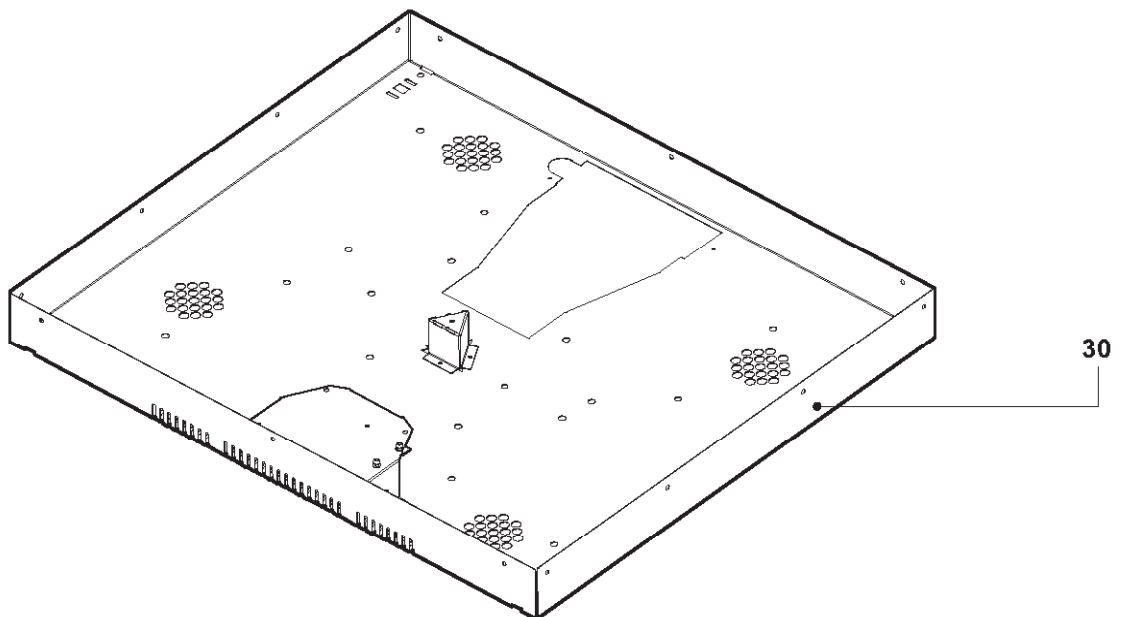

# C8521

Caple 60cm Touch Control Induction Hob  
( stainless steel front trim )

TECHNICAL INFORMATION

# C8521

Caple 60cm Touch Control Induction Hob  
( stainless steel front trim )

# C852I

Caple 60cm Touch Control Induction Hob  
( stainless steel front trim )