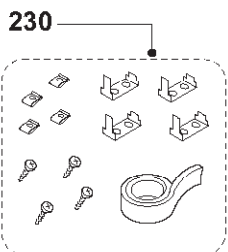

# C8521

Caple 60cm Touch Control Induction Hob  
( stainless steel front trim )

TECHNICAL INFORMATION

# C8521

Caple 60cm Touch Control Induction Hob  
( stainless steel front trim )

## SPARE PARTS LIST

ITEM	CODE	DESCRIPTION
30	SPP0520	TANK
100	SPP0641	GLASS
110	SPP0594	CONTROL
117	SPP0519	POWER CIRCUIT
141	SPP0516	INDUCTION 1400W
142	SPP0517	INDUCTION 2300W
230	00EL02302EB	DOTATIONS