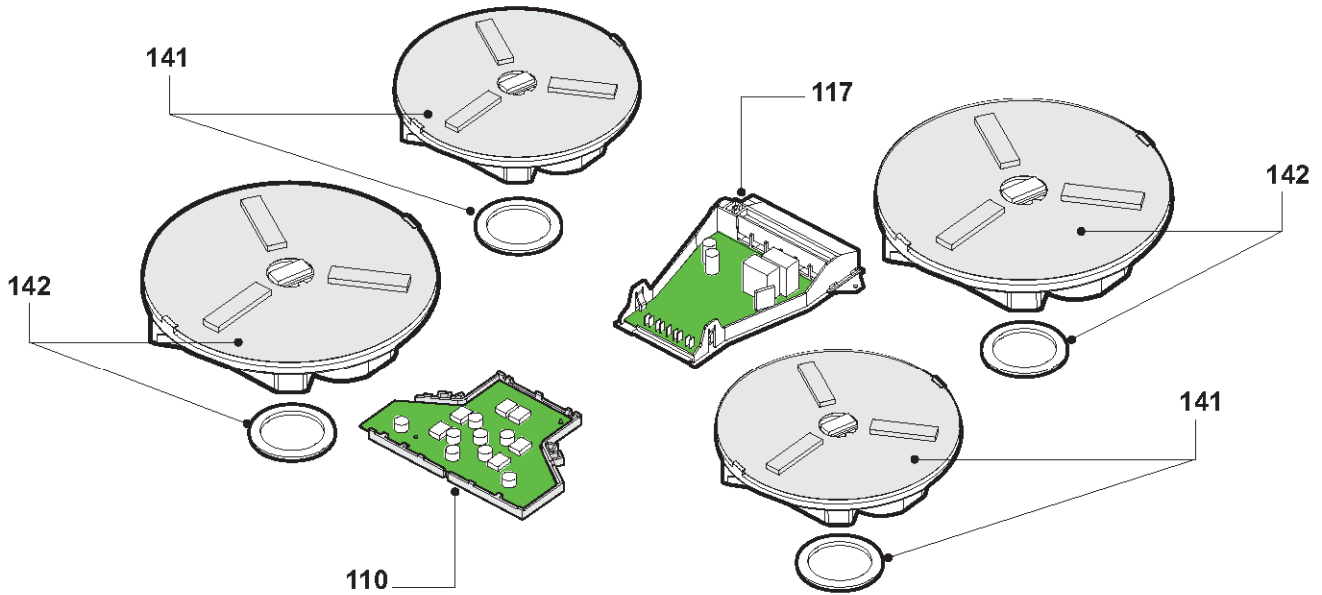

# C8521

Caple 60cm Touch Control Induction Hob  
( stainless steel front trim )

TECHNICAL INFORMATION

# C8521

Caple 60cm Touch Control Induction Hob  
( stainless steel front trim )

# C852I

Caple 60cm Touch Control Induction Hob  
( stainless steel front trim )

## SPARE PARTS LIST

ITEM	CODE	DESCRIPTION
30	SPP0520	TANK
100	SPP0641	GLASS
110	SPP0594	CONTROL
117	SPP0519	POWER CIRCUIT
141	SPP0516	INDUCTION 1400W
142	SPP0517	INDUCTION 2300W
230	00EL02302EB	DOTATIONS