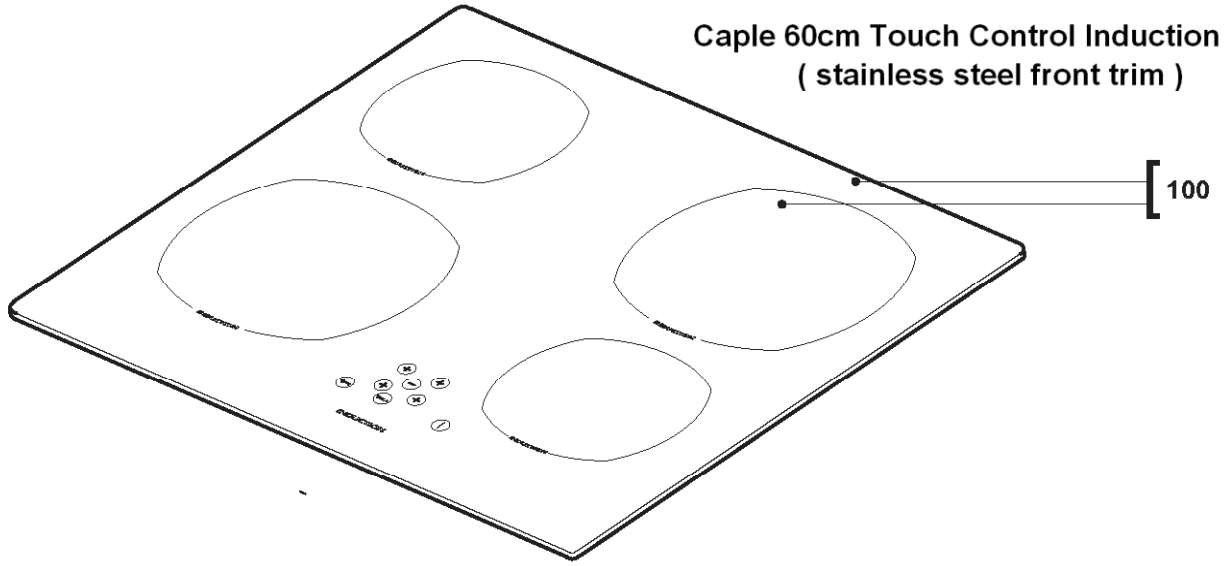

# C8521

Caple 60cm Touch Control Induction Hob  
( stainless steel front trim )

TECHNICAL INFORMATION

# C8521

Caple 60cm Touch Control Induction Hob  
( stainless steel front trim )

# C852I

Caple 60cm Touch Control Induction Hob  
( stainless steel front trim )

## SPARE PARTS LIST

ITEM	CODE	DESCRIPTION
30	SPP0520	TANK
100	SPP0641	GLASS
110	SPP0594	CONTROL
117	SPP0519	POWER CIRCUIT
141	SPP0516	INDUCTION 1400W
142	SPP0517	INDUCTION 2300W
230	00EL02302EB	DOTATIONS