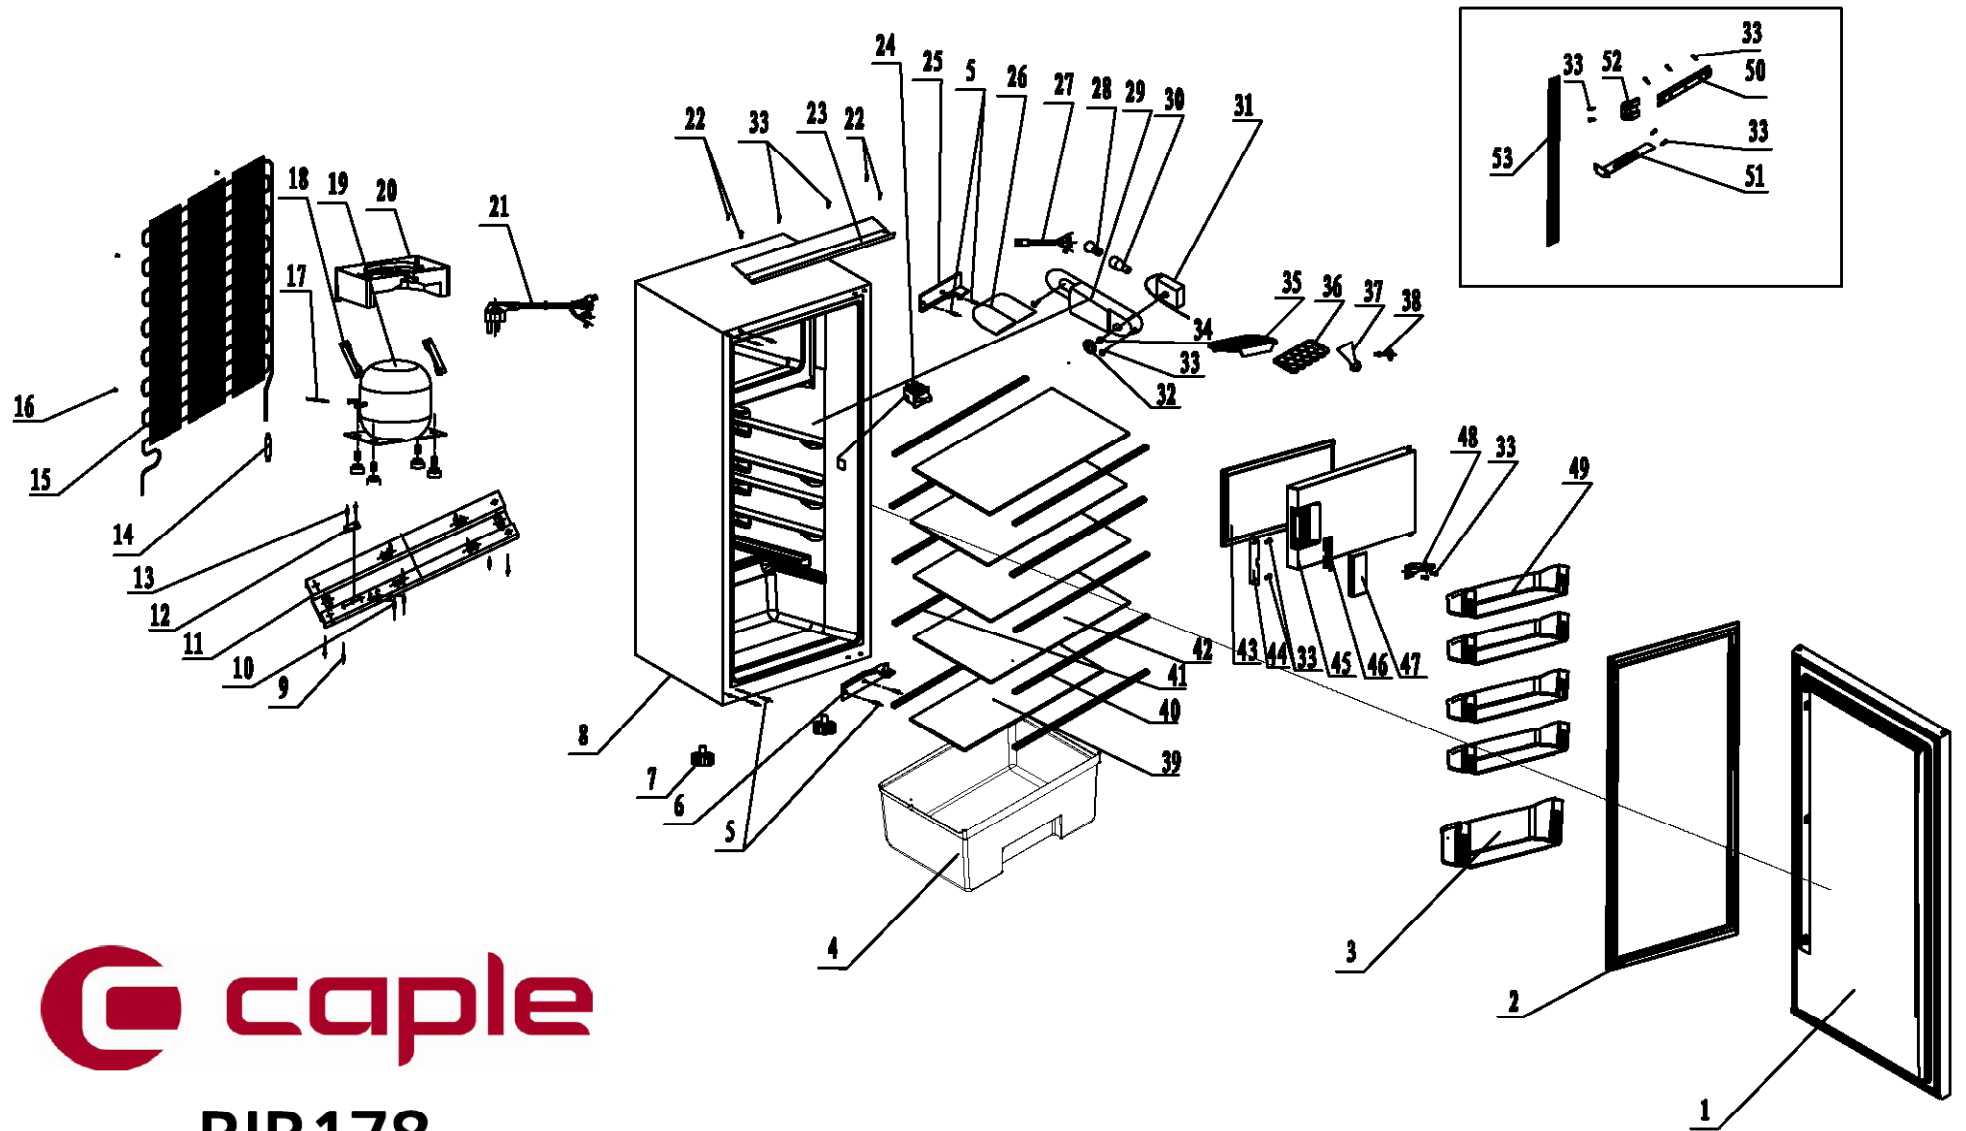

caple

RIR178

Caple 177cm integrated fridge

RIR178 - Caple 177cm integrated fridge

Item	Part Code	Description	Qty
1	2.01.R0TQ02-111	foamed door	1
2	1.39.200102-111	Door gasket	1
3	1.06.TQ0873-015	Door rack B	1
4	1.06.TQ2372-111	Lower crisper	1
5	1.13.G50160-10A	flange screw	8
6	1.11.03105TQ-01	Lower hinge	1
7	1.13.D10020-104	djustable feet	2
8	2.00.TQ020048-0	Foamed cabinet	1
9	1.13.G50130-104	flange screw	4
10	1.13.C40080-106	grounding screw	2
11	1.11.04110TQ-01	compressor base	1
12	1.06.TQ2780-041	power cord fixer	1
13	1.13.Y40160-104	Y style screw	2
14	1.46.0400TQ-013	drier filter	1
15	1.09.3651TQ-106	outside condenser	1
16	1.12.B42160-AB4	self tapping screw	4
17	1.46.0500TQ-003	charging pipe	1
18	1.11.30069TQ-02	compressor support	2
19	1.10.12100E-2XX	compressor	1
20	1.06.TQ4421-051	water tray	1
21	1.28.DD2001-034	power cord	1
22	1.13.T05016-104	flange screw	4
23	1.11.17105TQ-02	upper hinge board	1
24	1.29.11A201-000	Lamp switch	1
25	1.11.01105TQ-01	upper hinge	1
26	1.06.TQ4770-010	Lamp shade	1
27	1.36.DTQ201-110	thermostat wiring	1
28	1.30.1X110X-000	Lamp blub	1
29	1.06.TQ4676-010	Thermostat box	1
30	1.30.2X1201-000	Lamp holder	1
31	1.32.2324D1-2TQ	Thermostat	1
32	1.06.TQ0313-010	Thermostat control knob	1
33	1.12.B39160-AB7	self tapping screw	15
34	1.06.TQ5570-001	Fix holder	1
35	1.06.TQ0472-041	egg tray	1
36	1.46.1400TQ-001	ice tray	1
37	1.46.3802TQ-001	defrost board	1
38	1.06.TQ7521-037	defrost hole part	1
39	1.42.30TQ39-111	crisper cover	1
40	1.06.TQ1910-106	glass shelf front liner	4
41	1.06.TQ1911-106	glass shelf back liner	4