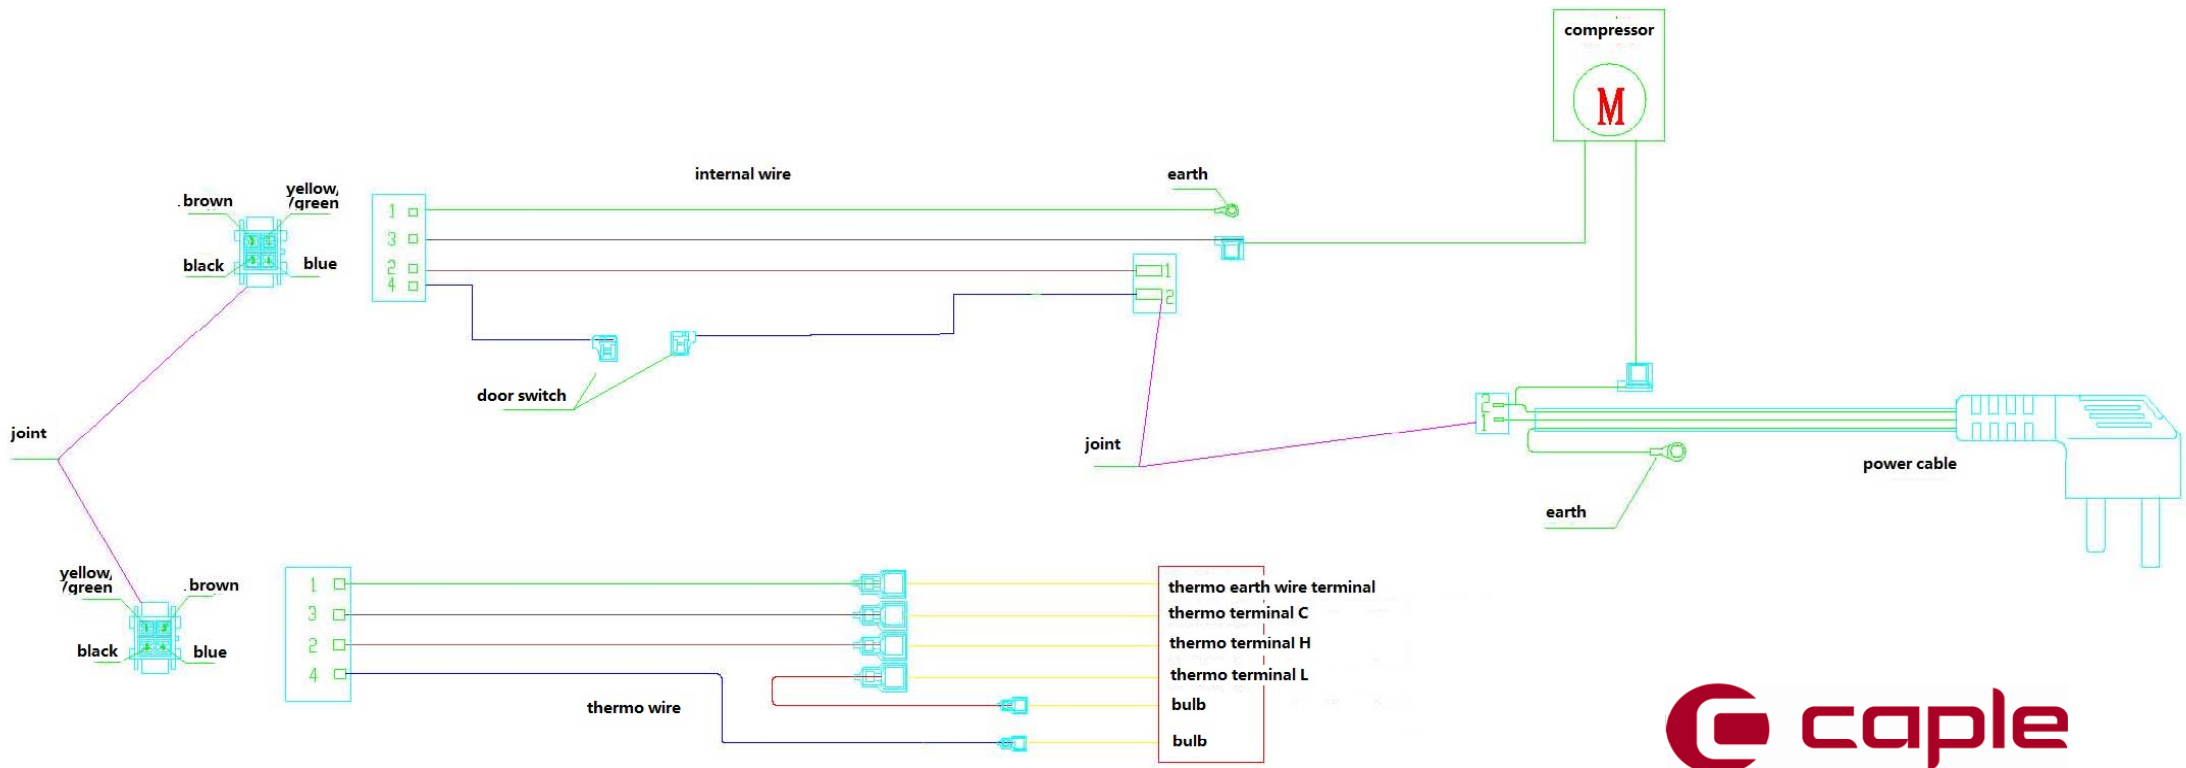

RIR178 - Caple 177cm integrated fridge

| Item | Part Code | Description | Qty |
|------|-----------------|-------------------|-----|
| 42 | 1.42.22TQ39-110 | glass shelf A | 3 |
| 43 | 1.39.200302-137 | inner door gasket | 1 |
| 44 | 1.06.TQ0571-122 | Inner door block | 1 |
| 45 | 2.01.X0TQ02-137 | Inner door | 1 |
| 46 | 1.06.TQ9174-122 | Door spring | 1 |
| 47 | 1.06.TQ8471-122 | inner door handle | 1 |
| 48 | 1.06.TQ9173-122 | Inner door hinge | 1 |
| 49 | 1.06.TQ0674-015 | Door rack A | 4 |
| 50 | 1.11.76105TQ-01 | connecting plate | 2 |
| 51 | 1.11.82105TQ-01 | connecting pin | 2 |
| 52 | 1.06.TQ9G80-105 | connecting block | 2 |
| 53 | 1.06.TQ1190-112 | ornament | 1 |