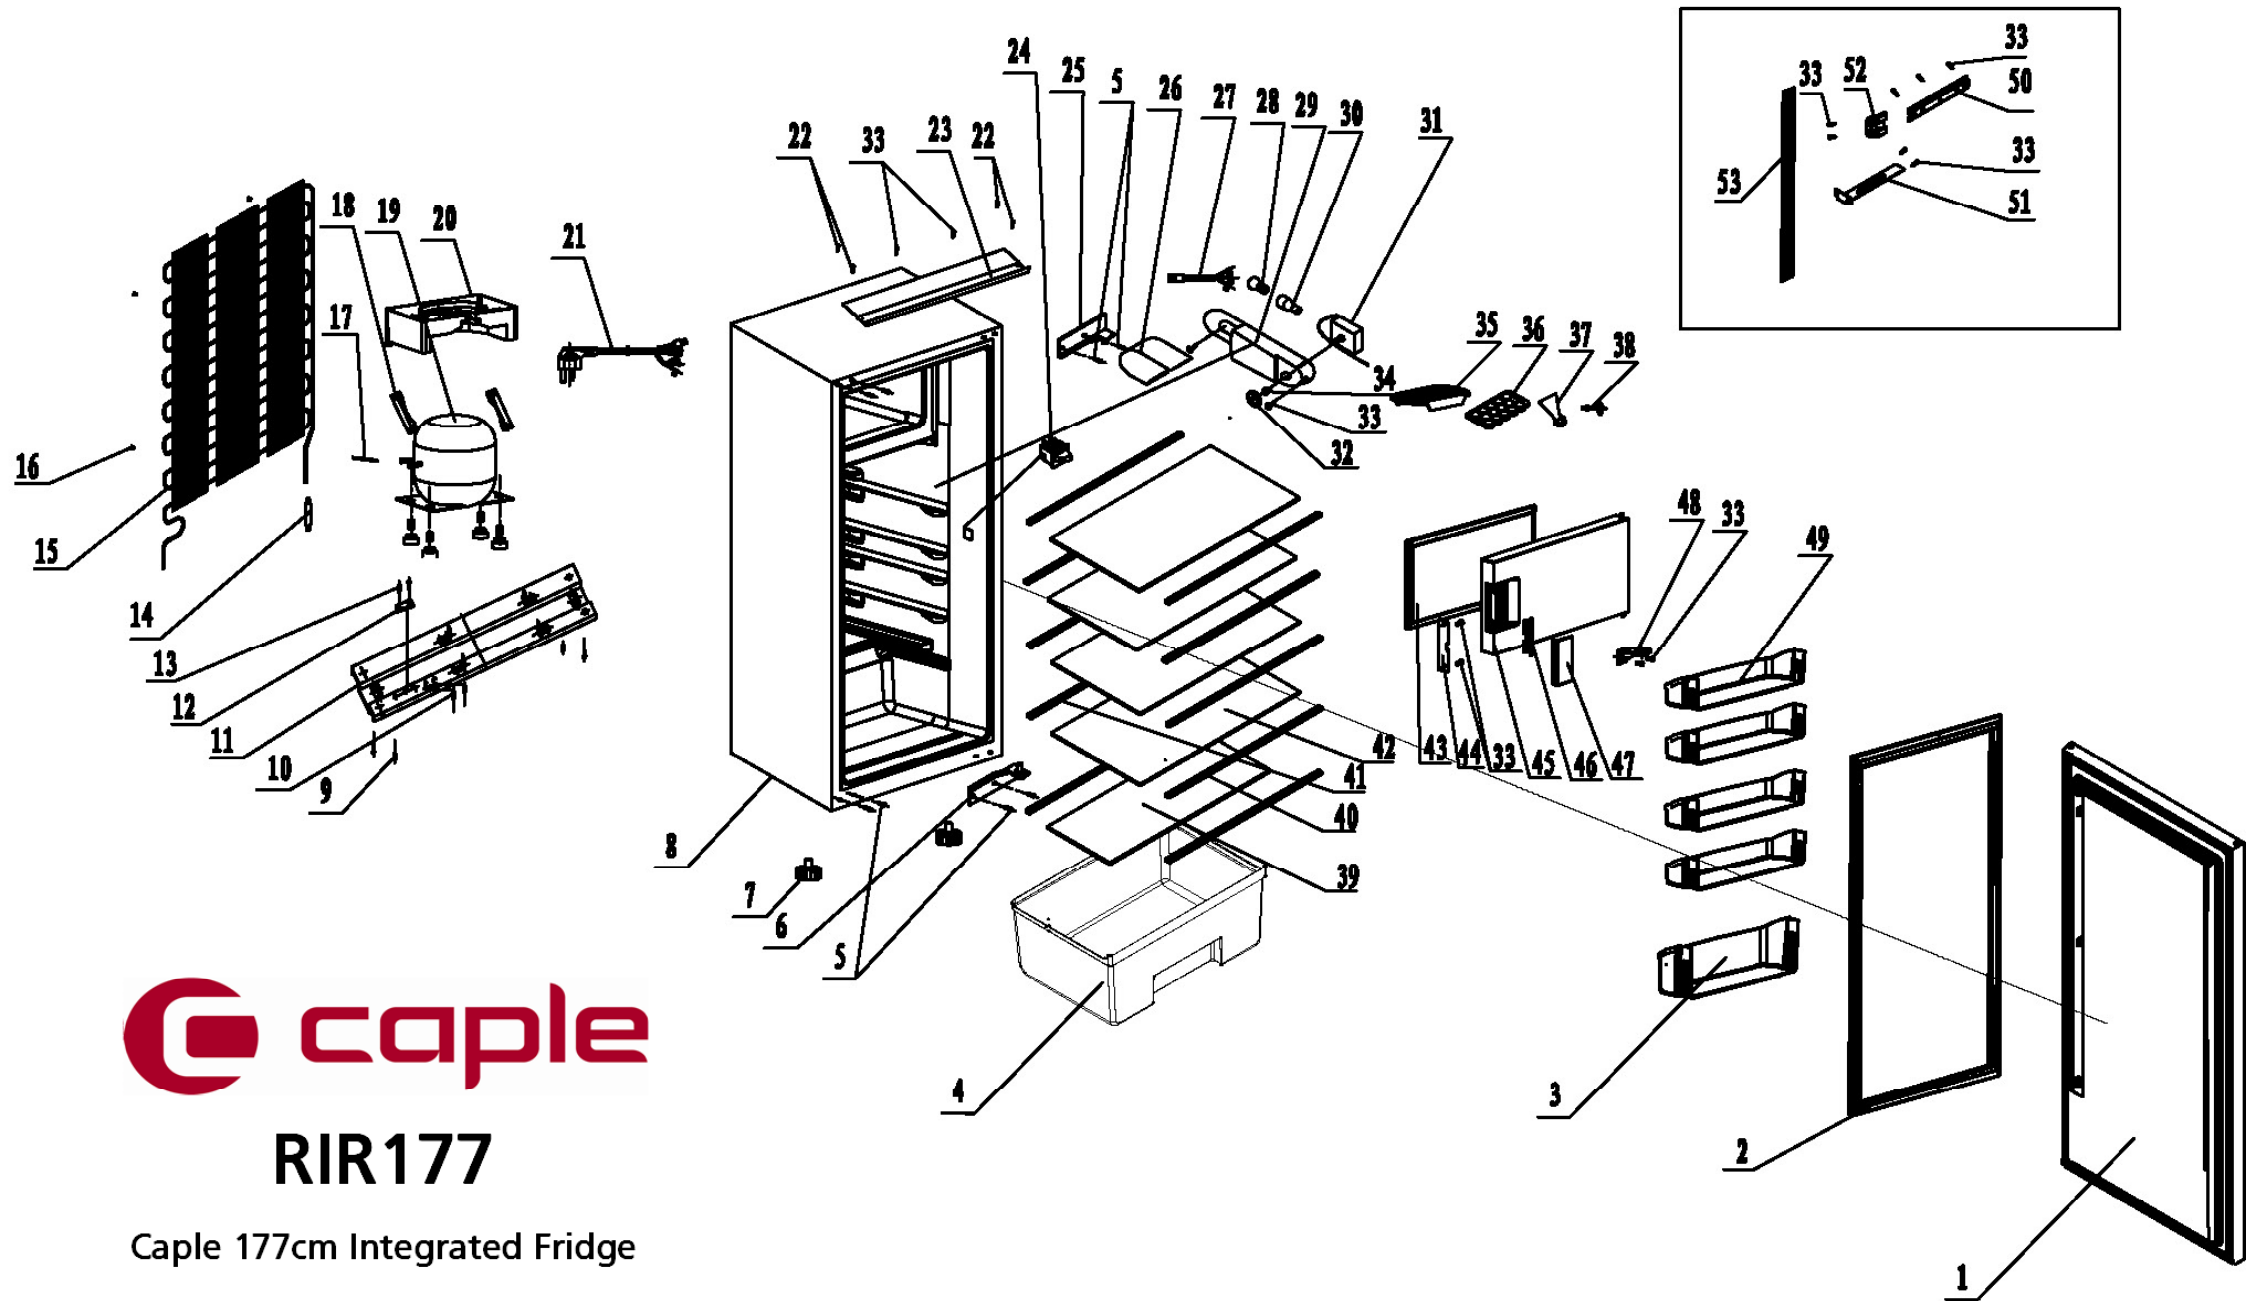

# RIR177

Caple 177cm Integrated Fridge

Technical information

 **caple**

**RIR177**

Caple 177cm Integrated Fridge

## RIR177 - Caple 177cm Integrated Fridge

Item	Part Code	Description	Quantity
1	2.01.R0TQ02-111	foamed door	1
2	1.39.200102-111	Door gasket	1
3	1.06.TQ0873-015	Door rack B	1
4	1.06.TQ2372-111	Lower crisper	1
5	1.13.G50160-10A	flange screw	8
6	1.11.03105TQ-01	Lower hinge	1
7	1.13.D10020-104	djustable feet	2
8	2.00.TQ020048-0	Foamed cabinet	1
9	1.13.G50130-104	flange screw	4
10	1.13.C40080-106	grounding screw	2
11	1.11.04110TQ-01	compressor base	1
12	1.06.TQ2780-041	power cord fixer	1
13	1.13.Y40160-104	Y style screw	2
14	1.46.0400TQ-013	drier filter	1
15	1.09.3651TQ-106	outside condenser	1
16	1.12.B42160-AB4	self tapping screw	4
17	1.46.0500TQ-003	charging pipe	1
18	1.11.30069TQ-02	compressor support	2
19	1.10.12100E-2XX	compressor	1
20	1.06.TQ4421-051	water tray	1
21	1.28.DD2001-034	power cord	1
22	1.13.T05016-104	flange screw	4
23	1.11.17105TQ-02	upper hinge board	1
24	1.29.11A201-000	Lamp switch	1
25	1.11.01105TQ-01	upper hinge	1
26	1.06.TQ4770-010	Lamp shade	1
27	1.36.DTQ201-110	thermostat wiring	1
28	1.30.1X110X-000	Lamp blub	1
29	1.06.TQ4676-010	Thermostat box	1
30	1.30.2X1201-000	Lamp holder	1
31	1.32.2324D1-2TQ	Thermostat	1
32	1.06.TQ0313-010	Thermostat control knob	1
33	1.12.B39160-AB7	self tapping screw	15
34	1.06.TQ5570-001	Fix holder	1
35	1.06.TQ0472-041	egg tray	1
36	1.46.1400TQ-001	ice tray	1
37	1.46.3802TQ-001	defrost board	1
38	1.06.TQ7521-037	defrost hole part	1
39	1.42.30TQ39-111	crisper cover	1
40	1.06.TQ1910-106	glass shelf front liner	4
41	1.06.TQ1911-106	glass shelf back liner	4