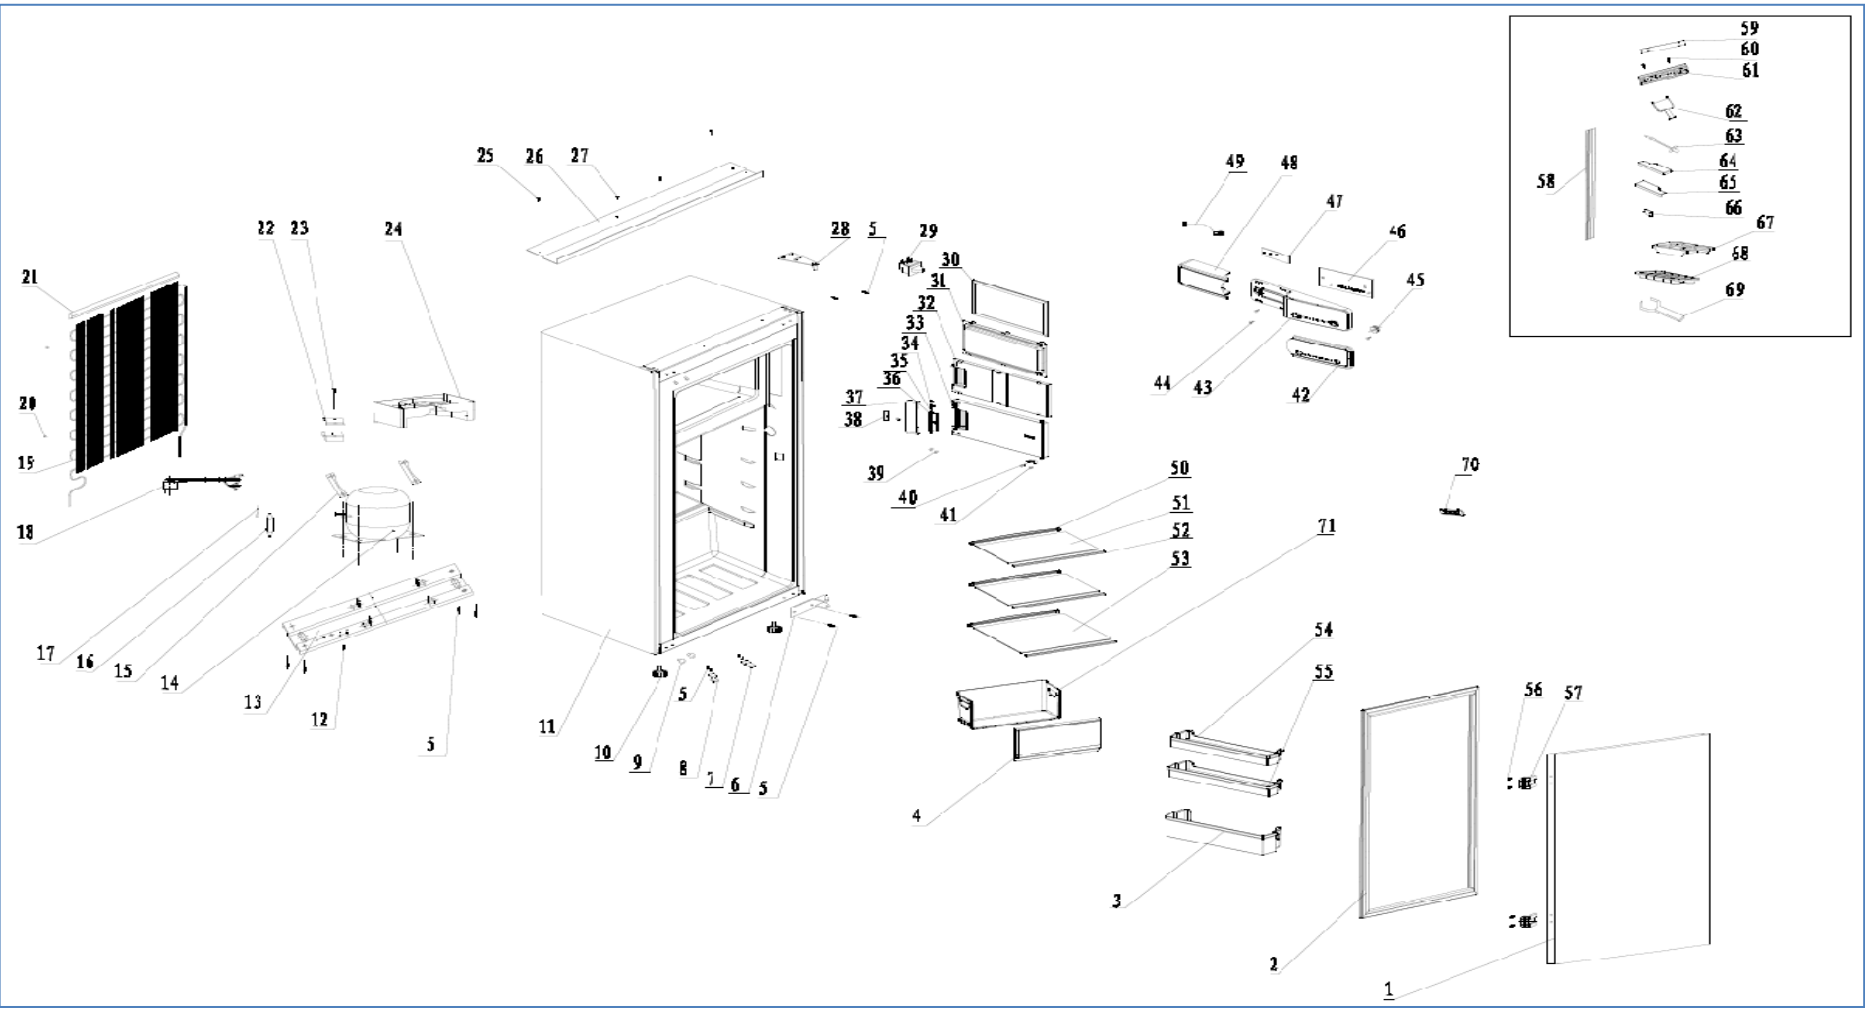

RIR125

Caple 122cm integrated larder with freezer box

RIR125

Caple 122cm integrated larder with freezer box

Item	Part Number	Description	Quantity
1	2.01.R3TQ02-112	Foamed fridge door	1
2	2.25.100102-112	Fridge door gasket	1
3	1.06.TQ0870-303	Bottom balcony	1
4	1.06.TQ2372-316	Crisper front	1
5	1.13.M50130-104	Flange screw	8
6	1.11.03156TQ-03	Lower hinge	1
7	1.11.81111TQ-01	bottom fixing part	1
8	1.11.81111TQ-01	bottom fixing part	1
9	1.06.TQ2620-142	Screw plug	4
10	1.06.TQ2170-110	Adjustable feet	2
11	2.00.TQ020170-0	Foamed cabinet	1
12	1.13.C40080-106	Flange screw	2
13	1.11.04110TQ-03	Compressor support base	1
14	1.10.12085E-DXX	Compressor assembly	1
	1.10.22080E-3XX	Compressor starter	1
	1.10.32150E-3XX	Compressor protector	1
15	1.11.30069TQ-07	Compressor fixing plate	2
16	1.46.0400TQ-012	Drier filter	1
17	2.20.B4TQ00-000	Charging pipe	1
18	1.28.BD2004-034	Power cord + plug	1
19	2.20.D0TQ00-168	Outside condenser	1
20	1.12.B39160-AB7	Self tapping screw	4
21	1.06.TQ9591-117	Condenser protective bar	2
22	1.06.TQ2780-041	Power cord fixer	1
23	1.13.Y40160-104	Y shape screw	2
24	1.06.TQ4420-282	Water tray	1
25	1.13.M05016-104	Flange screw bolt	3
26	2.24.0710602-02	Upper hinge plate	1
27	1.12.M39120-AB4	Self tapping screw	2
28	1.11.01156TQ-03	Upper hinge	1
29	1.29.11X101-000	Light switch	1
30-41	1.02.900002-122	Inner Door Assembly	1
30	2.25.100302-122	Inner door gasket	1
31	1.06.TQ9176-122	Inner door liner	1
32	1.16.XJBTQA-122	Inner Door Foam	1
33	1.06.TQ9074-122	Inner Door Shell	1
34	1.11.02135TQ-01	Inner Door Handle Spring	1