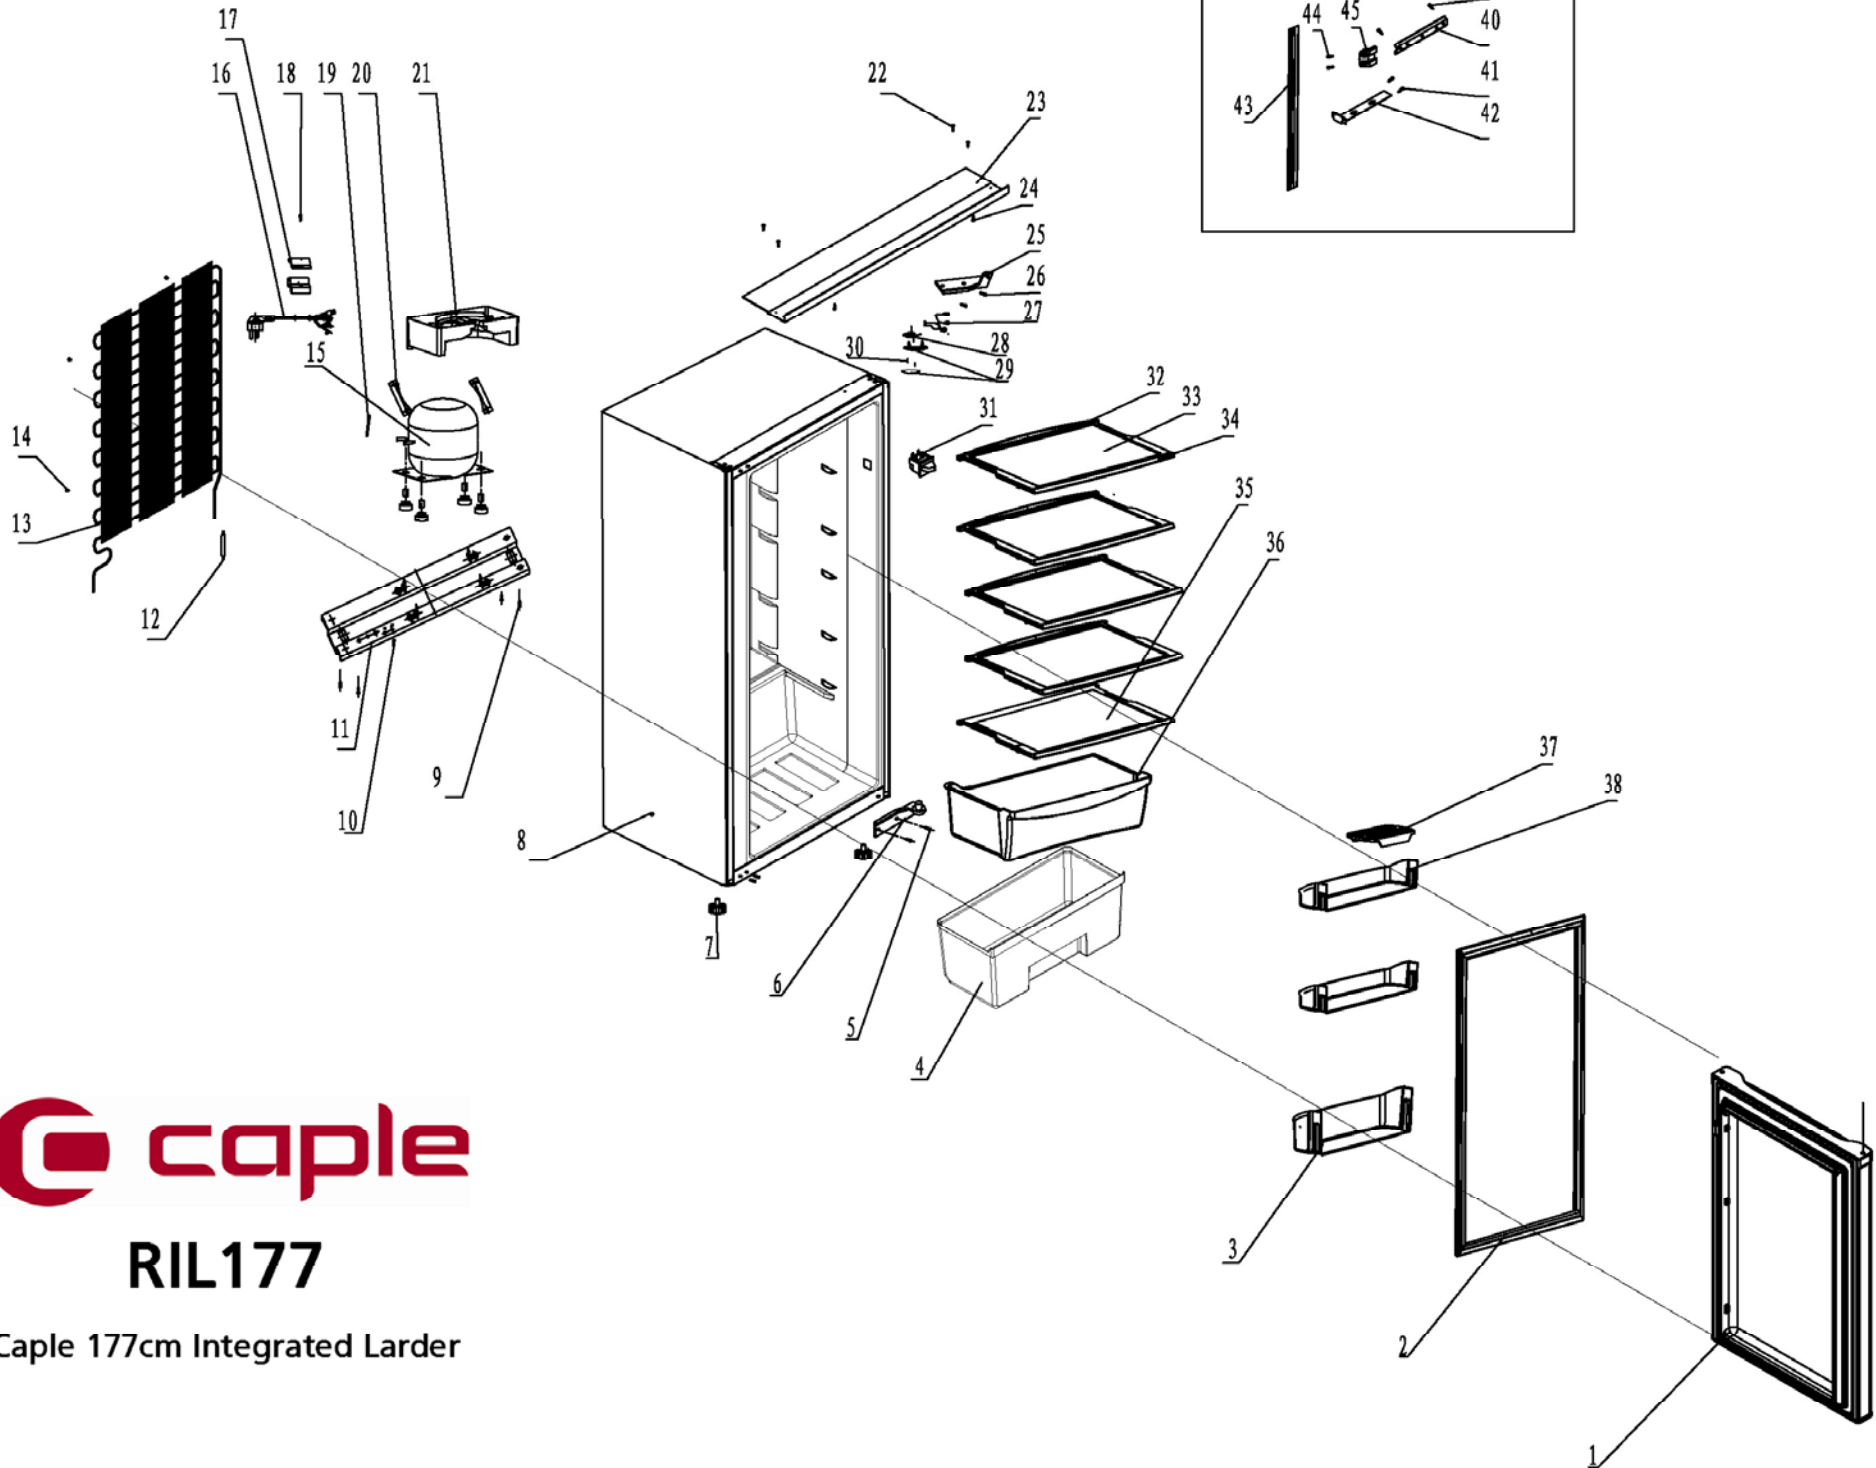

RIL177

Caple 177cm Integrated Larder

Technical information

 **caple**

RIL177

Caple 177cm Integrated Larder

RIL177 - Caple 177cm Integrated Larder

Item	Part Code	Description	Quantity
1	2.01.R0TQ02-111	refrigerator door	1
2	1.39.200102-111	Nrefrigerator gasket	1
3	1.06.TQ0871-015	door shelf B	1
4	1.06.TQ2372-111	lower crisper	1
5	1.13.G50200-104	flange screw	4
6	1.11.03105TQ-01	lower hinge	1
7	1.06.TQ2170-110	adjustable foot	2
8	2.00.TQ020031-1	foamed cabinet	1
9	1.13.G50200-104	flange screw	4
10	1.13.C40080-106	grounding screw	1
11	1.11.04110TQ-01	compressor base	1
12	1.46.0400TQ-001	dryer assembly	1
13	1.09.3651TQ-106	condenser	1
14	1.12.B39160-AB7	self tapping screw	4
15	1.10.12065E-0XX	compressor	1
16	1.28.D3001-000	power wiring	1
17	1.06.TQ2780-041	power wiring fixer	1
18	1.13.Y40160-104	Y style screw	2
19	1.46.0500TQ-002	charging pipe	1
20	1.11.30069TQ-02	compressor support	2
21	1.06.TQ4421-051	reciever packing	1
22	1.13.G50200-104	flange screw	4
23	1.11.17105TQ-02	up hinge board	1
24	1.12.B39160-AB7	self tapping screw	2
25	1.11.01105TQ-01	上铰链up hinge	1
26	1.13.G50200-104	flange screw	4
27	1.36.DTQ201-085	thermostat wiring	1
28	1.32.2711G0-3TQ	thermostat	1
29	1.30.5G3103-085	lighting subassembly	1
30	1.12.B40250-AB7	self tapping screw	2
31	1.29.11A201-000	door switch	1
32	1.06.TQ1911-106	shelf back liner	6
33	1.42.20TQ39-110	Asafy glass A	5
34	1.06.TQ1910-106	shelf front liner	6
35	1.42.30TQ39-111	crisper shelf glass	1
36	1.06.TQ2371-111	up crisper	1
37	1.06.TQ0472-041	egg shelf	1
38	1.06.TQ0671-015	door shelf A	4
39	1.12.B39160-AB7	self tapping screw	4
40	1.11.76105TQ-01	connecting board	2

RIL177 - Caple 177cm Integrated Larder

Item	Part Code	Description	Quantity
41	1.12.B39160-AB7	self tapping screw	2
42	1.11.82105TQ-01	connecting pin	1
43	1.06.TQ1190-105	ornament	1
44	1.12.B39160-AB7	self tapping screw	4
45	1.06.TQ9G80-105	connecting block	2

RIL177

Caple 177cm Integrated Larder