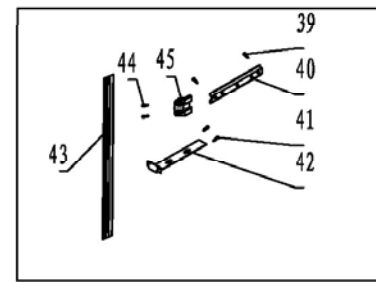

RIL177

Caple 177cm Integrated Larder

Technical information

 **caple**

RIL177

Caple 177cm Integrated Larder

RIL177 - Caple 177cm Integrated Larder

Item	Part Code	Description	Quantity
1	2.01.R0TQ02-111	refrigerator door	1
2	1.39.200102-111	Nrefrigerator gasket	1
3	1.06.TQ0871-015	door shelf B	1
4	1.06.TQ2372-111	lower crisper	1
5	1.13.G50200-104	flange screw	4
6	1.11.03105TQ-01	lower hinge	1
7	1.06.TQ2170-110	adjustable foot	2
8	2.00.TQ020031-1	foamed cabinet	1
9	1.13.G50200-104	flange screw	4
10	1.13.C40080-106	grounding screw	1
11	1.11.04110TQ-01	compressor base	1
12	1.46.0400TQ-001	dryer assembly	1
13	1.09.3651TQ-106	condenser	1
14	1.12.B39160-AB7	self tapping screw	4
15	1.10.12065E-0XX	compressor	1
16	1.28.D3001-000	power wiring	1
17	1.06.TQ2780-041	power wiring fixer	1
18	1.13.Y40160-104	Y style screw	2
19	1.46.0500TQ-002	charging pipe	1
20	1.11.30069TQ-02	compressor support	2
21	1.06.TQ4421-051	reciever packing	1
22	1.13.G50200-104	flange screw	4
23	1.11.17105TQ-02	up hinge board	1
24	1.12.B39160-AB7	self tapping screw	2
25	1.11.01105TQ-01	上铰链up hinge	1
26	1.13.G50200-104	flange screw	4
27	1.36.DTQ201-085	thermostat wiring	1
28	1.32.2711G0-3TQ	thermostat	1
29	1.30.5G3103-085	lighting subassembly	1
30	1.12.B40250-AB7	self tapping screw	2
31	1.29.11A201-000	door switch	1
32	1.06.TQ1911-106	shelf back liner	6
33	1.42.20TQ39-110	Asafy glass A	5
34	1.06.TQ1910-106	shelf front liner	6
35	1.42.30TQ39-111	crisper shelf glass	1
36	1.06.TQ2371-111	up crisper	1
37	1.06.TQ0472-041	egg shelf	1
38	1.06.TQ0671-015	door shelf A	4
39	1.12.B39160-AB7	self tapping screw	4
40	1.11.76105TQ-01	connecting board	2

RIL177 - Caple 177cm Integrated Larder

Item	Part Code	Description	Quantity
41	1.12.B39160-AB7	self tapping screw	2
42	1.11.82105TQ-01	connecting pin	1
43	1.06.TQ1190-105	ornament	1
44	1.12.B39160-AB7	self tapping screw	4
45	1.06.TQ9G80-105	connecting block	2

RIL177

Caple 177cm Integrated Larder