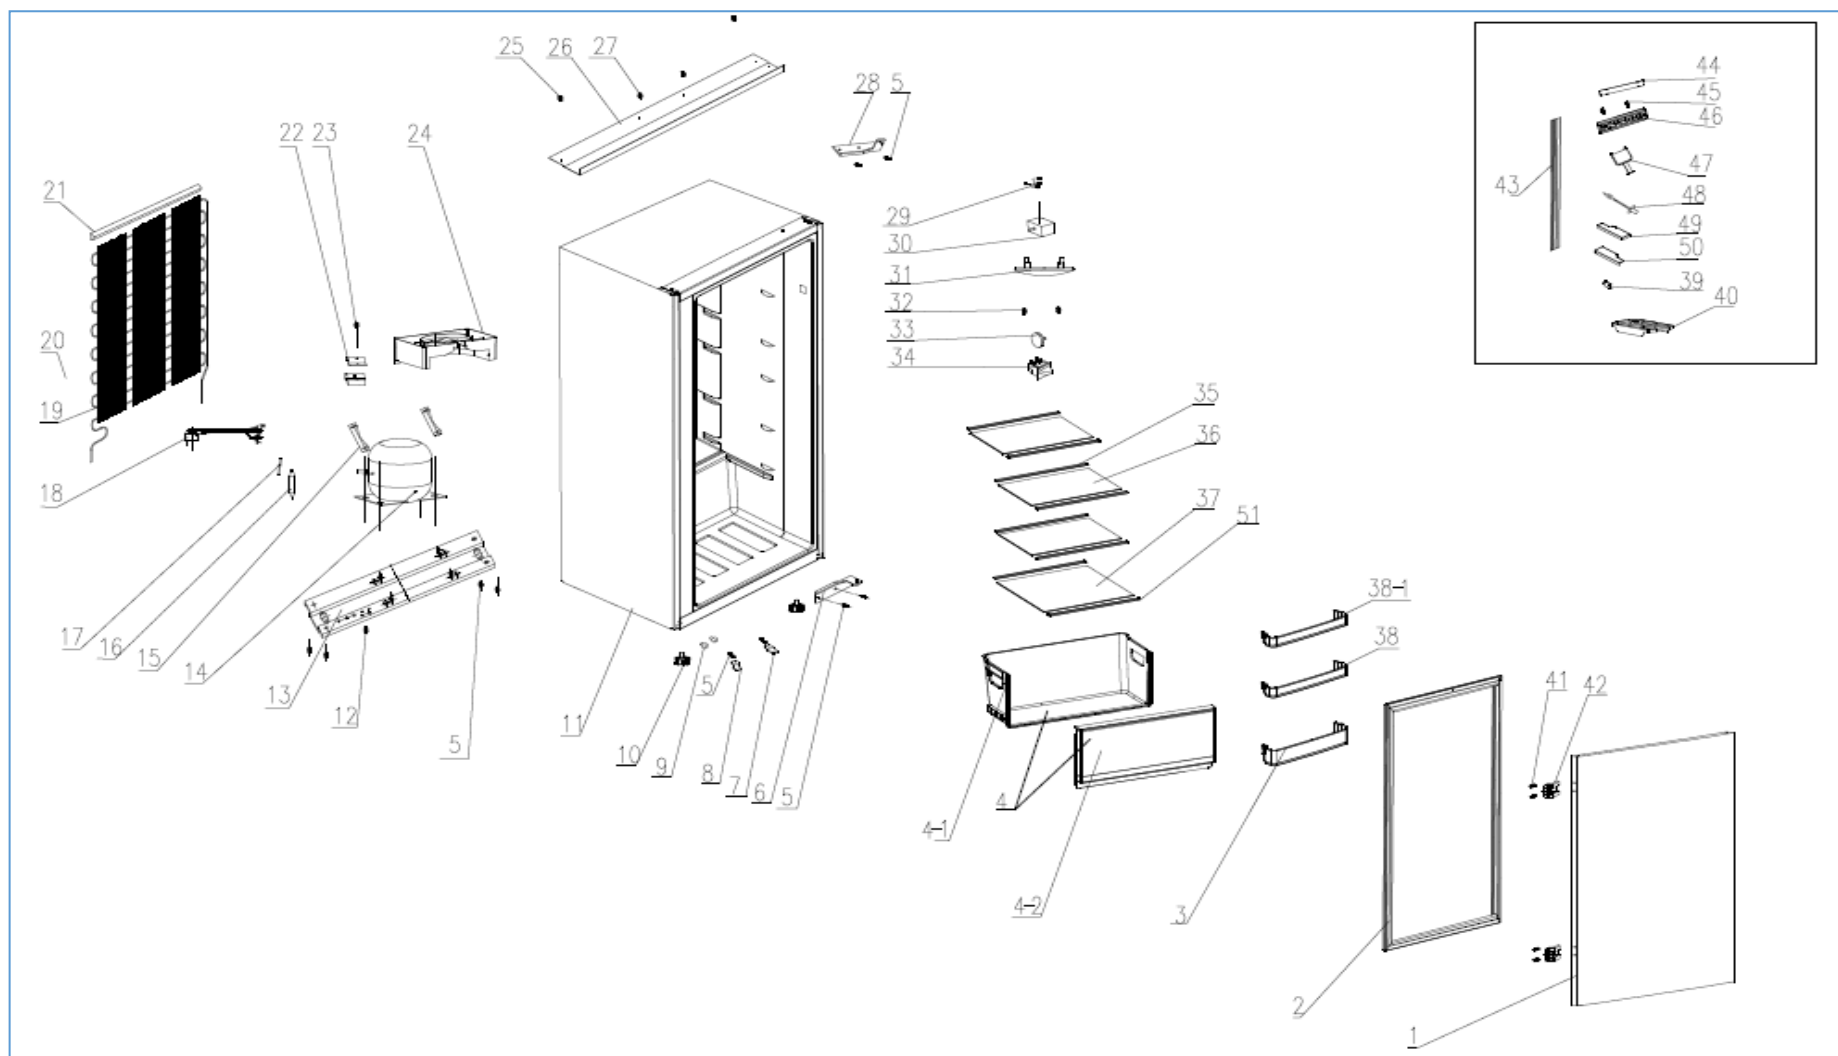

RIL125

Caple 122cm Integrated Larder Fridge

Technical Manual

RIL125

Caple 122cm Integrated Larder Fridge

RIL125

Caple 122cm Integrated Larder Fridge

Item	Part Number	Description	Quantity
1	2.01.R1TQ02-112	Foamed fridge door	1
2	2.25.100102-112	Fridge door gasket	1
3	1.06.TQ0870-252	Bottom balcony	1
4	1.06.TQ237Q-316	Freezer drawer Back	1
4-1	1.06.TQ237Z5-303	Crisper Back Part	1
4-2	1.06.TQ2377-316	Crisper Front Part	1
5	1.13.M50130-104	Flange screw	8
6	1.11.03156TQ-03	Lower hinge	1
7	1.11.81111TQ-01	bottom fixing part	1
8	1.11.81111TQ-01	bottom fixing part	1
9	1.06.TQ2620-142	Screw plug	4
10	1.06.TQ2170-110	Adjustable feet	2
11	2.00.TQ020035-4	Foamed cabinet	1
12	1.13.C40080-106	Flange screw	2
13	1.11.04110TQ-03	Compressor support base	1
14	1.10.12098E-7XX	Compressor assembly	1
	1.10.22098E-2XX	compressor starter	1
	1.10.22098E-3XX	compressor protector	1
15	1.11.30069TQ-07	Compressor fixing plate	2
16	1.46.0400TQ-012	Drier filter	1
17	2.20.B4TQ00-000	Charging pipe	1
18	1.28.BD2004-034	Power cord+plug	1
19	2.20.D0TQ00-168	Outside condenser	1
20	1.12.B42250-AB4	Self tapping screw	4
21	1.06.TQ9591-117	Condenser protective bar	2
22	1.06.TQ2780-041	Power cord fixer	1
23	1.13.Y40160-104	Y shape screw	2
24	1.06.TQ4420-282	Water tray	1
25	1.13.M05016-104	Flange screw bolt	3
26	2.24.0710602-02	Upper hinge plate	1
27	1.12.M39120-AB4	Self tapping screw	2
28	1.11.01156TQ-03	Upper hinge	1
29	1.36.DTQ201-105	Thermostat wiring	1
30	1.32.2324D0-2TQ	Thermostat	1
31	1.30.5G3103-085	LED light assembly	1
32	1.12.B40250-AB7	Self tapping screw	2
33	1.06.TQ0310-085	Thermostat control knob	1
34	1.29.11X101-000	Light switch	1
35	1.06.TQ1916-106	Glass back lid	4