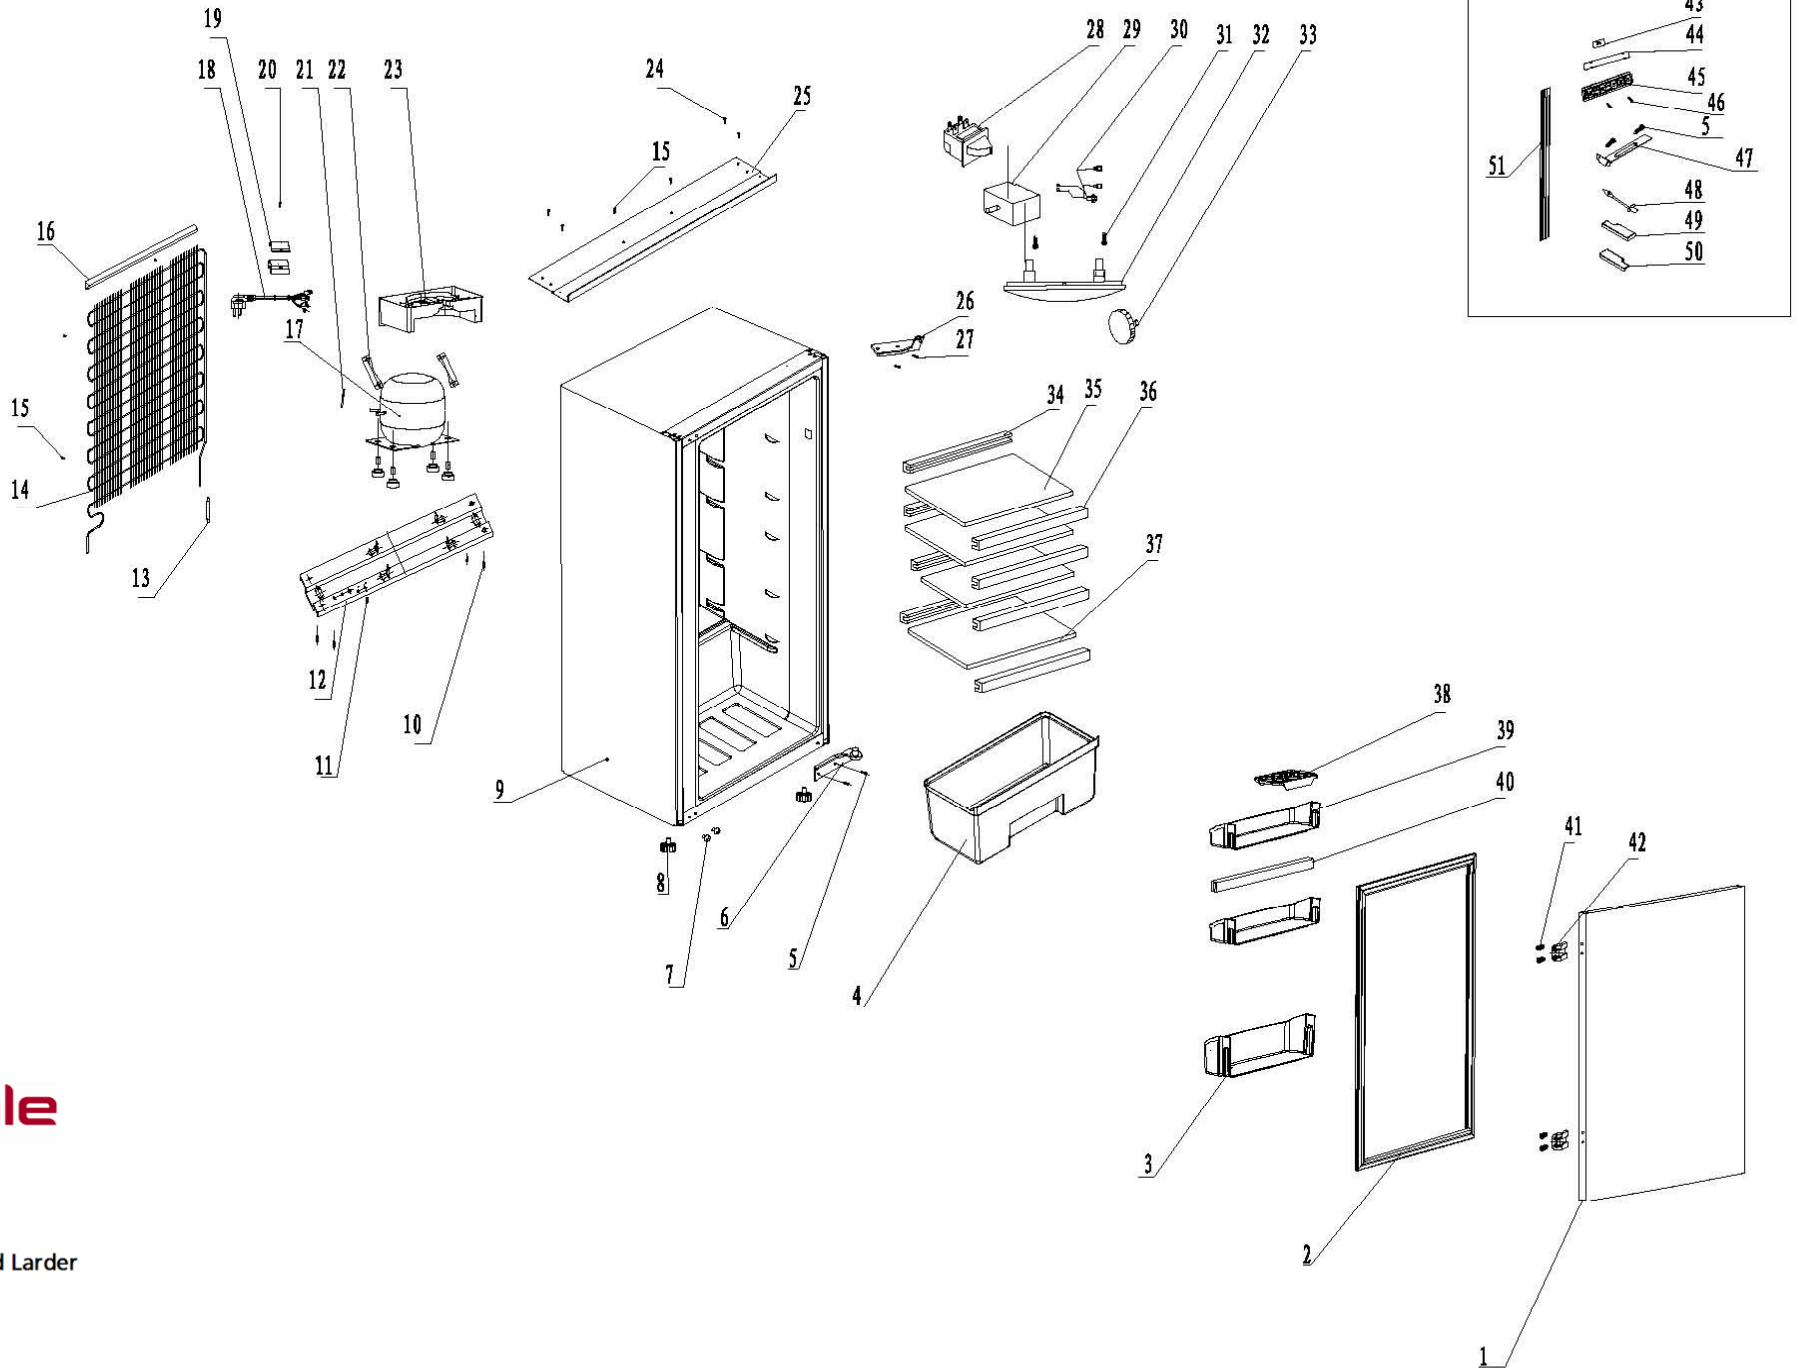

# RIL124

Caple 122cm Integrated Larder

**Technical information**

RIL124

Caple 122cm Integrated Larder

## RIL124 - Caple 122cm Integrated Larder

Item	Part Code	Description	Qty
42	1.06.TQ9G80-111	Bracket of slider	2
43	1.06.TQ9380-111	bracket screw insert	4
44	1.06.TQ9381-111	slider screw insert	4
45	1.06.TQ9382-111	slider	4
46	1.12.F39120-BT4	Self tapping screw	14
47	1.11.82105TQ-05	Connecting pin	1
48	1.06.TQ7521-037	drain rod	1
49	1.06.TQ3270-156	Hinge on the cover	1
50	1.06.TQ3271-156	Hinge under cover	1
51	1.06.TQ1190-112	ornament	1